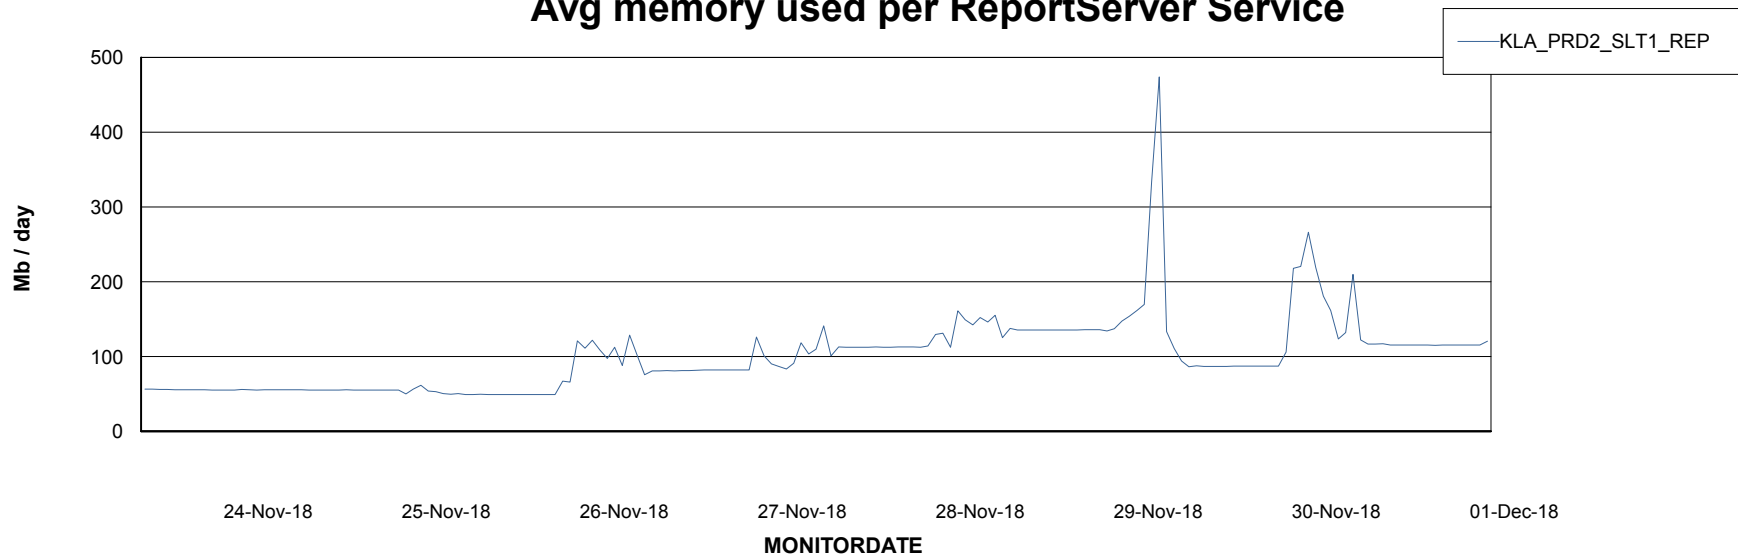

ABSSolute Application ReportServer Services

Avg memory used per ReportServer Service