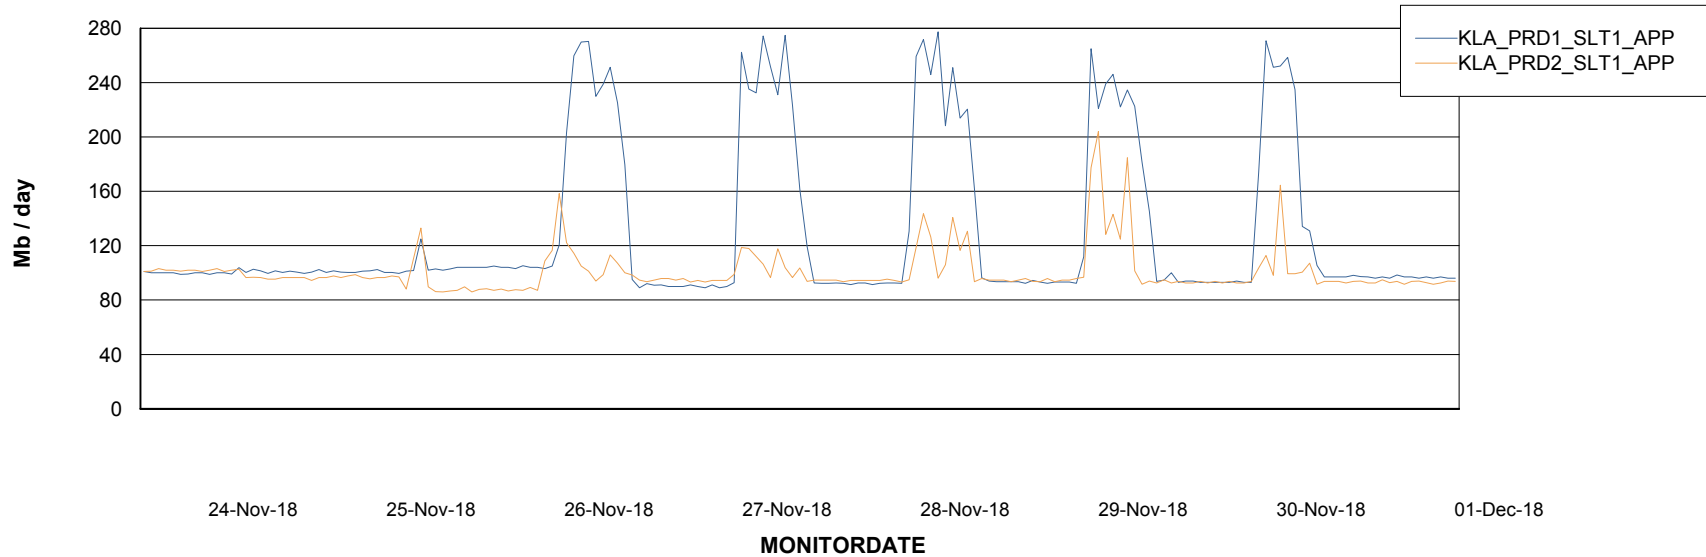

ABSSolute Application Server Services

Avg memory used per ABS Server Service