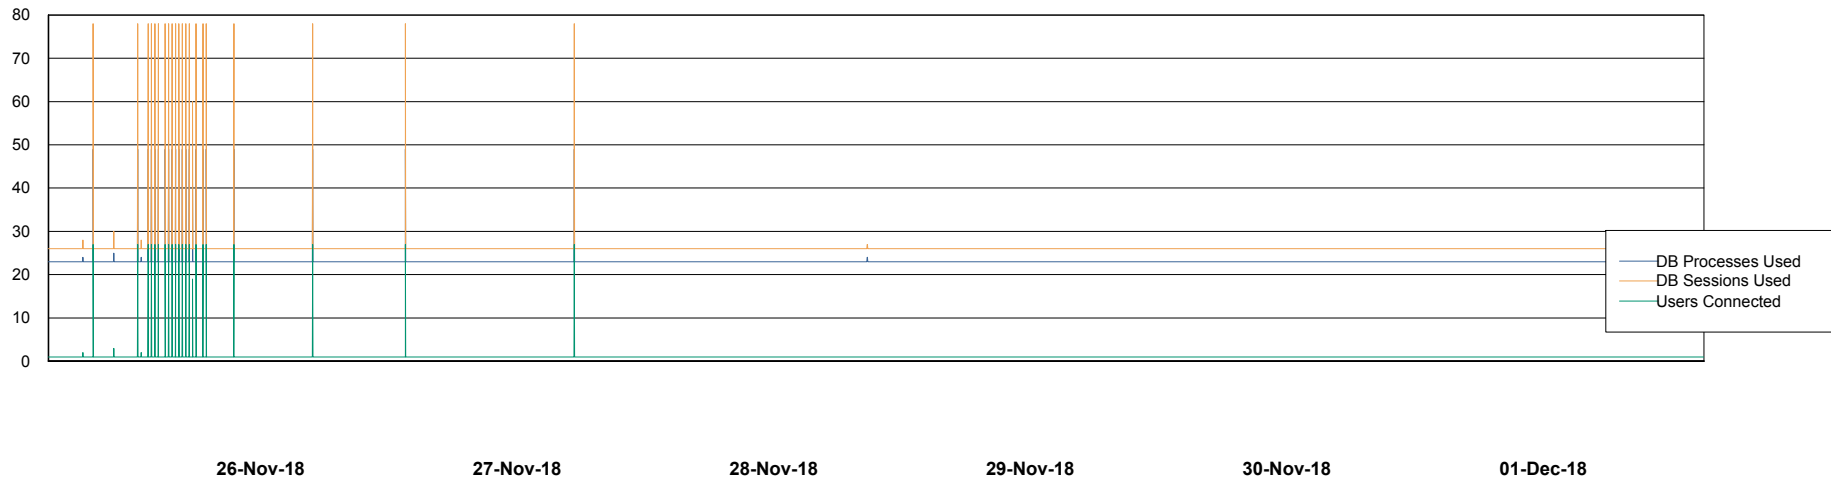

Weekly SLA Customer Report

Customer FIS_Production
Database ID 46

Database Performance FISDB_Production

DB Processes Max 150
DB Sessions Max 264

Weekly SLA Customer Report

Customer FIS_Production
Database ID 46

Database Performance FISDB_Standby

DB Processes Max 150
DB Sessions Max 264

Weekly SLA Customer Report

Customer FIS_Production
 Database ID 46

DATABASE SIZE FISDB_Production

Database growth over last month