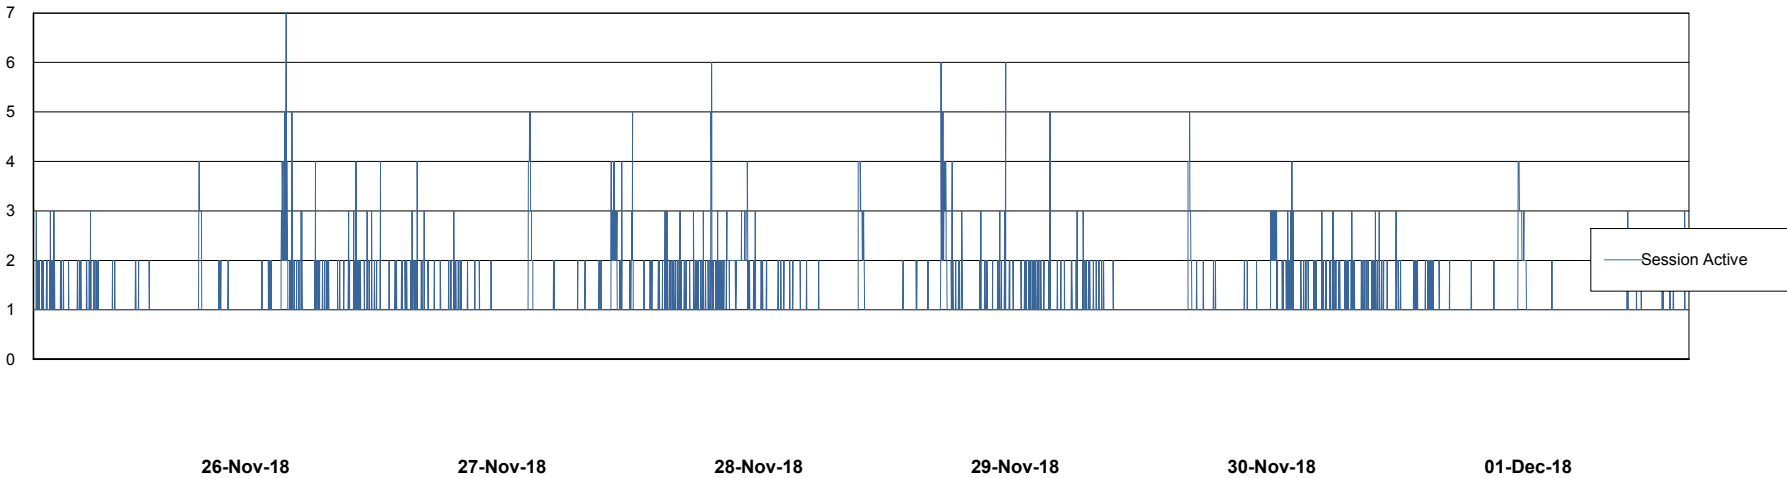

Weekly SLA Customer Report

Customer ELJ Production
Database ID 72

Harddisk Usage ELJ_PRD_SVABSSNDIPDB02

	Free disk space on / (%)	Total disk space on / (Gb)	Used disk space on / (Gb)	Free disk space on /home (%)	Free disk space on /u01 (%)	Total disk space on /u01 (Gb)	Used disk space on /u01 (Gb)
01-Dec-18	83	160	27	83	90	600	59
30-Nov-18	83	160	27	83	90	600	59
29-Nov-18	83	160	27	83	90	600	58
28-Nov-18	83	160	27	83	90	600	58
27-Nov-18	83	160	27	83	90	600	58
26-Nov-18	83	160	27	83	90	600	58
25-Nov-18	83	160	27	83	90	600	58

Weekly SLA Customer Report

Customer ELJ Production
Database ID 72

Database Performance ELJDB_Production

DB Processes Max 600
DB Sessions Max 924

Weekly SLA Customer Report

Customer ELJ Production
Database ID 72