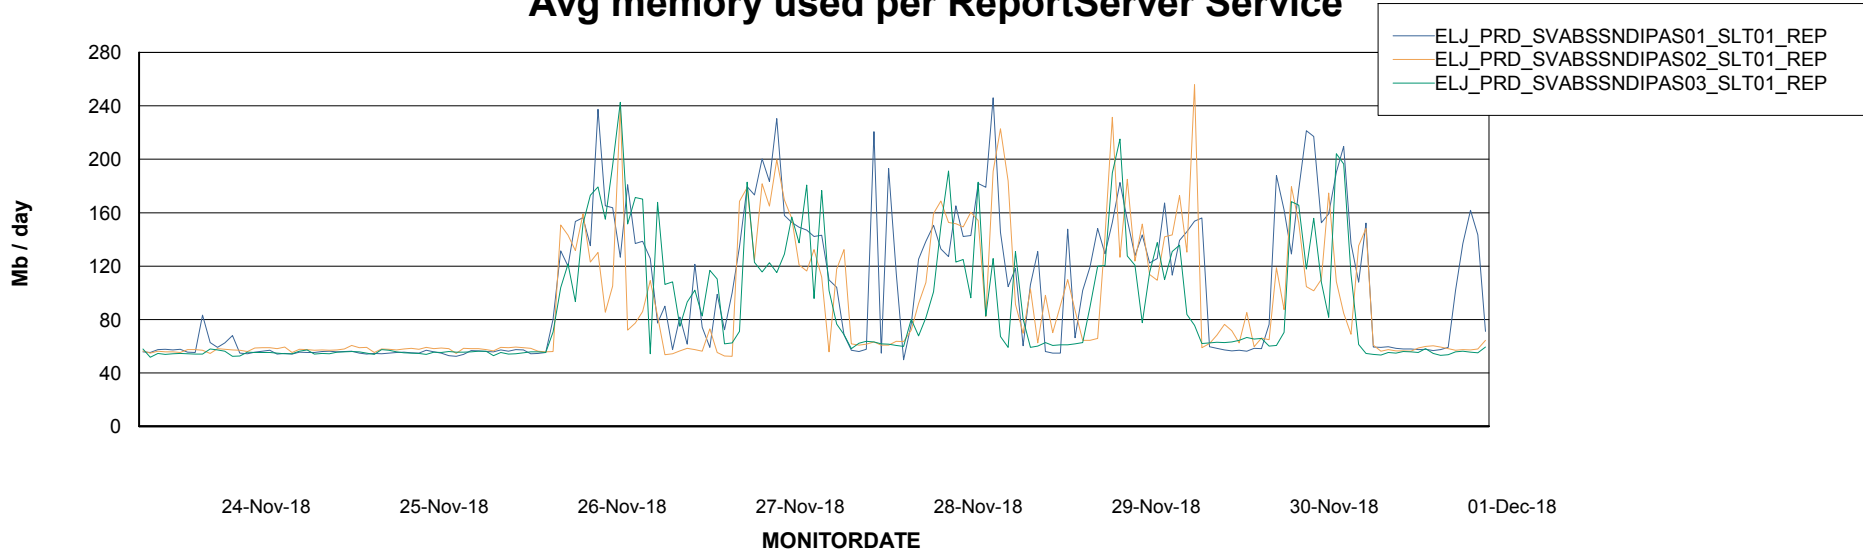

ABSSolute Application ReportServer Services

Avg memory used per ReportServer Service