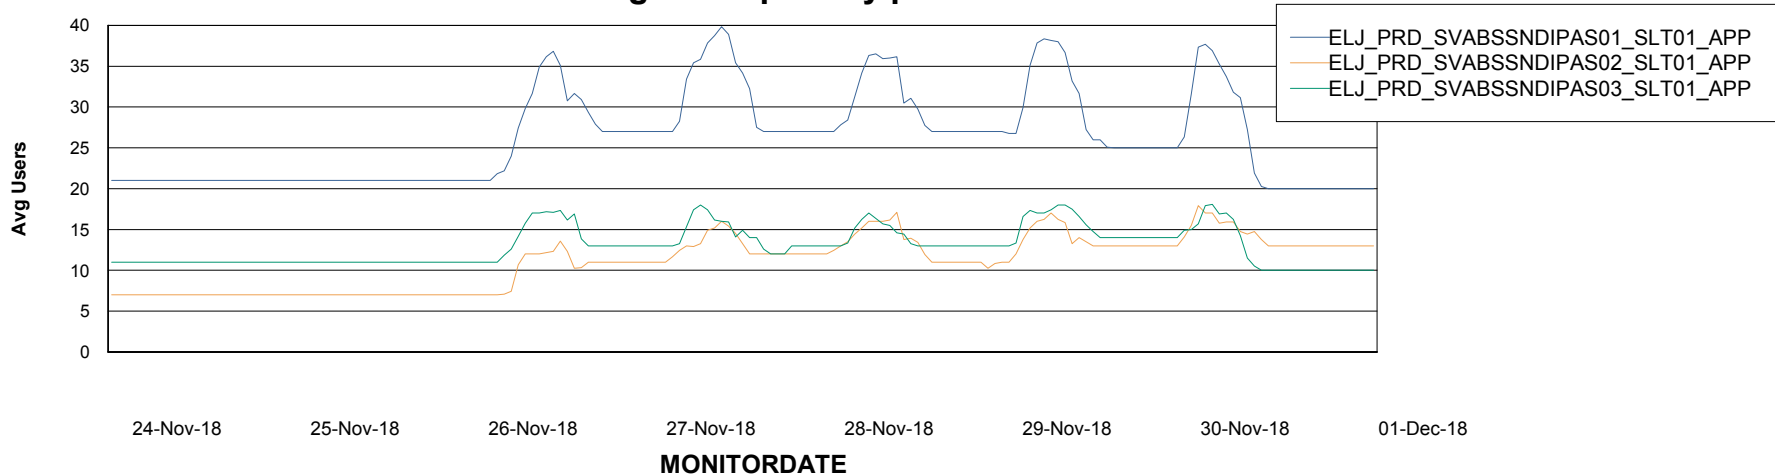

Database Tablespace ELJDB_Production

Date	Tablespace Name	Filesize (Gb)	Usedsize (Gb)	Percentage free
01-Dec-18	ABSDATA	16	12	25
	INDX	10	1	90
30-Nov-18	ABSDATA	16	12	25
	INDX	10	1	90
29-Nov-18	ABSDATA	16	12	25
	INDX	10	1	90
28-Nov-18	ABSDATA	16	12	25
	INDX	10	1	90
27-Nov-18	ABSDATA	16	12	25
	INDX	10	1	90
26-Nov-18	ABSDATA	16	12	25
	INDX	10	1	90
25-Nov-18	ABSDATA	16	12	25
	INDX	10	1	90

Weekly SLA Customer Report

Customer ELJ Production
Database ID 72

ABSSolute Application Server Services

Avg memory used per ABS Server Service

Avg users per day per ABS server

Weekly SLA Customer Report

Customer ELJ Production
Database ID 72