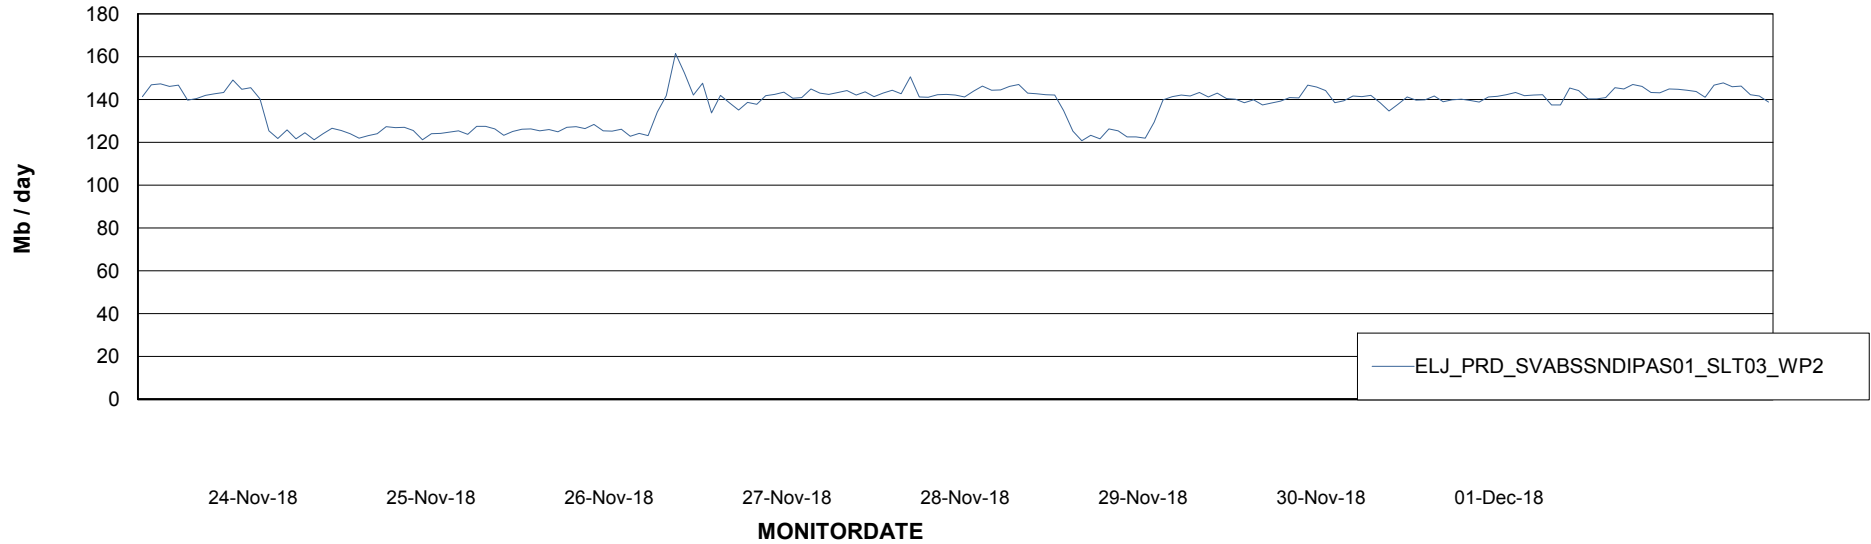

ABSSolute Application ReportServer Services

Avg memory used per ReportServer Service

Weekly SLA Customer Report

Customer ELJ Production
Database ID 72

ABSSolute Web Component Services

Avg memory used per ABS Web component