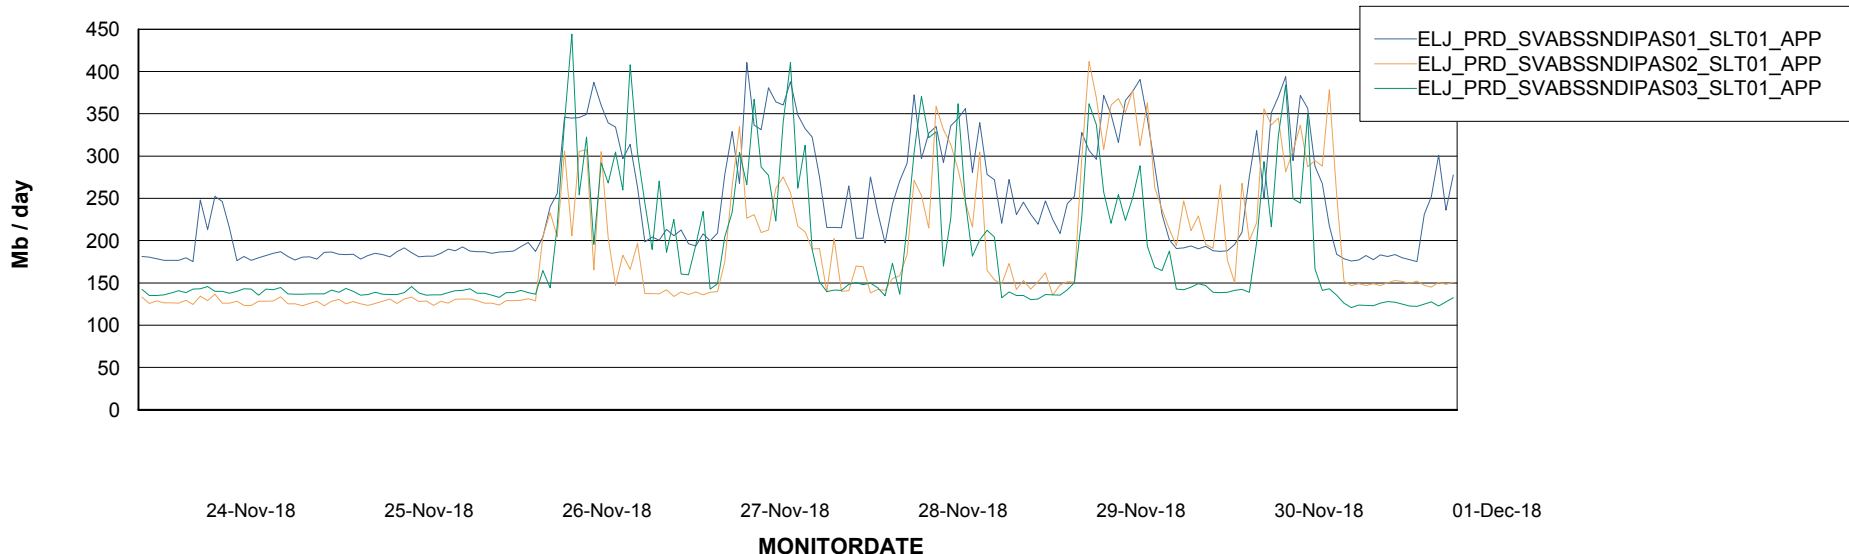

ABSSolute Application Server Services

Avg memory used per ABS Server Service