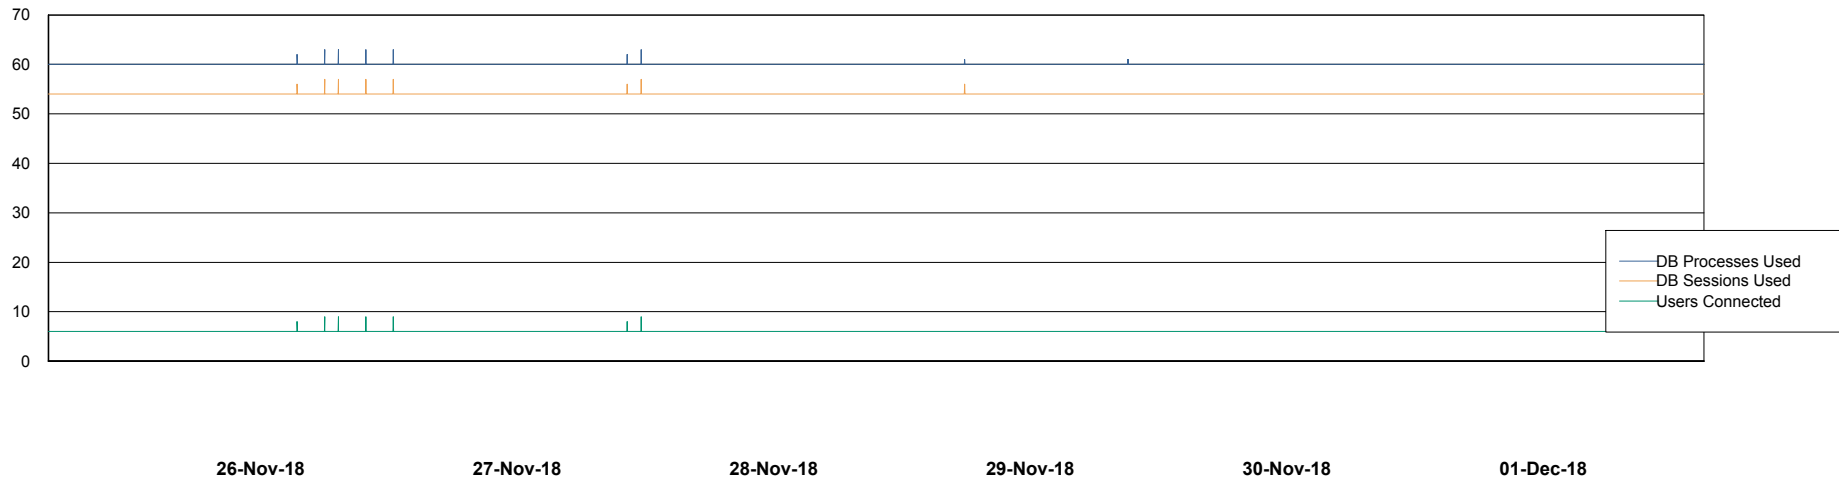

Weekly SLA Customer Report

Customer ELJ Production
Database ID 72

Database Performance ELJDB_Production

DB Processes Max 600
DB Sessions Max 924

Weekly SLA Customer Report

Customer ELJ Production
Database ID 72

Database Performance ELJDB_Standby

DB Processes Max 600
DB Sessions Max 924

Weekly SLA Customer Report

Customer ELJ Production
 Database ID 72

DATABASE SIZE ELJDB_Production

Database growth over last month