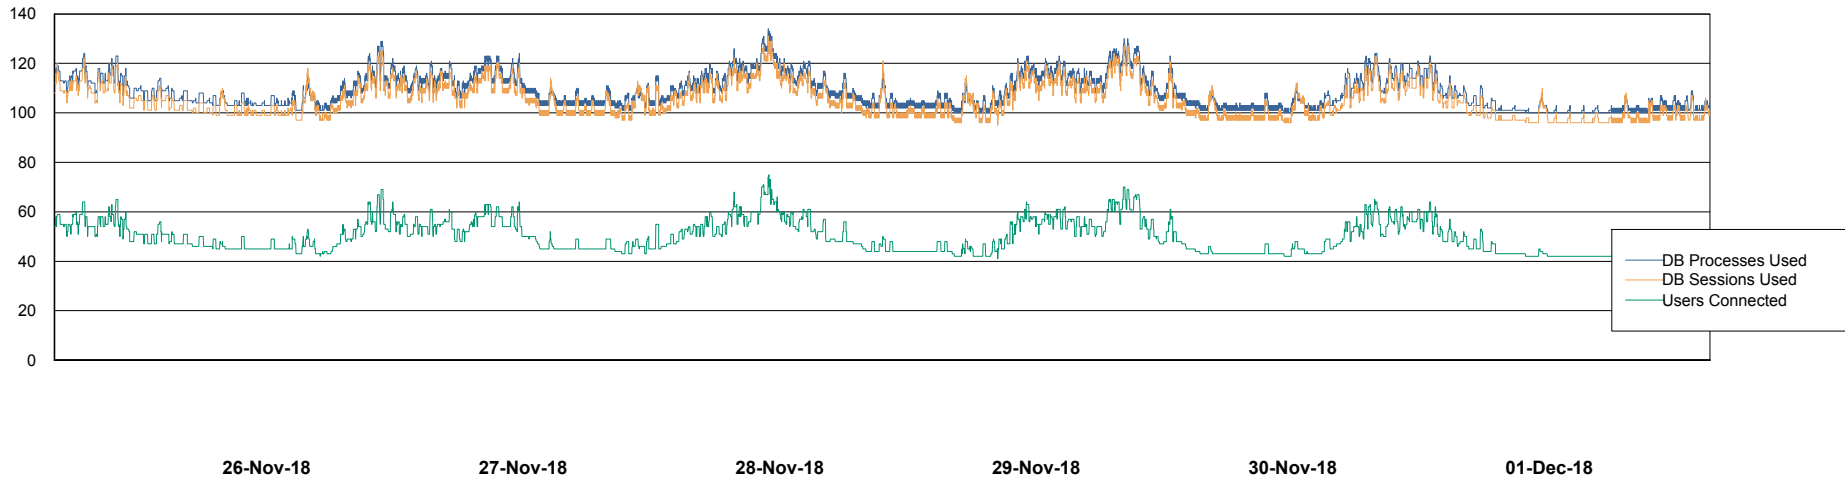

Weekly SLA Customer Report

Customer ELJ Production
Database ID 72

Harddisk Usage ELJ_PRD_SVABSSNDIPDB02

	Free disk space on / (%)	Total disk space on / (Gb)	Used disk space on / (Gb)	Free disk space on /home (%)	Free disk space on /u01 (%)	Total disk space on /u01 (Gb)	Used disk space on /u01 (Gb)
01-Dec-18	83	160	27	83	90	600	59
30-Nov-18	83	160	27	83	90	600	59
29-Nov-18	83	160	27	83	90	600	58
28-Nov-18	83	160	27	83	90	600	58
27-Nov-18	83	160	27	83	90	600	58
26-Nov-18	83	160	27	83	90	600	58
25-Nov-18	83	160	27	83	90	600	58

Weekly SLA Customer Report

Customer ELJ Production
Database ID 72

Database Performance ELJDB_Production

DB Processes Max 600
DB Sessions Max 924

Weekly SLA Customer Report

Customer ELJ Production
Database ID 72