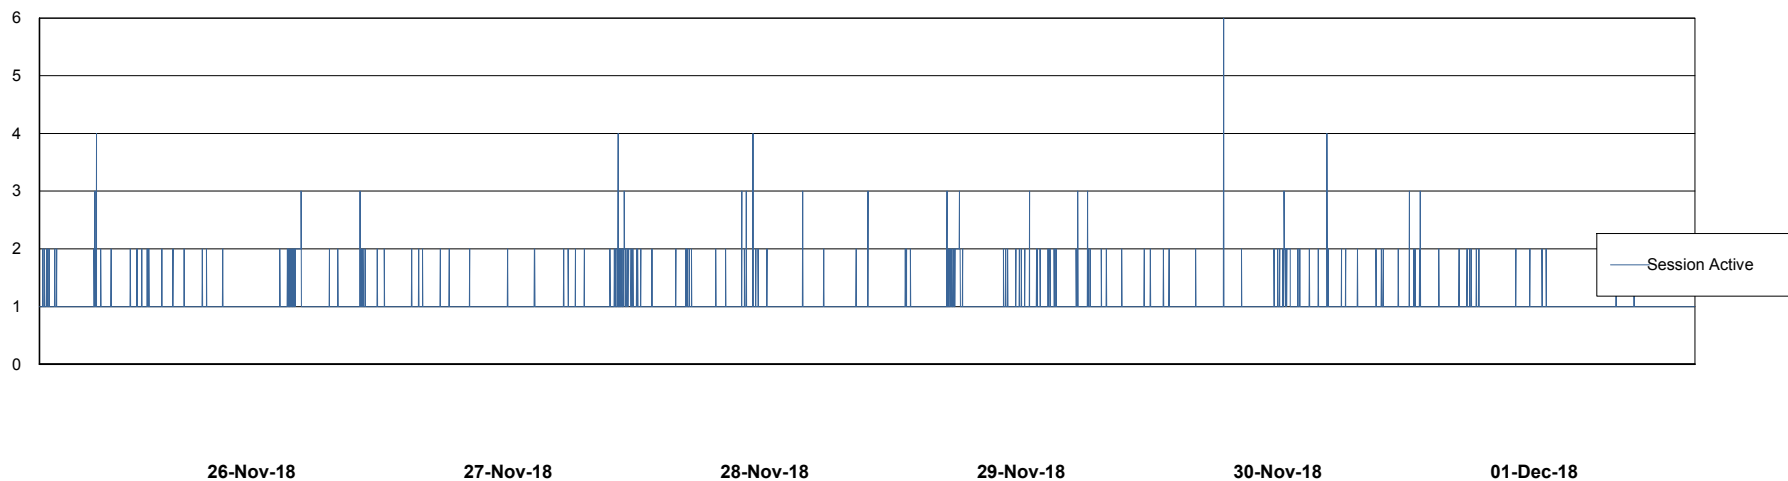

Weekly SLA Customer Report

Customer ELJ Production
Database ID 72

Database Performance ELJDB_Production

DB Processes Max 600
DB Sessions Max 924

Weekly SLA Customer Report

Customer ELJ Production
Database ID 72

Database Performance ELJDB_Standby

DB Processes Max 600
DB Sessions Max 924

Weekly SLA Customer Report

Customer ELJ Production
 Database ID 72

DATABASE SIZE ELJDB_Production

Database growth over last month