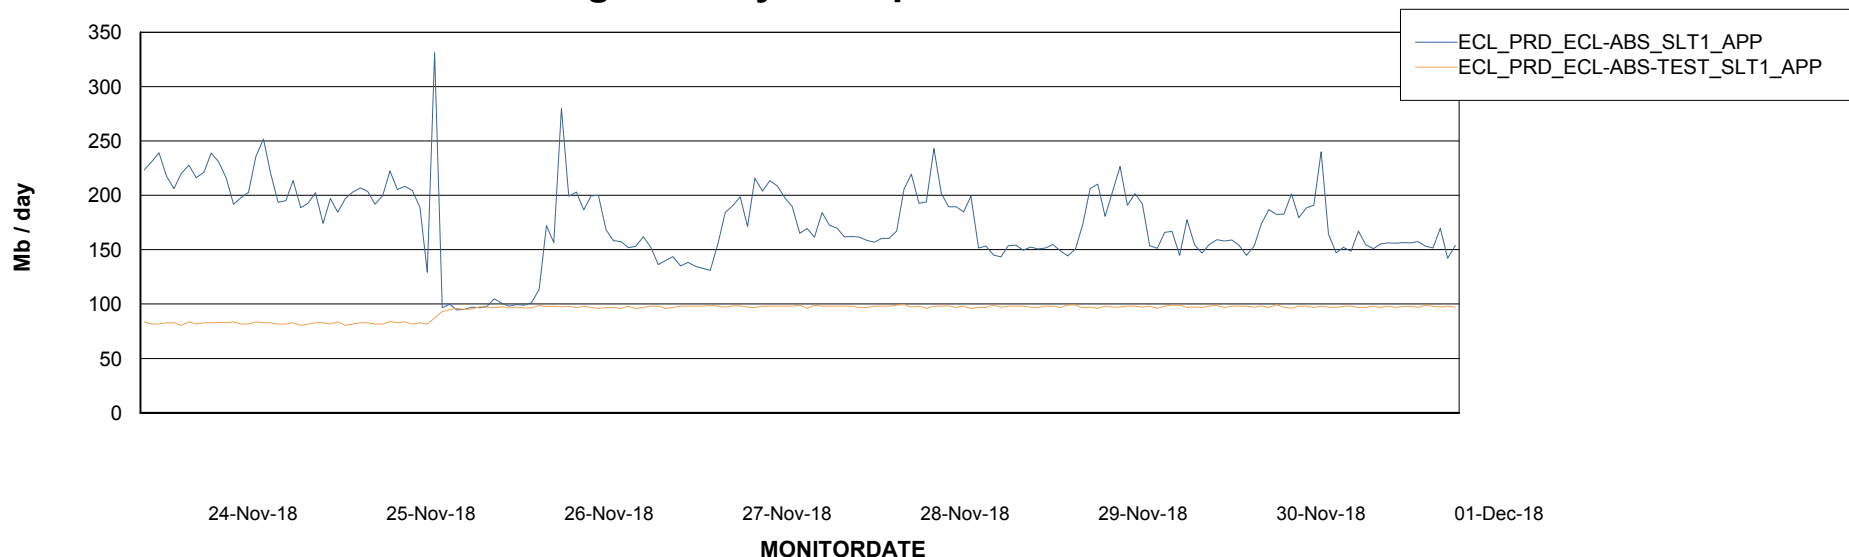

ABSSolute Application Server Services

Avg memory used per ABS Server Service