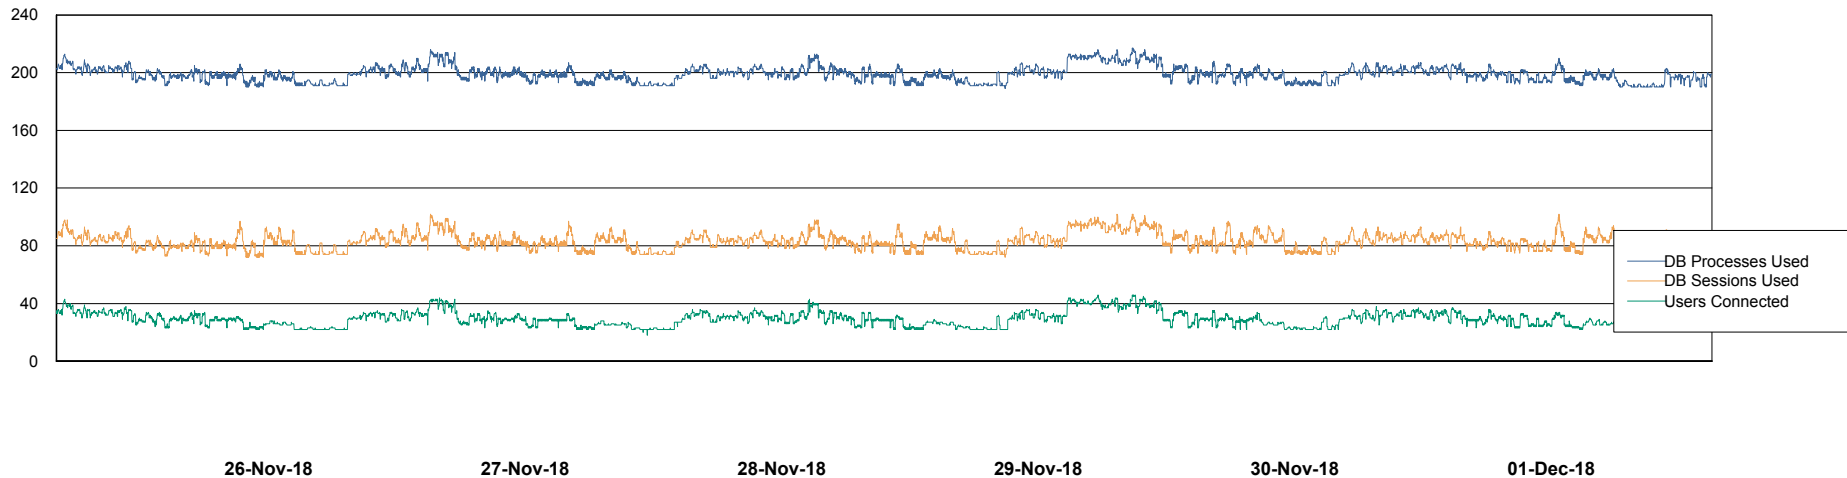

Database Performance ECLDB_Production

DB Processes Max 300
DB Sessions Max 480