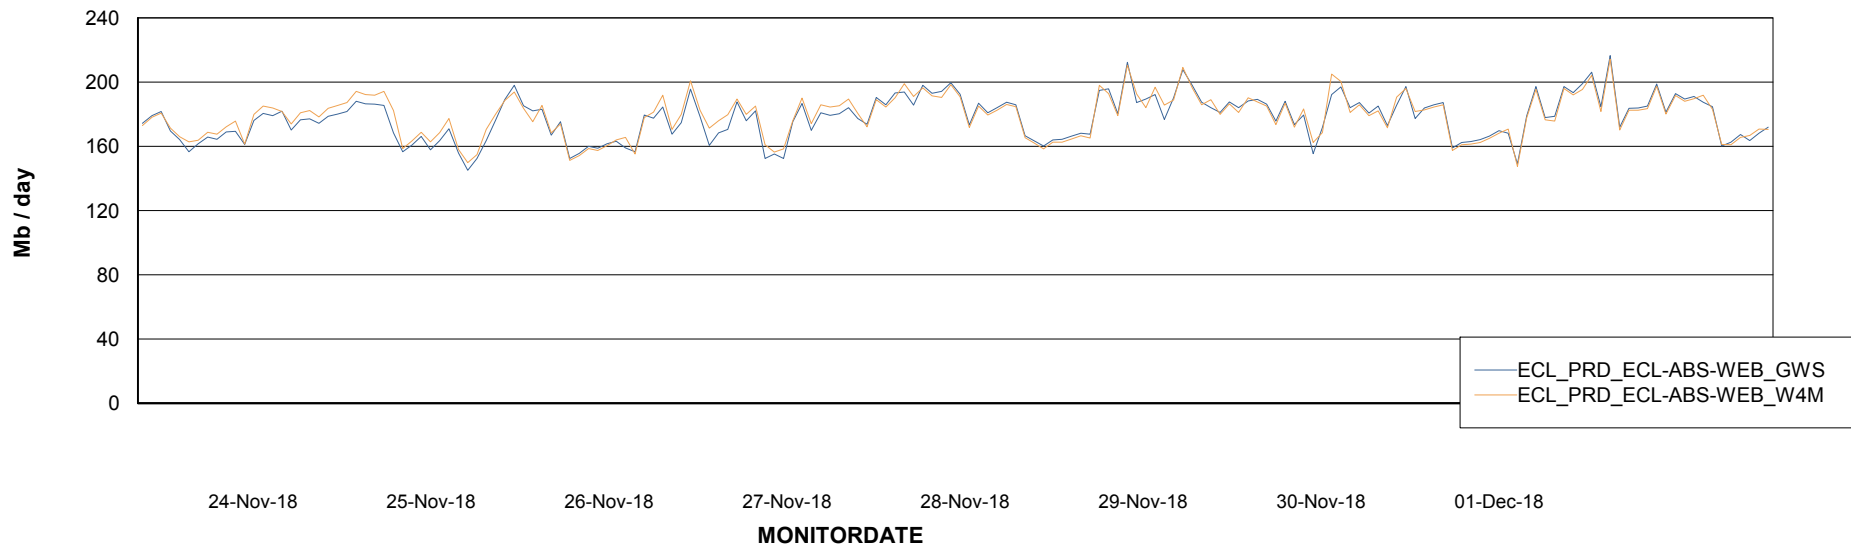

ABSSolute Web Component Services

Avg memory used per ABS Web component