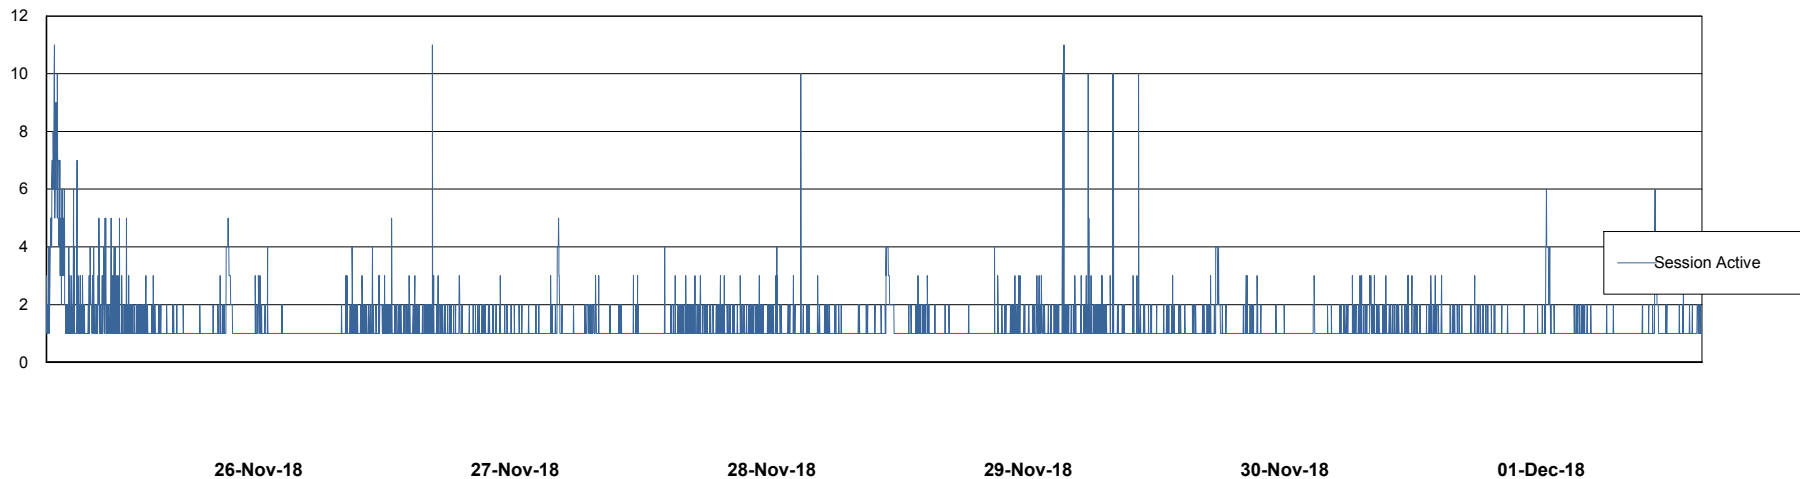

Database Performance ECLDB_Production

DB Processes Max 300
DB Sessions Max 480