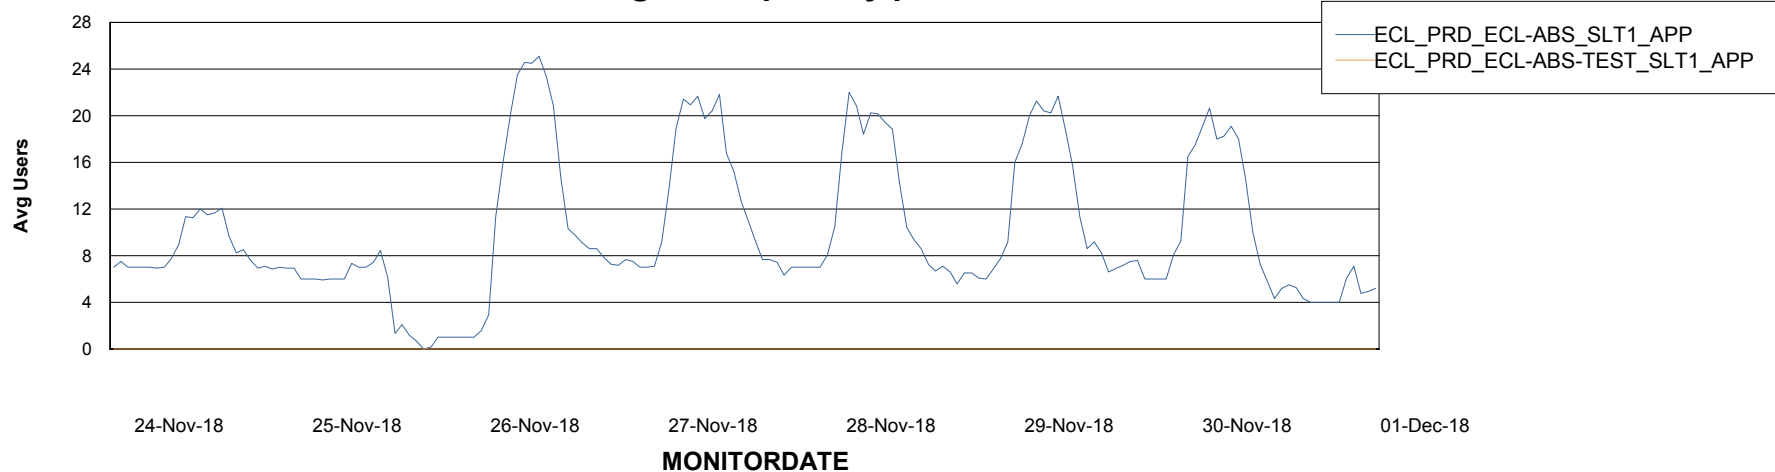

Avg users per day per ABS server