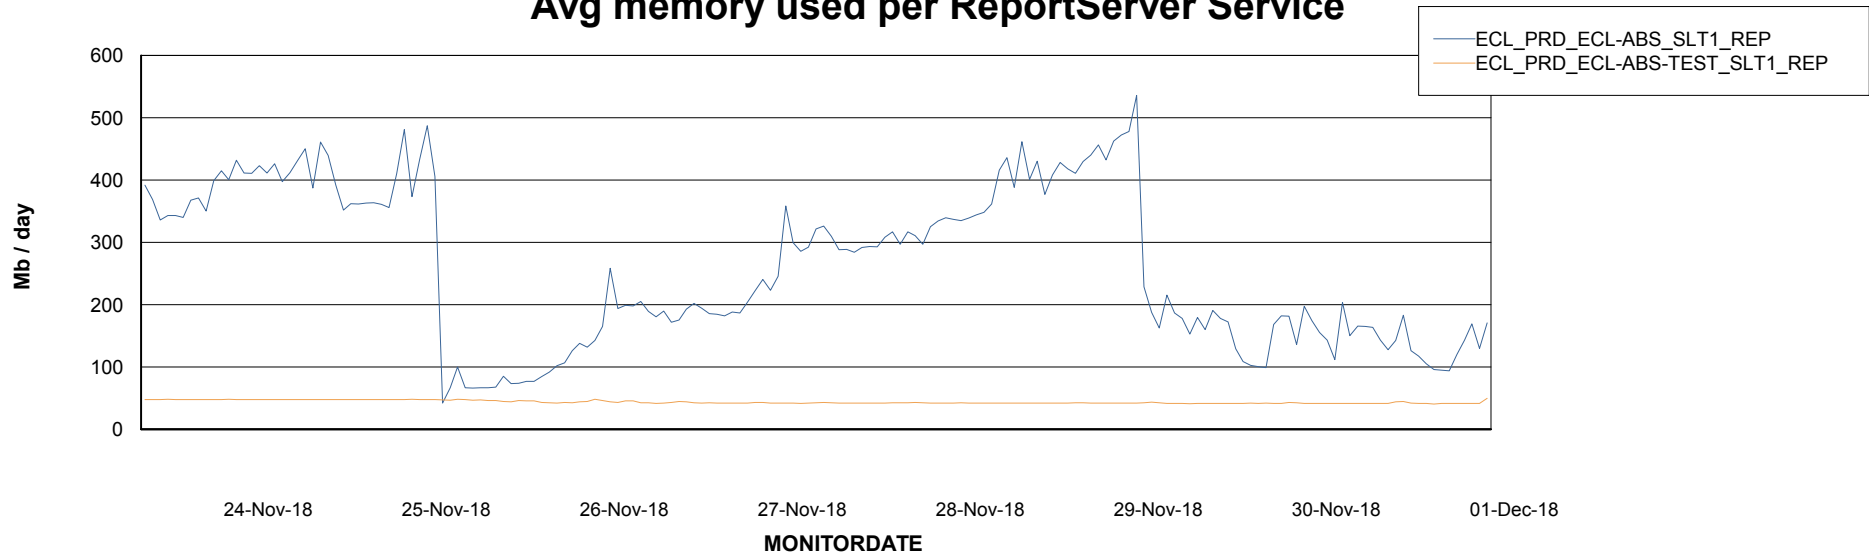

ABSSolute Application ReportServer Services

Avg memory used per ReportServer Service