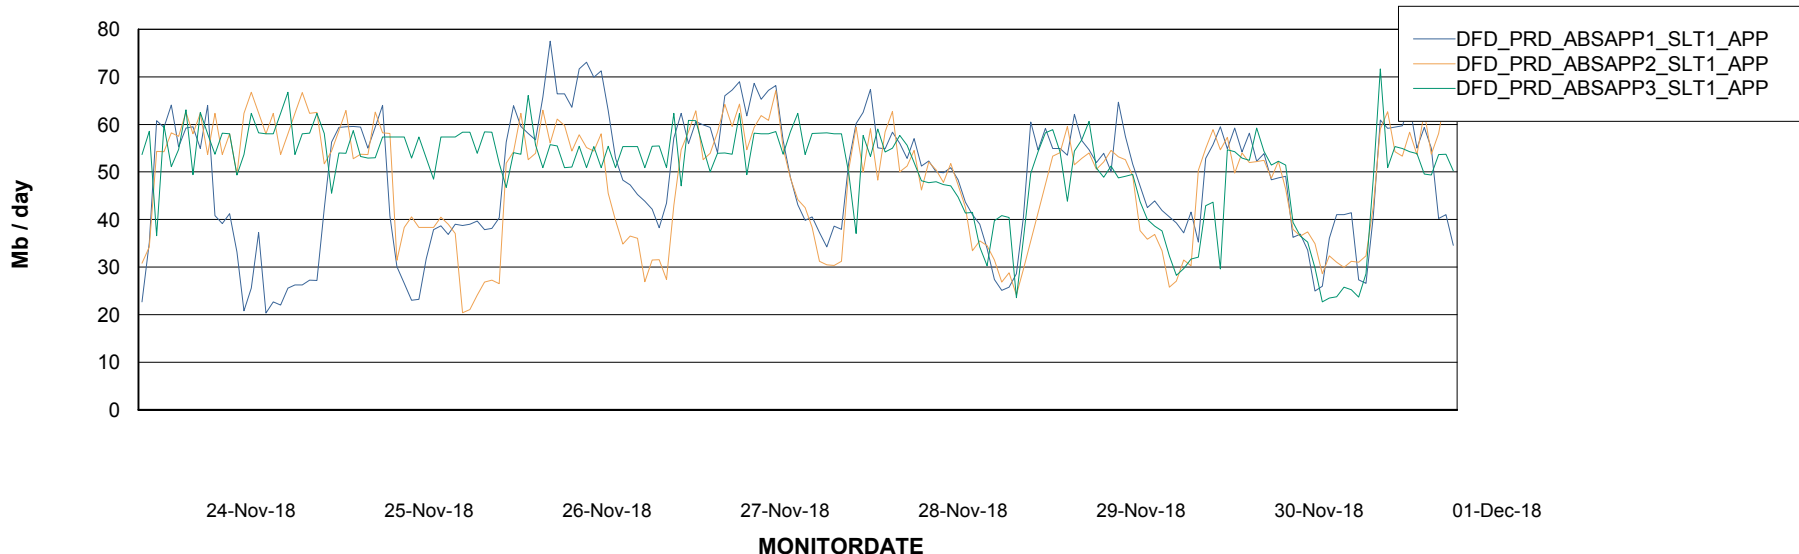

Standby Database Health DFD Production

Recovery lag for last 7 days

Weekly SLA Customer Report

Customer DFD Production
Database ID 39

ABSSolute Application Server Services

Avg memory used per ABS Server Service