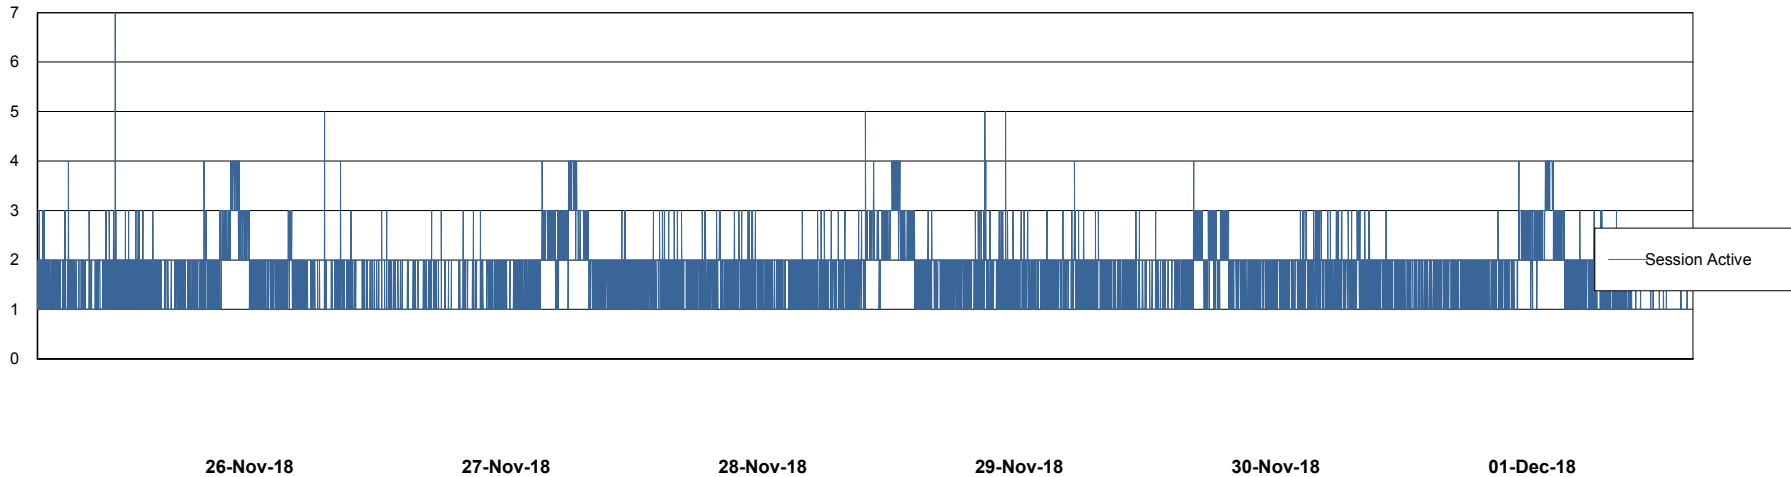

Database Performance DFDDB_Production