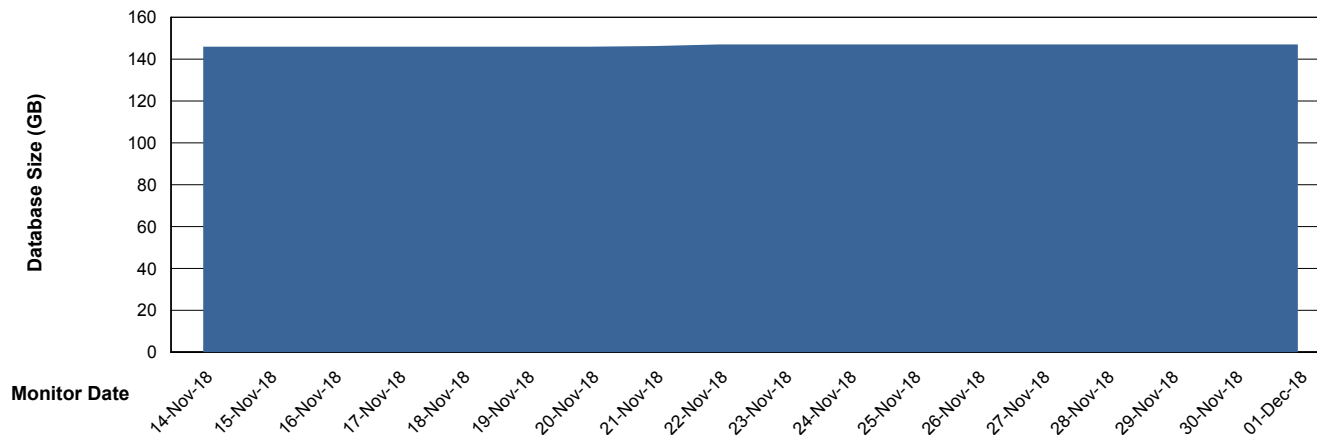

Weekly SLA Customer Report

Customer DFD Production
Database ID 39

Database Performance DFDDB_Production

Weekly SLA Customer Report

Customer DFD Production
Database ID 39

Database Performance DFDDDBBI_Production

Weekly SLA Customer Report

Customer DFD Production
Database ID 39

DATABASE SIZE DFDDDB_Production

Database growth over last month

DATABASE SIZE DFDDDBI_Production

Database growth over last month

Weekly SLA Customer Report