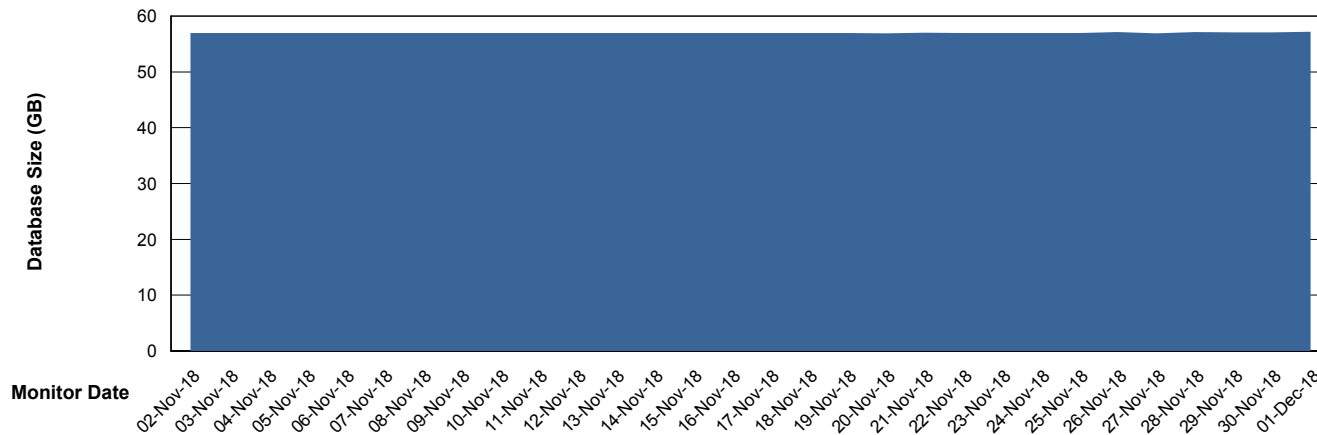

Weekly SLA Customer Report

Customer DFD Production
Database ID 39

DATABASE SIZE DFDDDB_Production

Database growth over last month

DATABASE SIZE DFDDDBI_Production

Database growth over last month

Weekly SLA Customer Report

Customer DFD Production
Database ID 39

Database Tablespace DFDDDB_Production

Date	Tablespace Name	Filesize (Gb)	Usedsize (Gb)	Percentage free
01-Dec-18	ABSDATA	56	47	16
	INDX	117	98	16
30-Nov-18	ABSDATA	56	47	16
	INDX	117	98	16
29-Nov-18	ABSDATA	56	47	16
	INDX	117	98	16
28-Nov-18	ABSDATA	56	47	16
	INDX	117	98	16
27-Nov-18	ABSDATA	56	47	16
	INDX	117	98	16
26-Nov-18	ABSDATA	56	47	16
	INDX	117	98	16
25-Nov-18	ABSDATA	56	47	16
	INDX	117	98	16