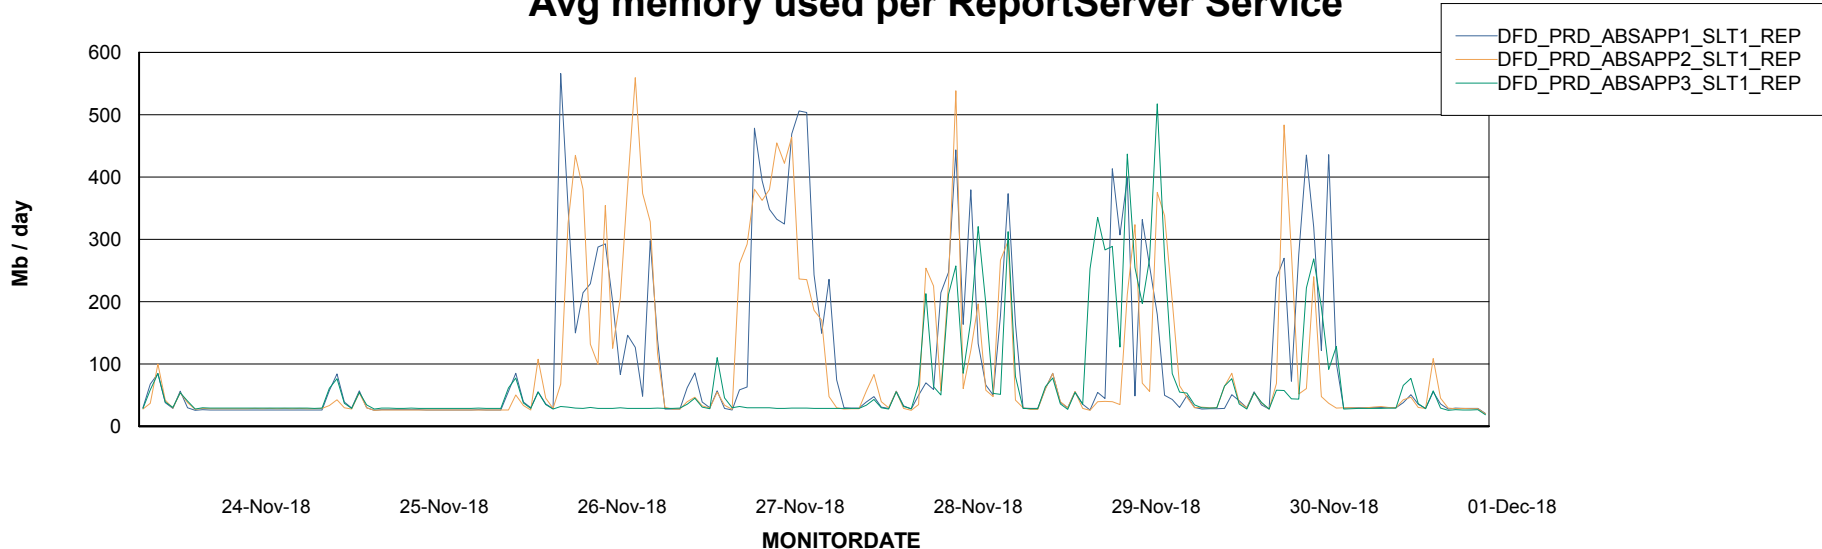

Avg users per day per ABS server

Weekly SLA Customer Report

Customer DFD Production
Database ID 39

ABSSolute Application ReportServer Services

Avg memory used per ReportServer Service

Disaster per ABS component