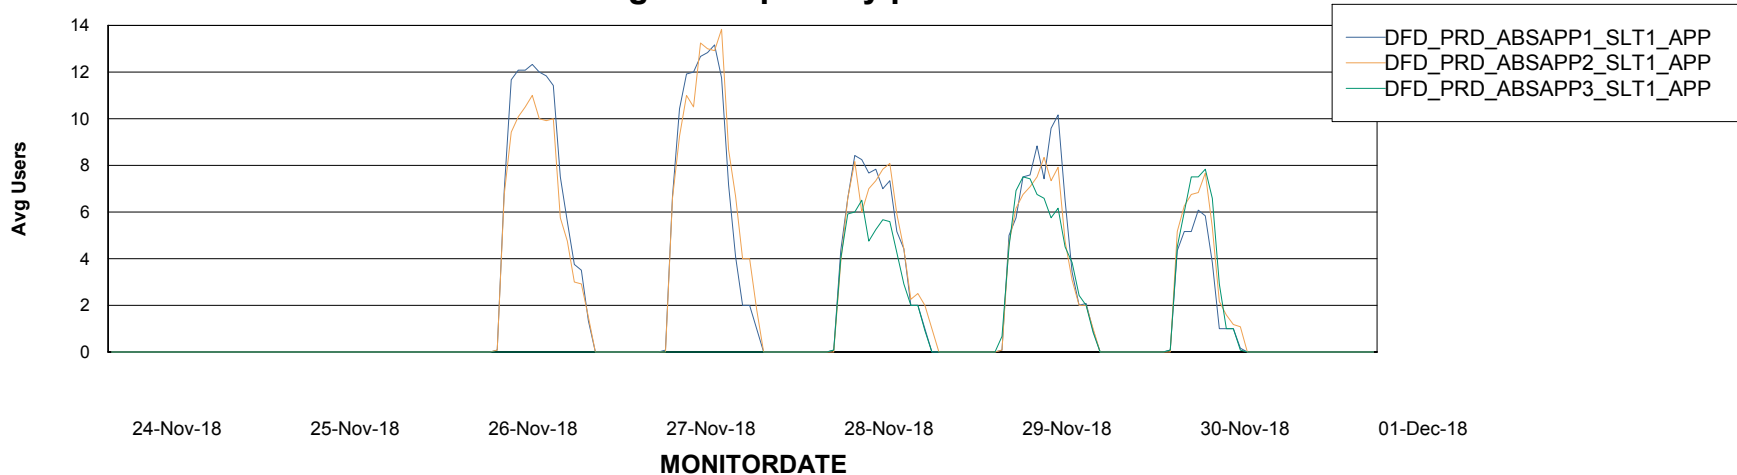

Avg users per day per ABS server