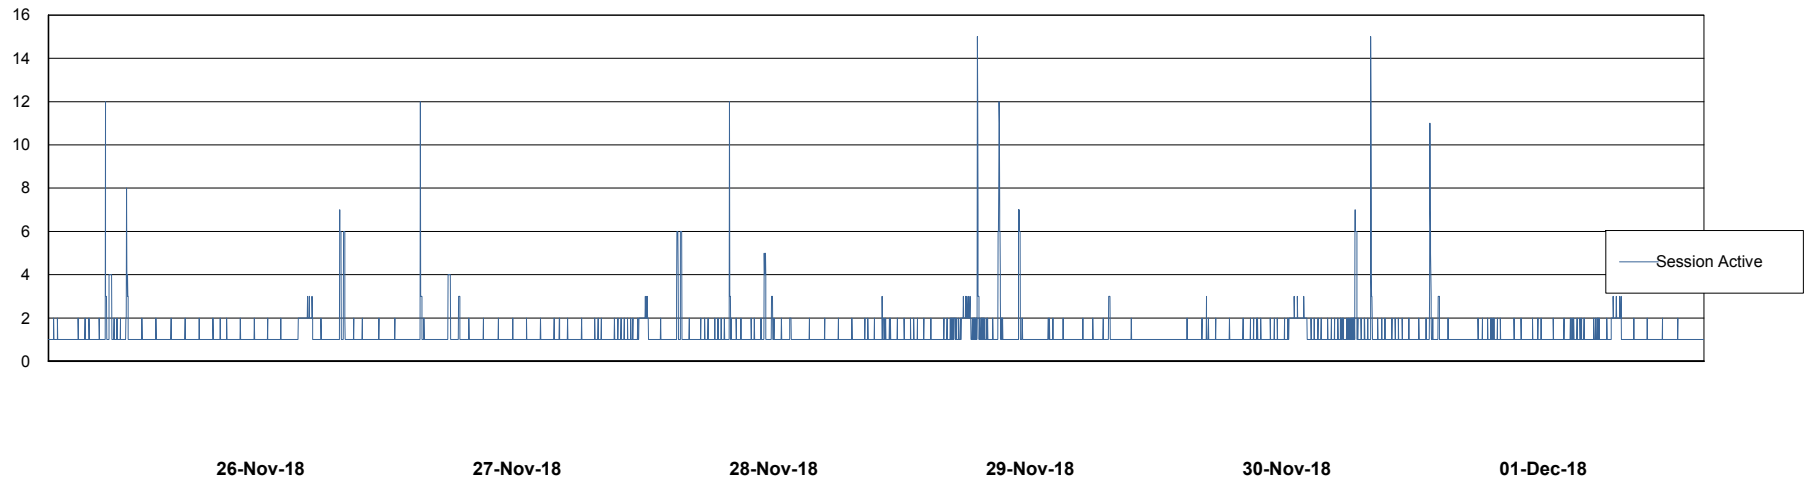

Weekly SLA Customer Report

Customer DFD Production
Database ID 39

Database Performance DFDDB_Production

Weekly SLA Customer Report

Customer DFD Production
Database ID 39

Database Performance DFDDDBBI_Production