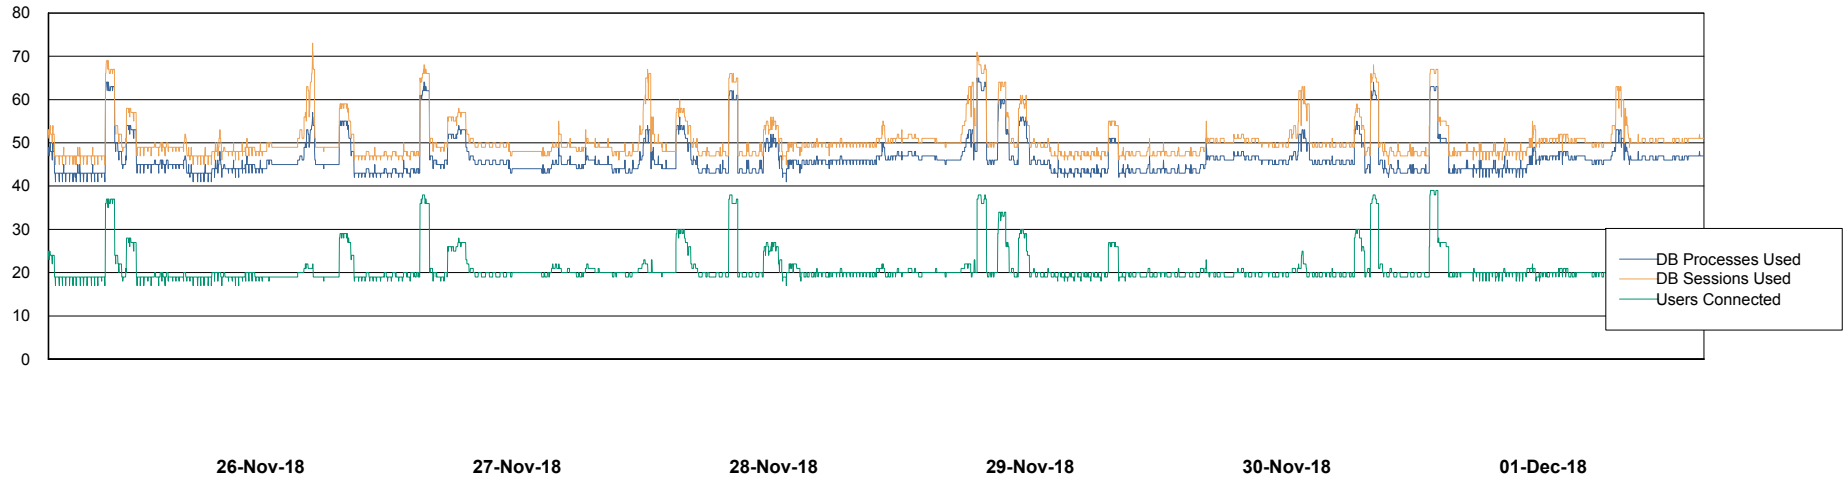

Weekly SLA Customer Report

Customer DFD Production
Database ID 39

Database Performance DFDDB_Production

Weekly SLA Customer Report

Customer DFD Production
Database ID 39

Database Performance DFDDDBBI_Production