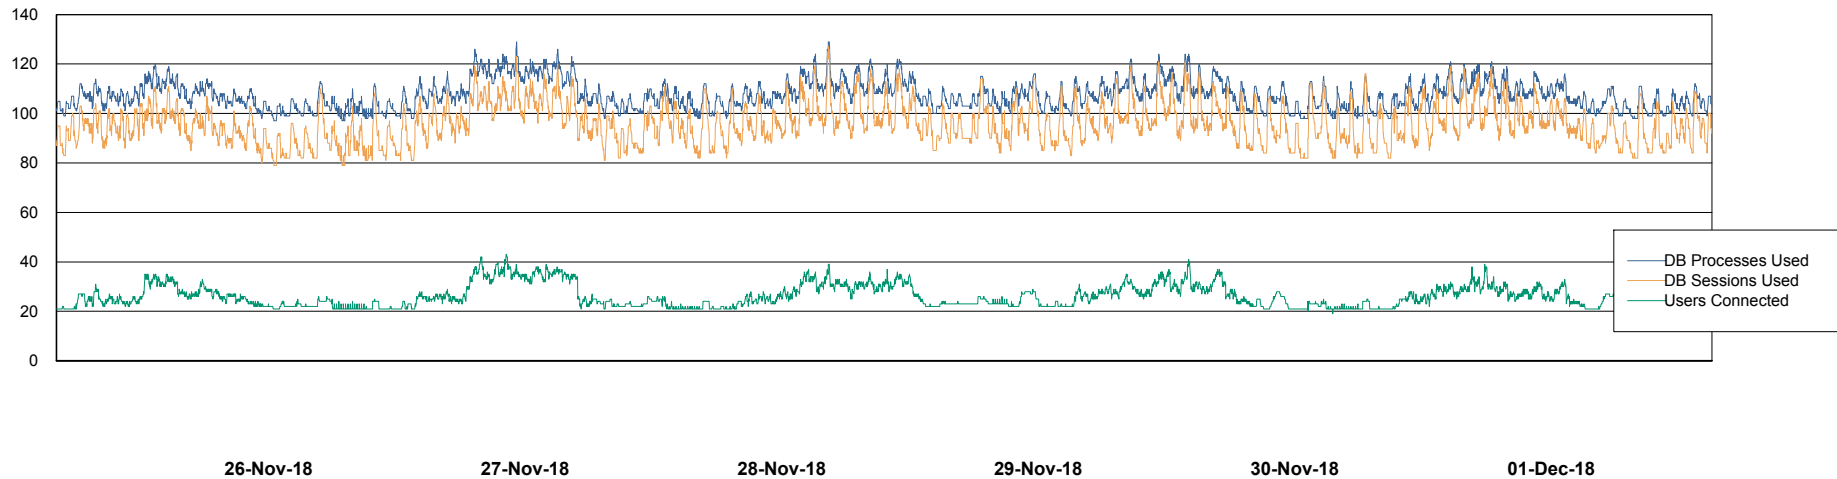

Database Performance CUS_ProdDB_Primary

DB Processes Max 300
DB Sessions Max 472