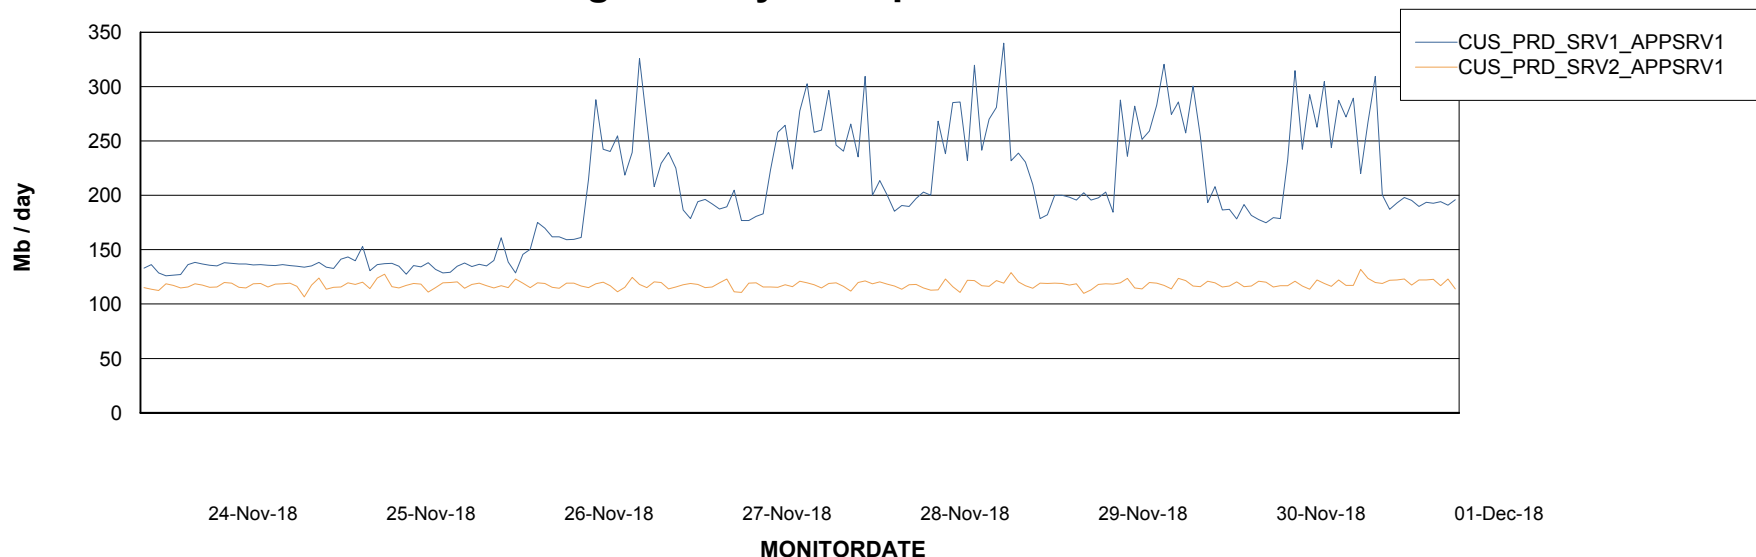

ABSSolute Application Server Services

Avg memory used per ABS Server Service