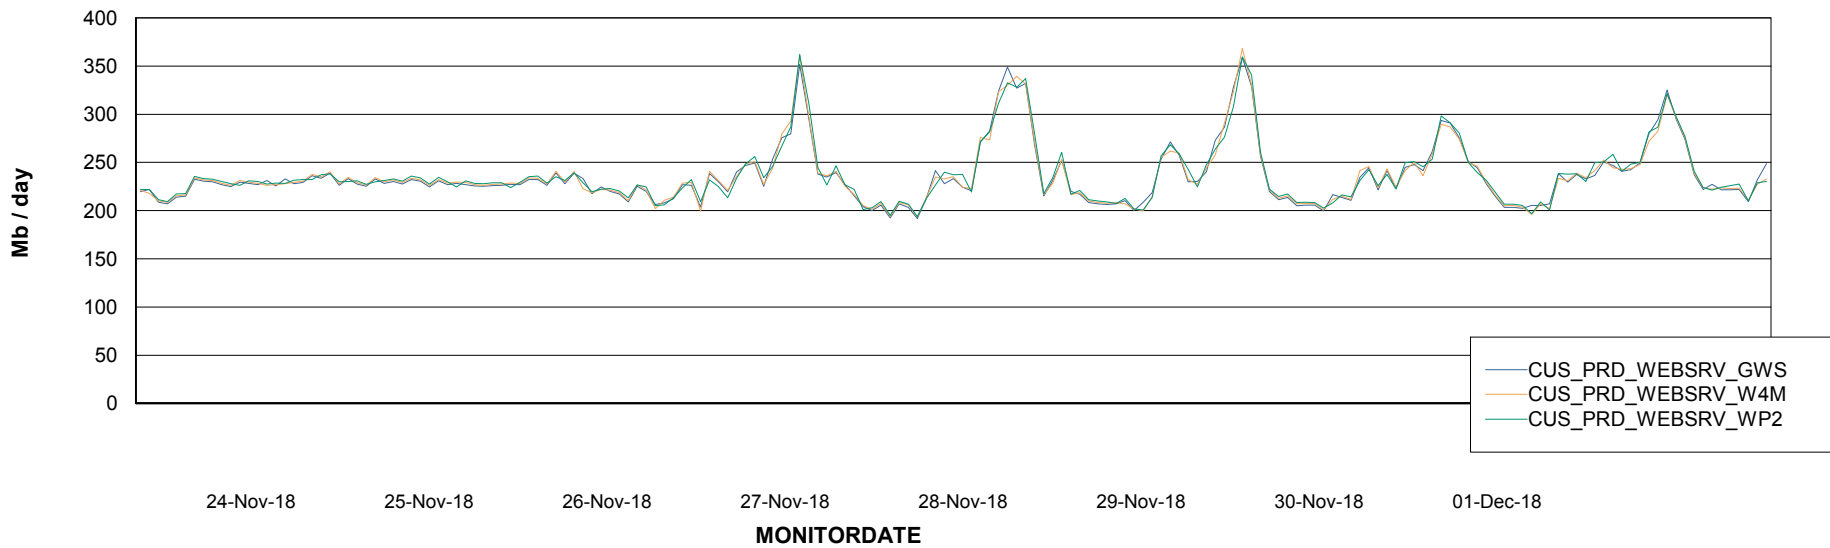

ABSSolute Web Component Services

Avg memory used per ReportServer Service

Weekly SLA Customer Report

Customer CUS Production
Database ID 84

ABSSolute Web Component Services

Avg memory used per ABS Web component