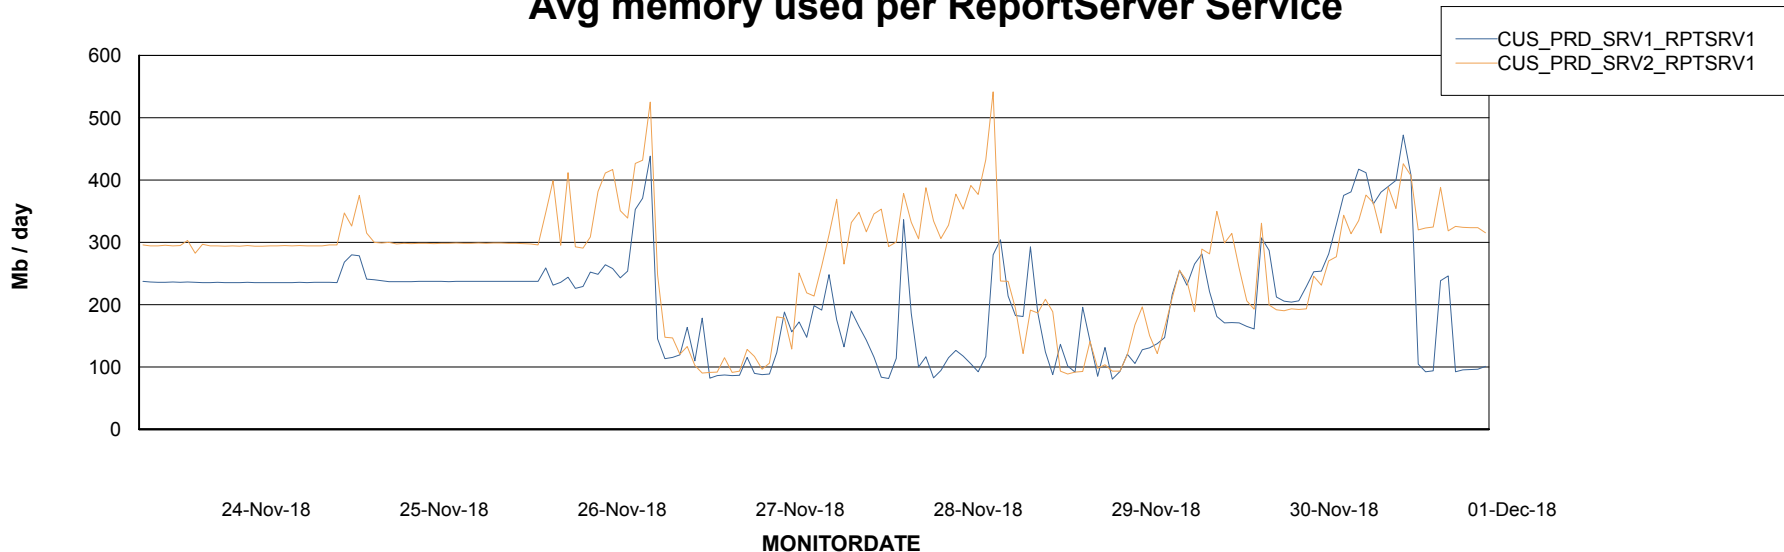

ABSSolute Web Component Services

Avg memory used per ReportServer Service