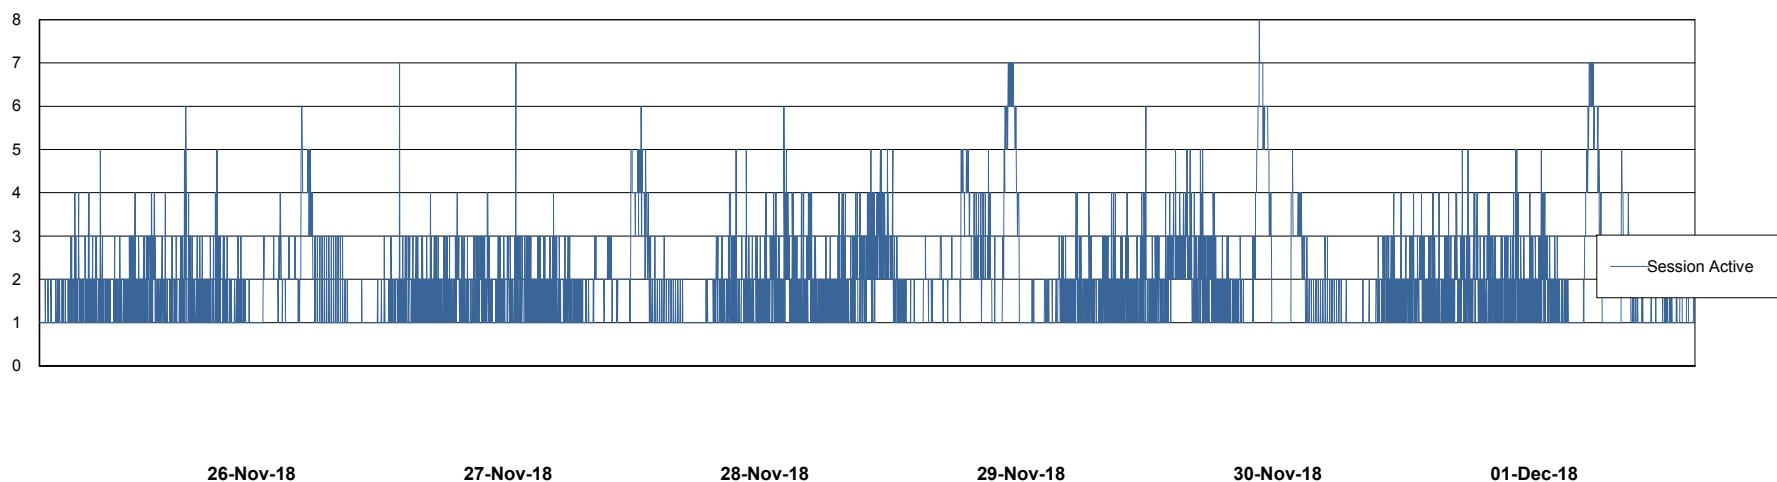

Database Performance CUS_ProdDB_Primary

DB Processes Max 300
DB Sessions Max 472