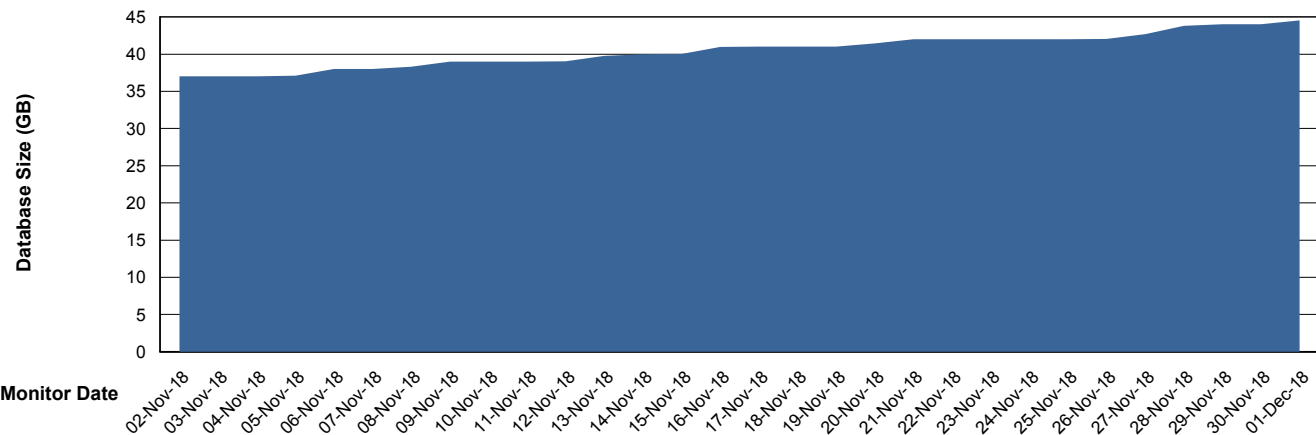

Database Performance CUS_ProdDB_Standby

DB Processes Max 300
DB Sessions Max 472

Weekly SLA Customer Report

Customer CUS Production
 Database ID 84

DATABASE SIZE CUS_ProdDB_Primary

Database growth over last month