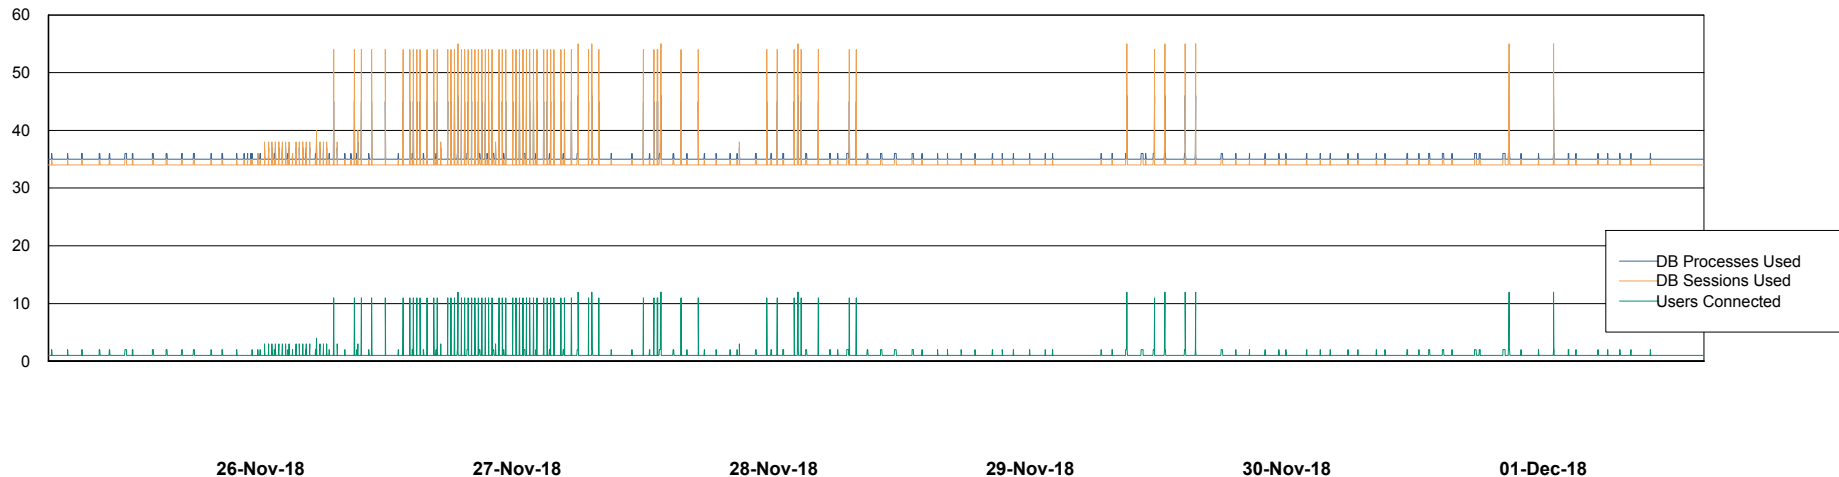

Database Performance CUS_ProdDB_Standby

DB Processes Max 300
DB Sessions Max 472