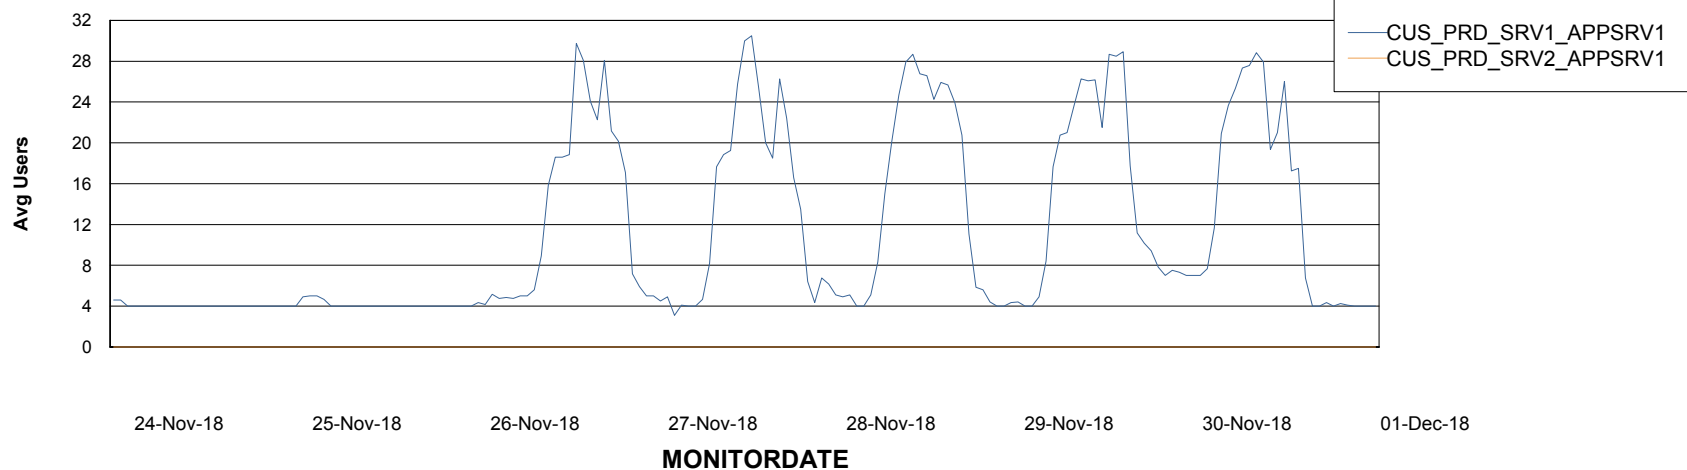

Weekly SLA Customer Report

Customer CUS Production
Database ID 84

ABSSolute Application Server Services

Avg memory used per ABS Server Service

Avg users per day per ABS server

Weekly SLA Customer Report

Customer CUS Production
Database ID 84