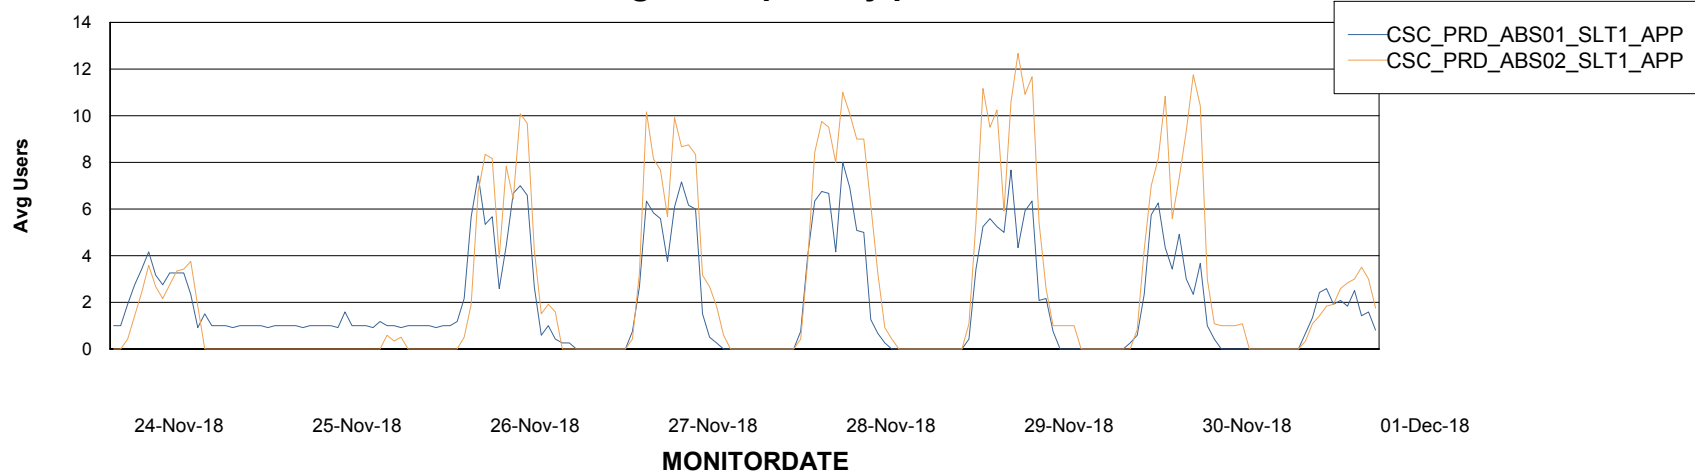

Date	Tablespace Name	Filesize (Gb)	Usedsize (Gb)	Percentage free
01-Dec-18	ABSDATA	131	100	24
	INDX	219	180	18
30-Nov-18	ABSDATA	131	100	24
	INDX	219	180	18
29-Nov-18	ABSDATA	131	100	24
	INDX	219	179	18
28-Nov-18	ABSDATA	131	100	24
	INDX	219	179	18
27-Nov-18	ABSDATA	131	100	24
	INDX	219	179	18
26-Nov-18	ABSDATA	131	100	24
	INDX	219	179	18
25-Nov-18	ABSDATA	131	99	24
	INDX	219	179	18

Weekly SLA Customer Report

Customer CSC_Production
Database ID 50

ABSSolute Application Server Services

Avg memory used per ABS Server Service

Avg users per day per ABS server

Weekly SLA Customer Report

Customer CSC_Production
Database ID 50