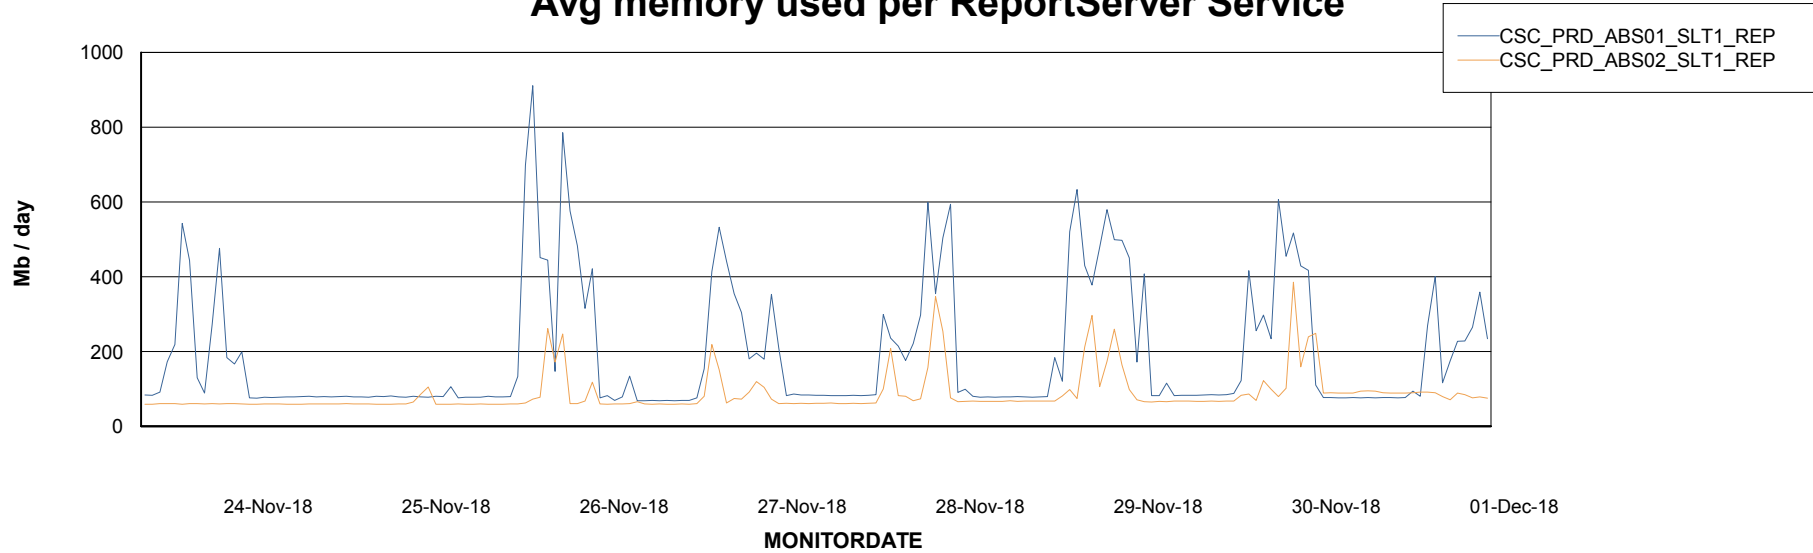

ABSSolute Application ReportServer Services

Avg memory used per ReportServer Service