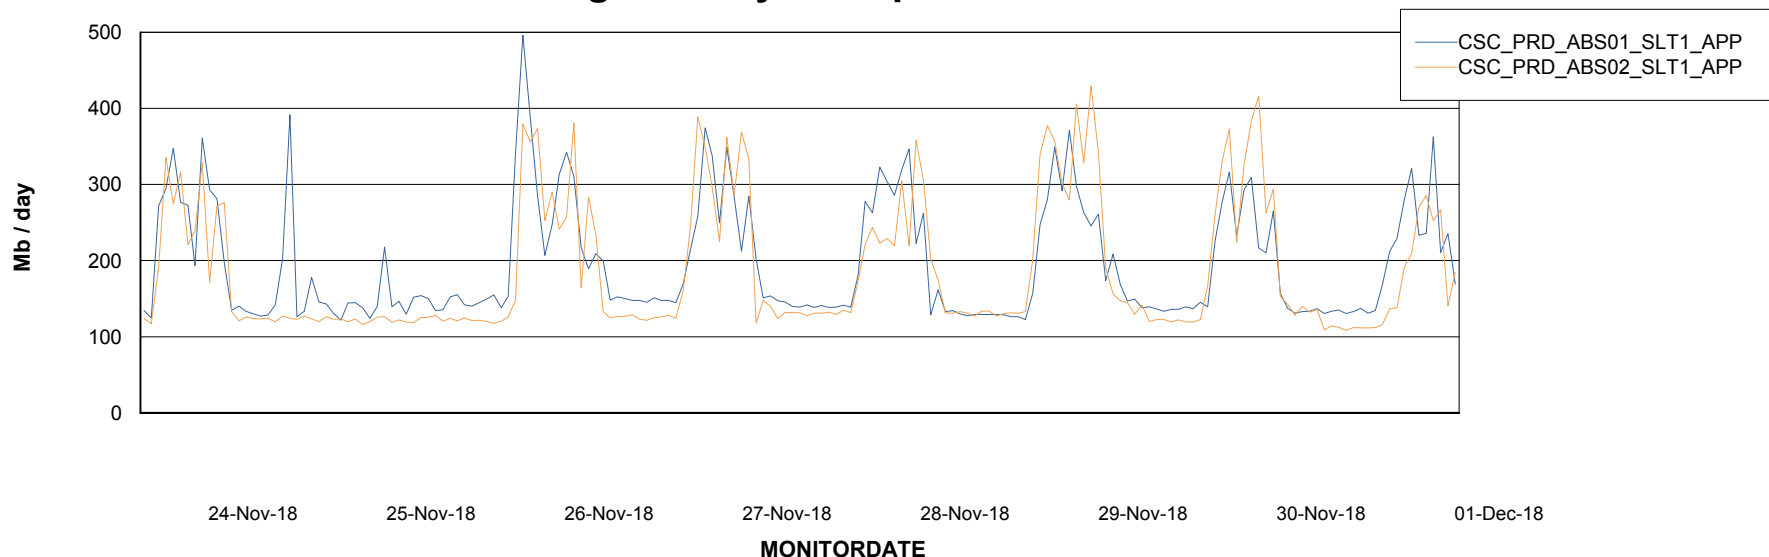

ABSSolute Application Server Services

Avg memory used per ABS Server Service