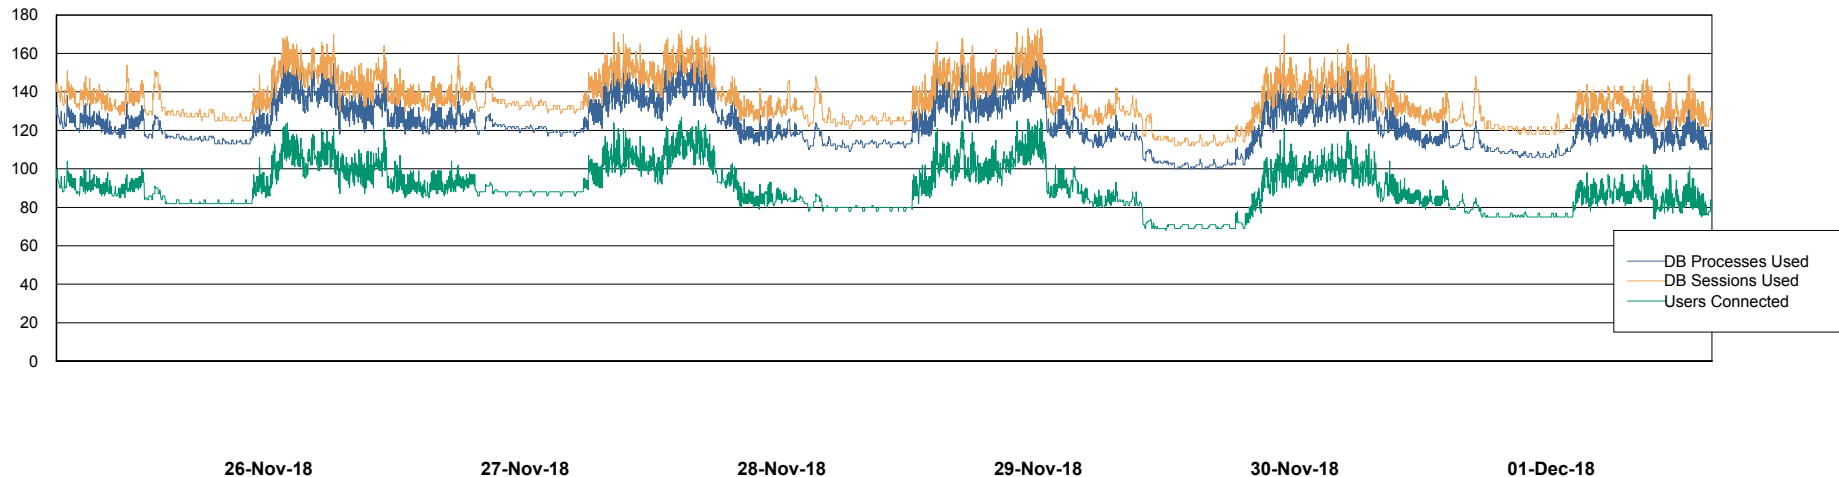

Database Performance CSCDB_Primary

DB Processes Max 500
DB Sessions Max 800