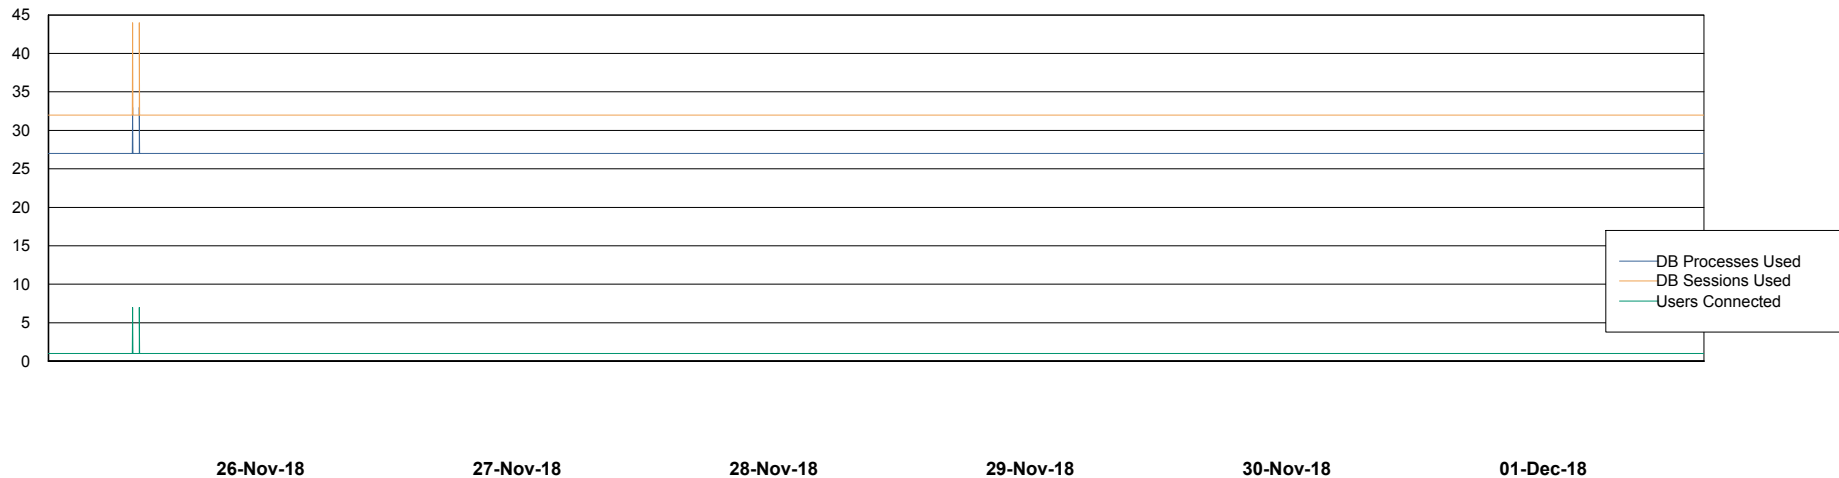

Weekly SLA Customer Report

Customer CIW Production
Database ID 45

Database Performance CIWDB_Production

Weekly SLA Customer Report

Customer CIW Production
Database ID 45

Database Performance CIWDB_Standby

Weekly SLA Customer Report

Customer CIW Production
 Database ID 45

DATABASE SIZE CIWDB_Production

Database growth over last month

Database Tablespace CIWDB_Production

Date	Tablespace Name	Filesize (Gb)	Usedsize (Gb)	Percentage free
01-Dec-18	ABSDATA	36	31	14
	INDX	5	3	40
30-Nov-18	ABSDATA	36	31	14
	INDX	5	3	40
29-Nov-18	ABSDATA	36	31	14
	INDX	5	3	40
28-Nov-18	ABSDATA	36	31	14
	INDX	5	3	40
27-Nov-18	ABSDATA	36	31	14
	INDX	5	3	40
26-Nov-18	ABSDATA	36	31	14
	INDX	5	3	40
25-Nov-18	ABSDATA	36	30	17
	INDX	5	3	40