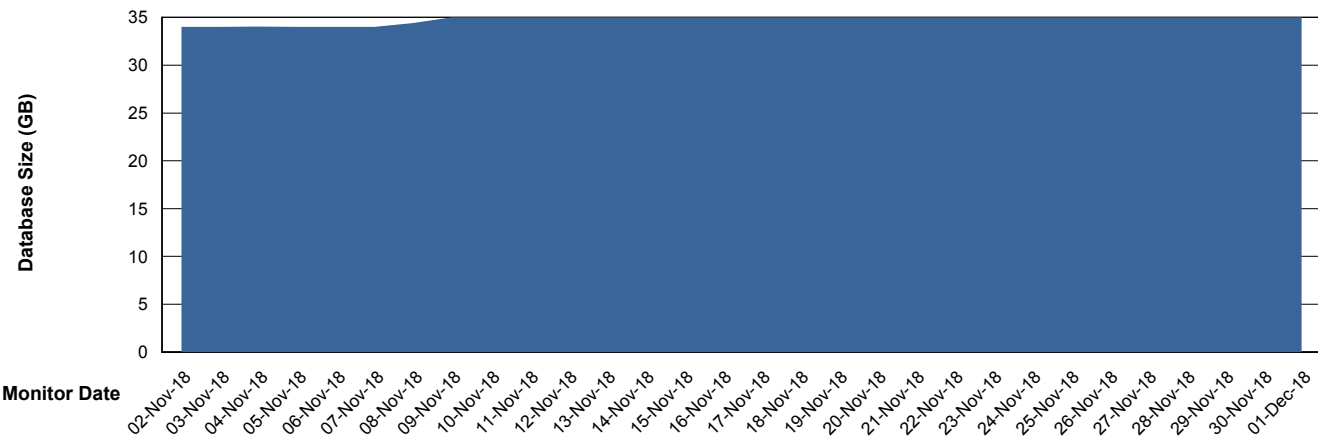

Weekly SLA Customer Report

Customer CIW Production
Database ID 45

Database Performance CIWDB_Production

Weekly SLA Customer Report

Customer CIW Production
Database ID 45

Database Performance CIWDB_Standby

Weekly SLA Customer Report

Customer CIW Production
 Database ID 45

DATABASE SIZE CIWDB_Production

Database growth over last month

Database Tablespace CIWDB_Production

Date	Tablespace Name	Filesize (Gb)	Usedsize (Gb)	Percentage free
01-Dec-18	ABSDATA	36	31	14
	INDX	5	3	40
30-Nov-18	ABSDATA	36	31	14
	INDX	5	3	40
29-Nov-18	ABSDATA	36	31	14
	INDX	5	3	40
28-Nov-18	ABSDATA	36	31	14
	INDX	5	3	40
27-Nov-18	ABSDATA	36	31	14
	INDX	5	3	40
26-Nov-18	ABSDATA	36	31	14
	INDX	5	3	40
25-Nov-18	ABSDATA	36	30	17
	INDX	5	3	40