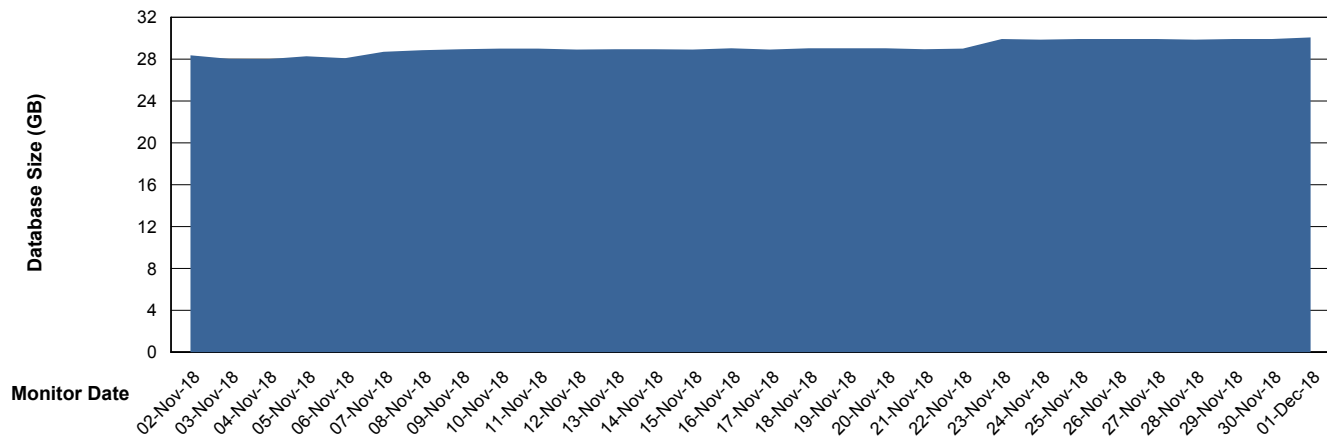

DATABASE SIZE BGGDB_BI

Database growth over last month