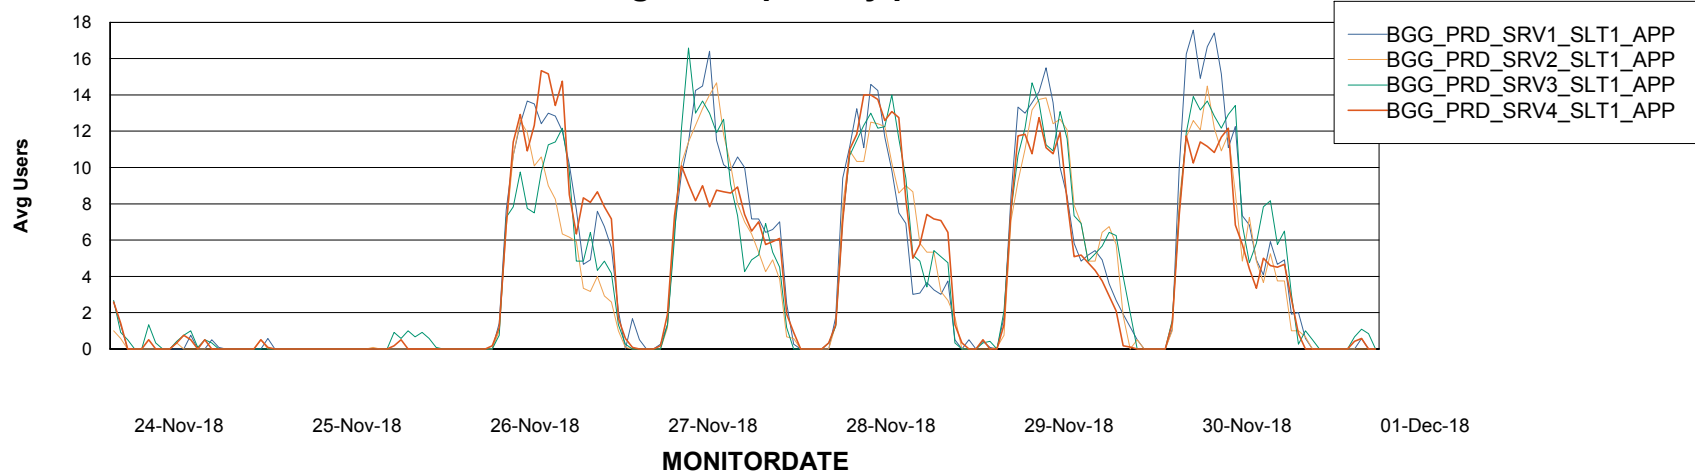

Avg users per day per ABS server