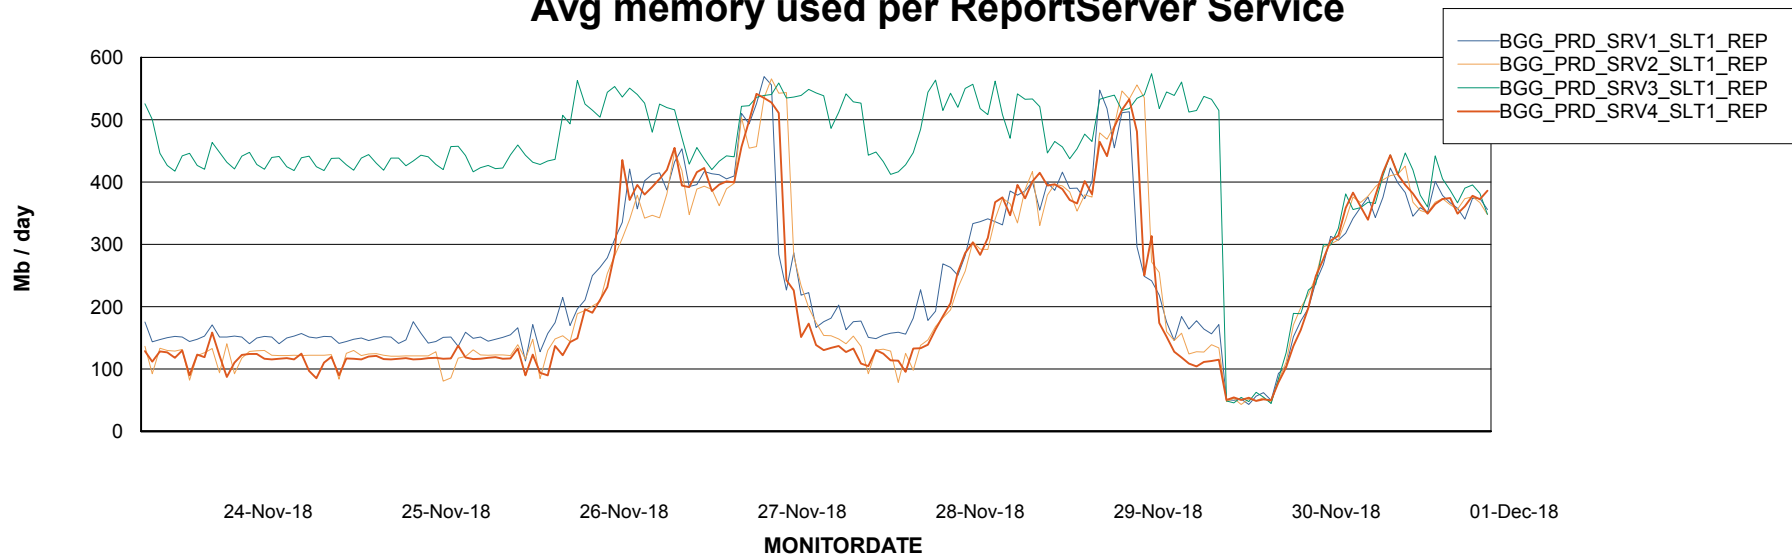

Avg memory used per ABS Server Service

Avg users per day per ABS server

Weekly SLA Customer Report

Customer BGG_Production
Database ID 58

ABSSolute Application ReportServer Services

Avg memory used per ReportServer Service