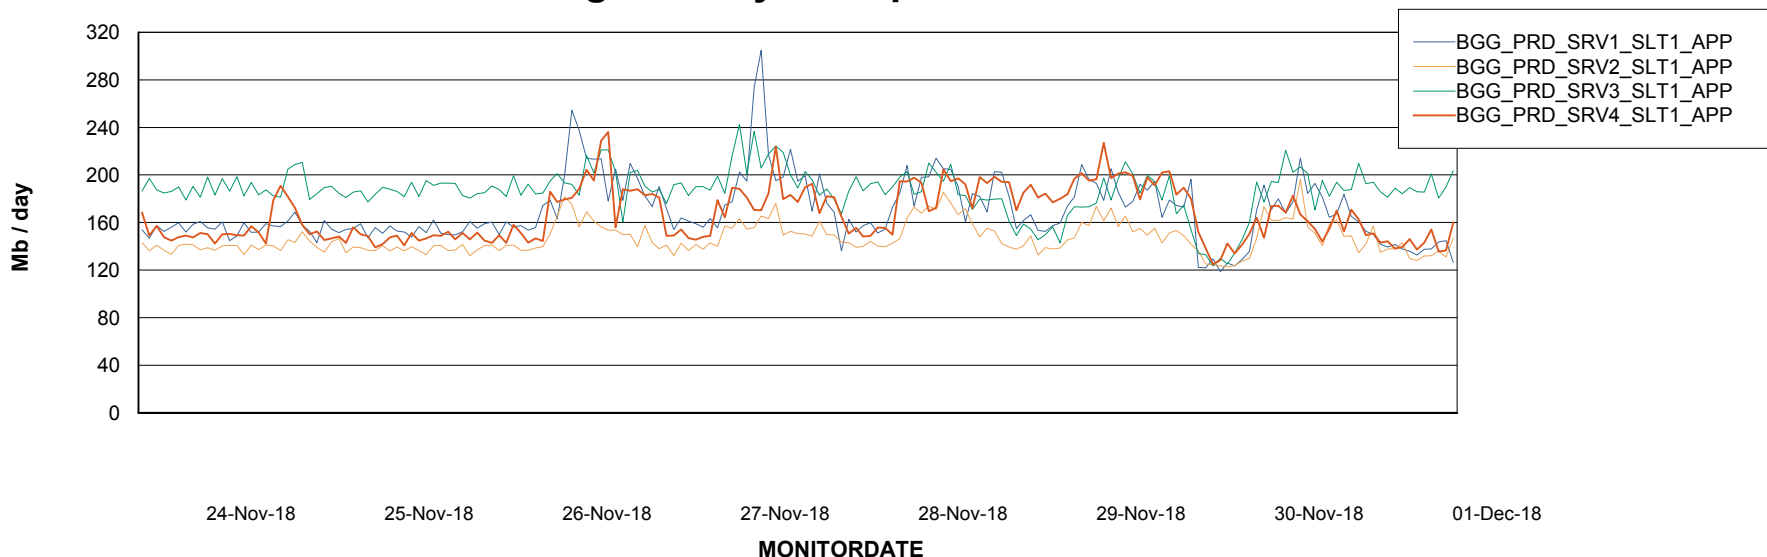

ABSSolute Application Server Services

Avg memory used per ABS Server Service