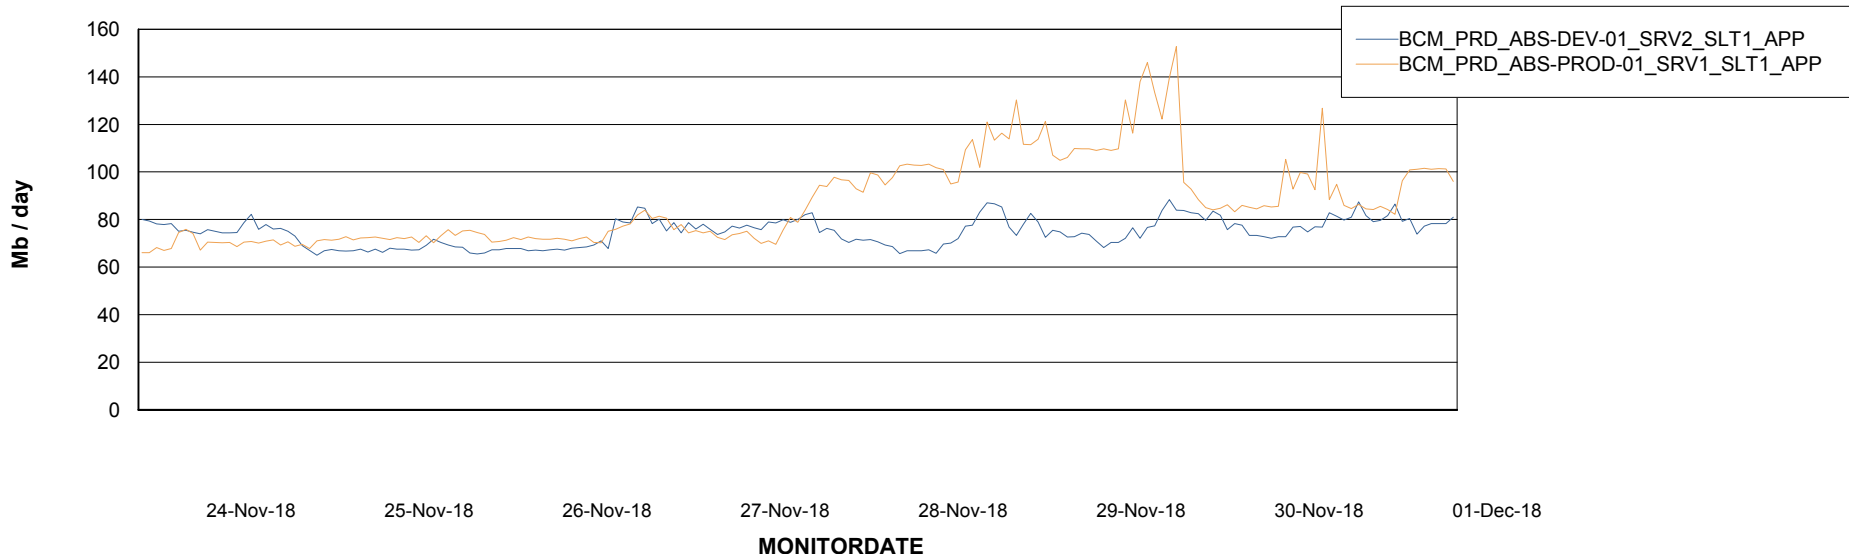

ABSSolute Application Server Services

Avg memory used per ABS Server Service