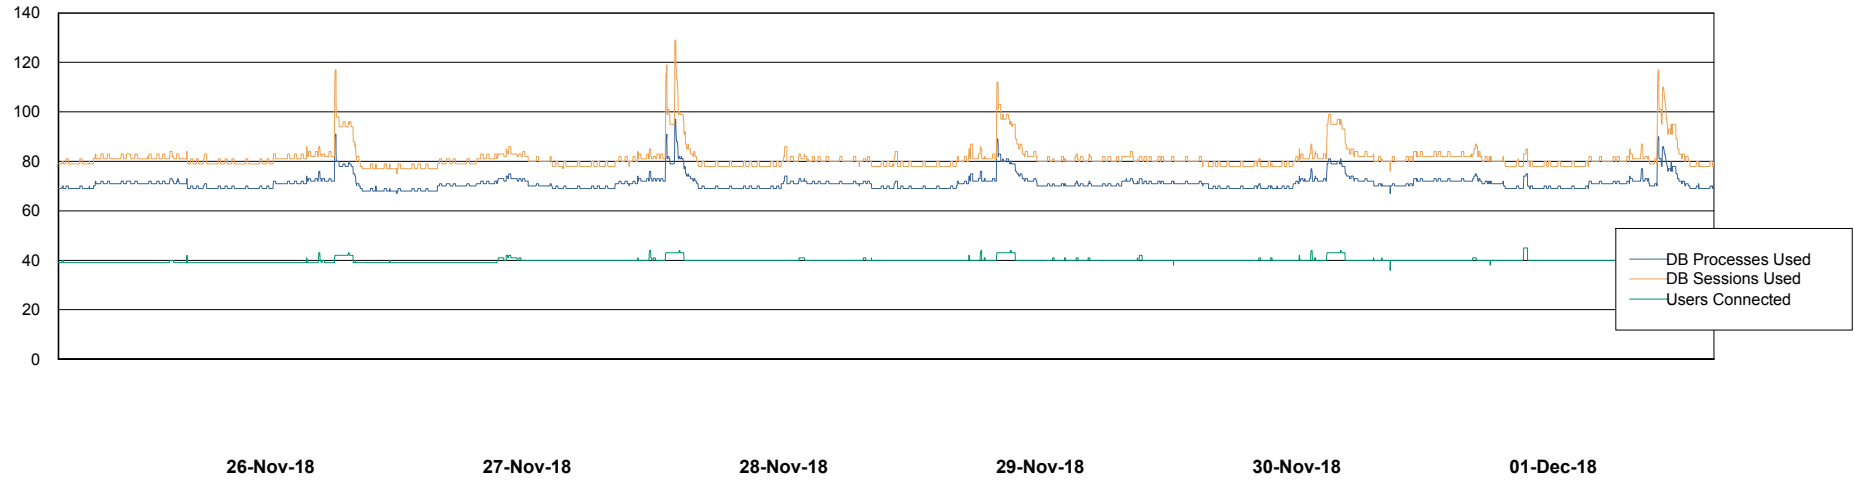

Database Performance BCMDB_ABS1 Production Database