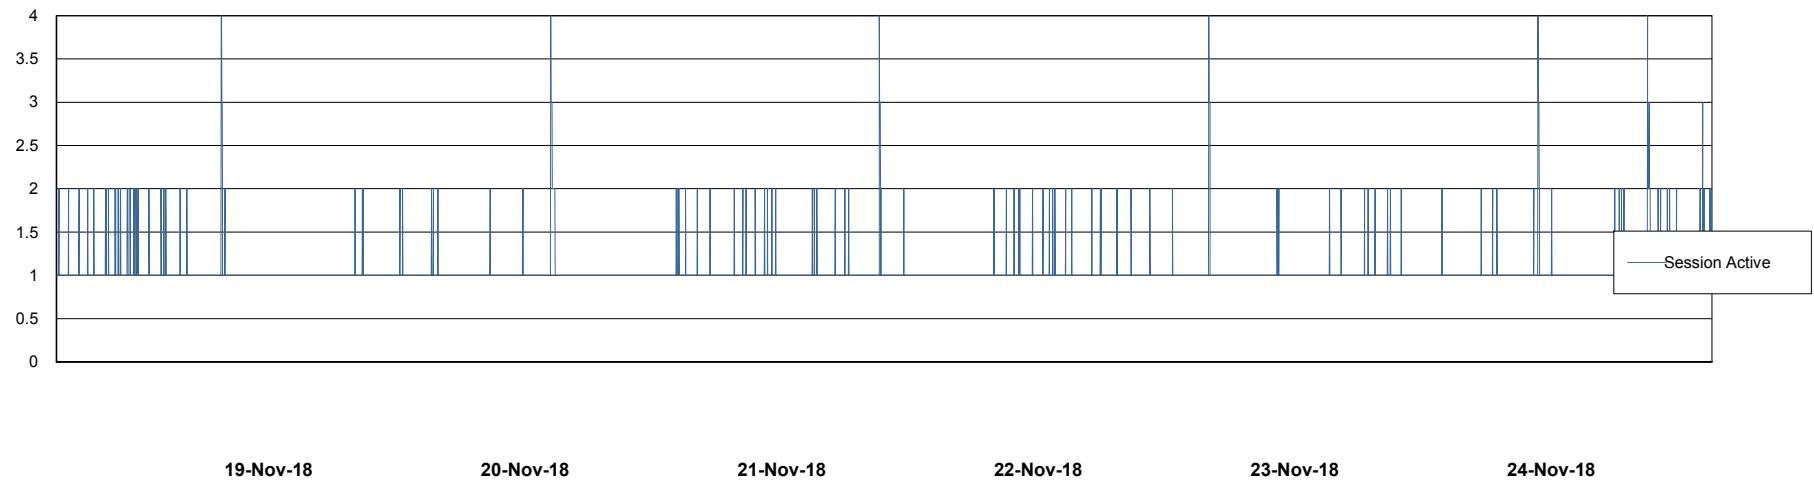

Weekly SLA Customer Report

Customer WBL_Production
Database ID 40

Harddisk Usage WBL_PRD_ORACLE1

	Free disk space on c: (%)	Total disk space on c: (Gb)	Free disk space on d: (%)	Total disk space on d: (Gb)	Free disk space on e: (%)	Total disk space on e: (Gb)	Free disk space on f: (%)	Total disk space on f: (Gb)
24-Nov-18	72	120	79	200	93	200	92	100
23-Nov-18	72	120	79	200	93	200	93	100
22-Nov-18	72	120	79	200	93	200	93	100
21-Nov-18	72	120	79	200	93	200	94	100
20-Nov-18	72	120	79	200	93	200	94	100
19-Nov-18	72	120	79	200	93	200	94	100
18-Nov-18	72	120	79	200	93	200	94	100

Harddisk Usage WBL_PRD_ORACLE2

	Free disk space on c: (%)	Total disk space on c: (Gb)	Free disk space on d: (%)	Total disk space on d: (Gb)	Free disk space on e: (%)	Total disk space on e: (Gb)	Free disk space on f: (%)	Total disk space on f: (Gb)
24-Nov-18	75	120	90	200	89	200	96	200
23-Nov-18	75	120	90	200	89	200	96	200
22-Nov-18	75	120	90	200	89	200	96	200
21-Nov-18	75	120	90	200	89	200	96	200
20-Nov-18	75	120	90	200	89	200	97	200
19-Nov-18	74	120	90	200	89	200	97	200
18-Nov-18	74	120	90	200	89	200	97	200

Weekly SLA Customer Report

Customer WBL_Production
Database ID 40

Database Performance WBLDB_Production

DB Processes Max 500
DB Sessions Max 772

Weekly SLA Customer Report

Customer WBL_Production
Database ID 40

Database Performance WBLDB_Standby

DB Processes Max 500
DB Sessions Max 772

Weekly SLA Customer Report

Customer WBL_Production
 Database ID 40

DATABASE SIZE WBLDB_Production

Database growth over last month