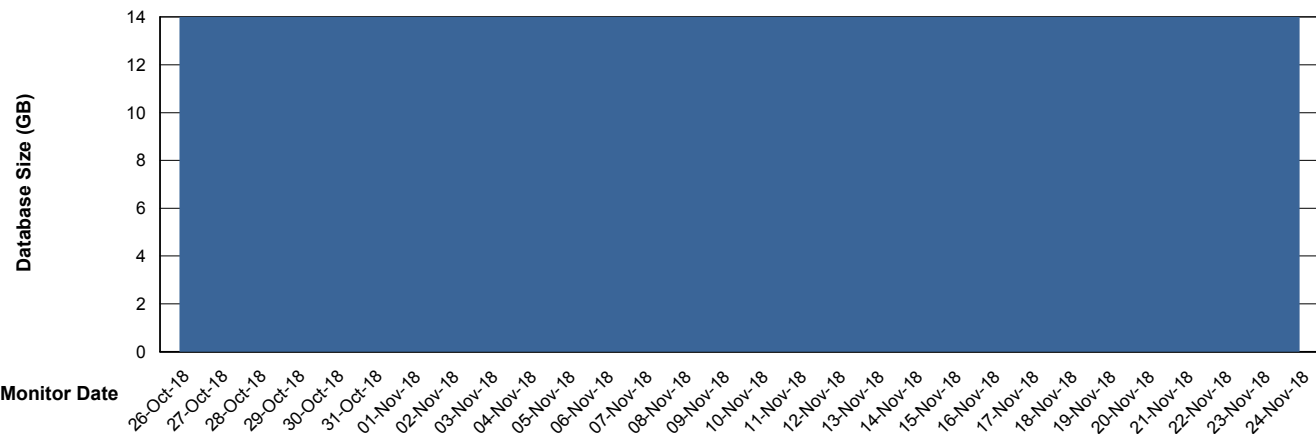

Database Performance WBLDB_Standby

DB Processes Max 500
DB Sessions Max 772

Weekly SLA Customer Report

Customer WBL_Production
 Database ID 40

DATABASE SIZE WBLDB_Production

Database growth over last month

Database Tablespace WBLDB_Production

Date	Tablespace Name	Filesize (Gb)	Usedsize (Gb)	Percentage free
24-Nov-18	ABSDATA	6	5	17
	INDX	9	7	22
23-Nov-18	ABSDATA	6	5	17
	INDX	9	7	22
22-Nov-18	ABSDATA	6	5	17
	INDX	9	7	22
21-Nov-18	ABSDATA	6	5	17
	INDX	9	7	22
20-Nov-18	ABSDATA	6	5	17
	INDX	9	7	22
19-Nov-18	ABSDATA	6	5	17
	INDX	9	7	22
18-Nov-18	ABSDATA	6	5	17
	INDX	9	7	22