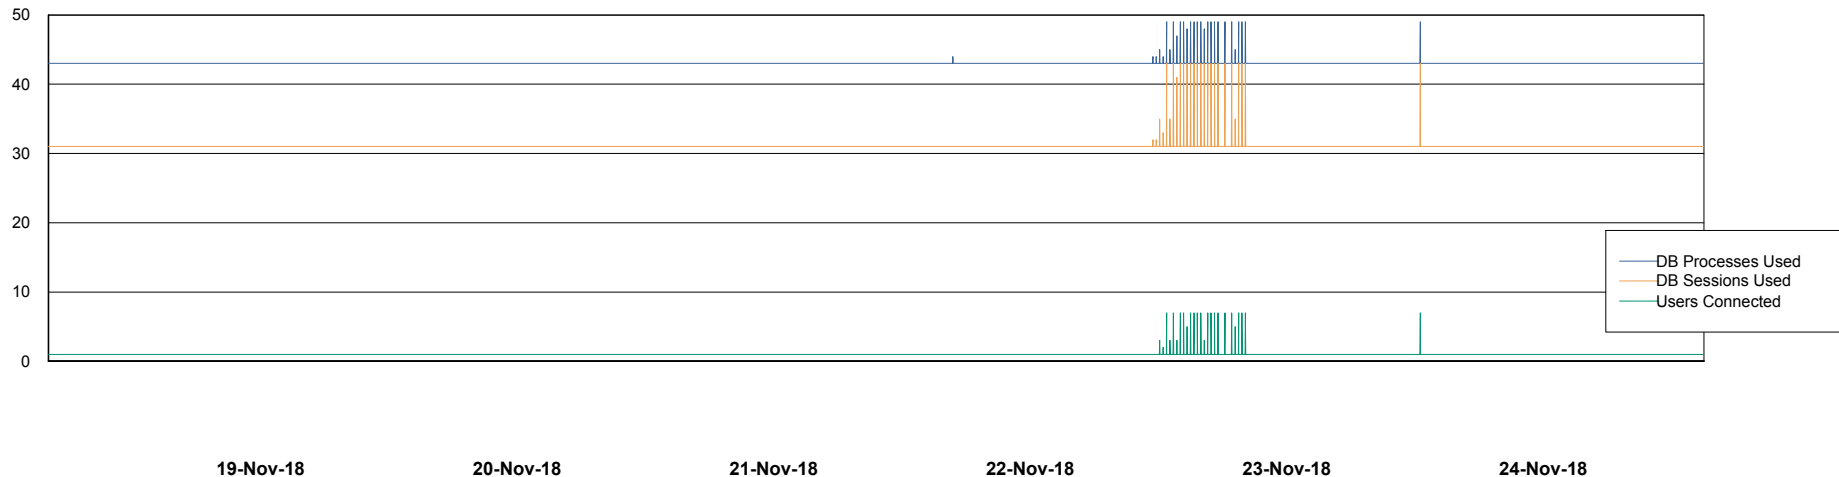

Weekly SLA Customer Report

Customer WBL_Production
Database ID 40

Database Performance WBLDB_Production

DB Processes Max 500
DB Sessions Max 772

Weekly SLA Customer Report

Customer WBL_Production
Database ID 40

Database Performance WBLDB_Standby

DB Processes Max 500
DB Sessions Max 772

Weekly SLA Customer Report

Customer WBL_Production
 Database ID 40

DATABASE SIZE WBLDB_Production

Database growth over last month