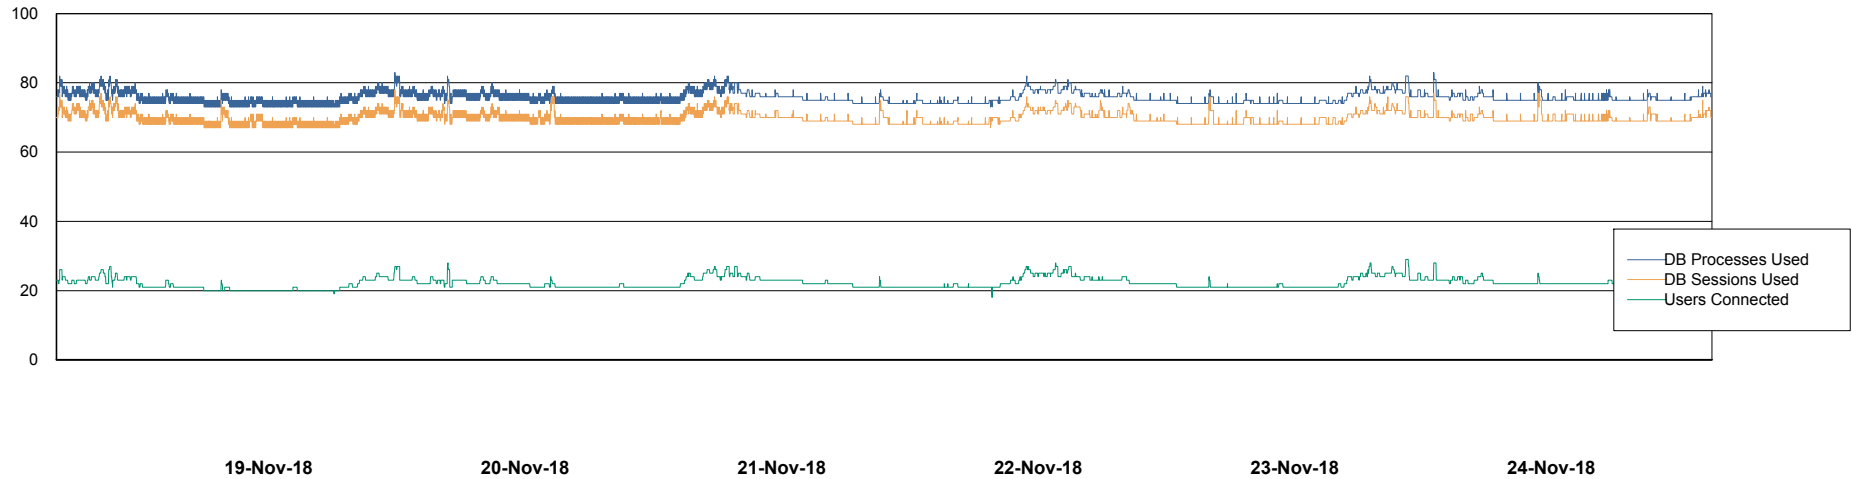

Harddisk Usage WBL_PRD_ORACLE2

	Free disk space on c: (%)	Total disk space on c: (Gb)	Free disk space on d: (%)	Total disk space on d: (Gb)	Free disk space on e: (%)	Total disk space on e: (Gb)	Free disk space on f: (%)	Total disk space on f: (Gb)
24-Nov-18	75	120	90	200	89	200	96	200
23-Nov-18	75	120	90	200	89	200	96	200
22-Nov-18	75	120	90	200	89	200	96	200
21-Nov-18	75	120	90	200	89	200	96	200
20-Nov-18	75	120	90	200	89	200	97	200
19-Nov-18	74	120	90	200	89	200	97	200
18-Nov-18	74	120	90	200	89	200	97	200

Weekly SLA Customer Report

Customer WBL_Production
Database ID 40

Database Performance WBLDB_Production

DB Processes Max 500
DB Sessions Max 772

Weekly SLA Customer Report

Customer WBL_Production
Database ID 40