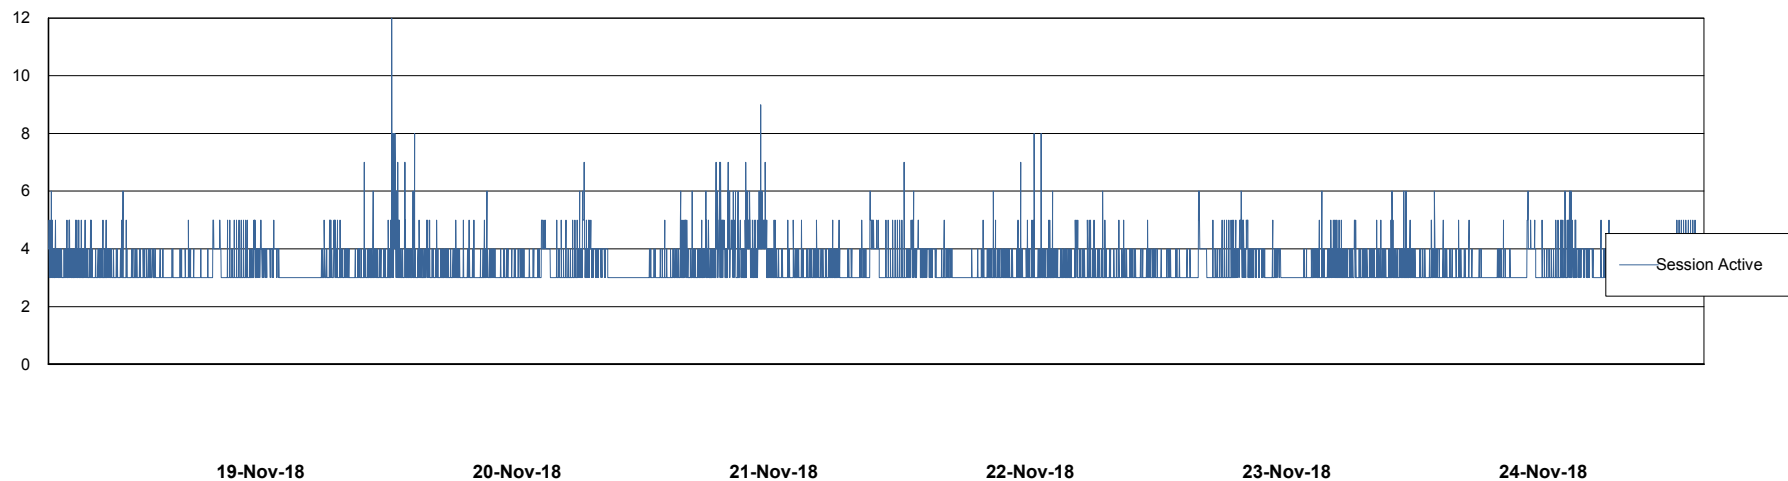

Database Performance VOSDB_Production

DB Processes Max 300
DB Sessions Max 472