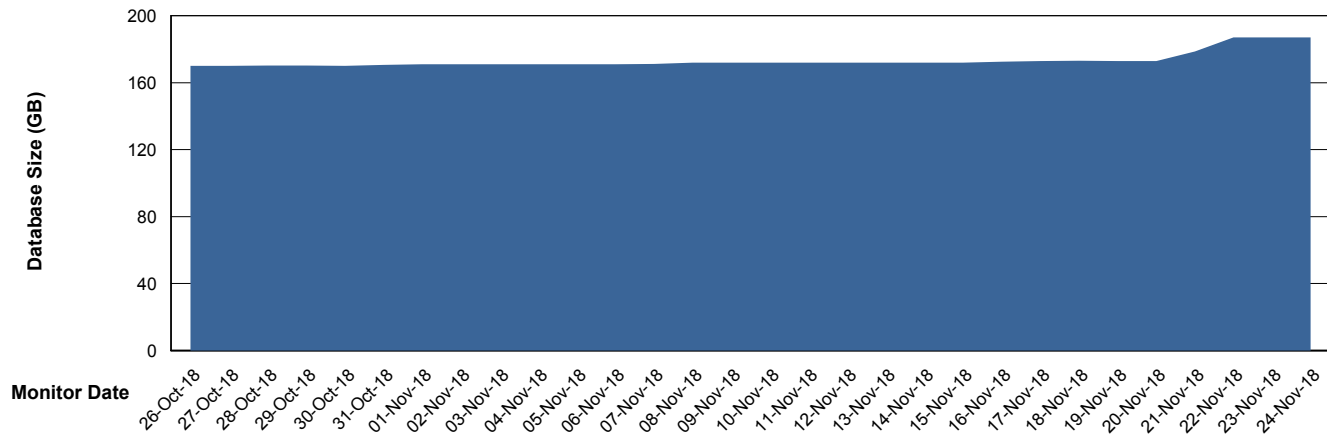

DATABASE SIZE VOSDB_Production

Database growth over last month