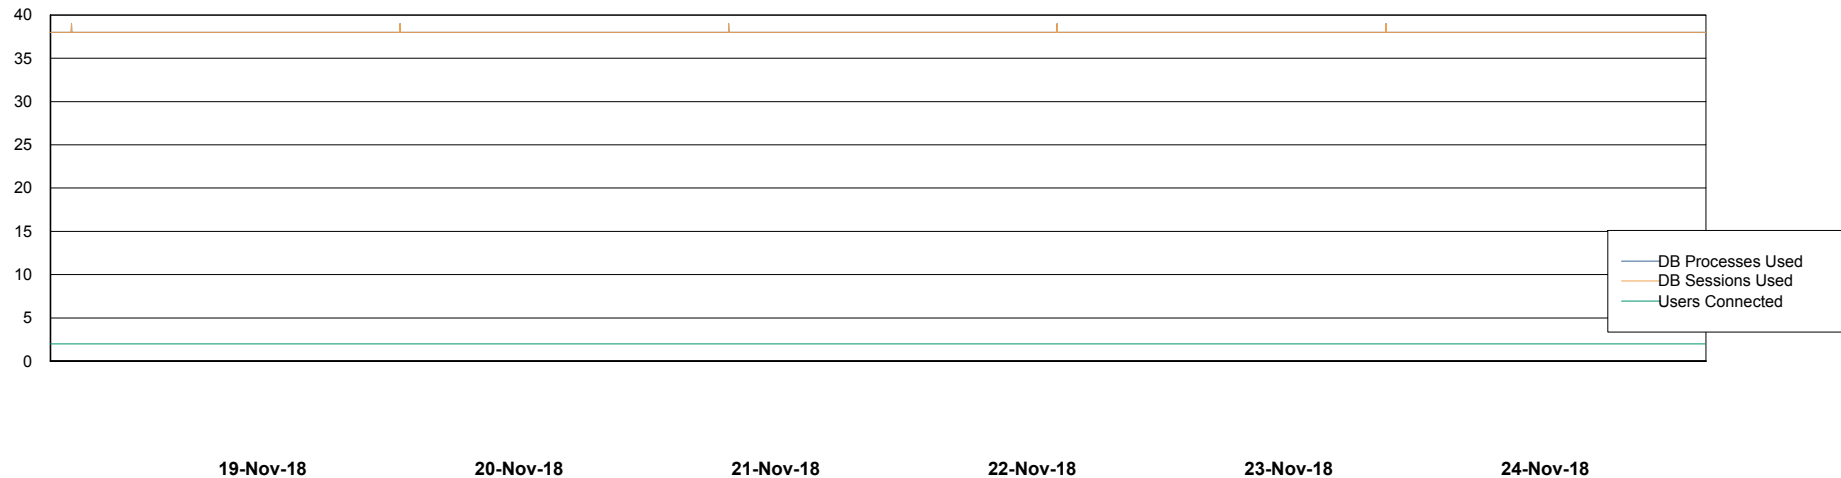

Database Performance VOSDB_Standby

DB Processes Max 300
DB Sessions Max 472