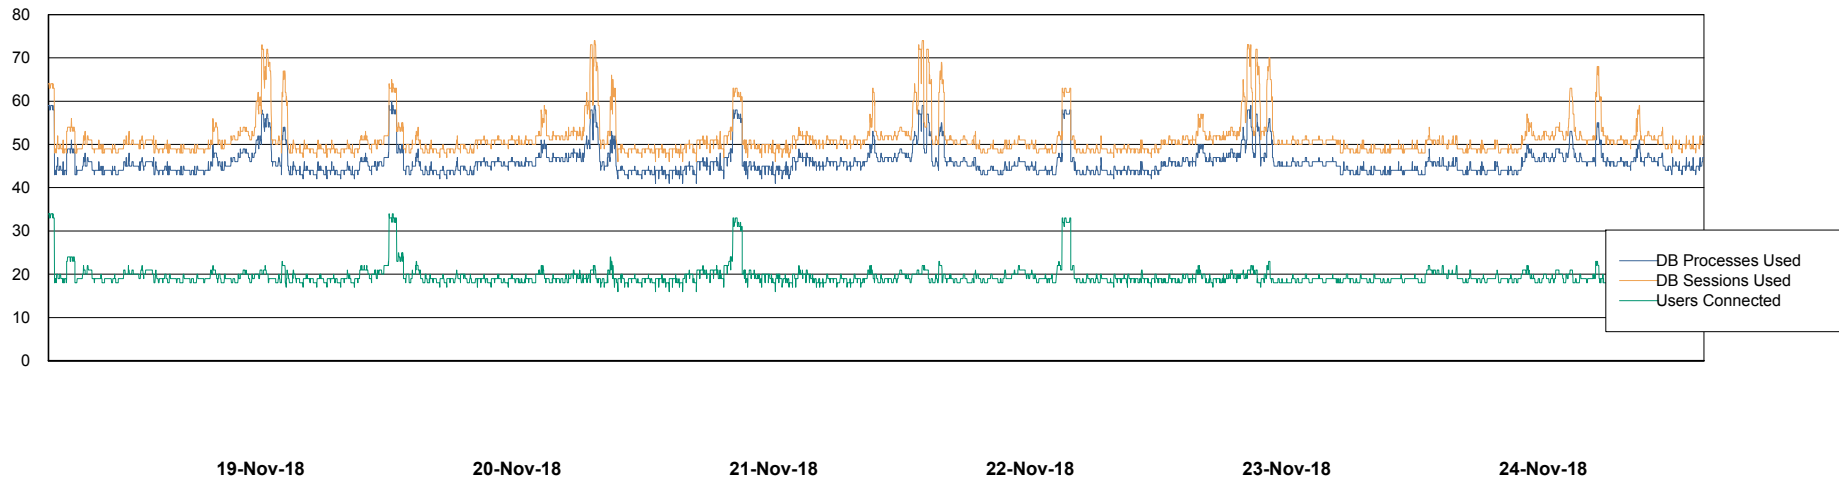

Database Performance VOSBIDB_Production

DB Processes Max 500
DB Sessions Max 772