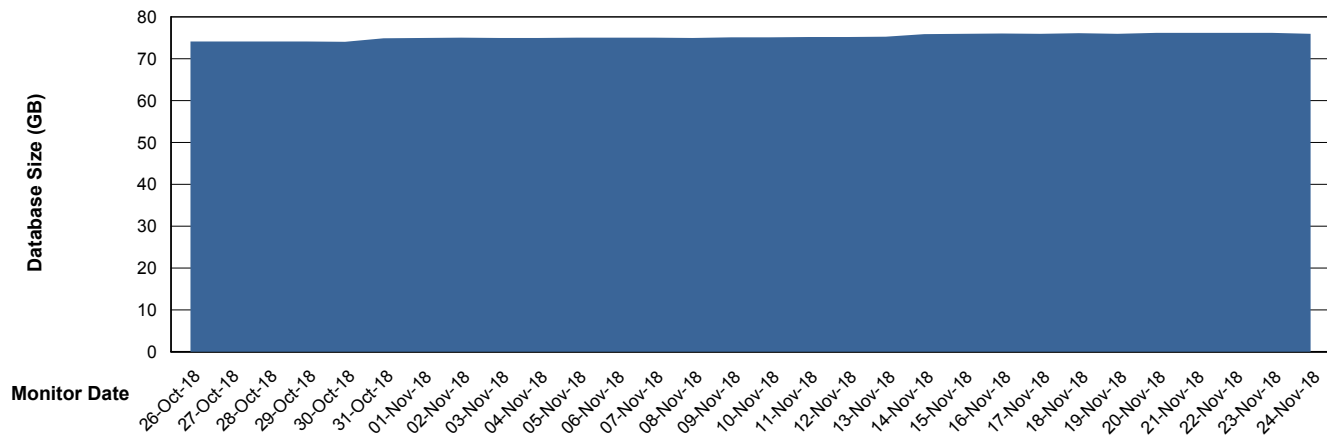

DATABASE SIZE VOSBIDB_Production

Database growth over last month