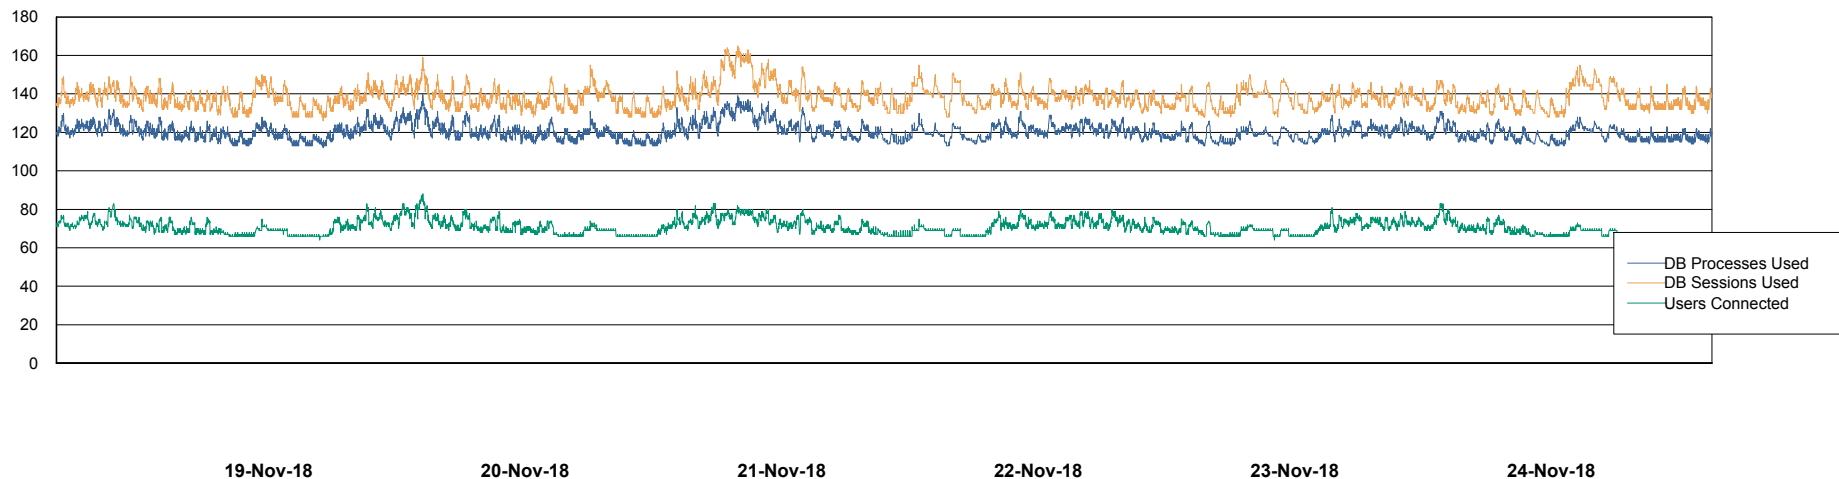

Database Performance VOSDB_Production

DB Processes Max 300
DB Sessions Max 472