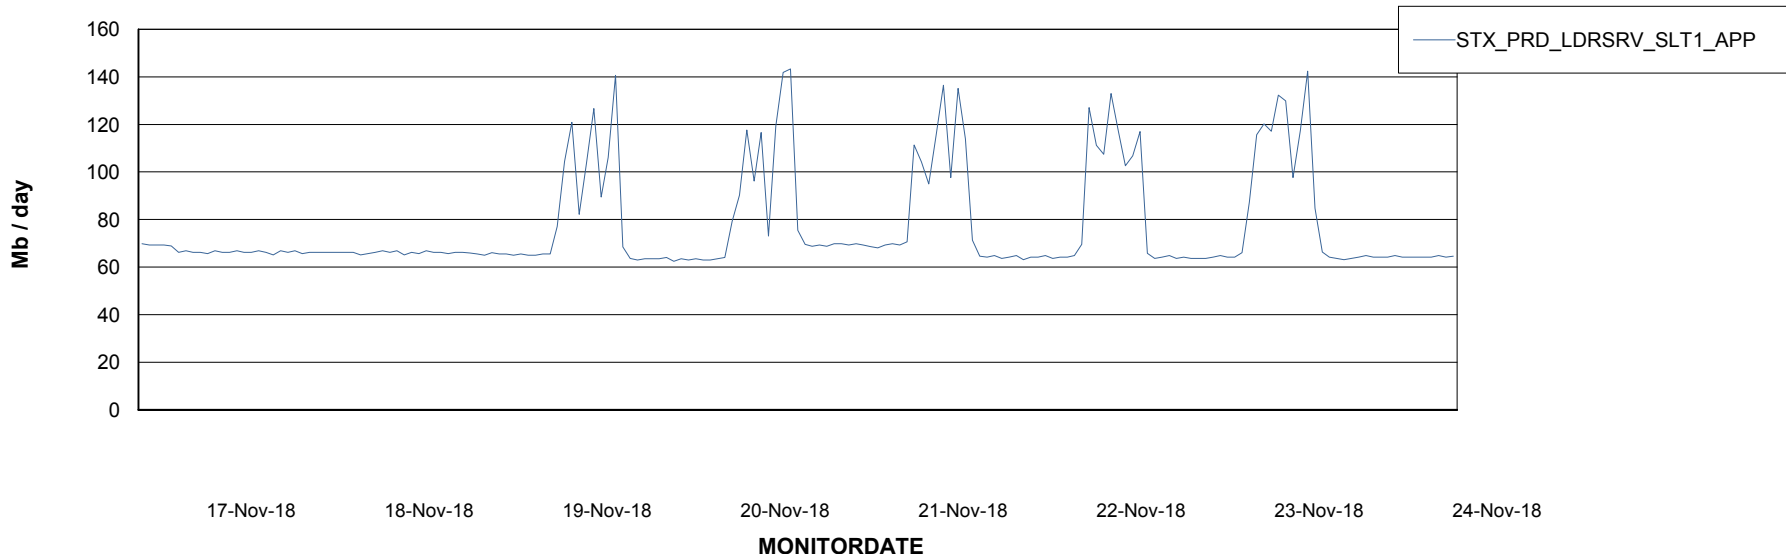

ABSSolute Application Server Services

Avg memory used per ABS Server Service