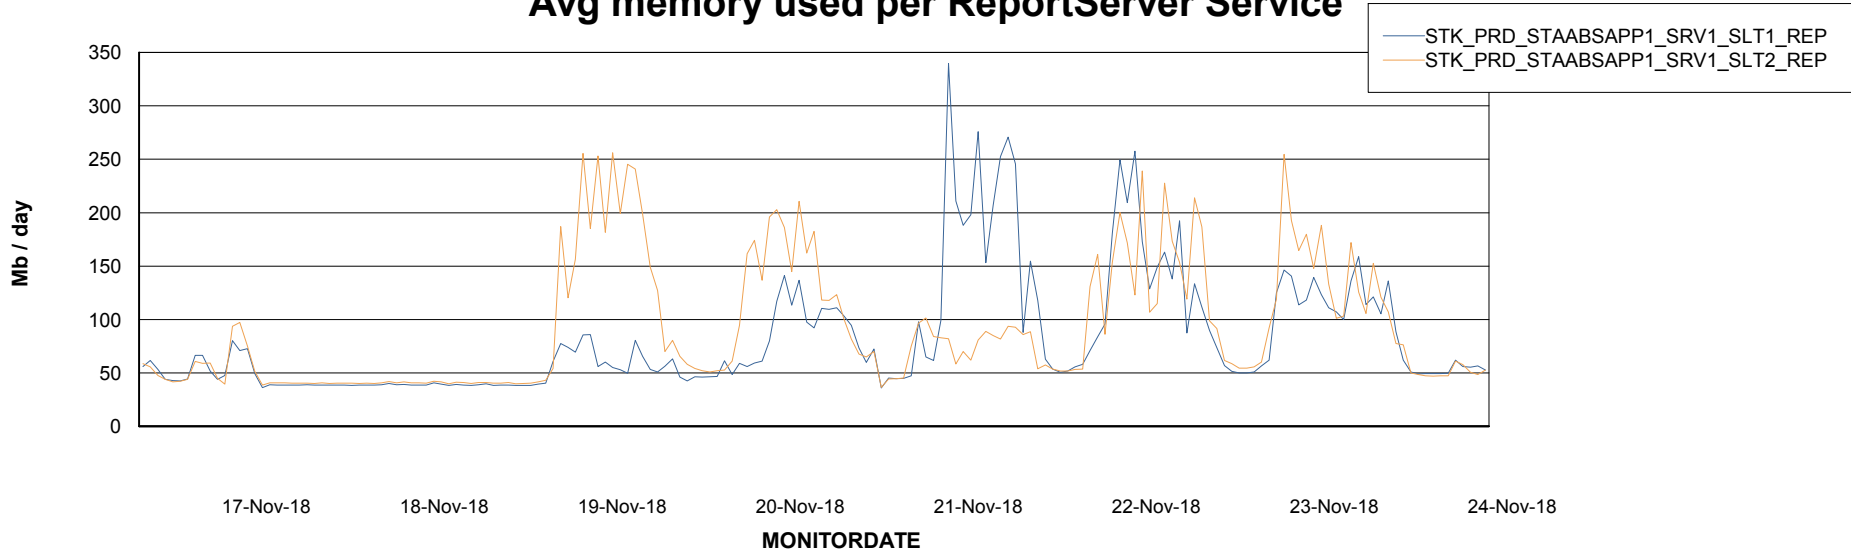

ABSSolute Application ReportServer Services

Avg memory used per ReportServer Service