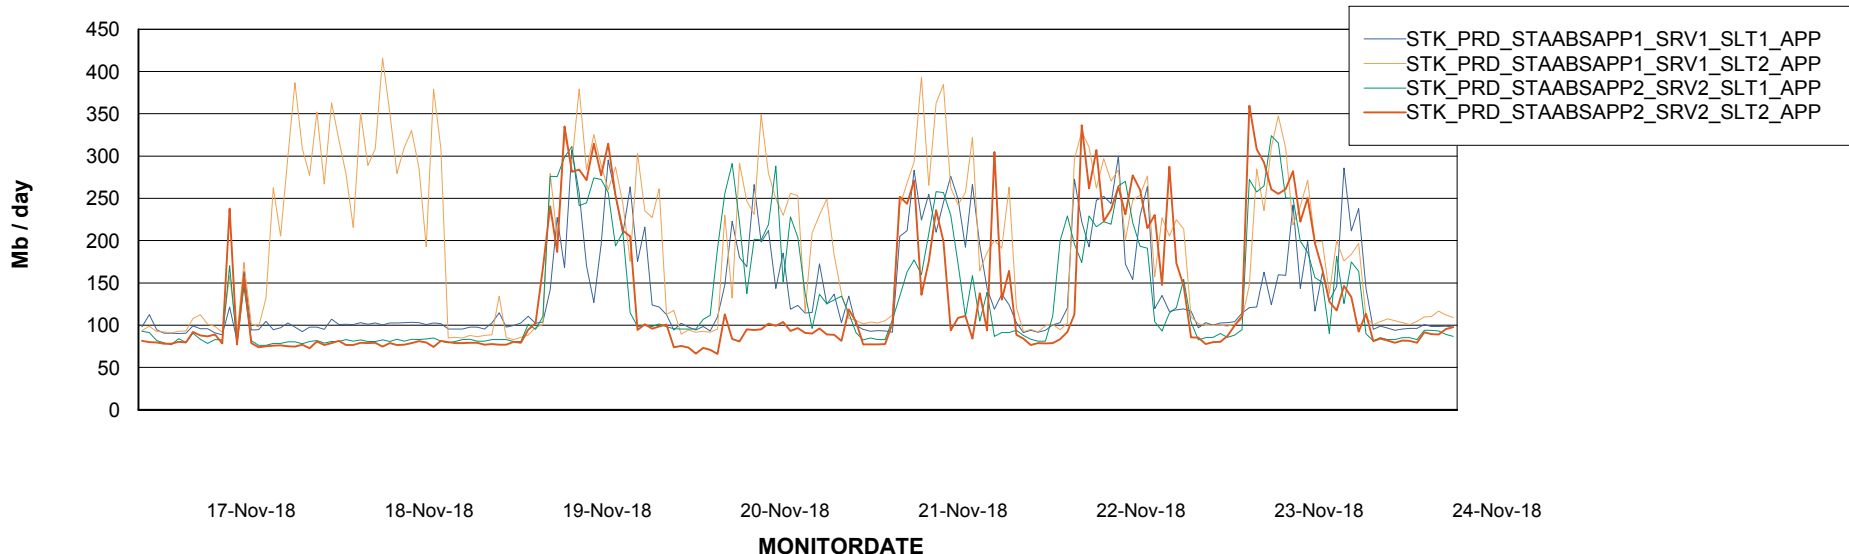

ABSSolute Application Server Services

Avg memory used per ABS Server Service