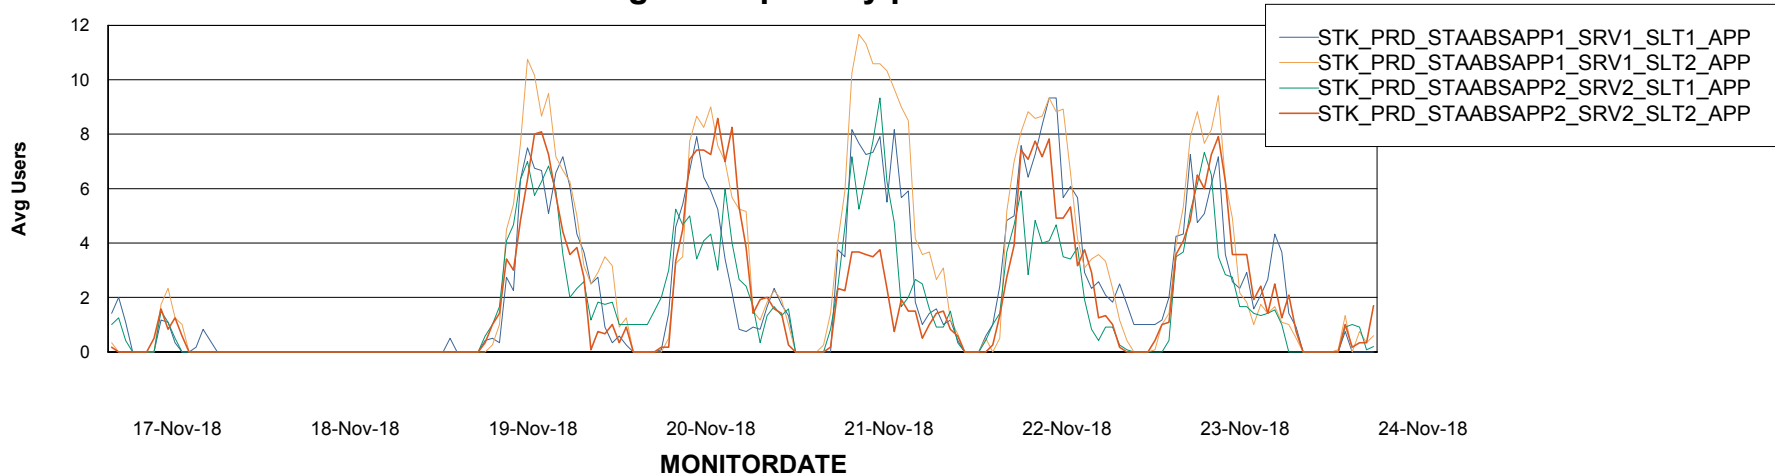

Weekly SLA Customer Report

Customer STK_Production
Database ID 82

ABSSolute Application Server Services

Avg memory used per ABS Server Service

Avg users per day per ABS server

Weekly SLA Customer Report

Customer STK_Production
Database ID 82