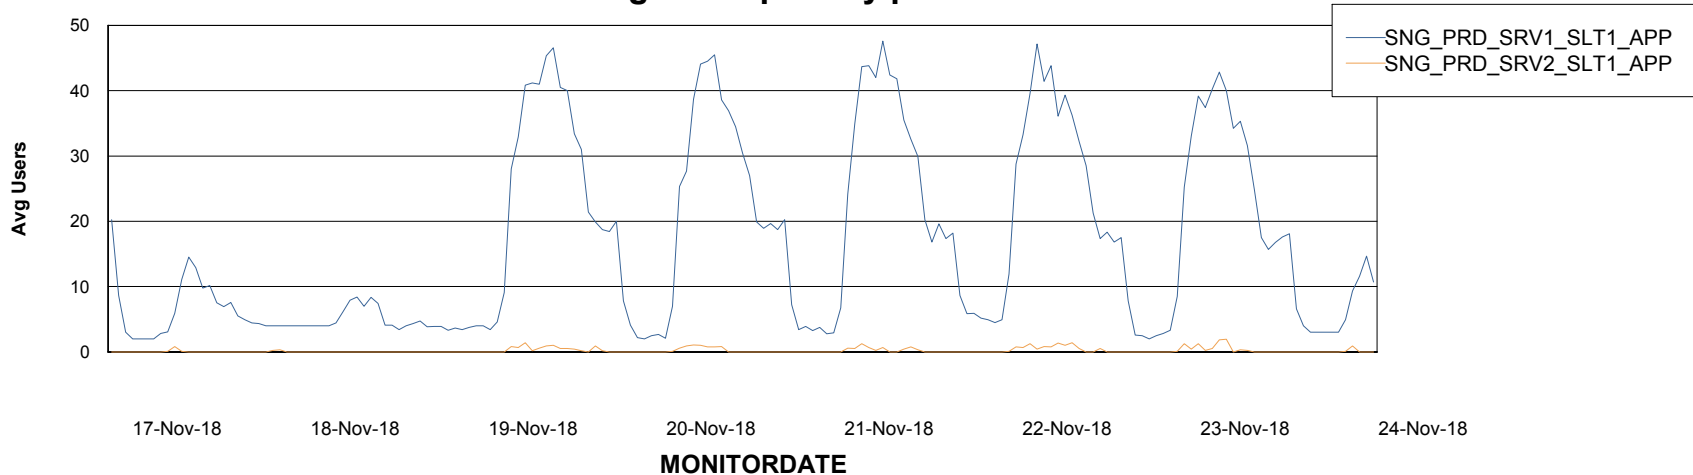

Avg users per day per ABS server