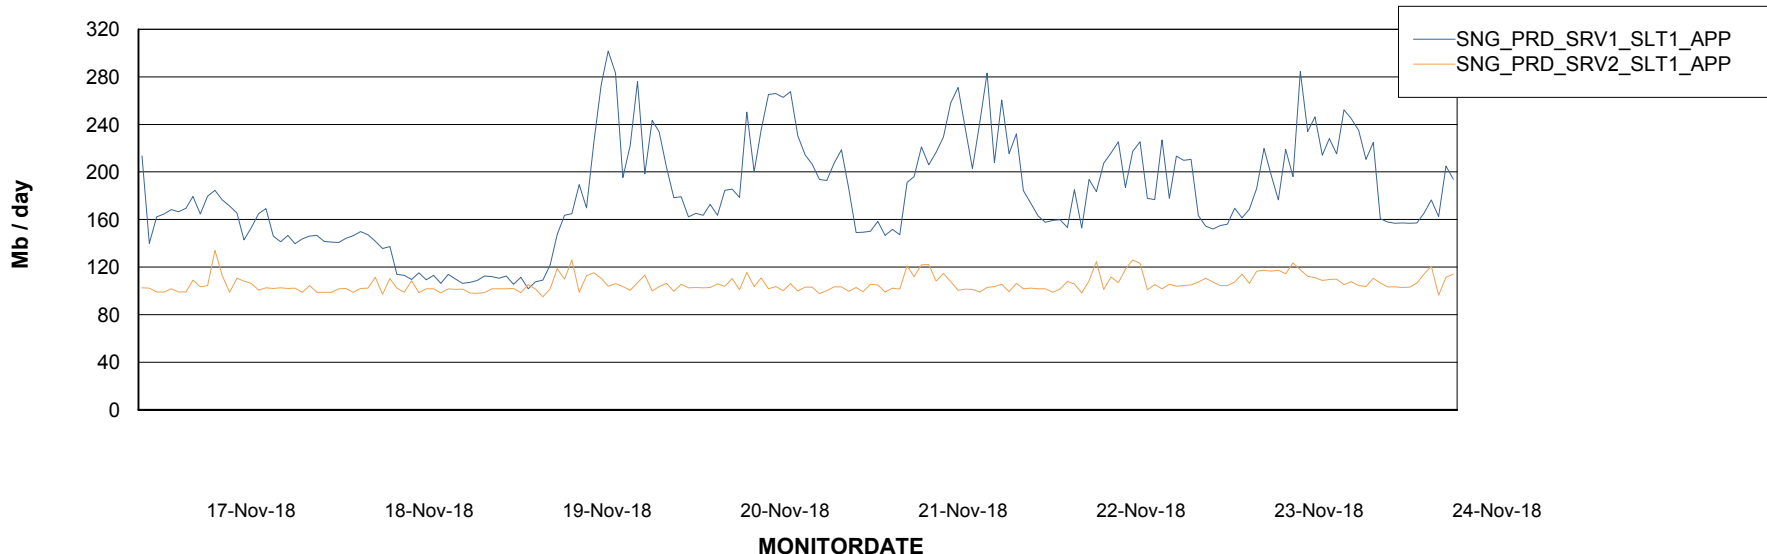

ABSSolute Application Server Services

Avg memory used per ABS Server Service