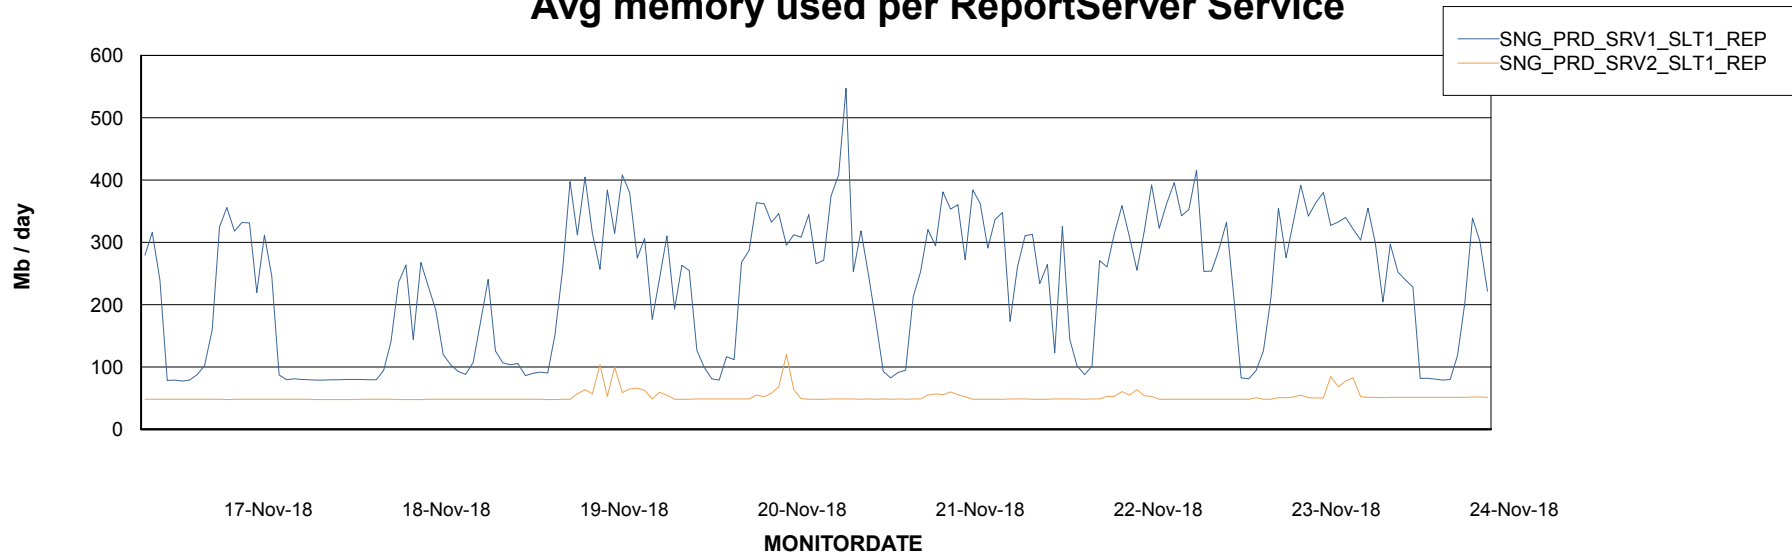

ABSSolute Application ReportServer Services

Avg memory used per ReportServer Service