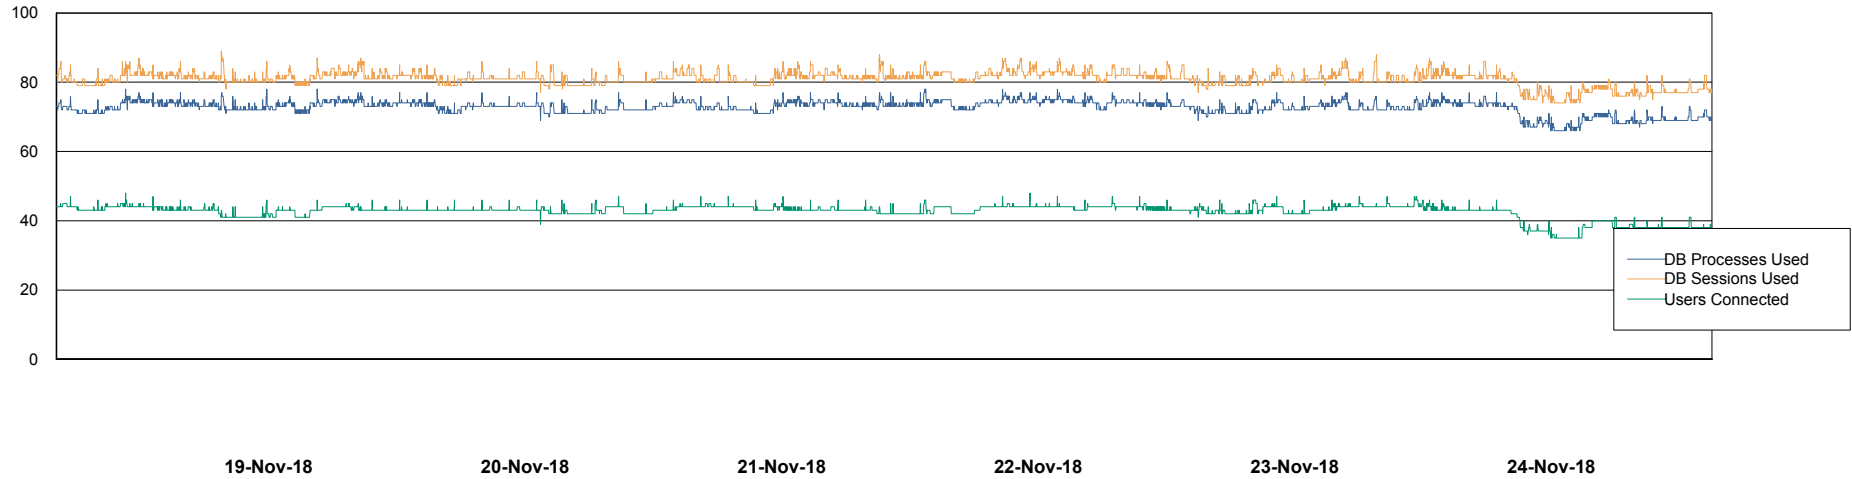

Database Performance RSSDB_Production