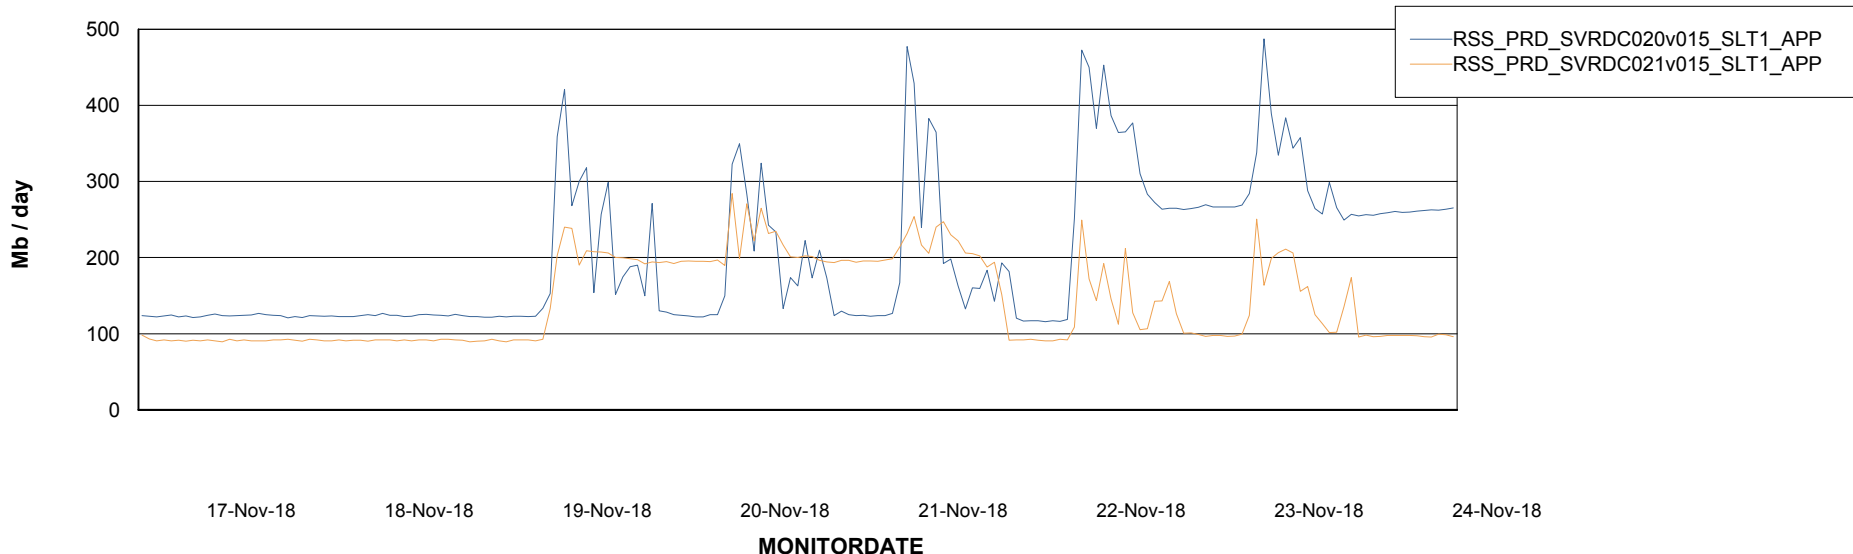

Customer RSS Production
 Database ID 52

DATABASE SIZE RSSDB_Production

Database growth over last month

Database Tablespace RSSDB_Production

Date	Tablespace Name	Filesize (Gb)	Usedsize (Gb)	Percentage free
24-Nov-18	ABSDATA	24,000	18,780	22
	INDX	30,000	24,944	17
23-Nov-18	ABSDATA	24,000	18,780	22
	INDX	30,000	24,936	17
22-Nov-18	ABSDATA	24,000	18,778	22
	INDX	30,000	24,902	17
21-Nov-18	ABSDATA	24,000	18,698	22
	INDX	30,000	24,849	17
20-Nov-18	ABSDATA	24,000	18,672	22
	INDX	30,000	24,808	17
19-Nov-18	ABSDATA	24,000	18,591	23
	INDX	30,000	24,756	17
18-Nov-18	ABSDATA	24,000	18,583	23
	INDX	30,000	24,713	18

Weekly SLA Customer Report

Customer RSS Production
Database ID 52

ABSSolute Application Server Services

Avg memory used per ABS Server Service

Avg users per day per ABS server

Weekly SLA Customer Report

Customer RSS Production
Database ID 52