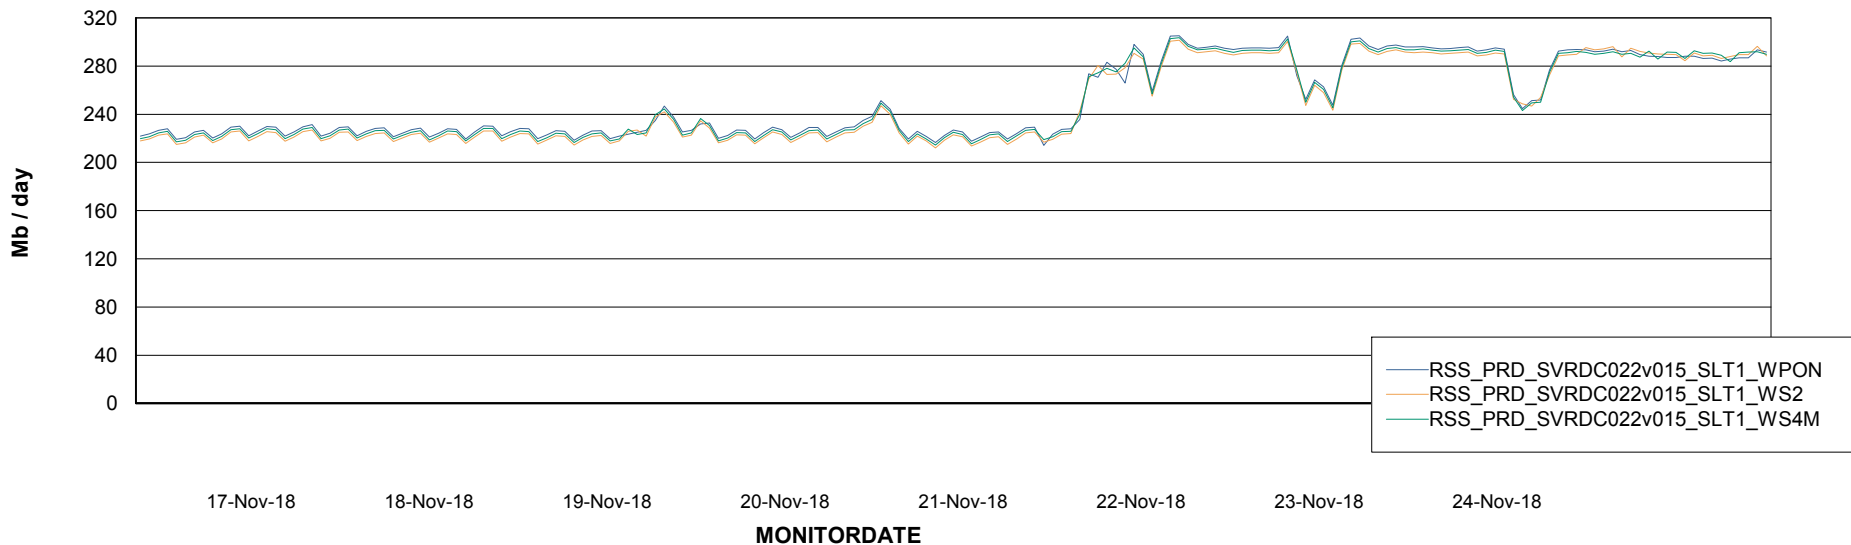

ABSSolute Application ReportServer Services

Avg memory used per ReportServer Service

Weekly SLA Customer Report

Customer RSS Production
Database ID 52

ABSolute Web Component Services

Avg memory used per ABS Web component