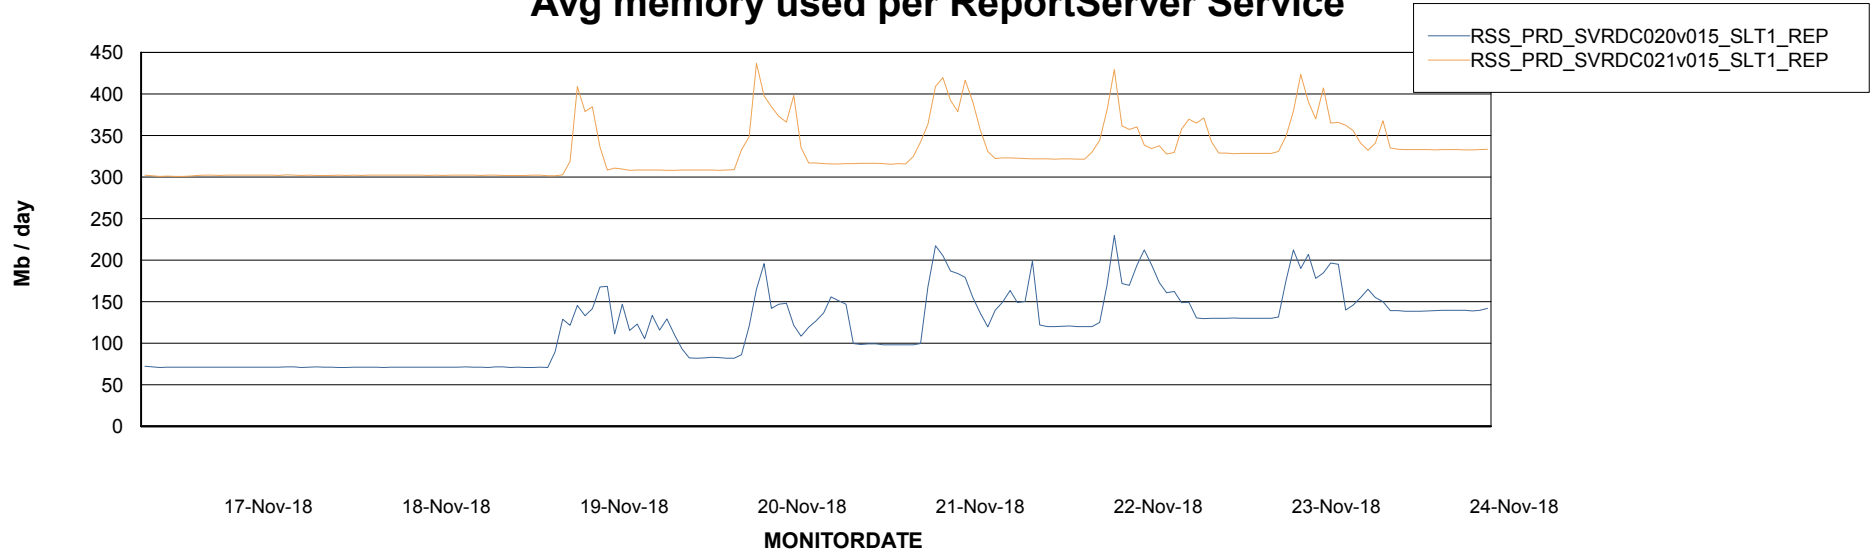

ABSSolute Application ReportServer Services

Avg memory used per ReportServer Service