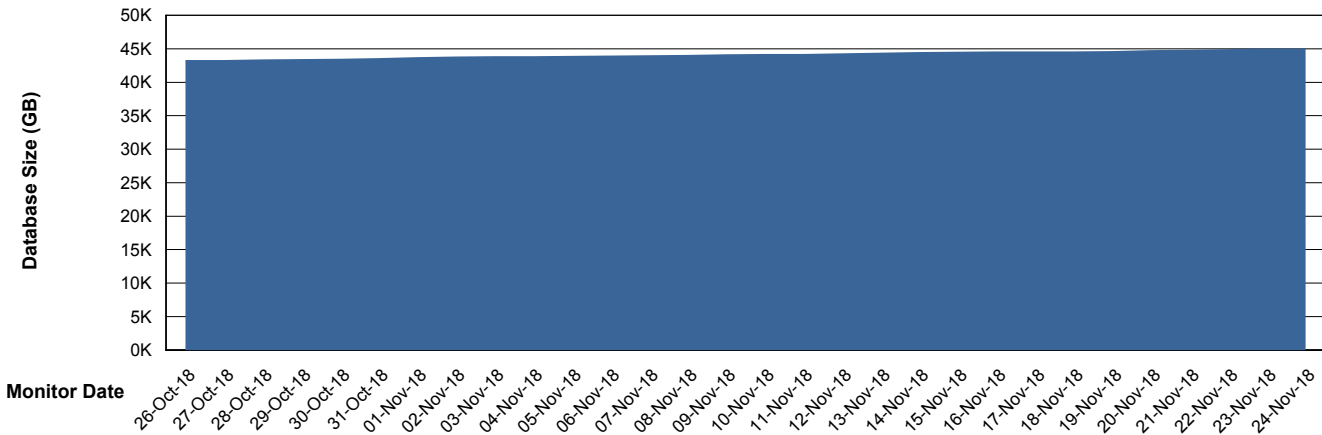

DATABASE SIZE RSSDB_Production

Database growth over last month

Database Tablespace RSSDB_Production

Date	Tablespace Name	Filesize (Gb)	Usedsize (Gb)	Percentage free
24-Nov-18	ABSDATA	24,000	18,780	22
	INDX	30,000	24,944	17
23-Nov-18	ABSDATA	24,000	18,780	22
	INDX	30,000	24,936	17
22-Nov-18	ABSDATA	24,000	18,778	22
	INDX	30,000	24,902	17
21-Nov-18	ABSDATA	24,000	18,698	22
	INDX	30,000	24,849	17
20-Nov-18	ABSDATA	24,000	18,672	22
	INDX	30,000	24,808	17
19-Nov-18	ABSDATA	24,000	18,591	23
	INDX	30,000	24,756	17
18-Nov-18	ABSDATA	24,000	18,583	23
	INDX	30,000	24,713	18