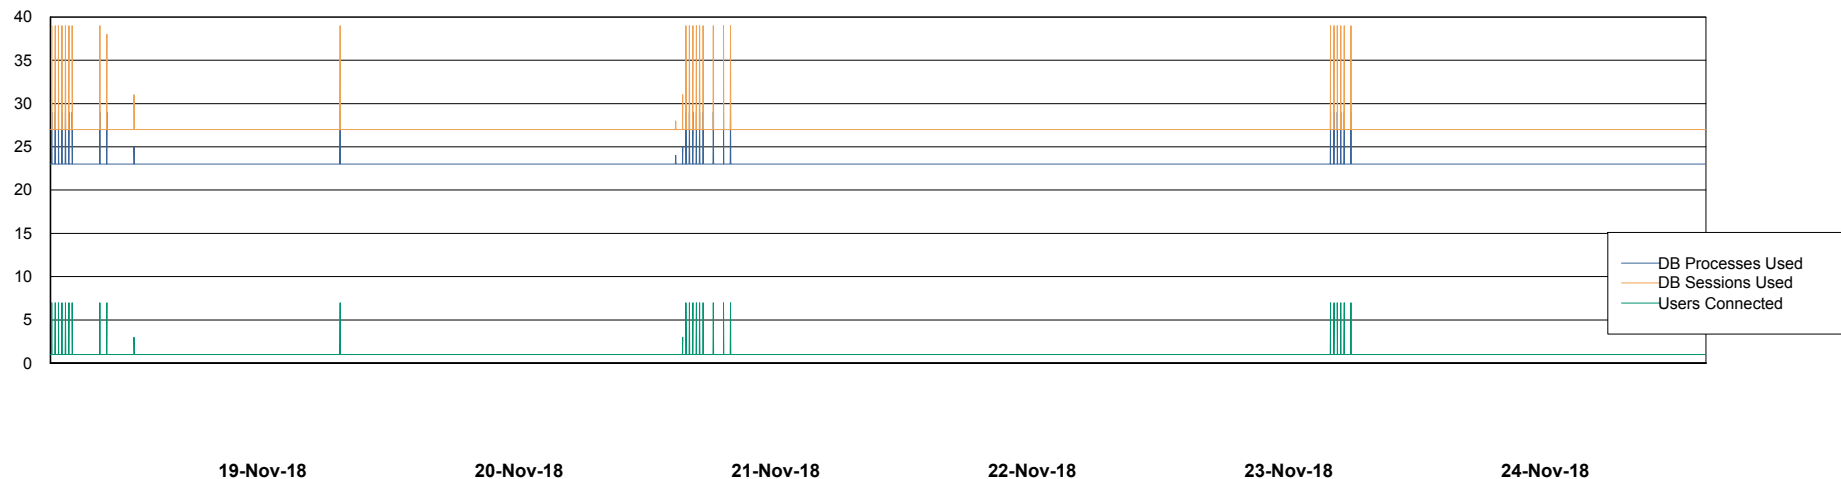

Weekly SLA Customer Report

Customer RSS Production
Database ID 52

Database Performance RSSDB_Production

Weekly SLA Customer Report

Customer RSS Production
Database ID 52

Database Performance RSSDB_Standby

Weekly SLA Customer Report