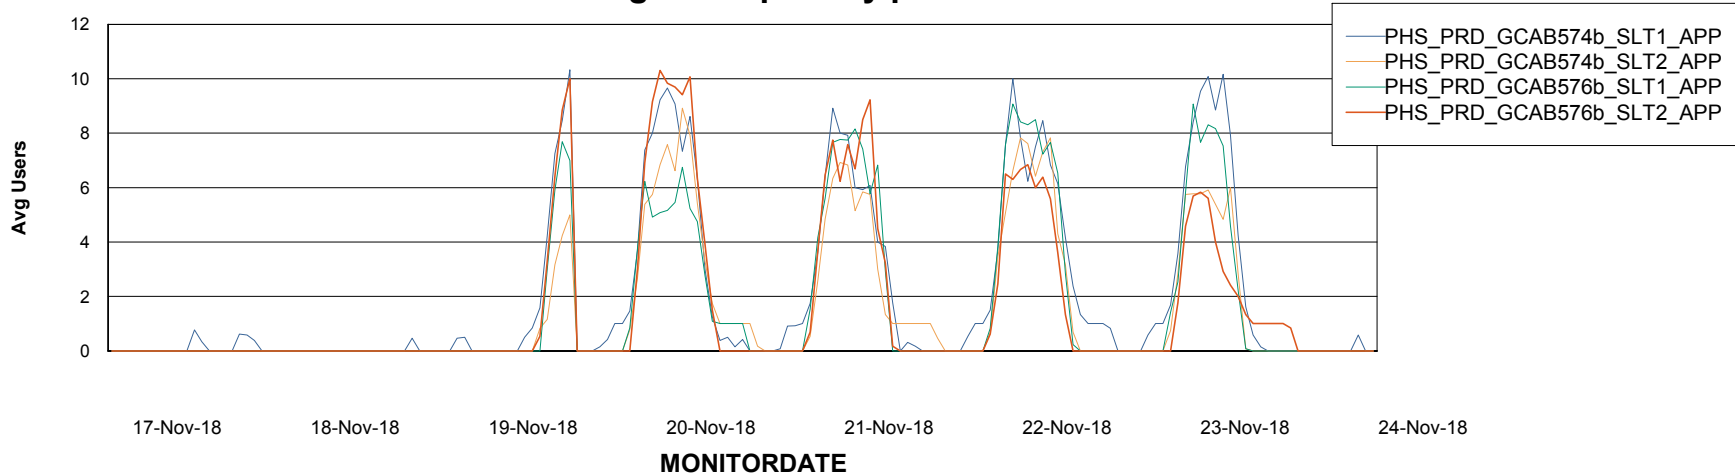

Avg users per day per ABS server