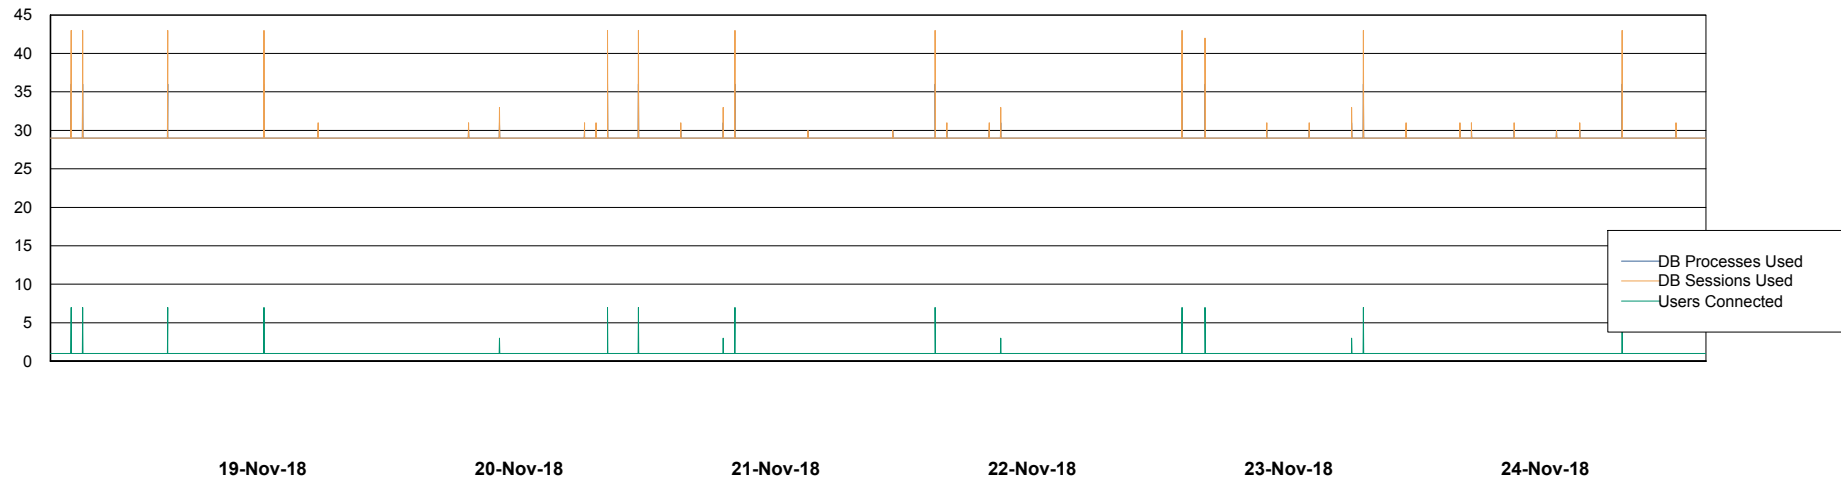

Database Performance PHSDB_Standby

DB Processes Max 500
DB Sessions Max 772