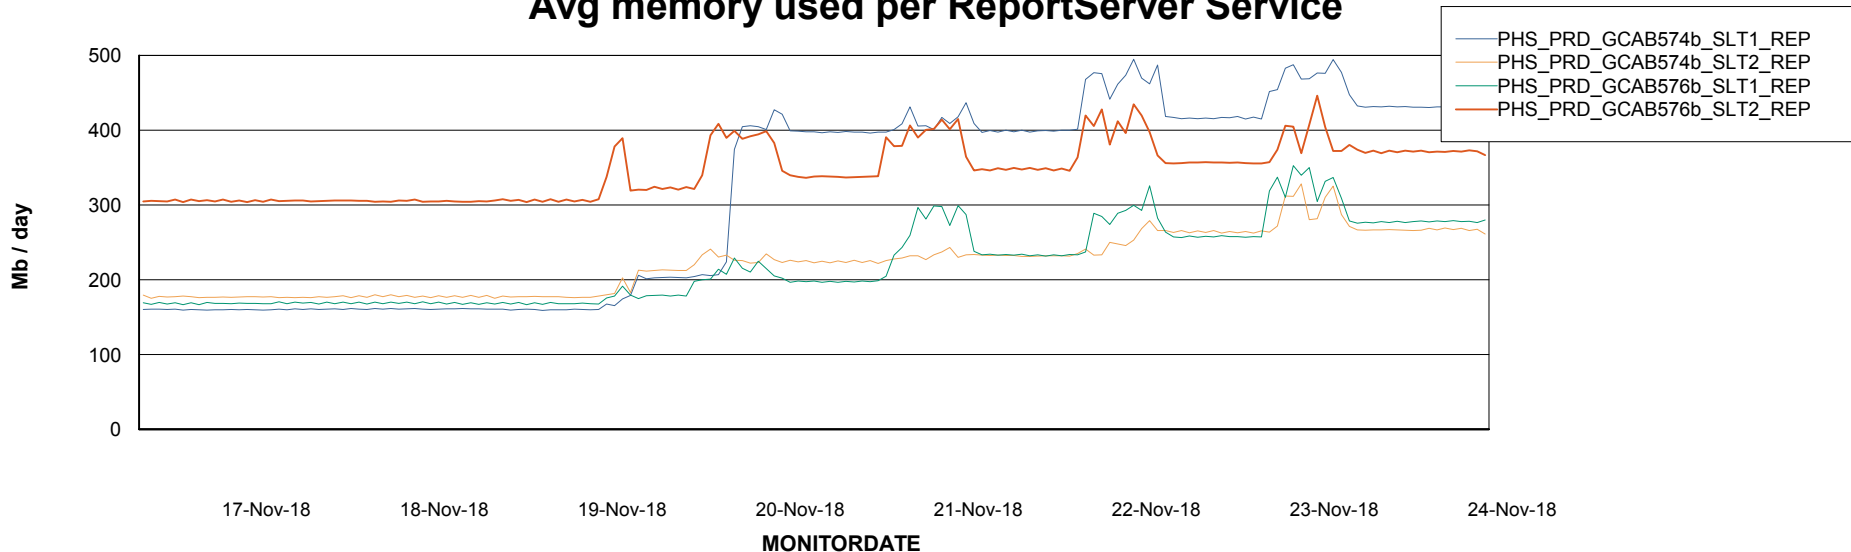

Avg memory used per ABS Server Service

Avg users per day per ABS server

Weekly SLA Customer Report

Customer PHS_Production
Database ID 47

ABSSolute Application ReportServer Services

Avg memory used per ReportServer Service