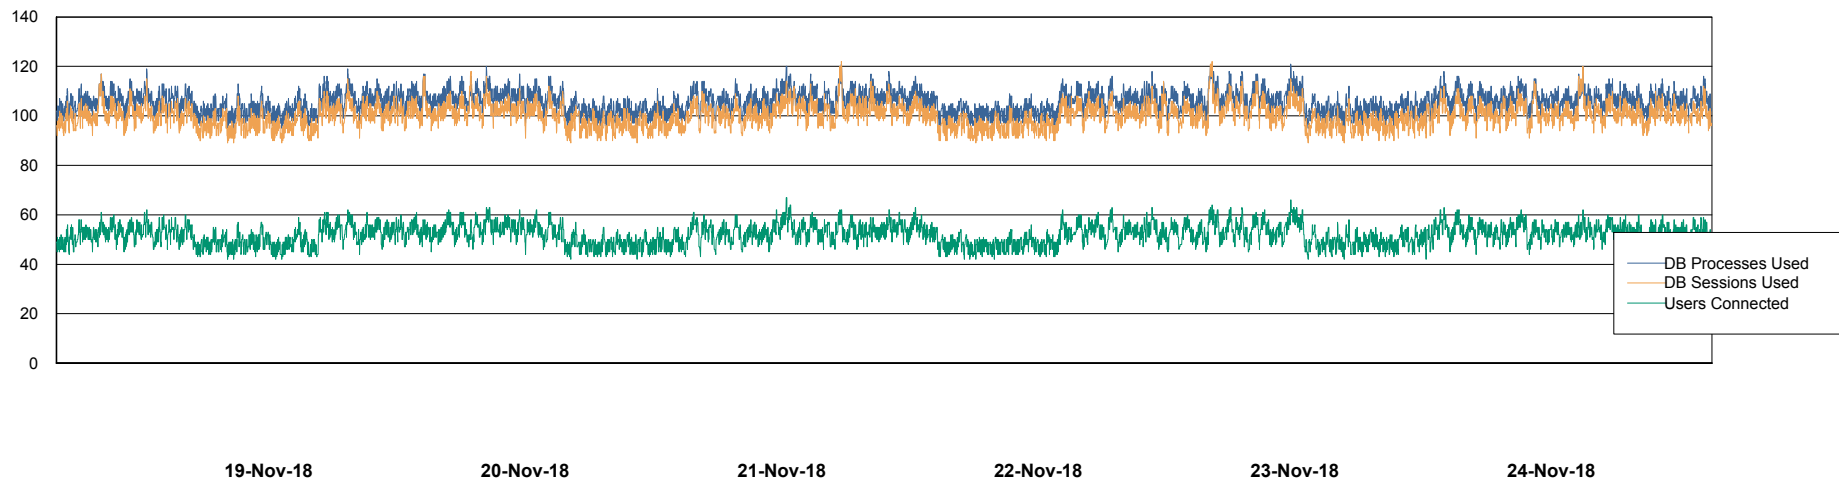

Database Performance PHSDB_Production

DB Processes Max 500
DB Sessions Max 772