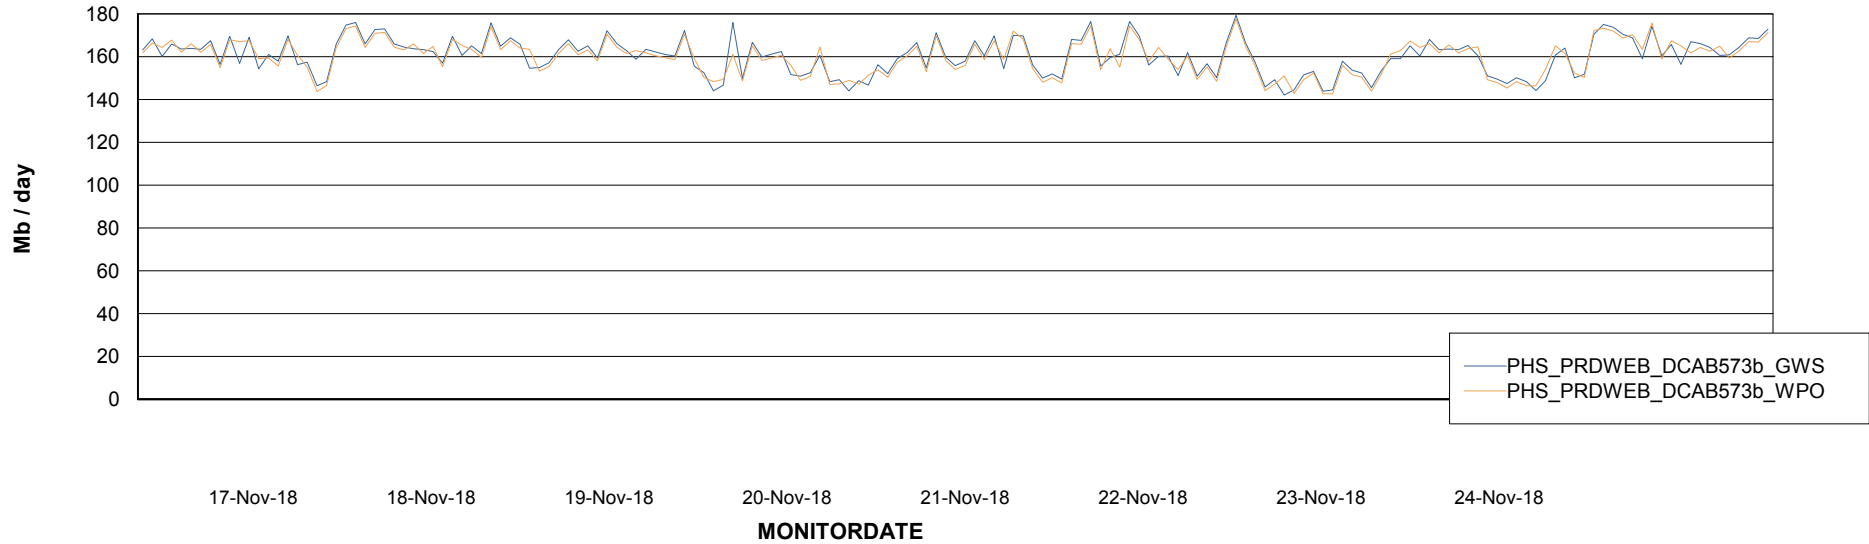

ABSSolute Web Component Services

Avg memory used per ABS Web component