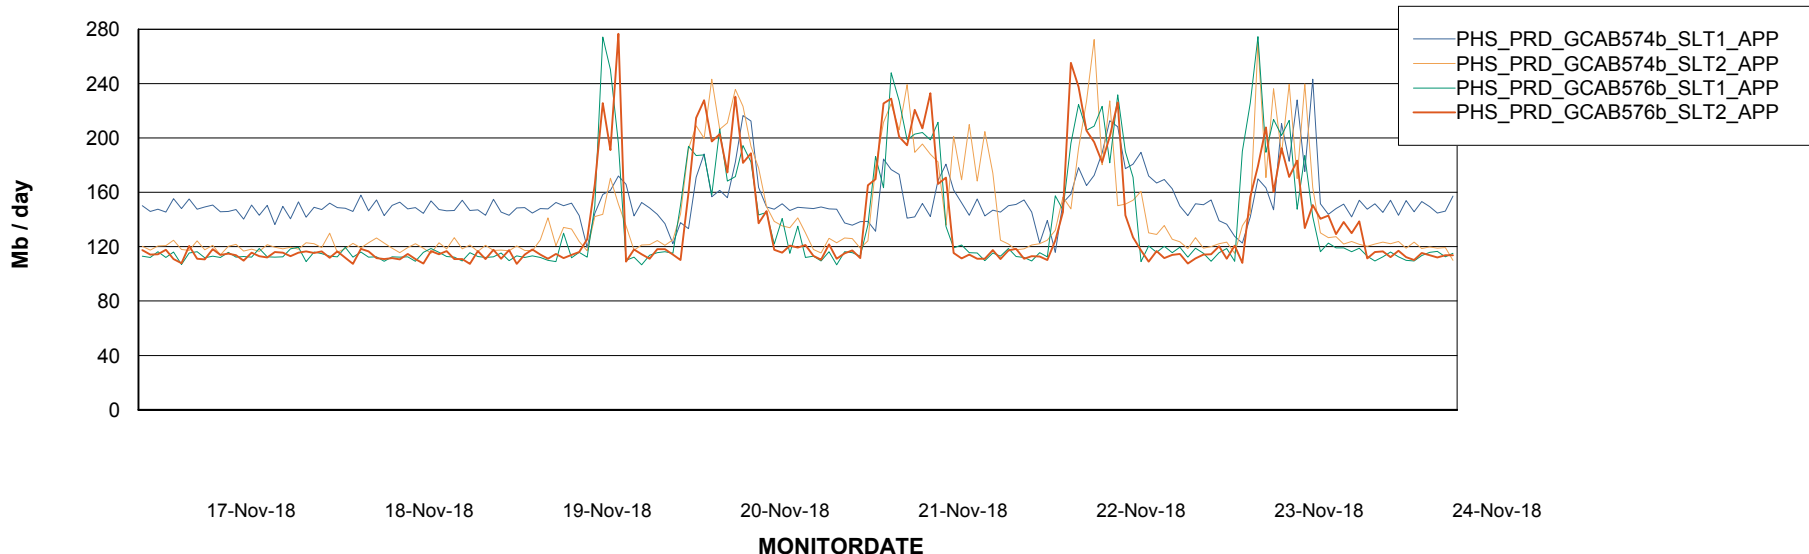

ABSSolute Application Server Services

Avg memory used per ABS Server Service