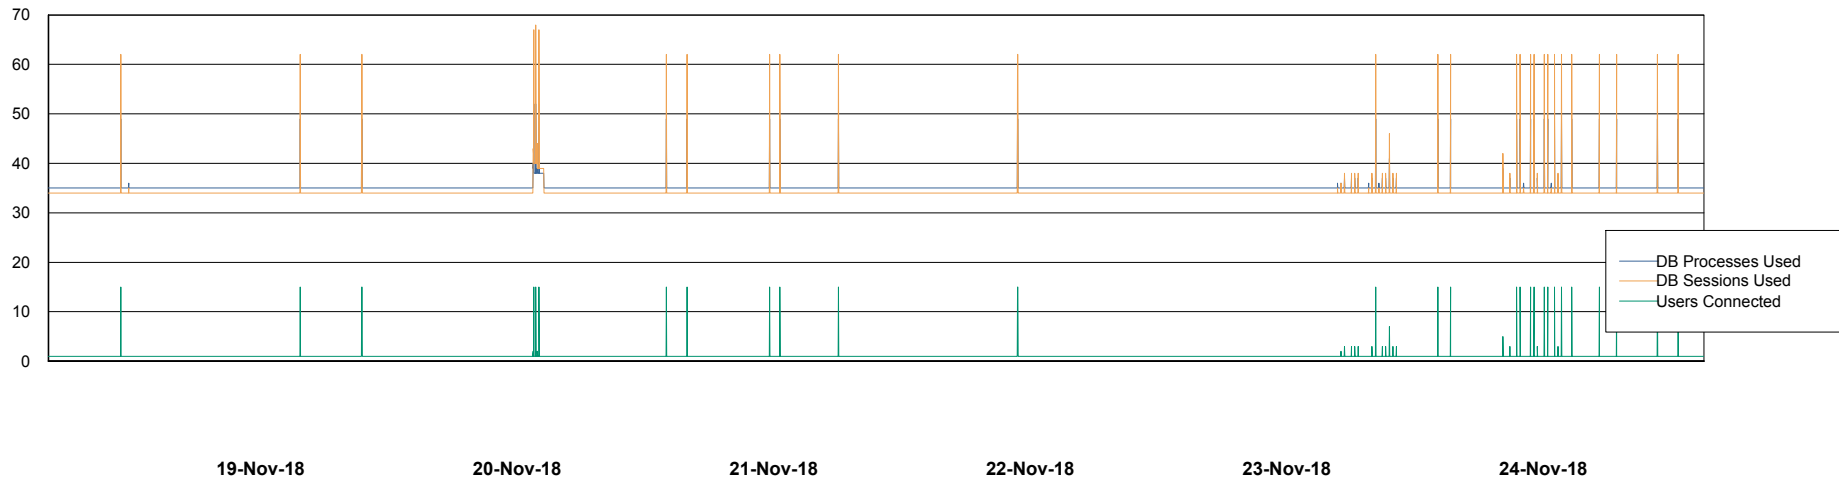

Database Performance PCODB_Standby

DB Processes Max 350
DB Sessions Max 552