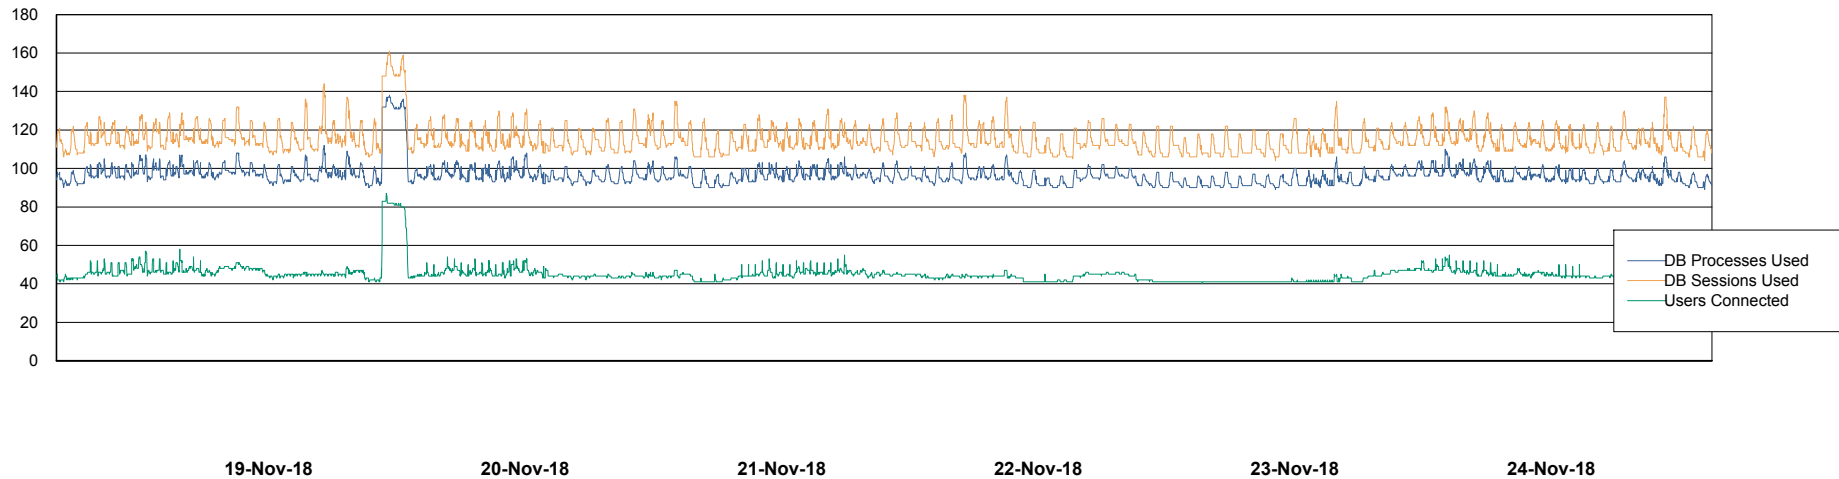

Harddisk Usage PCO_PRD_ORACLE2

	Free disk space on c: (%)	Total disk space on c: (Gb)	Free disk space on d: (%)	Total disk space on d: (Gb)
24-Nov-18	77	279	52	838
23-Nov-18	77	279	52	838
22-Nov-18	77	279	51	838
21-Nov-18	77	279	51	838
20-Nov-18	72	279	51	838
19-Nov-18	72	279	51	838
18-Nov-18	72	279	51	838

Weekly SLA Customer Report

Customer PCO Production
Database ID 44

Database Performance PCODB_Production

DB Processes Max 350
DB Sessions Max 560

Weekly SLA Customer Report

Customer PCO Production
Database ID 44