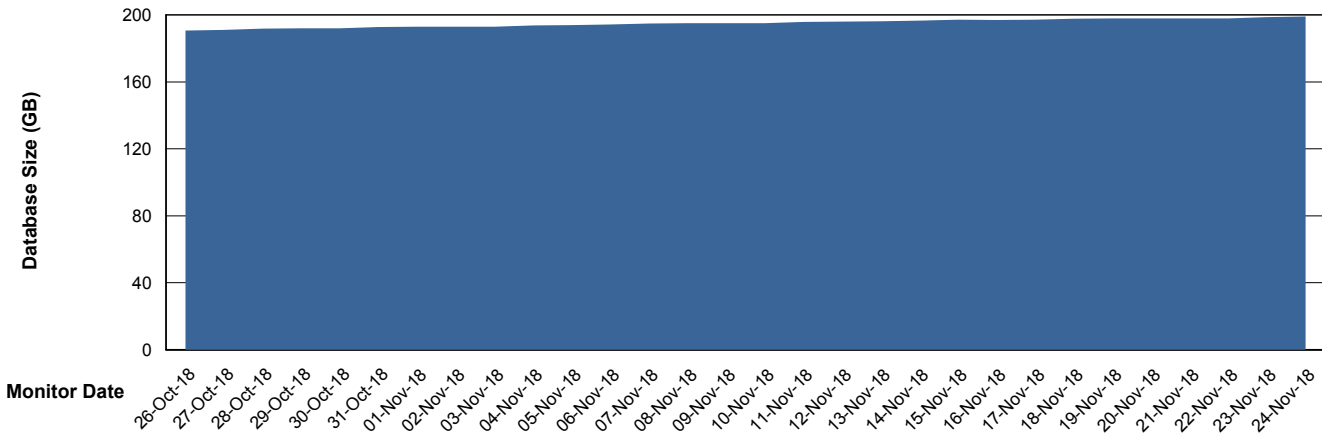

Database Performance PCODB_Standby

DB Processes Max 350
DB Sessions Max 552

Weekly SLA Customer Report

Customer PCO Production
 Database ID 44

DATABASE SIZE PCODB_Production

Database growth over last month