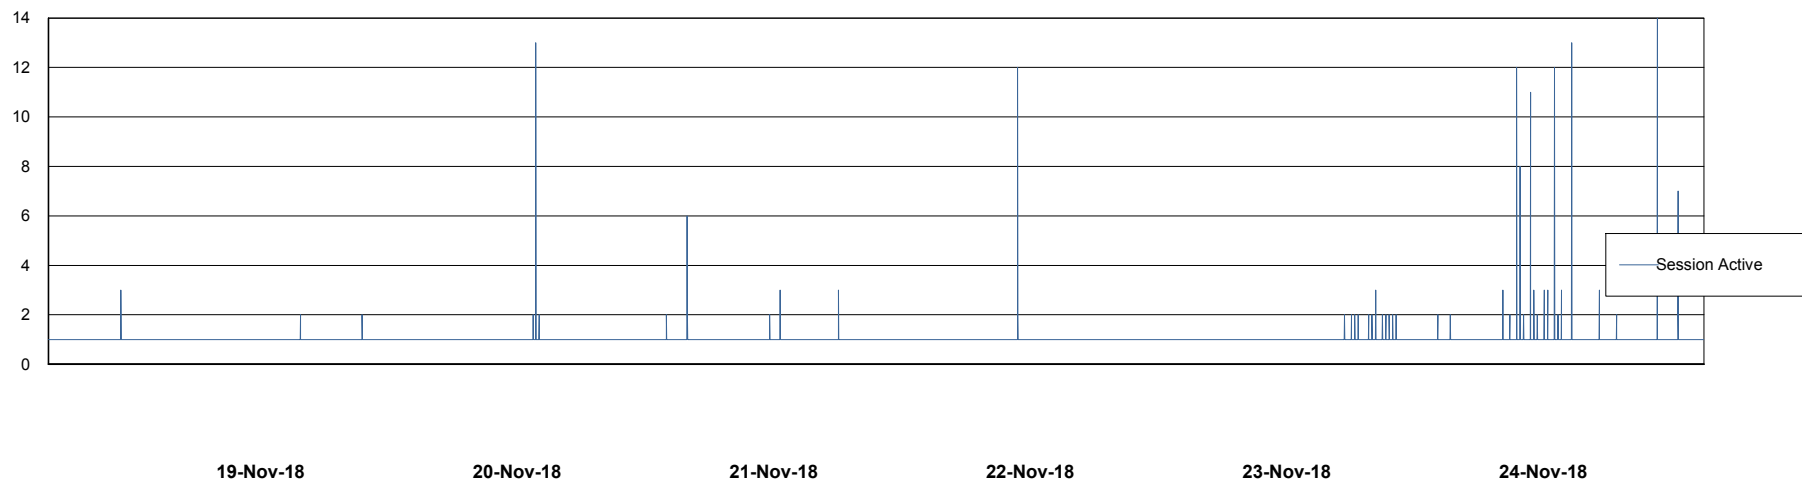

Database Performance PCODB_Standby

DB Processes Max 350
DB Sessions Max 552