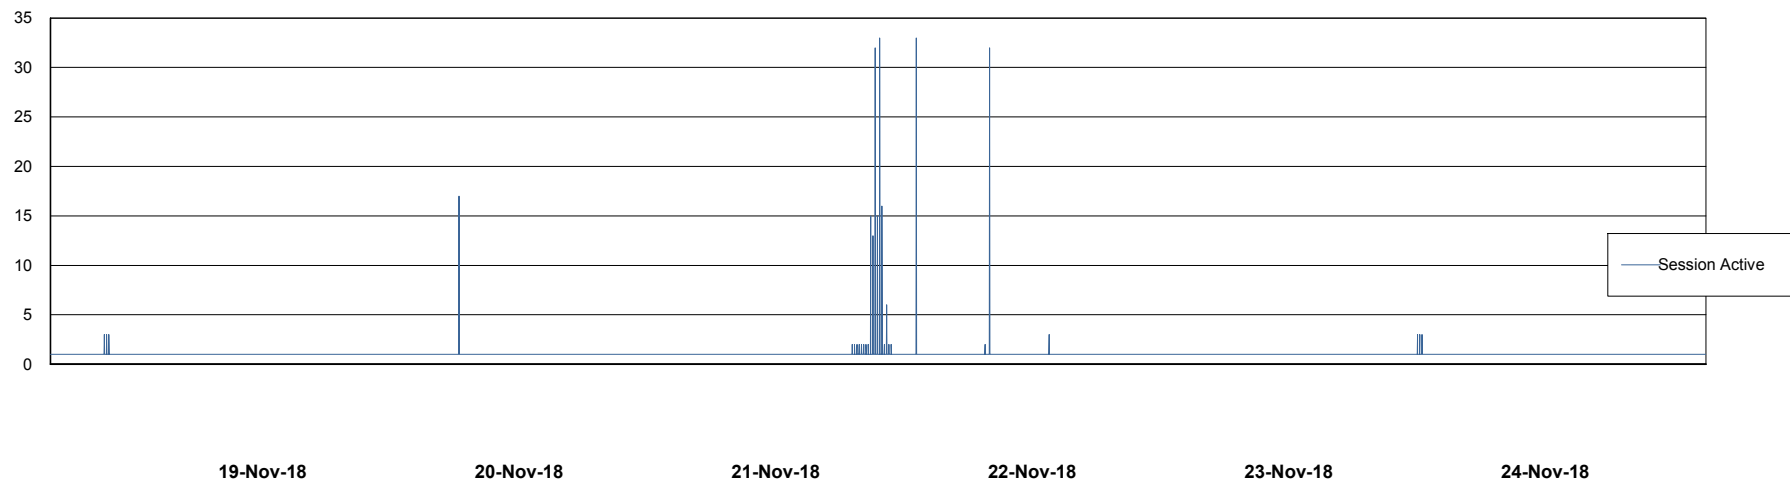

DB Processes Max 1,500
DB Sessions Max 2,272

Weekly SLA Customer Report

Customer NIX_Production
Database ID 51

Database Performance NIXDB_Standby

DB Processes Max 300
DB Sessions Max 480

Weekly SLA Customer Report