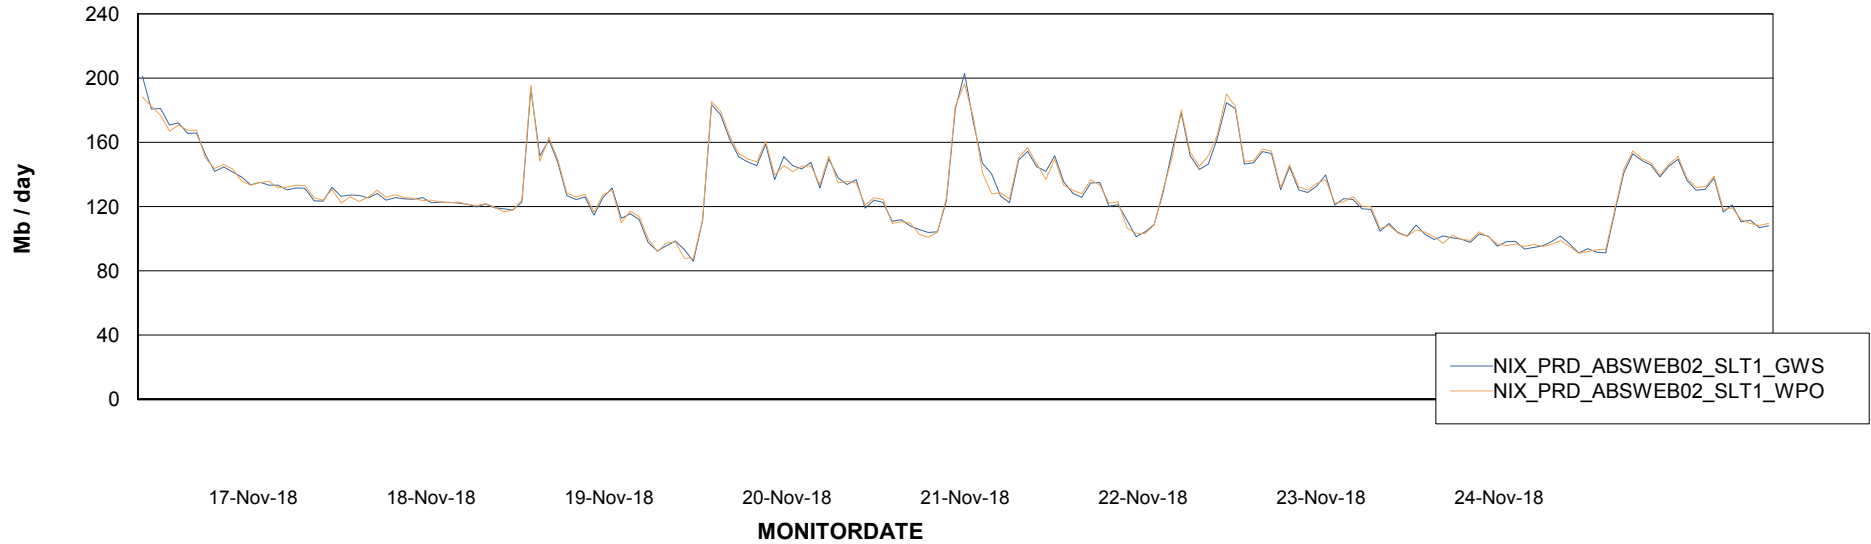

ABSSolute Web Component Services

Avg memory used per ABS Web component