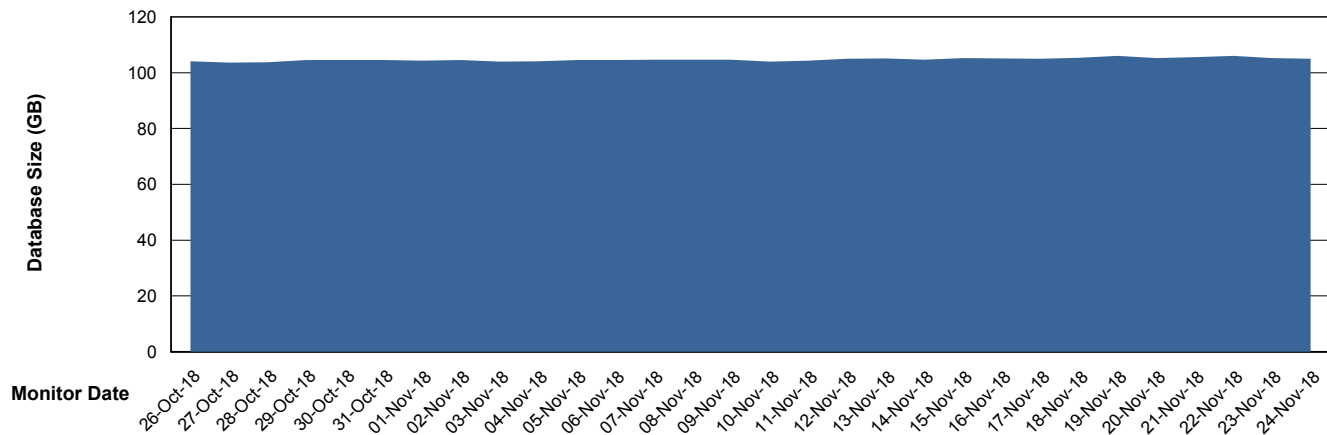

DB Processes Max 1,500
DB Sessions Max 2,272

Weekly SLA Customer Report

Customer NIX_Production
Database ID 51

Database Performance NIXDB_Standby

DB Processes Max 300
DB Sessions Max 480

Weekly SLA Customer Report

Customer NIX_Production
Database ID 51

DATABASE SIZE NIXDB_BI

Database growth over last month

DATABASE SIZE NIXDB_Production

Database growth over last month

Weekly SLA Customer Report

Customer NIX_Production
 Database ID 51