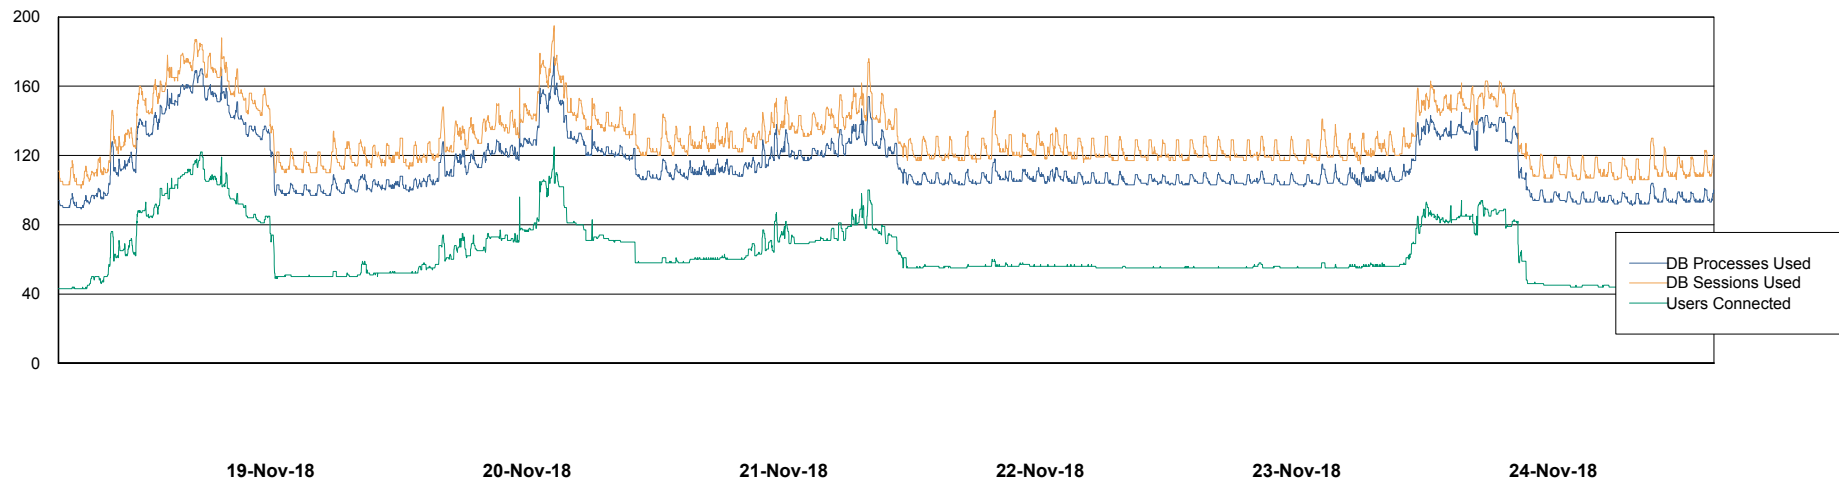

Database Performance NIXDB_Production

DB Processes Max 1,500
DB Sessions Max 2,272