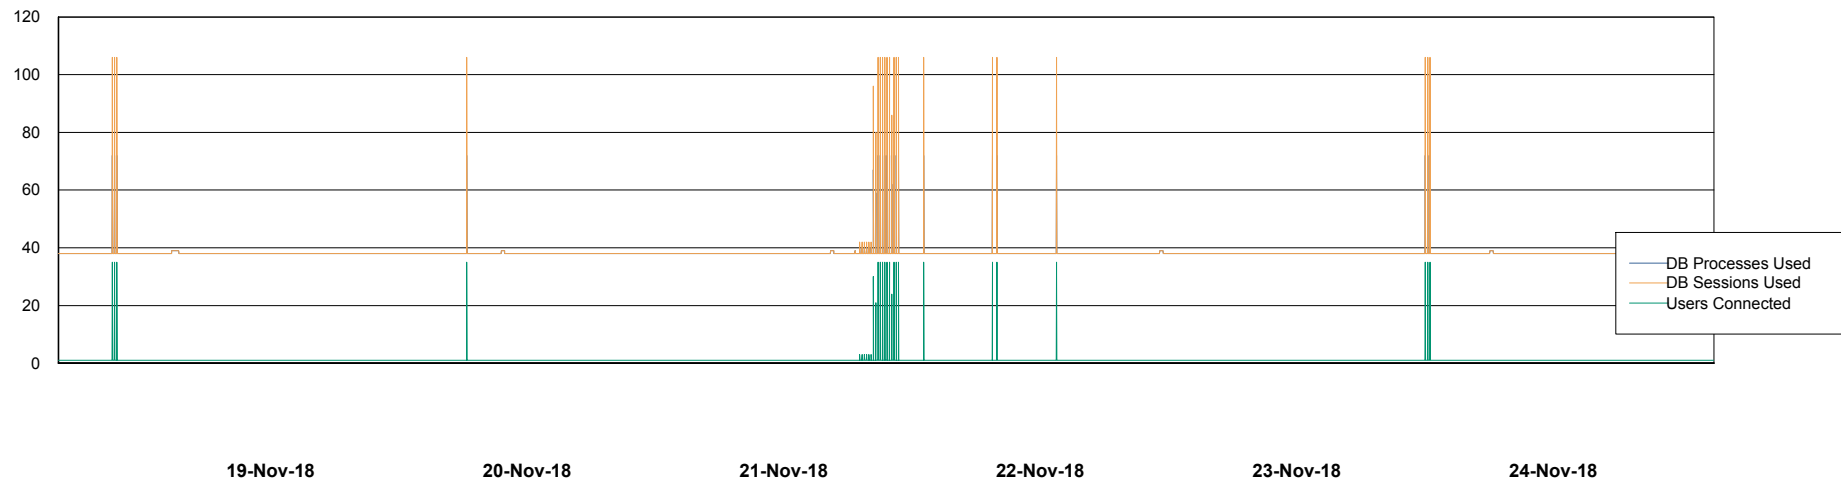

DB Processes Max 1,500
DB Sessions Max 2,272

Weekly SLA Customer Report

Customer NIX_Production
Database ID 51

Database Performance NIXDB_Standby

DB Processes Max 300
DB Sessions Max 480

Weekly SLA Customer Report