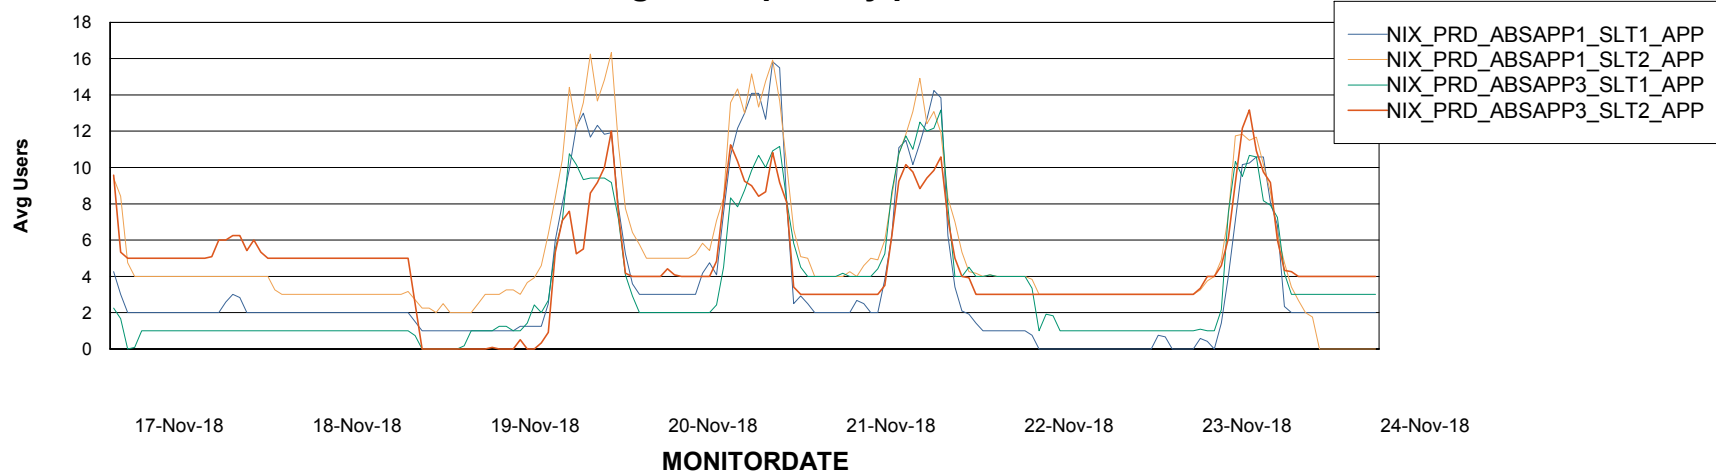

Standby Database Health NIX_Production

Recovery lag for last 7 days

Weekly SLA Customer Report

Customer NIX_Production
Database ID 51

ABSSolute Application Server Services

Avg memory used per ABS Server Service

Avg users per day per ABS server

Weekly SLA Customer Report

Customer NIX_Production
Database ID 51

ABSSolute Application ReportServer Services

Avg memory used per ReportServer Service

Weekly SLA Customer Report