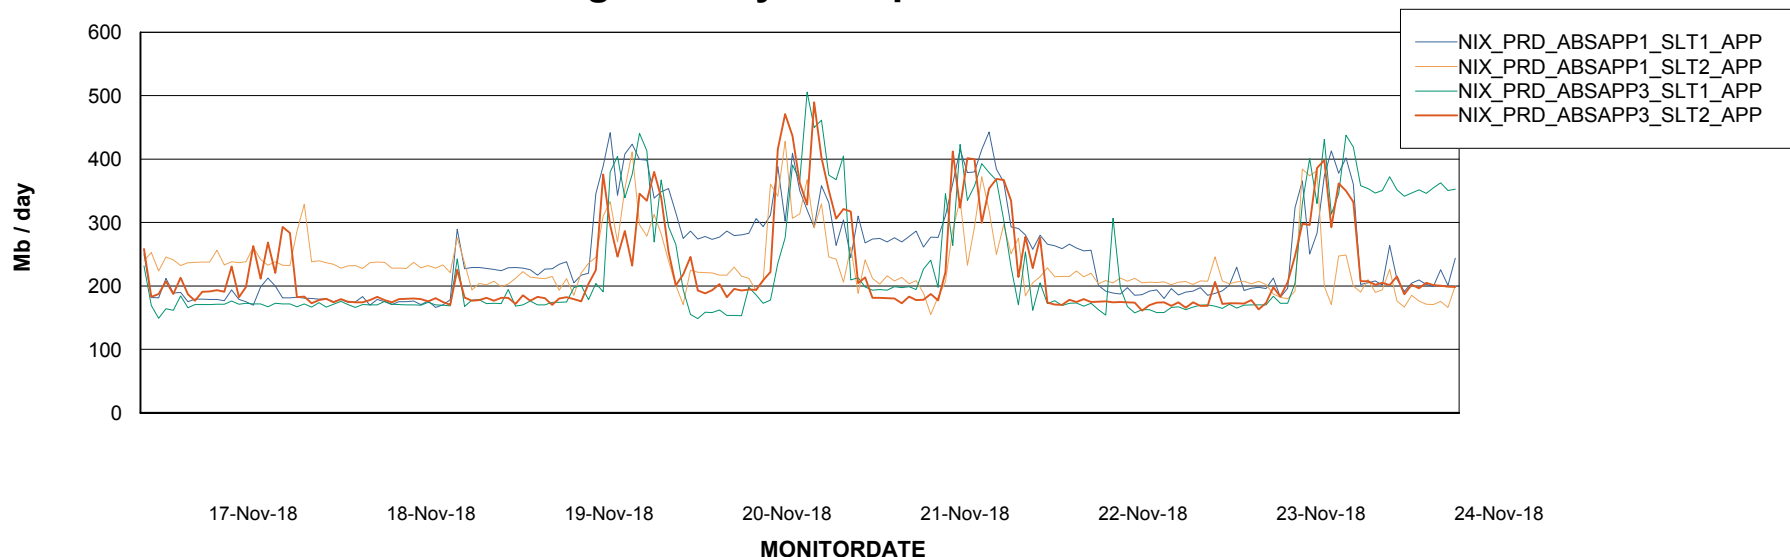

Standby Database Health NIX_Production

Recovery lag for last 7 days

Weekly SLA Customer Report

Customer NIX_Production
Database ID 51

ABSSolute Application Server Services

Avg memory used per ABS Server Service