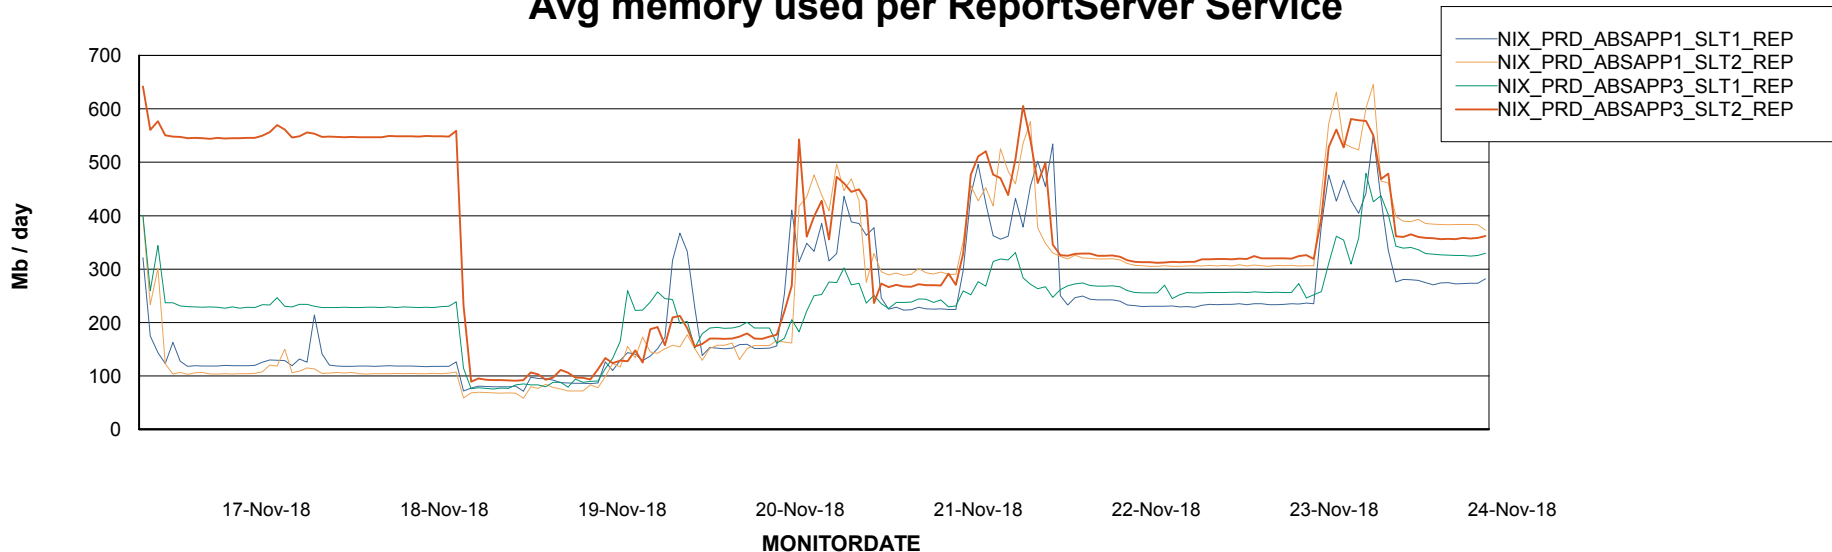

Avg users per day per ABS server

Weekly SLA Customer Report

Customer NIX_Production
Database ID 51

ABSSolute Application ReportServer Services

Avg memory used per ReportServer Service

Weekly SLA Customer Report