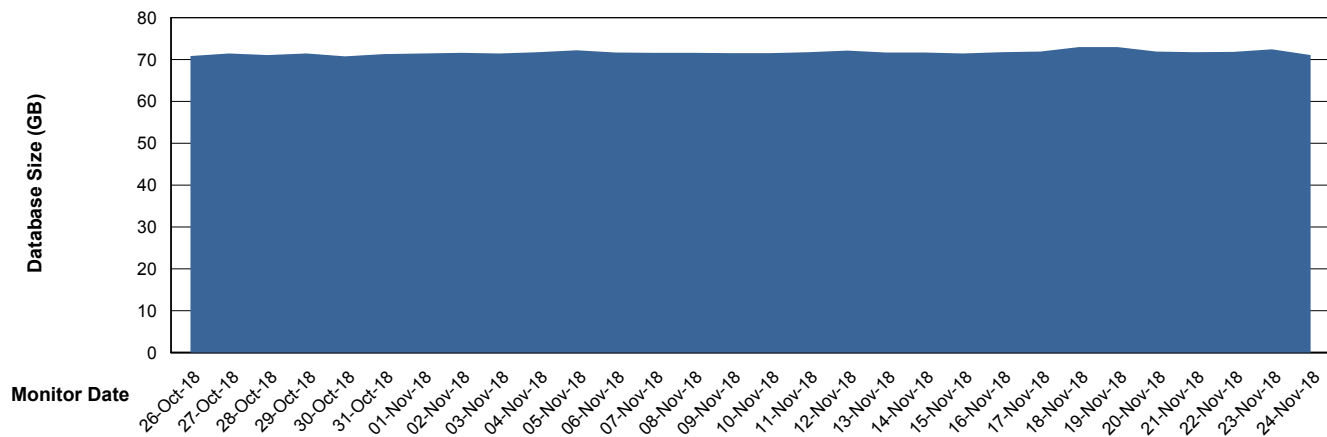

Weekly SLA Customer Report

Customer LLG_Production
Database ID 53

DATABASE SIZE LLGDB_Production

Database growth over last month

DATABASE SIZE LLGDBBI_Production

Database growth over last month

Weekly SLA Customer Report