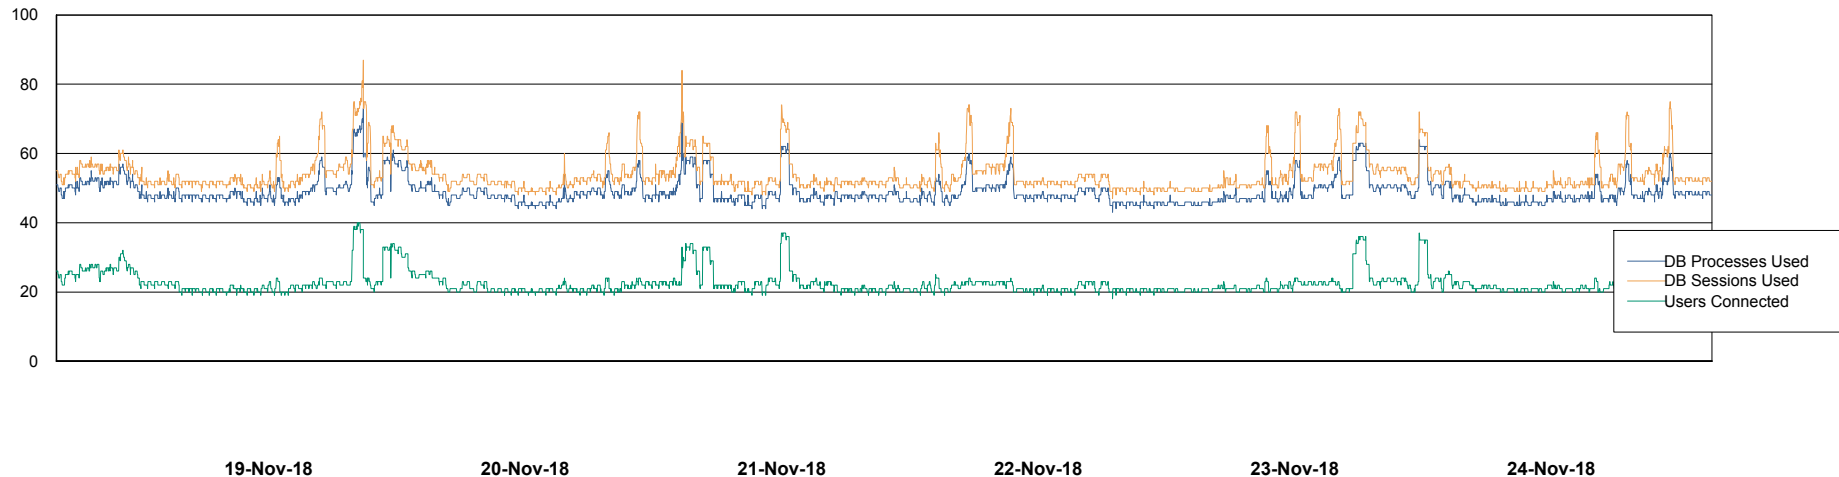

Database Performance LLGDB_Standby

DB Processes Max 520
DB Sessions Max 804

Weekly SLA Customer Report

Customer LLG_Production
Database ID 53

Database Performance LLGDBBI_Production

DB Processes Max 500
DB Sessions Max 780