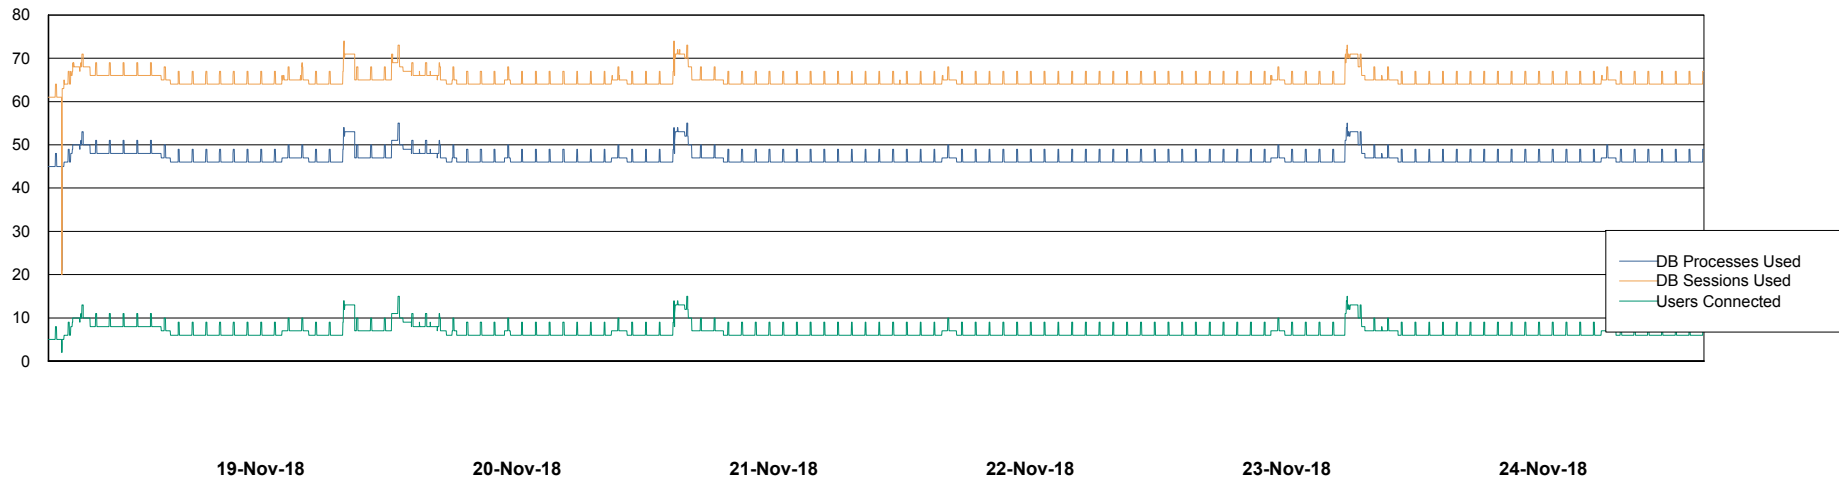

Database Performance LLGDB_Standby

DB Processes Max 520
DB Sessions Max 804