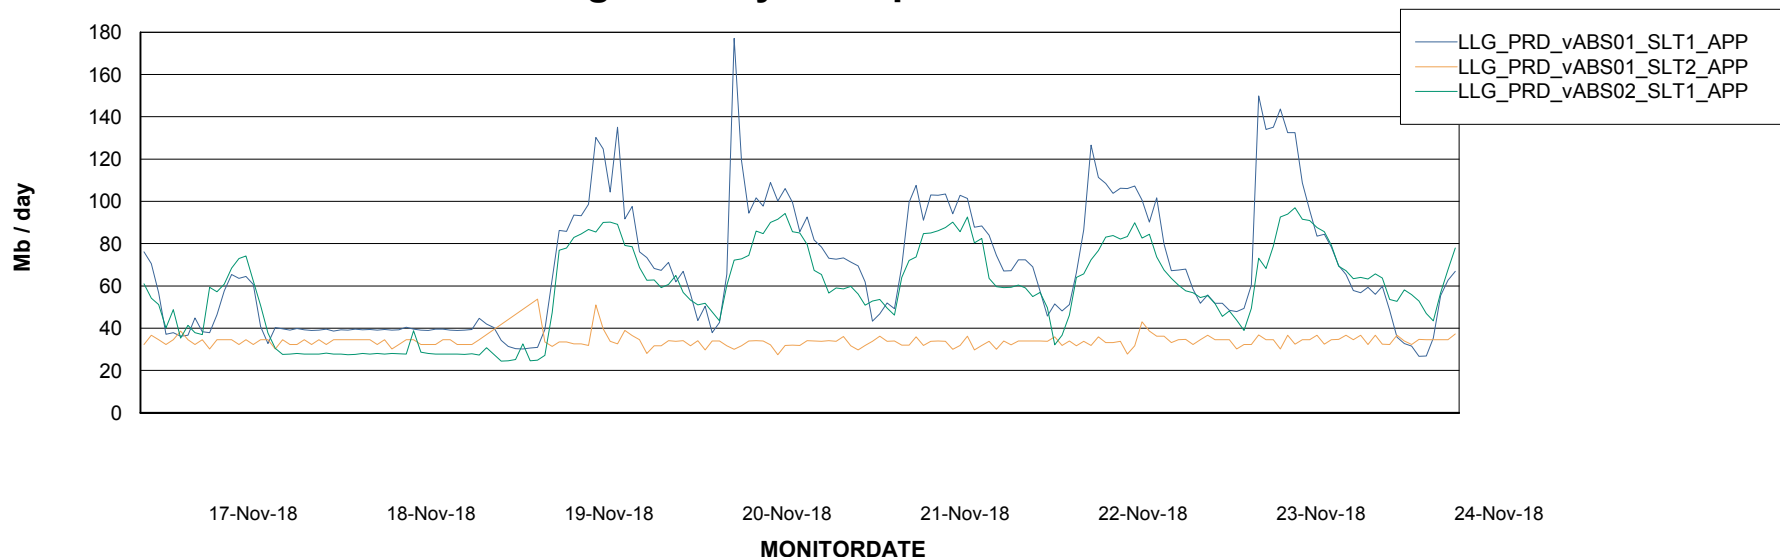

ABSSolute Application Server Services

Avg memory used per ABS Server Service