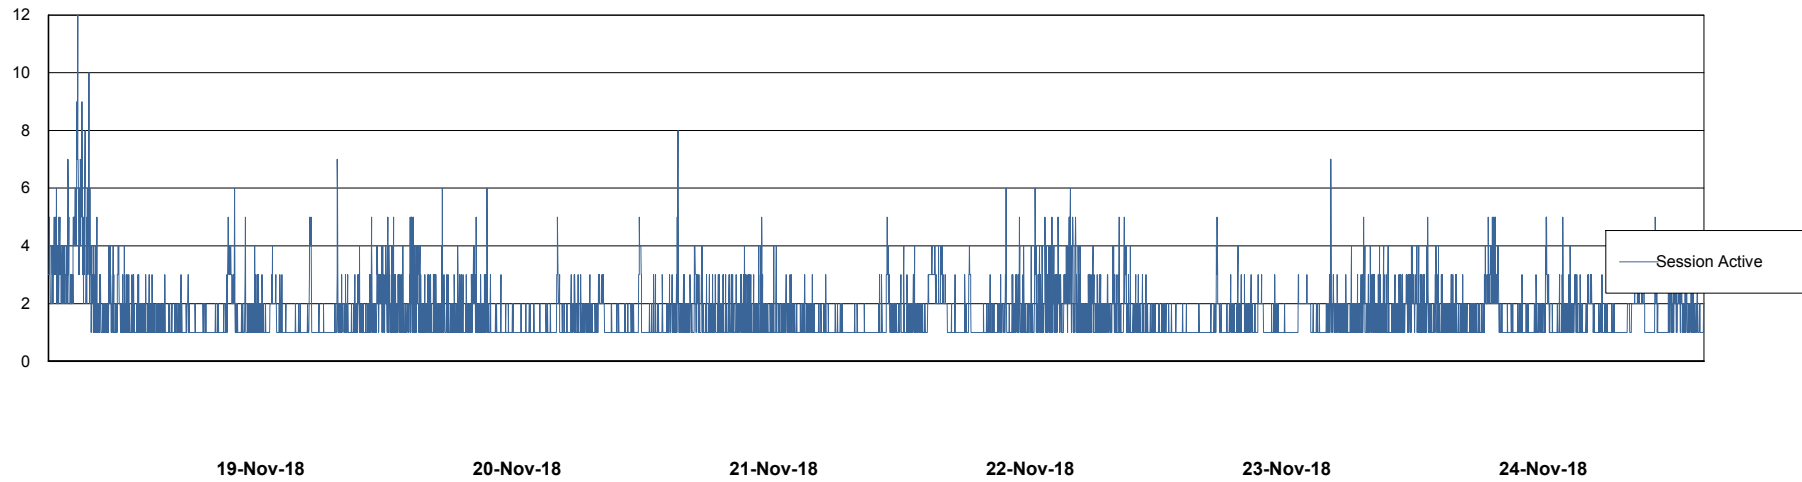

Weekly SLA Customer Report

Customer LLG_Production
 Database ID 53

Harddisk Usage LLG_PRD_vABS02

	Free disk space on c: (%)	Total disk space on c: (Gb)	Free disk space on d: (%)	Total disk space on d: (Gb)
24-Nov-18	38	170	56	150
23-Nov-18	39	170	56	150
22-Nov-18	39	170	56	150
21-Nov-18	39	170	56	150
20-Nov-18	39	170	56	150
19-Nov-18	39	170	56	150
18-Nov-18	40	170	56	150

Weekly SLA Customer Report

Customer LLG_Production
Database ID 53

Database Performance LLGDB_Production

DB Processes Max 520
DB Sessions Max 804

Weekly SLA Customer Report

Customer LLG_Production
Database ID 53