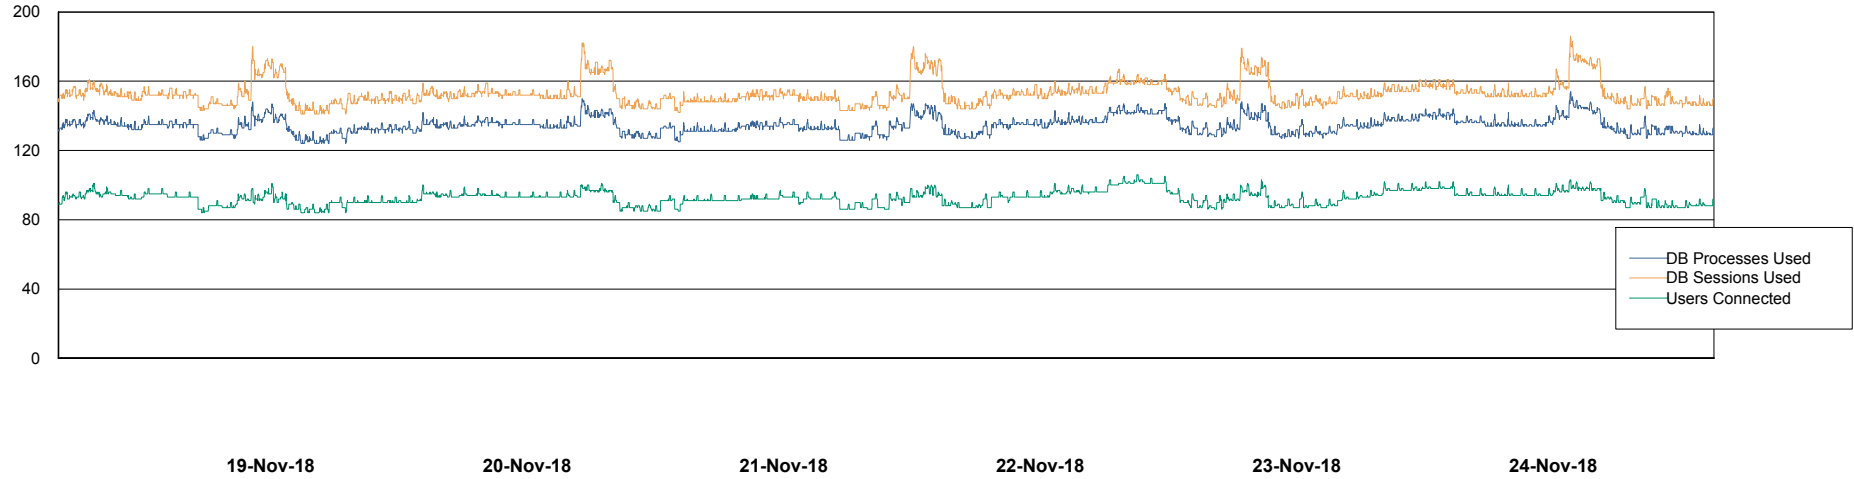

Database Performance LLGDB_Production

DB Processes Max 520
DB Sessions Max 804