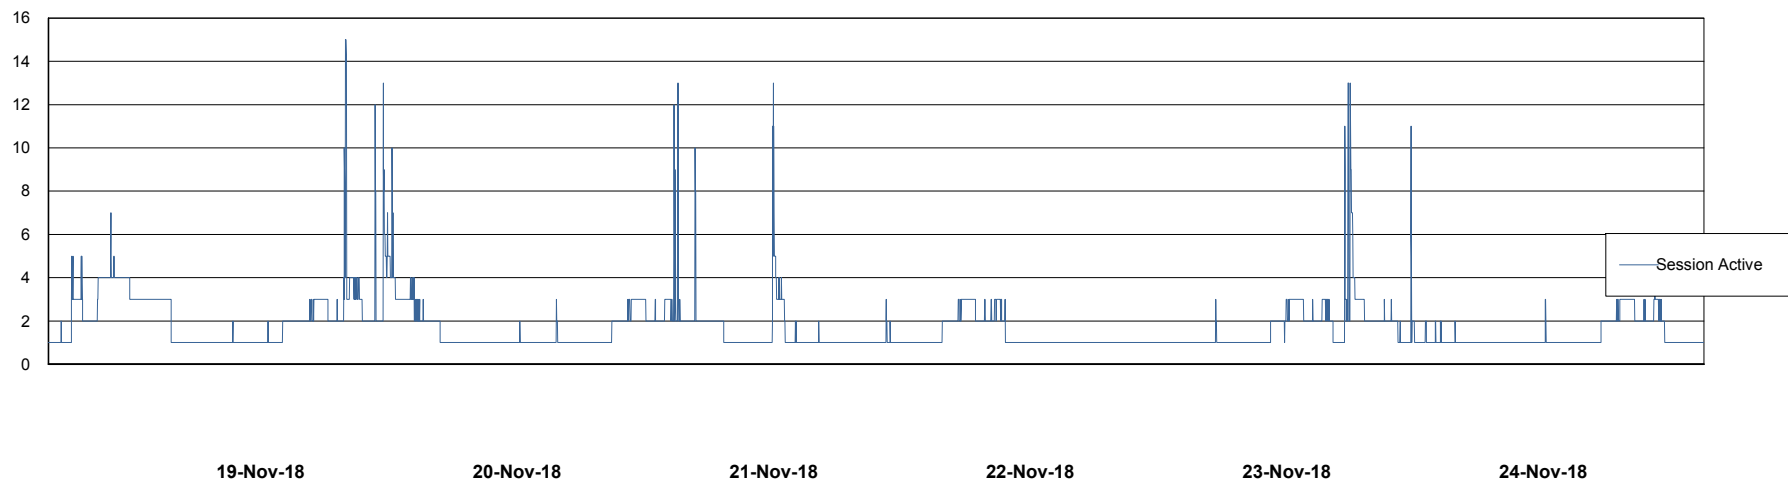

Database Performance LLGDB_Standby

DB Processes Max 520
DB Sessions Max 804

Weekly SLA Customer Report

Customer LLG_Production
Database ID 53

Database Performance LLGDBBI_Production

DB Processes Max 500
DB Sessions Max 780