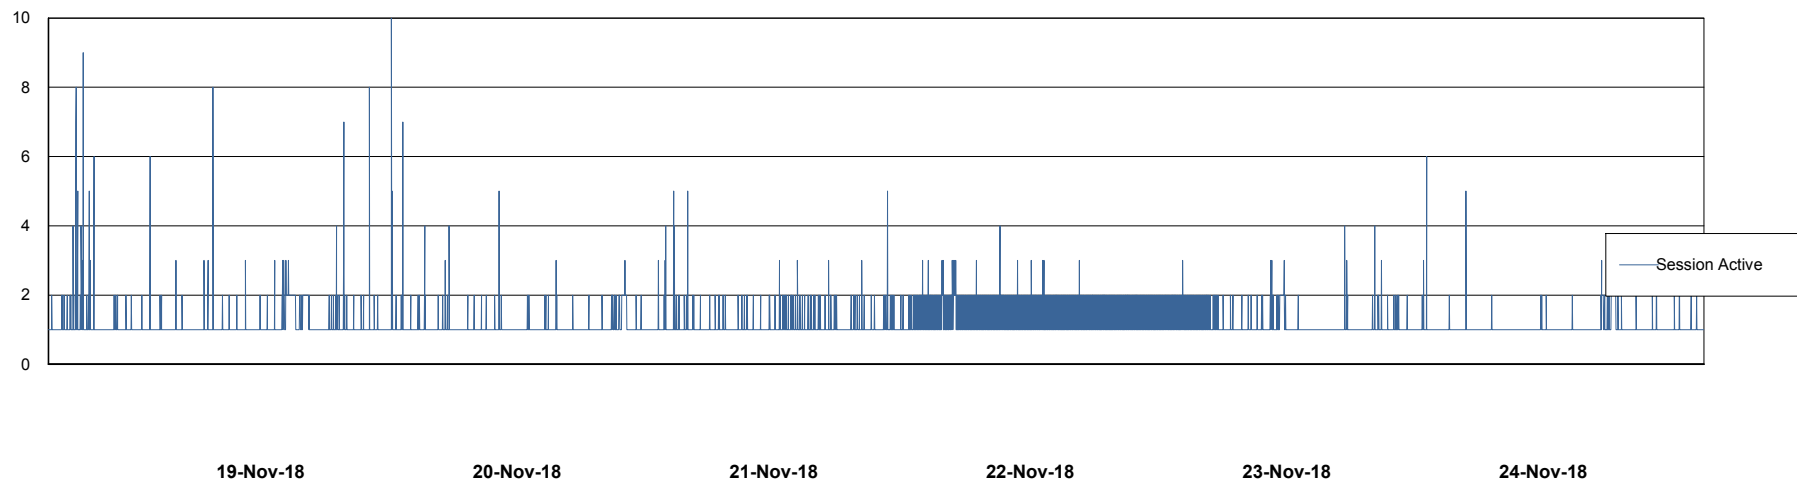

Database Performance LLGDB_Standby

DB Processes Max 520
DB Sessions Max 804