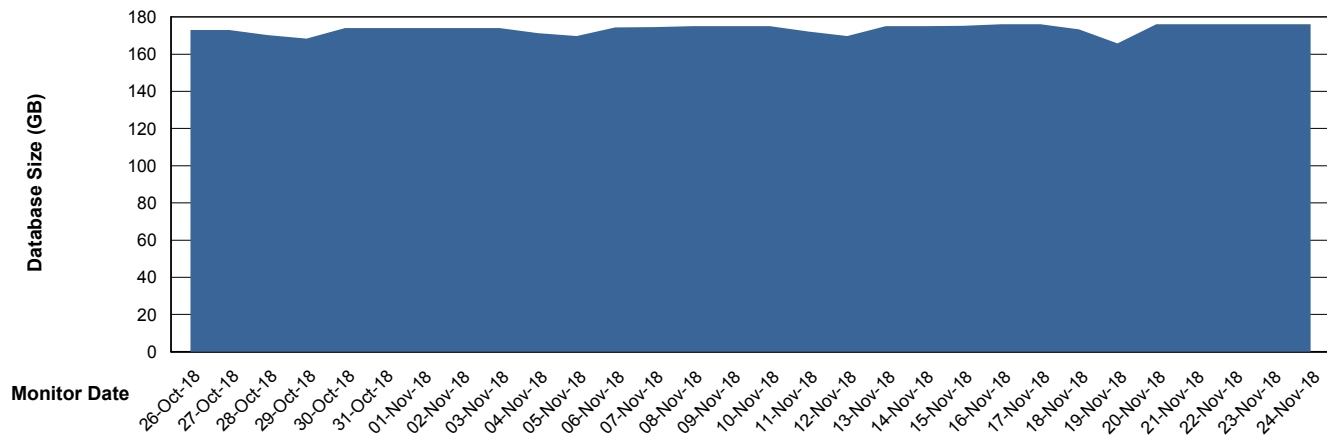

Database Performance LLGDB_Standby

DB Processes Max 520
DB Sessions Max 804

Weekly SLA Customer Report

Customer LLG_Production
Database ID 53

Database Performance LLGDBBI_Production

DB Processes Max 500
DB Sessions Max 780

Weekly SLA Customer Report

Customer LLG_Production
Database ID 53

DATABASE SIZE LLGDB_Production

Database growth over last month

DATABASE SIZE LLGDBBI_Production

Database growth over last month

Weekly SLA Customer Report