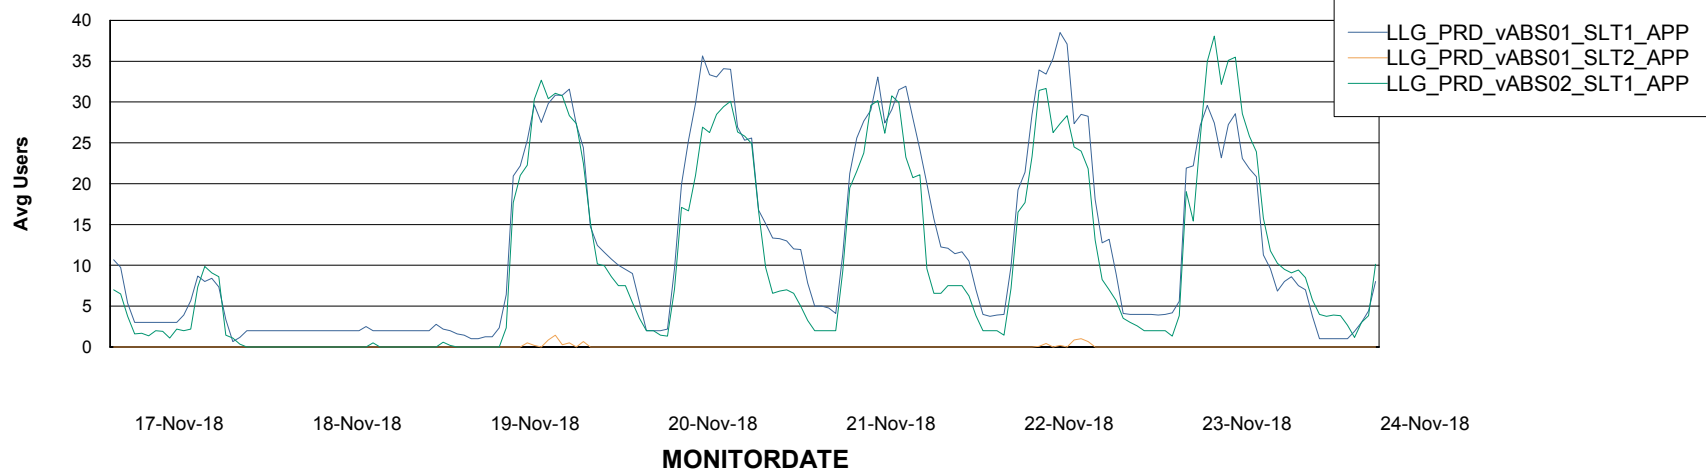

Weekly SLA Customer Report

Customer LLG_Production
Database ID 53

ABSSolute Application Server Services

Avg memory used per ABS Server Service

Avg users per day per ABS server

Weekly SLA Customer Report

Customer LLG_Production
Database ID 53