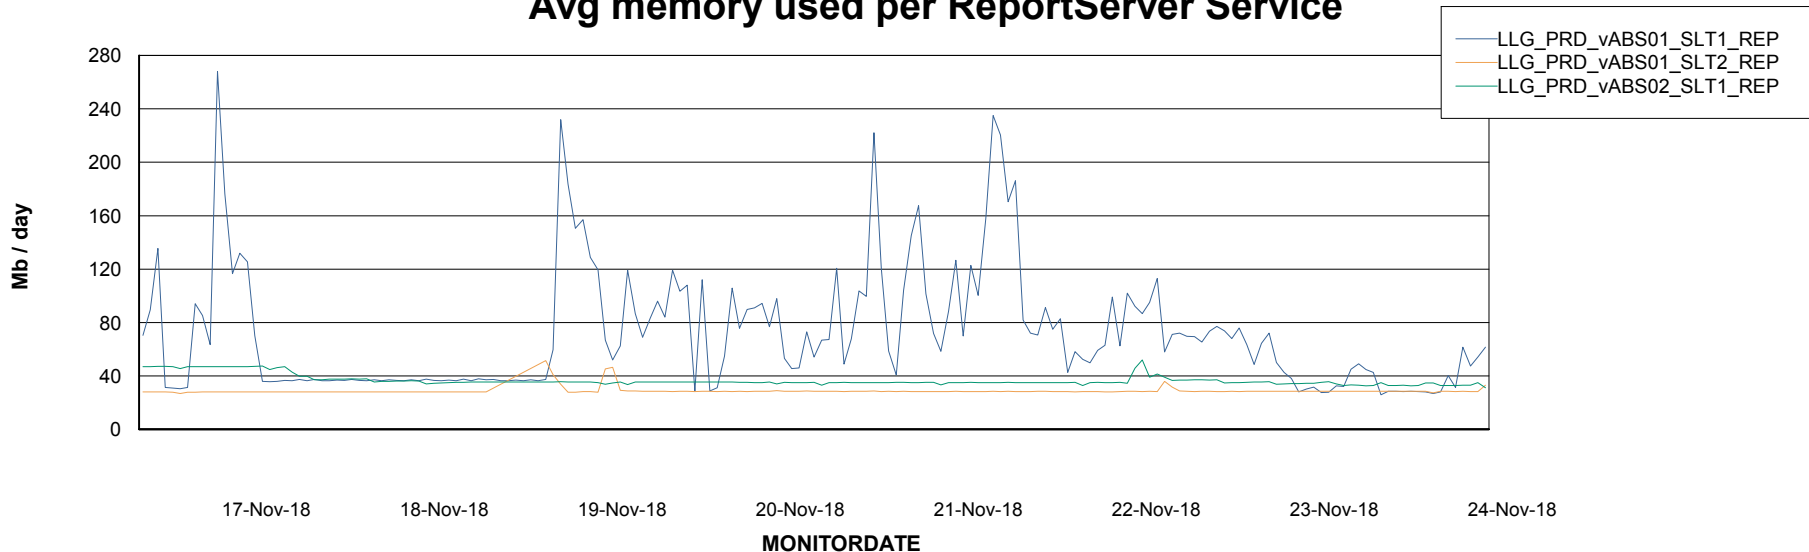

ABSSolute Application ReportServer Services

Avg memory used per ReportServer Service