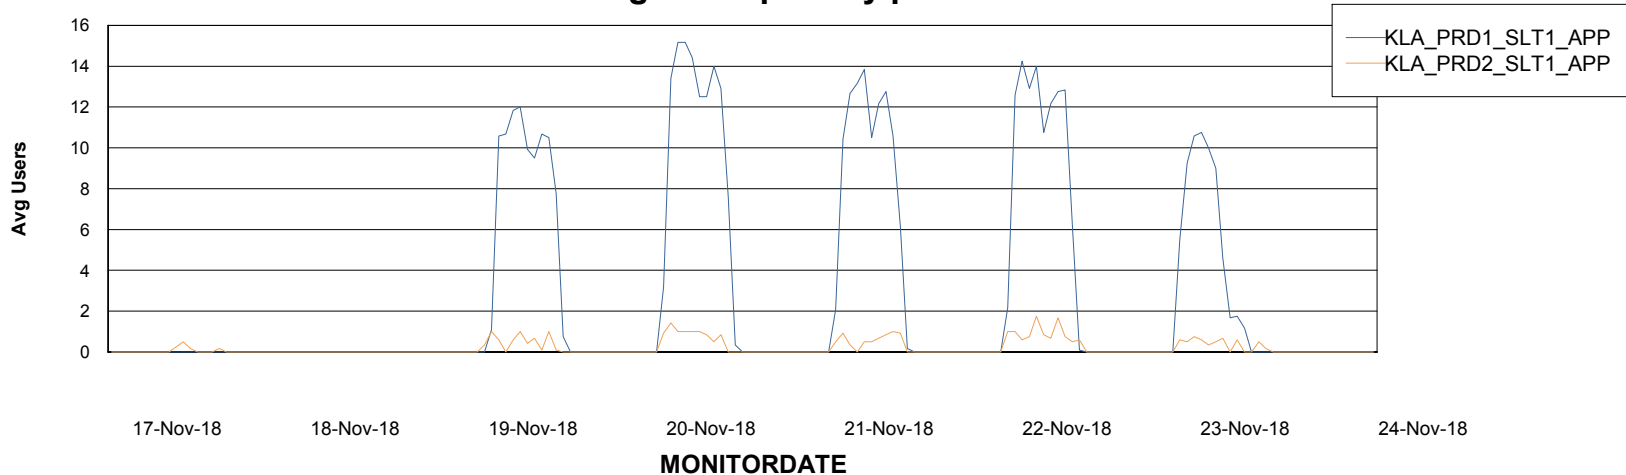

Avg users per day per ABS server