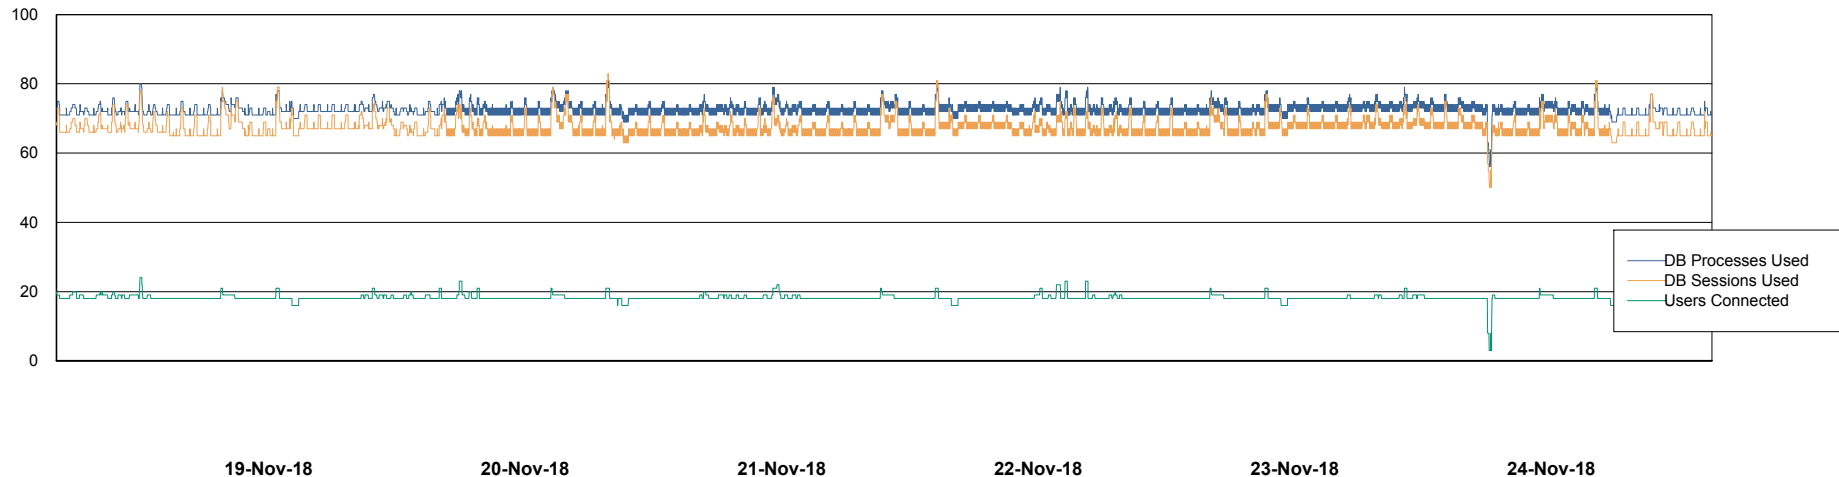

Database Performance KLADB_Production

DB Processes Max 500
DB Sessions Max 772