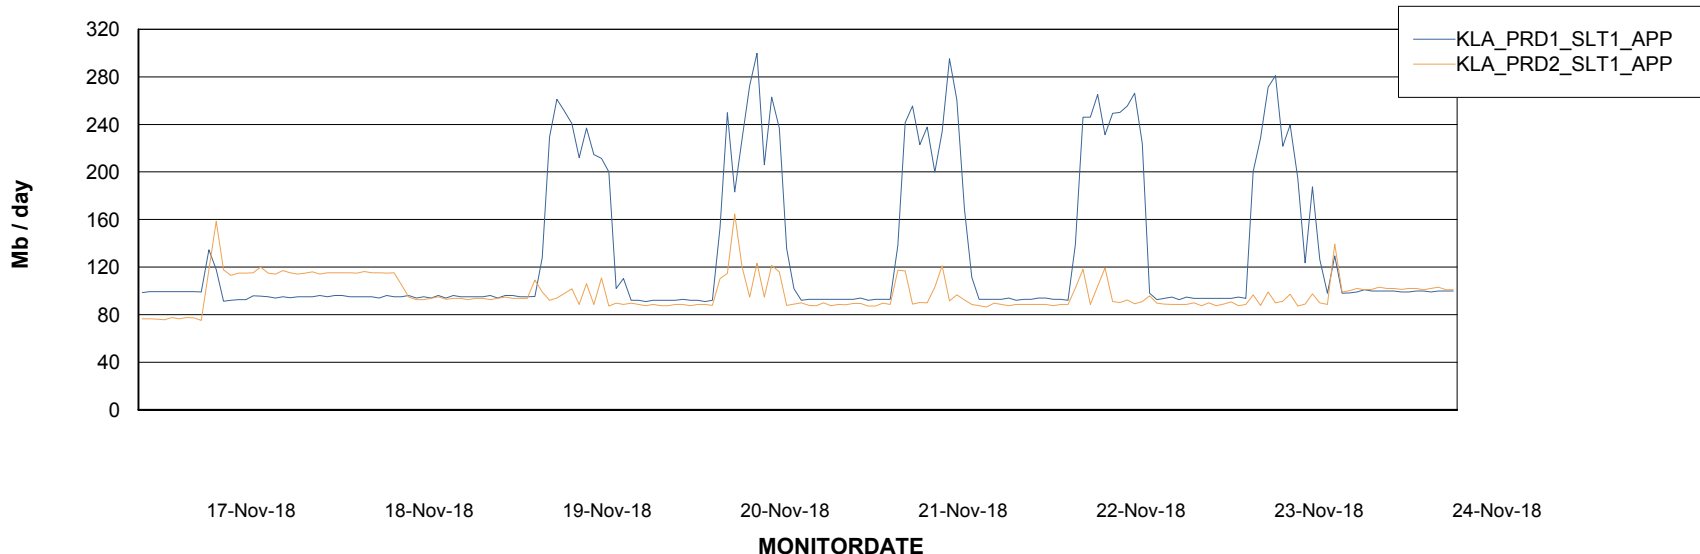

ABSSolute Application Server Services

Avg memory used per ABS Server Service