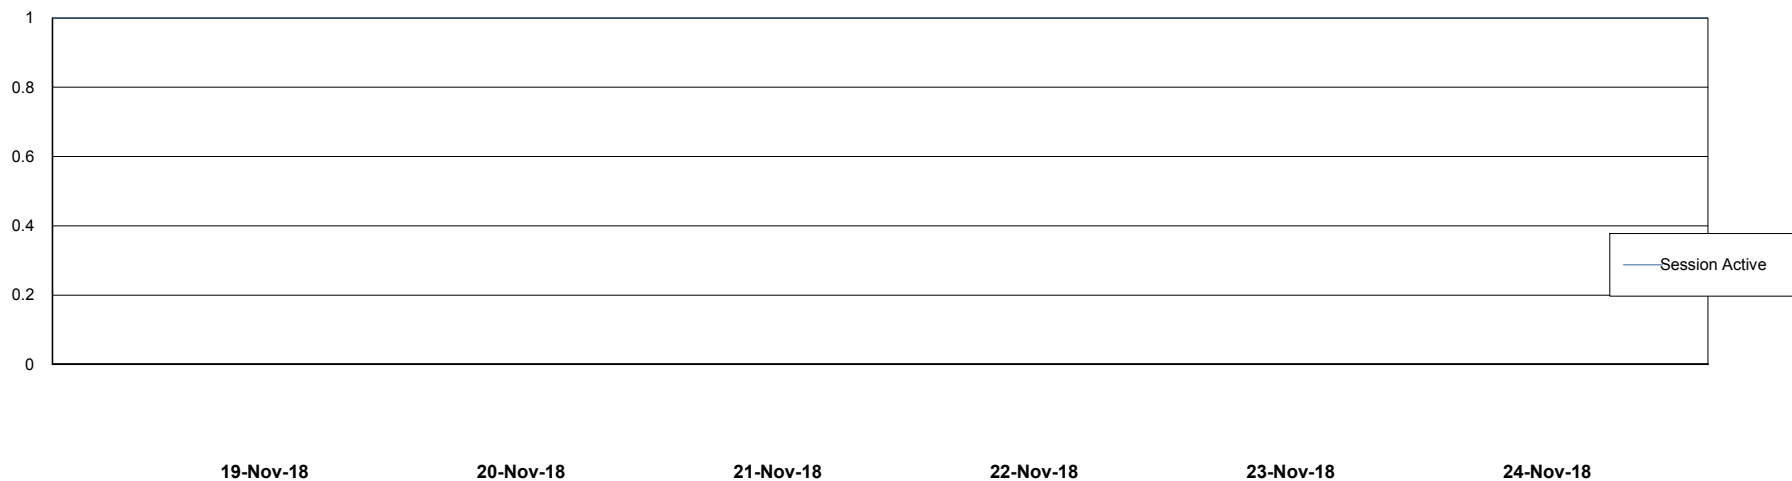

Database Performance KLADB_Standby

DB Processes Max 500
DB Sessions Max 772