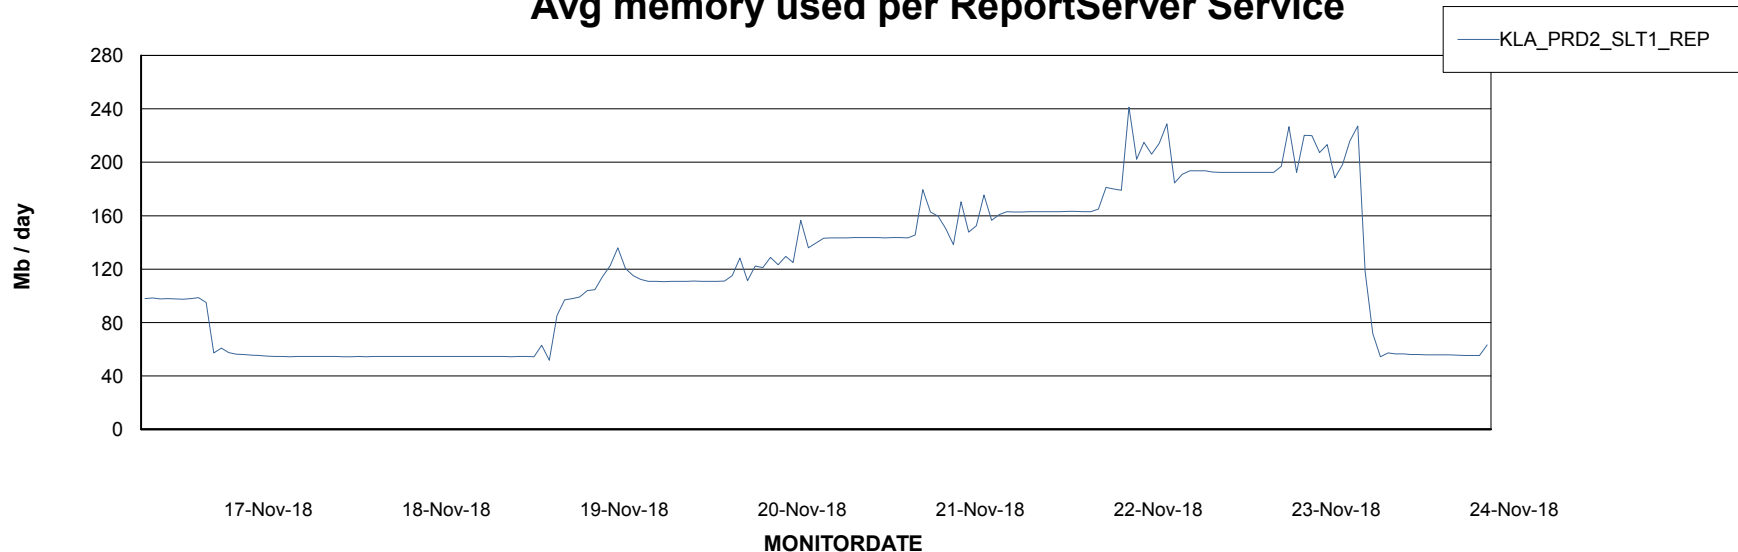

ABSSolute Application ReportServer Services

Avg memory used per ReportServer Service