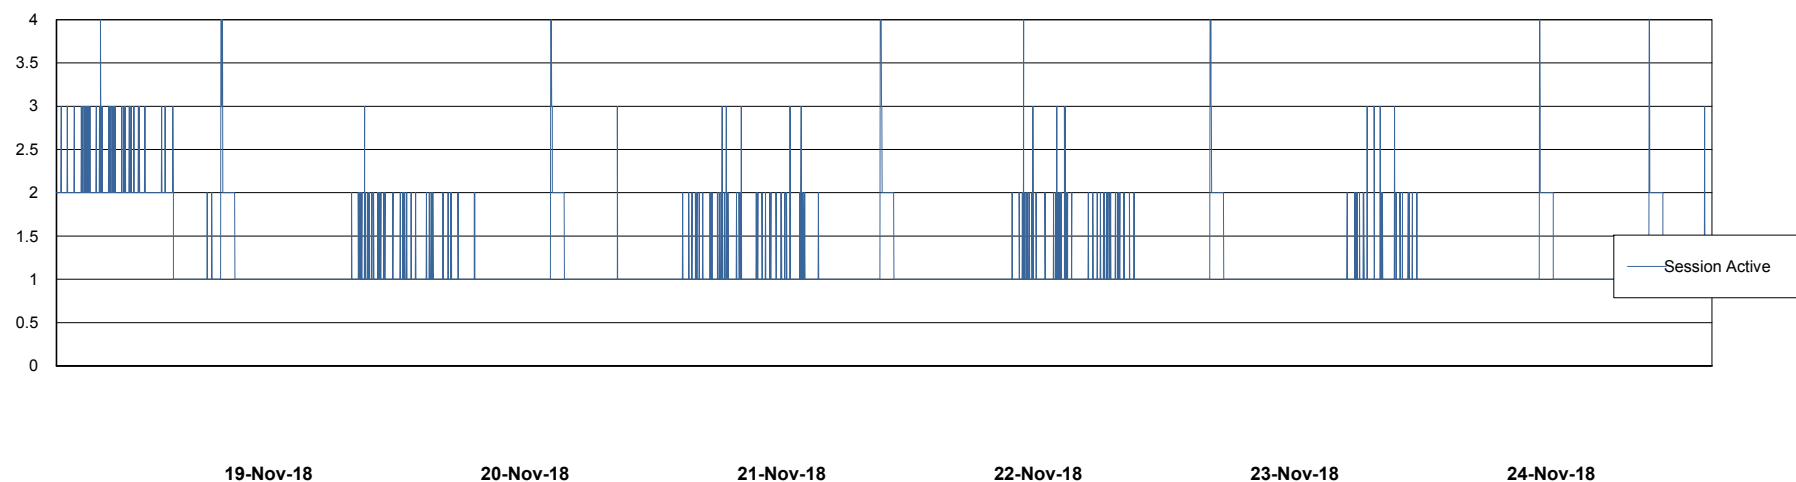

Database Performance KLADB_Production

DB Processes Max 500
DB Sessions Max 772