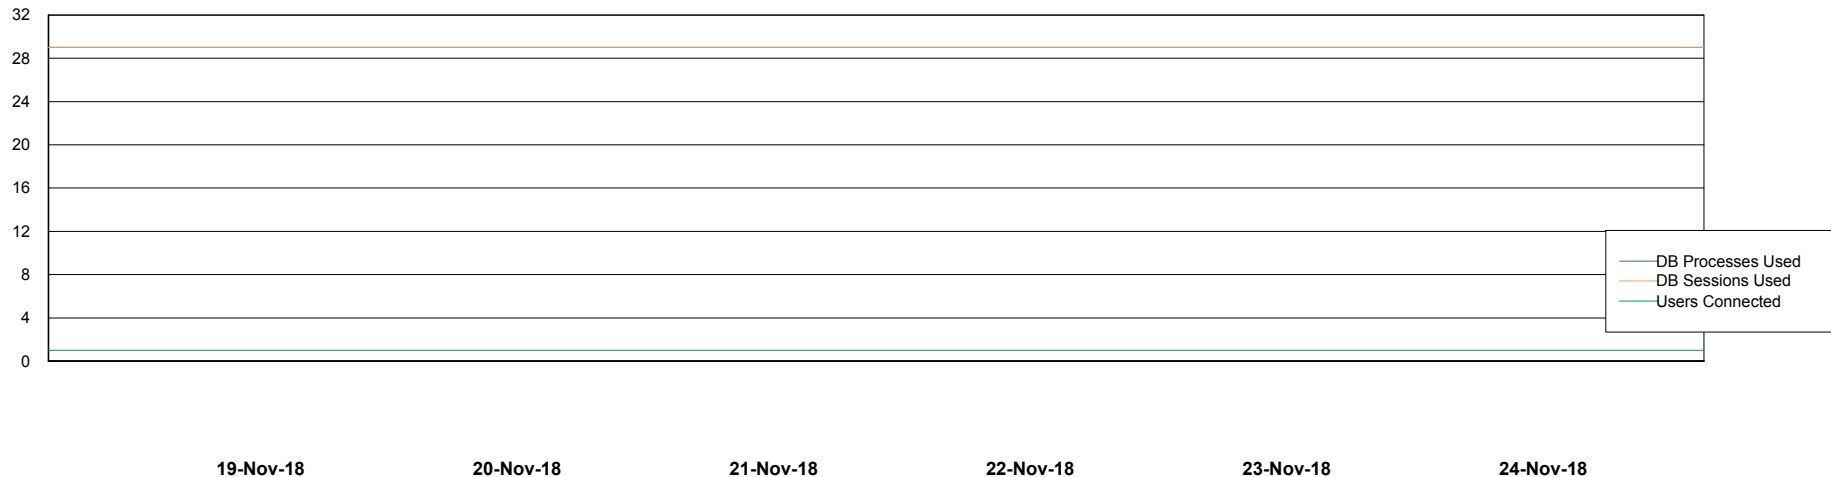

Database Performance KLADB_Standby

DB Processes Max 500
DB Sessions Max 772