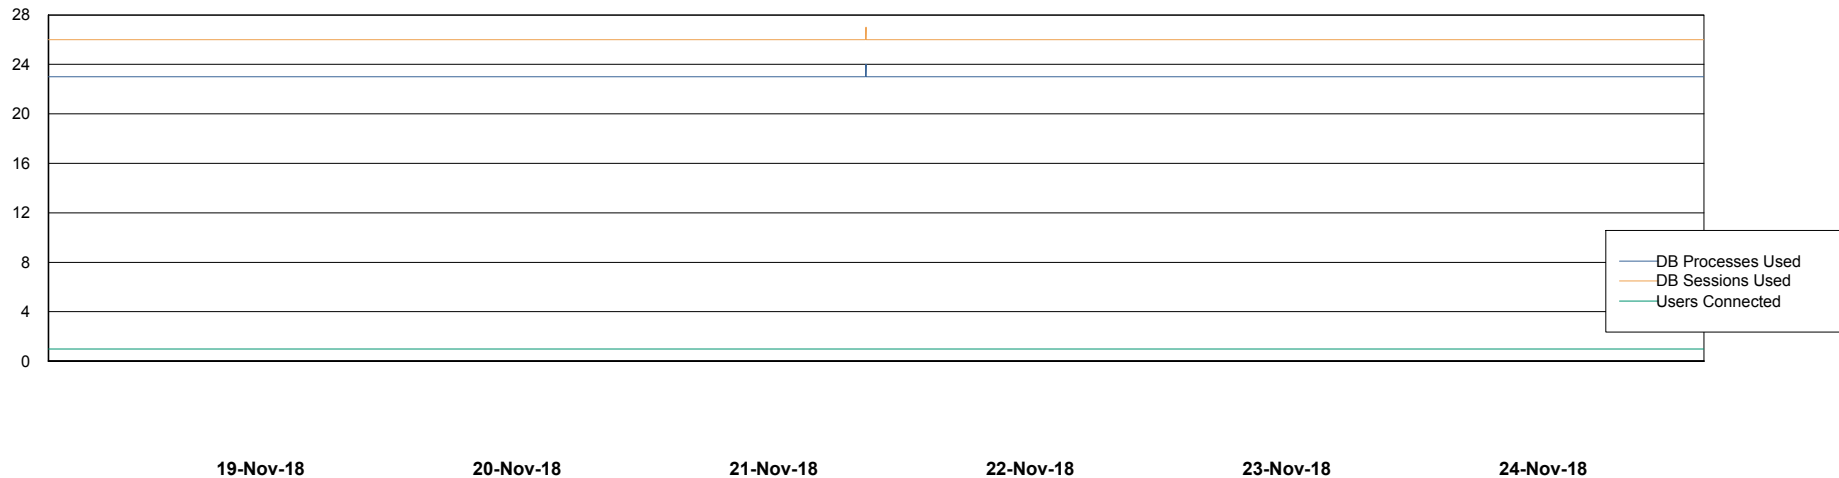

Database Performance FISDB_Standby

DB Processes Max 150
DB Sessions Max 264