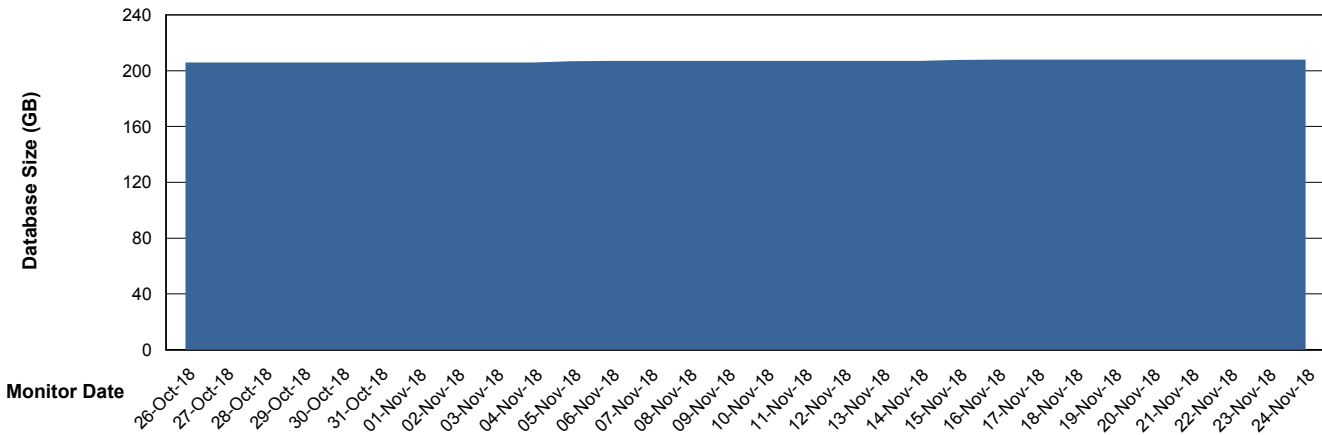

DATABASE SIZE FISDB_Production

Database growth over last month

Database Tablespace FISDB_Production

Date	Tablespace Name	Filesize (Gb)	Usedsize (Gb)	Percentage free
24-Nov-18	ABSDATA	105	86	18
	INDX	143	120	16
23-Nov-18	ABSDATA	105	86	18
	INDX	143	120	16
22-Nov-18	ABSDATA	105	86	18
	INDX	143	120	16
21-Nov-18	ABSDATA	105	86	18
	INDX	143	120	16
20-Nov-18	ABSDATA	105	86	18
	INDX	143	120	16
19-Nov-18	ABSDATA	105	86	18
	INDX	143	120	16
18-Nov-18	ABSDATA	105	86	18
	INDX	143	120	16