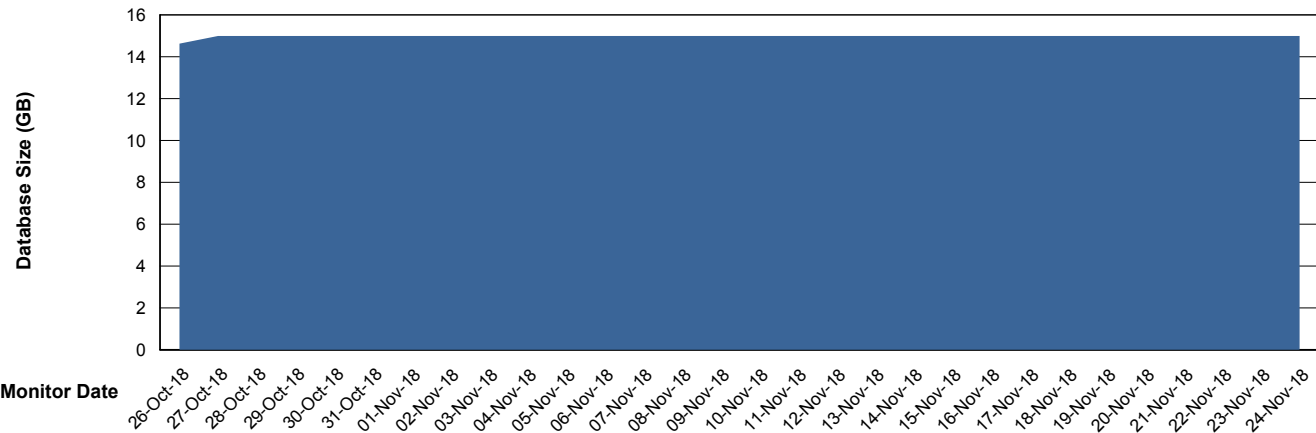

DATABASE SIZE ELJDB_Production

Database growth over last month

Database Tablespace ELJDB_Production

Date	Tablespace Name	Filesize (Gb)	Usedsize (Gb)	Percentage free
24-Nov-18	ABSDATA	16	12	25
	INDX	10	1	90
23-Nov-18	ABSDATA	16	12	25
	INDX	10	1	90
22-Nov-18	ABSDATA	16	12	25
	INDX	10	1	90
21-Nov-18	ABSDATA	16	12	25
	INDX	10	1	90
20-Nov-18	ABSDATA	16	12	25
	INDX	10	1	90
19-Nov-18	ABSDATA	16	12	25
	INDX	10	1	90
18-Nov-18	ABSDATA	16	12	25
	INDX	10	1	90