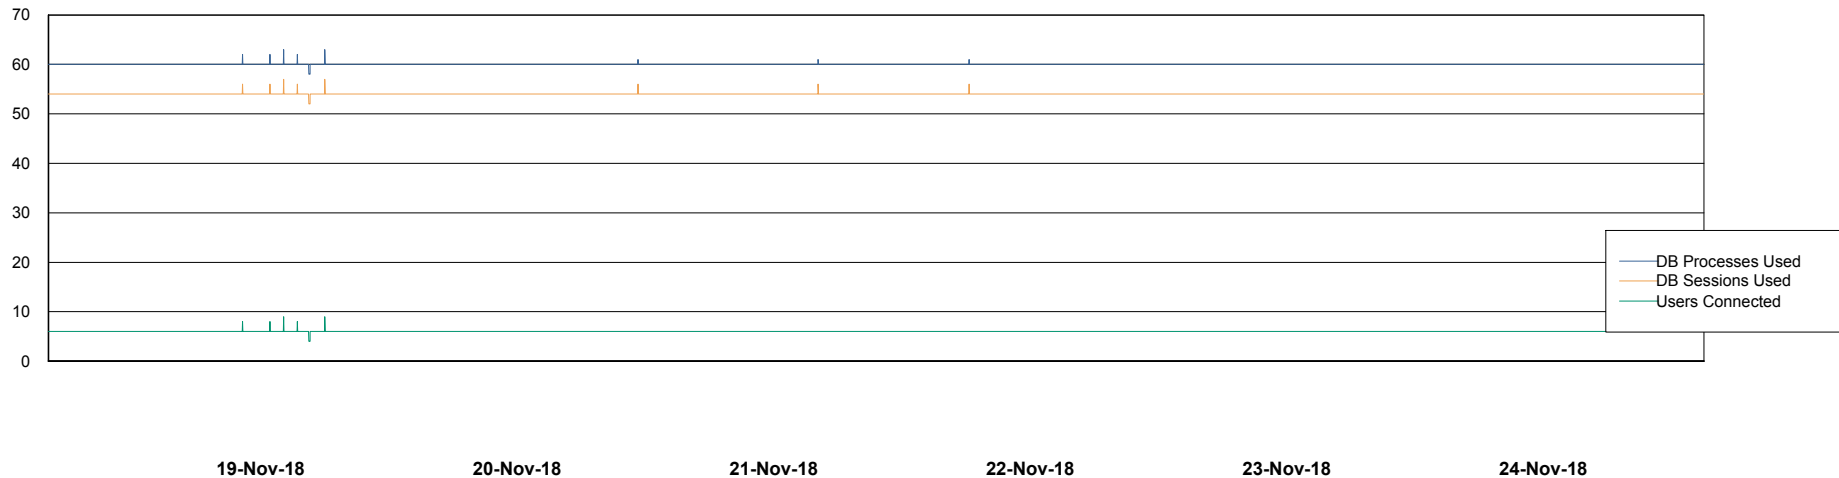

Database Performance ELJDB_Standby

DB Processes Max 600
DB Sessions Max 924