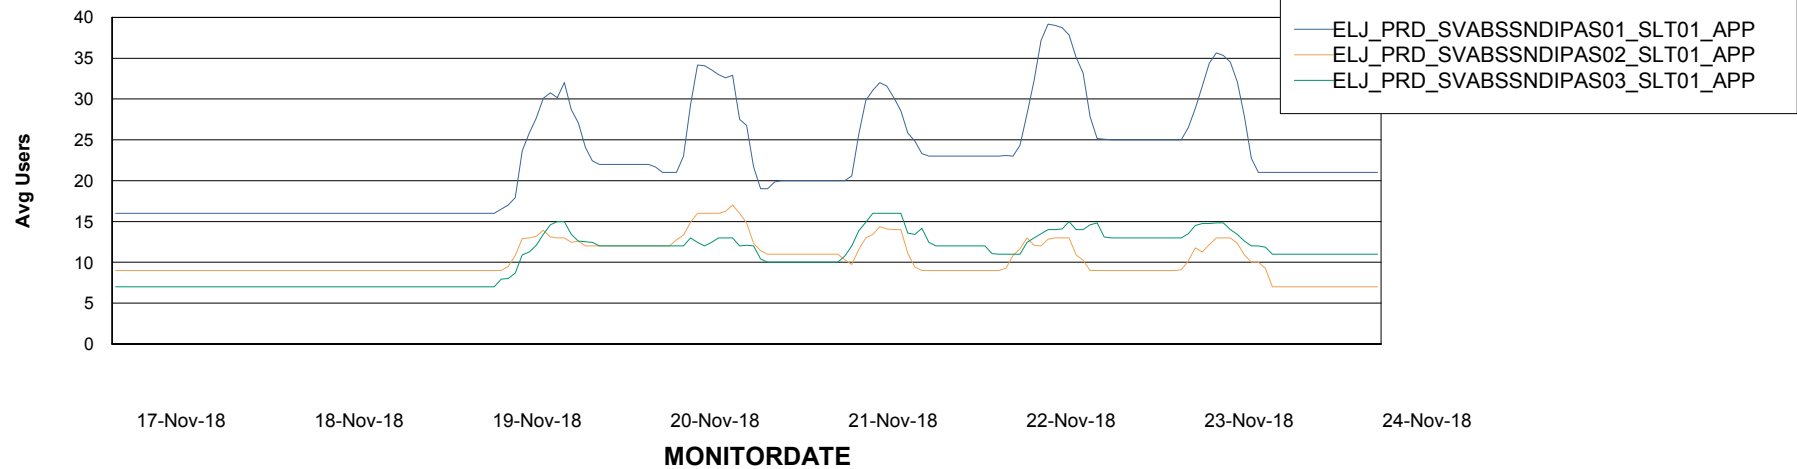

Avg users per day per ABS server