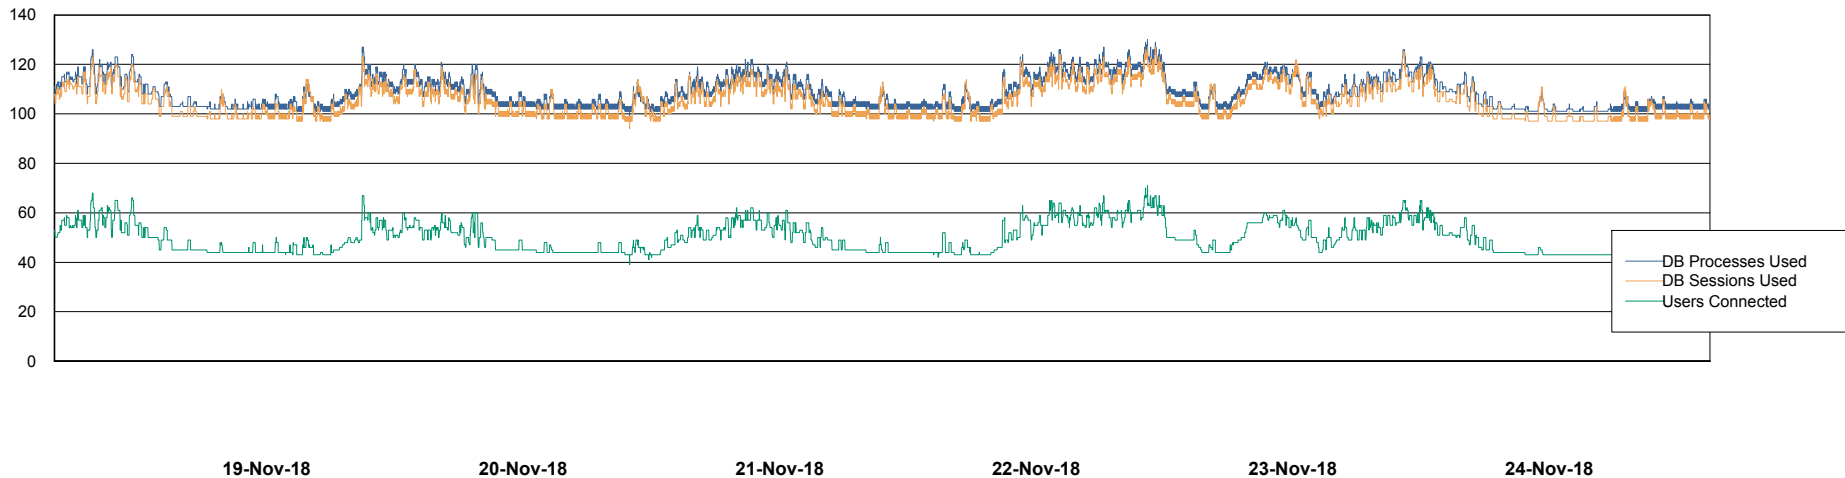

Database Performance ELJDB_Production

DB Processes Max 600
DB Sessions Max 924