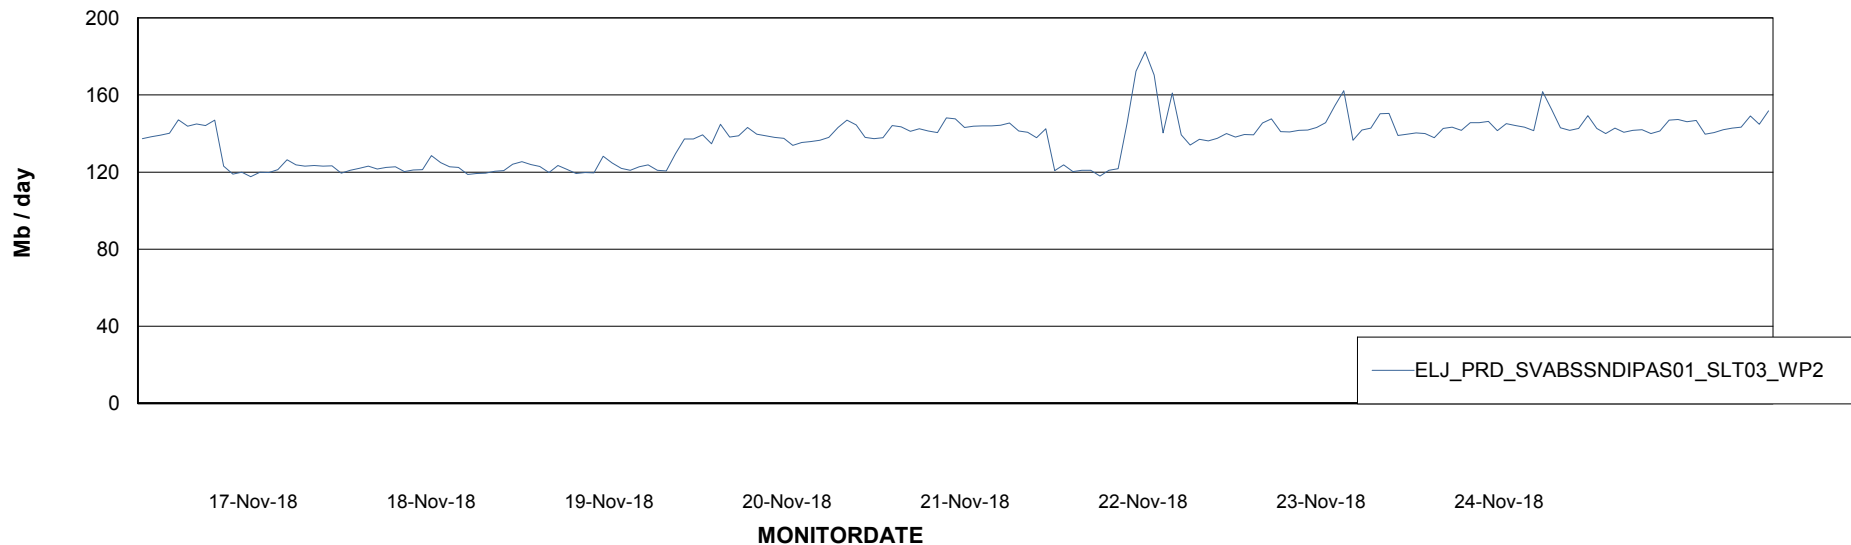

ABSSolute Web Component Services

Avg memory used per ABS Web component