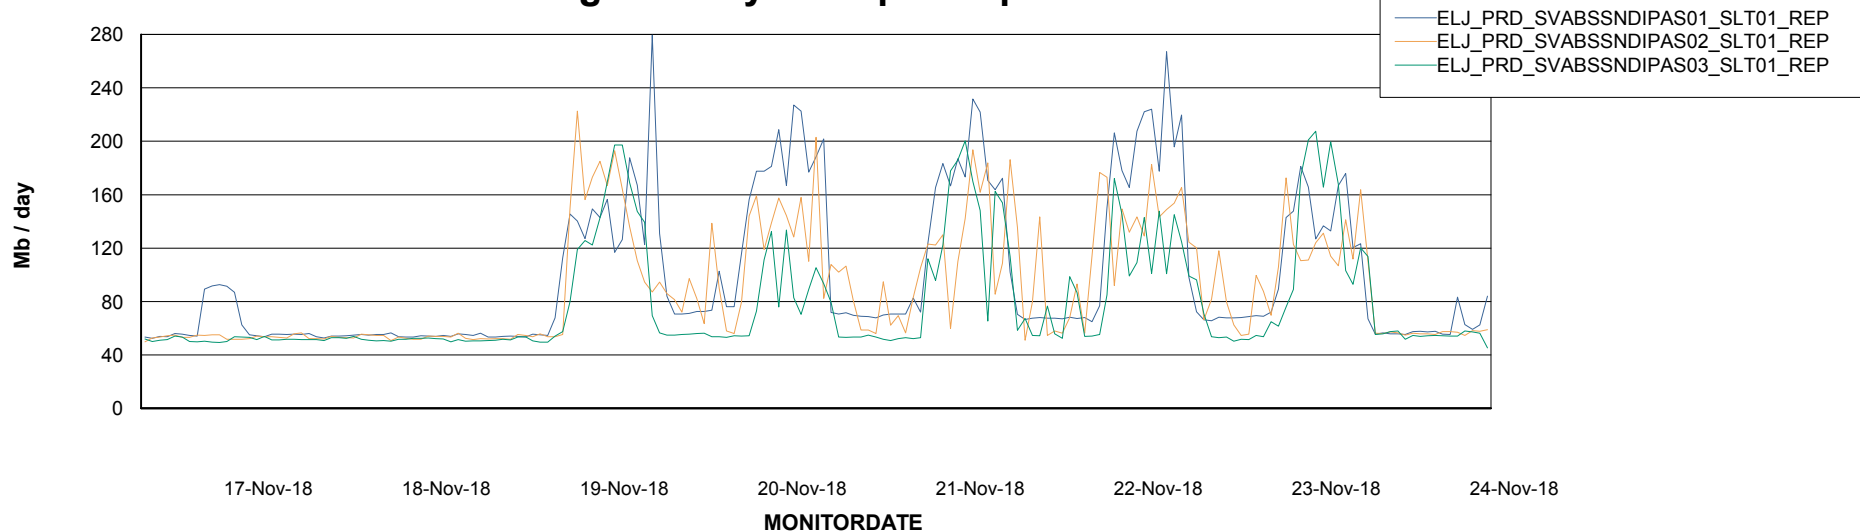

ABSSolute Application ReportServer Services

Avg memory used per ReportServer Service