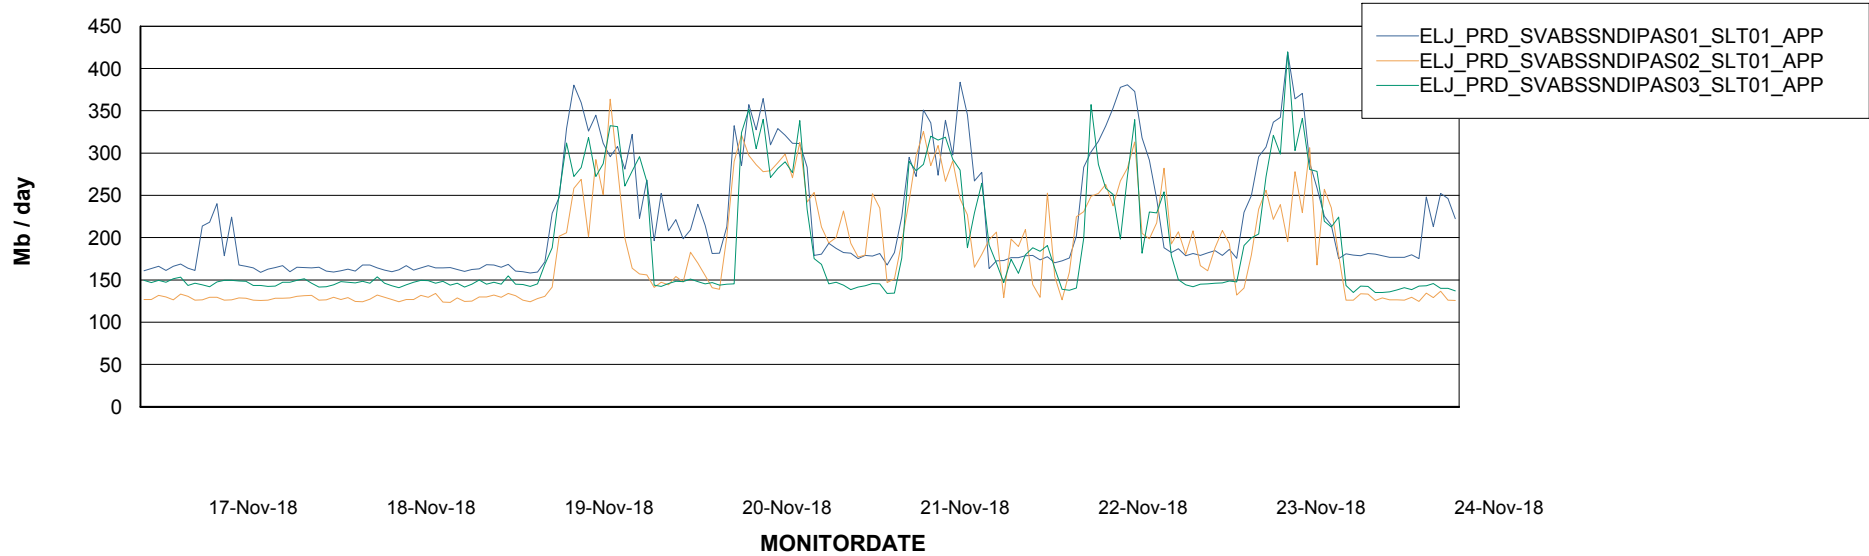

ABSSolute Application Server Services

Avg memory used per ABS Server Service