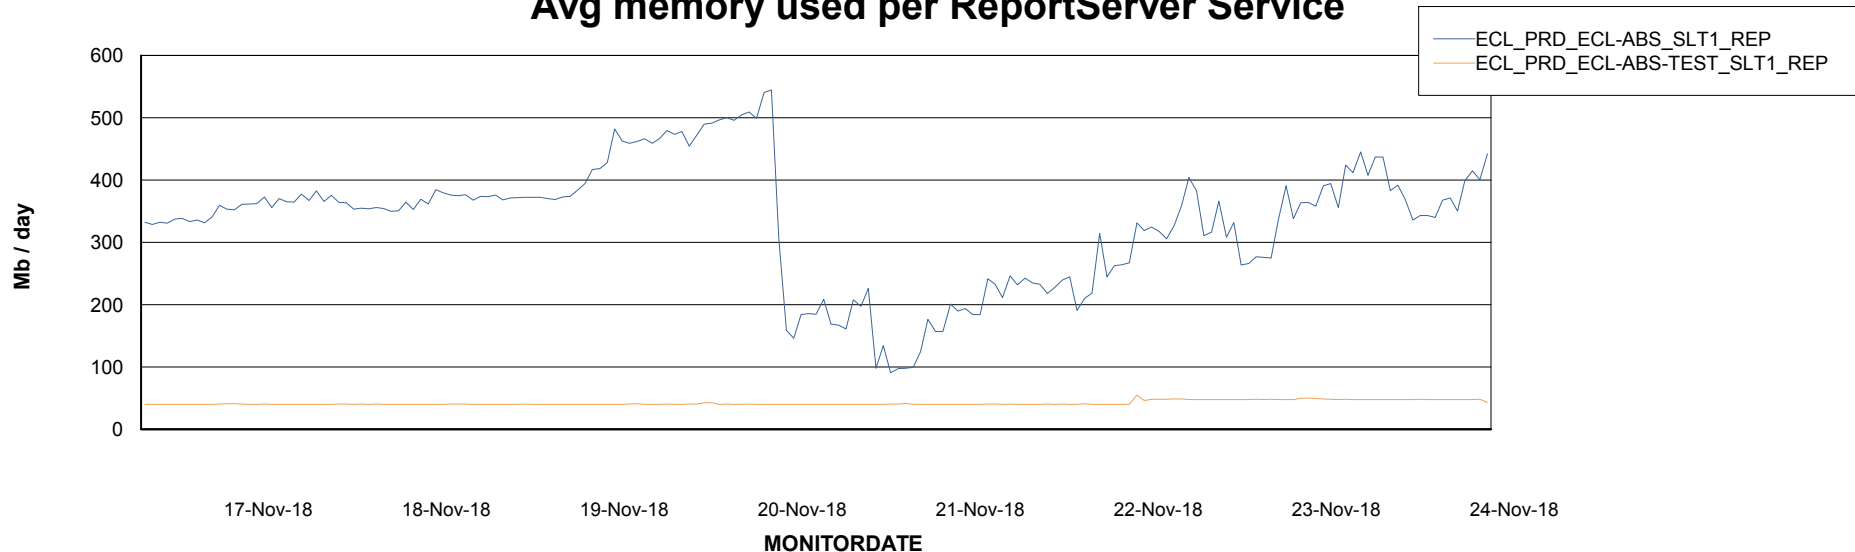

ABSSolute Application ReportServer Services

Avg memory used per ReportServer Service