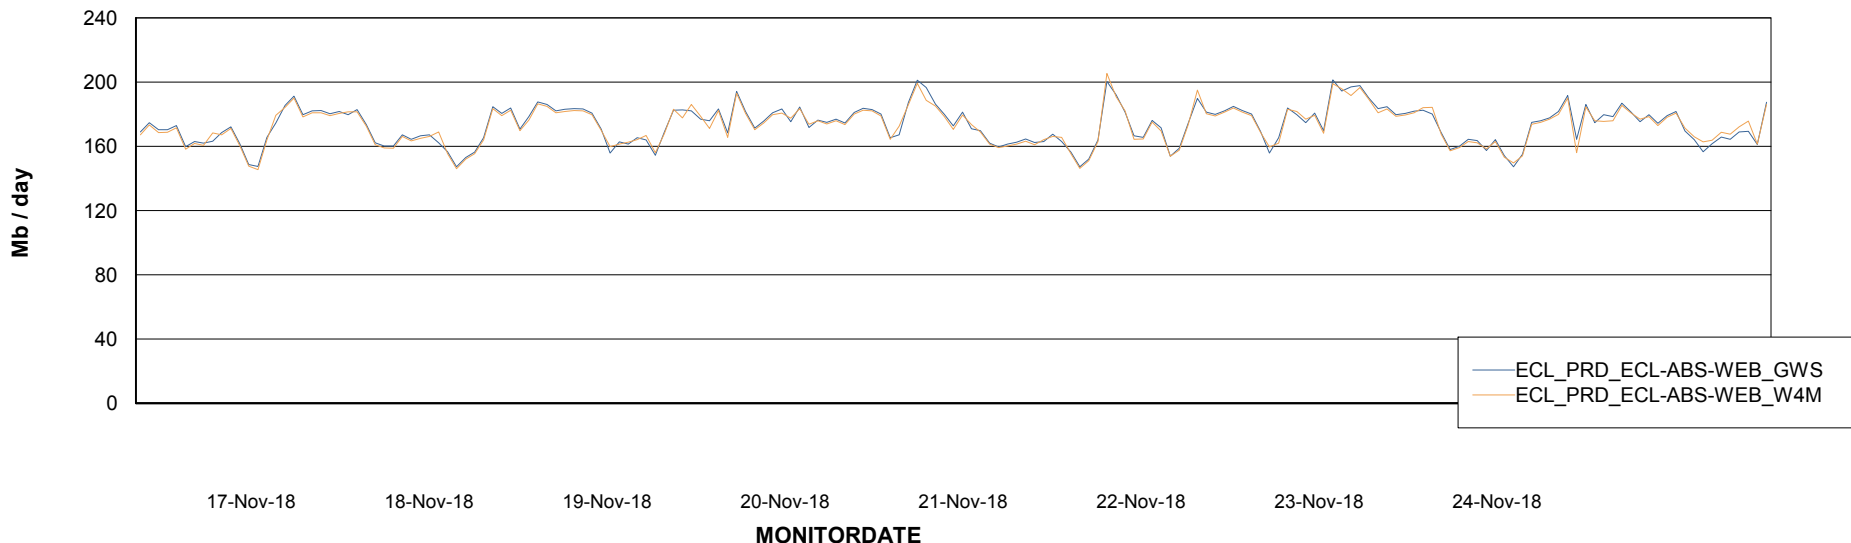

ABSSolute Application ReportServer Services

Avg memory used per ReportServer Service

Weekly SLA Customer Report

Customer ECL Production
Database ID 77

ABSSolute Web Component Services

Avg memory used per ABS Web component