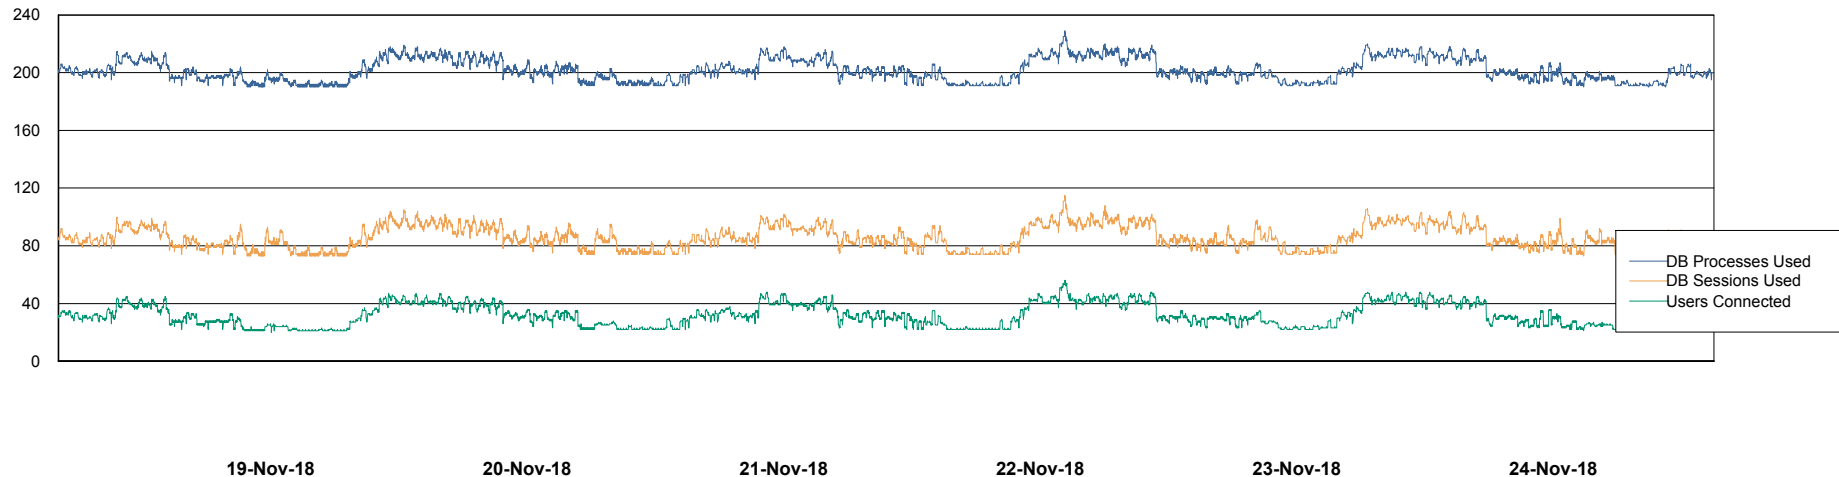

Weekly SLA Customer Report

Customer ECL Production
Database ID 77

Harddisk Usage ECL_PRD_ECL-ABS-WEB

	Free disk space on c: (%)	Total disk space on c: (Gb)
24-Nov-18	81	127
23-Nov-18	81	127
22-Nov-18	81	127
21-Nov-18	81	127
20-Nov-18	81	127
19-Nov-18	82	127
18-Nov-18	82	127

Weekly SLA Customer Report

Customer ECL Production
Database ID 77

Database Performance ECLDB_Production

DB Processes Max 300
DB Sessions Max 480

Weekly SLA Customer Report

Customer ECL Production
 Database ID 77