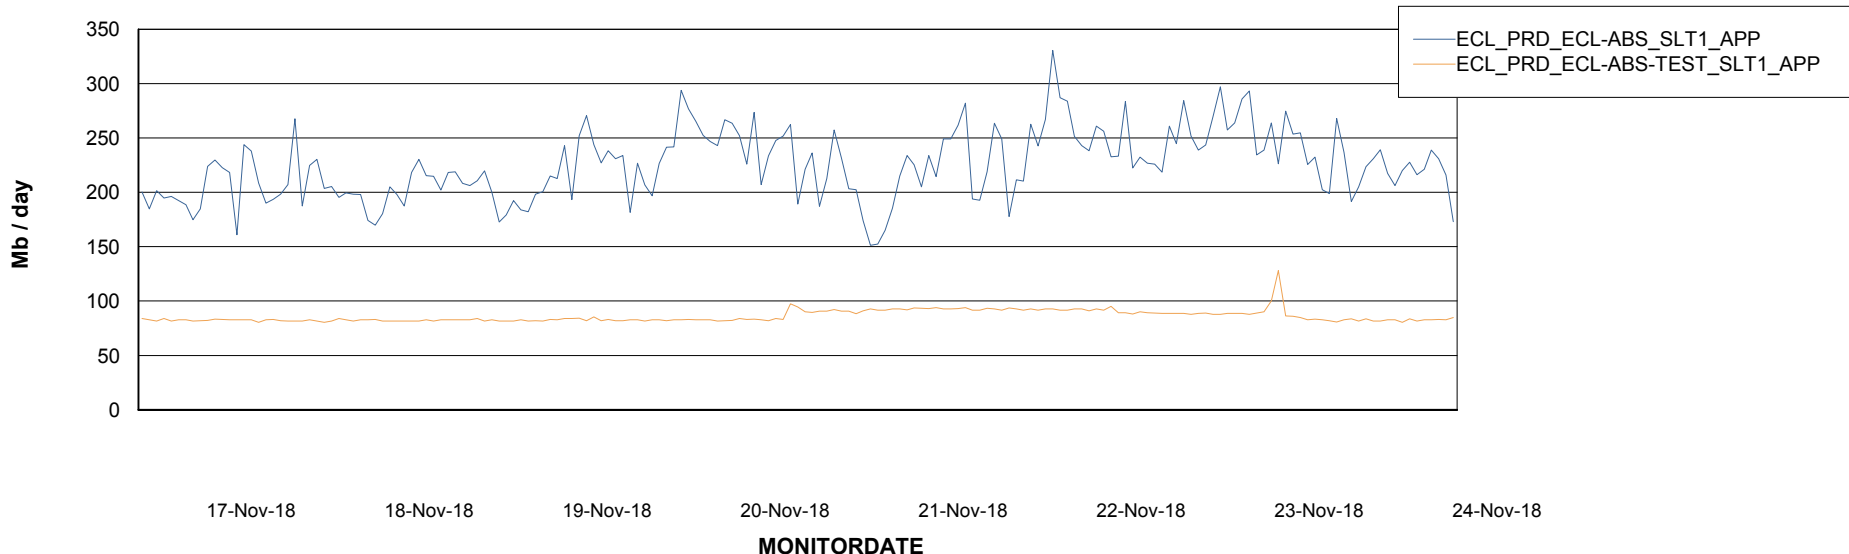

Weekly SLA Customer Report

Customer ECL Production
Database ID 77

Database Performance ECLDB_Production

DB Processes Max 300
DB Sessions Max 480

Weekly SLA Customer Report

Customer ECL Production
 Database ID 77

DATABASE SIZE ECLDB_Production

Database growth over last month

Database Tablespace ECLDB_Production

Date	Tablespace Name	Filesize (Gb)	Usedsize (Gb)	Percentage free
24-Nov-18	ABSDATA	29	24	17
	INDX	8	1	88
23-Nov-18	ABSDATA	29	24	17
	INDX	8	1	88
22-Nov-18	ABSDATA	29	24	17
	INDX	8	1	88
21-Nov-18	ABSDATA	29	24	17
	INDX	8	1	88
20-Nov-18	ABSDATA	29	24	17
	INDX	8	1	88
19-Nov-18	ABSDATA	29	24	17
	INDX	8	1	88
18-Nov-18	ABSDATA	29	24	17
	INDX	8	1	88

Weekly SLA Customer Report

Customer ECL Production
Database ID 77

ABSSolute Application Server Services

Avg memory used per ABS Server Service

Avg users per day per ABS server

Weekly SLA Customer Report

Customer ECL Production
Database ID 77