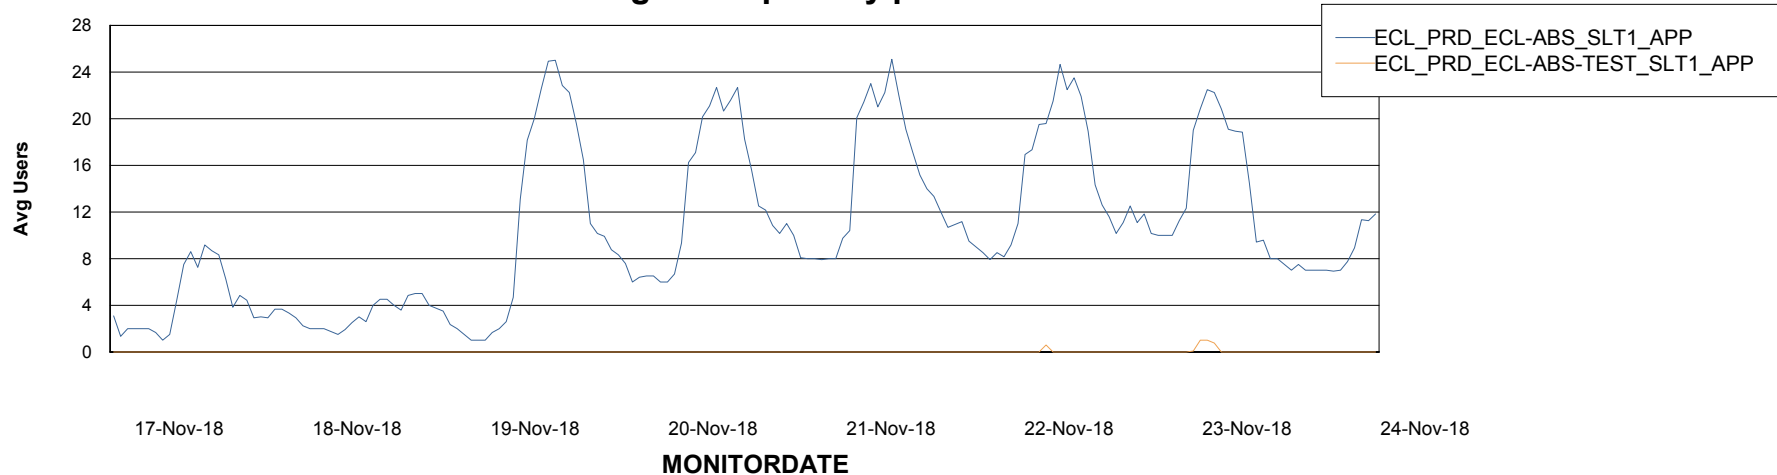

Weekly SLA Customer Report

Customer ECL Production
Database ID 77

ABSSolute Application Server Services

Avg memory used per ABS Server Service

Avg users per day per ABS server

Weekly SLA Customer Report

Customer ECL Production
Database ID 77