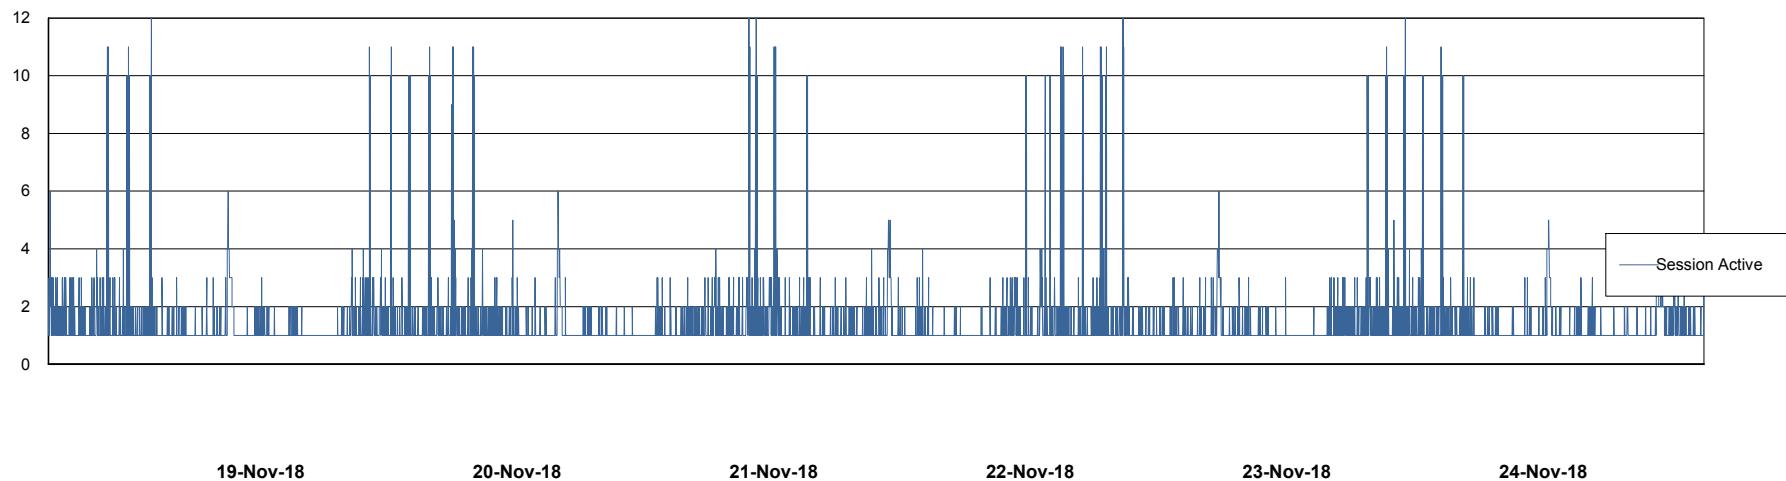

Weekly SLA Customer Report

Customer ECL Production
Database ID 77

Harddisk Usage ECL_PRD_ECL-ABS-WEB

	Free disk space on c: (%)	Total disk space on c: (Gb)
24-Nov-18	81	127
23-Nov-18	81	127
22-Nov-18	81	127
21-Nov-18	81	127
20-Nov-18	81	127
19-Nov-18	82	127
18-Nov-18	82	127

Weekly SLA Customer Report

Customer ECL Production
Database ID 77

Database Performance ECLDB_Production

DB Processes Max 300
DB Sessions Max 480

Weekly SLA Customer Report

Customer ECL Production
 Database ID 77