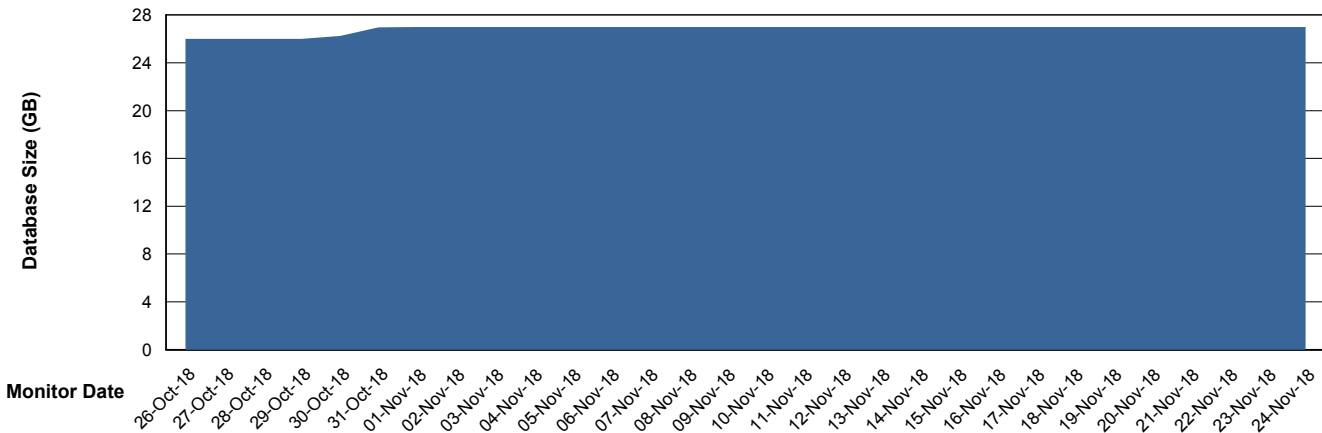

DATABASE SIZE ECLDB_Production

Database growth over last month

Database Tablespace ECLDB_Production

Date	Tablespace Name	Filesize (Gb)	Usedsize (Gb)	Percentage free
24-Nov-18	ABSDATA	29	24	17
	INDX	8	1	88
23-Nov-18	ABSDATA	29	24	17
	INDX	8	1	88
22-Nov-18	ABSDATA	29	24	17
	INDX	8	1	88
21-Nov-18	ABSDATA	29	24	17
	INDX	8	1	88
20-Nov-18	ABSDATA	29	24	17
	INDX	8	1	88
19-Nov-18	ABSDATA	29	24	17
	INDX	8	1	88
18-Nov-18	ABSDATA	29	24	17
	INDX	8	1	88