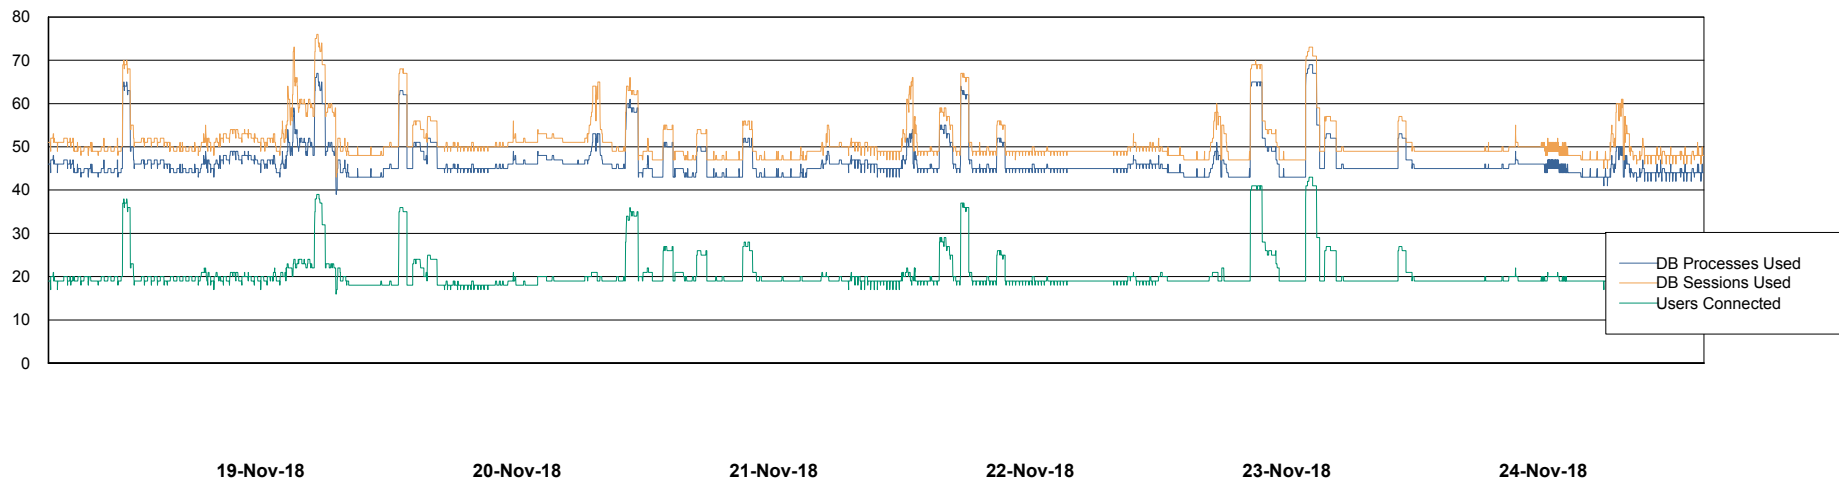

Weekly SLA Customer Report

Customer DFD Production
Database ID 39

Database Performance DFDDB_Production

Weekly SLA Customer Report

Customer DFD Production
Database ID 39

Database Performance DFDDDBBI_Production