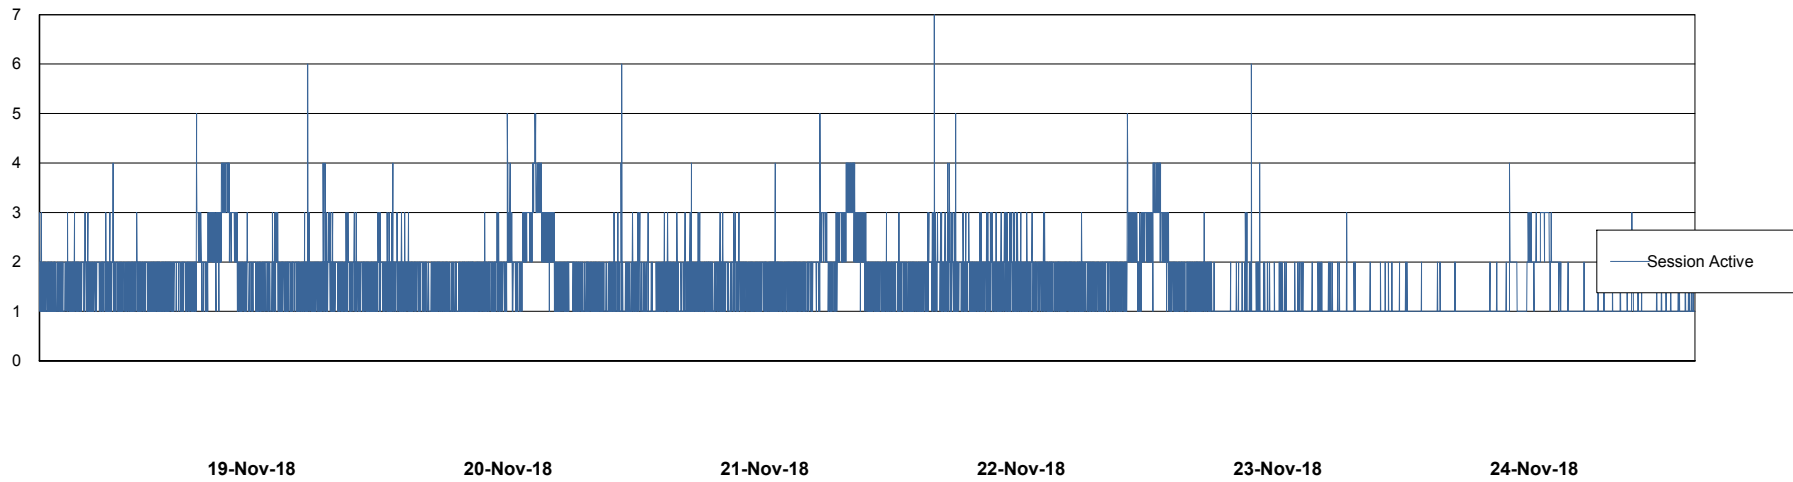

Database Performance DFDDB_Production