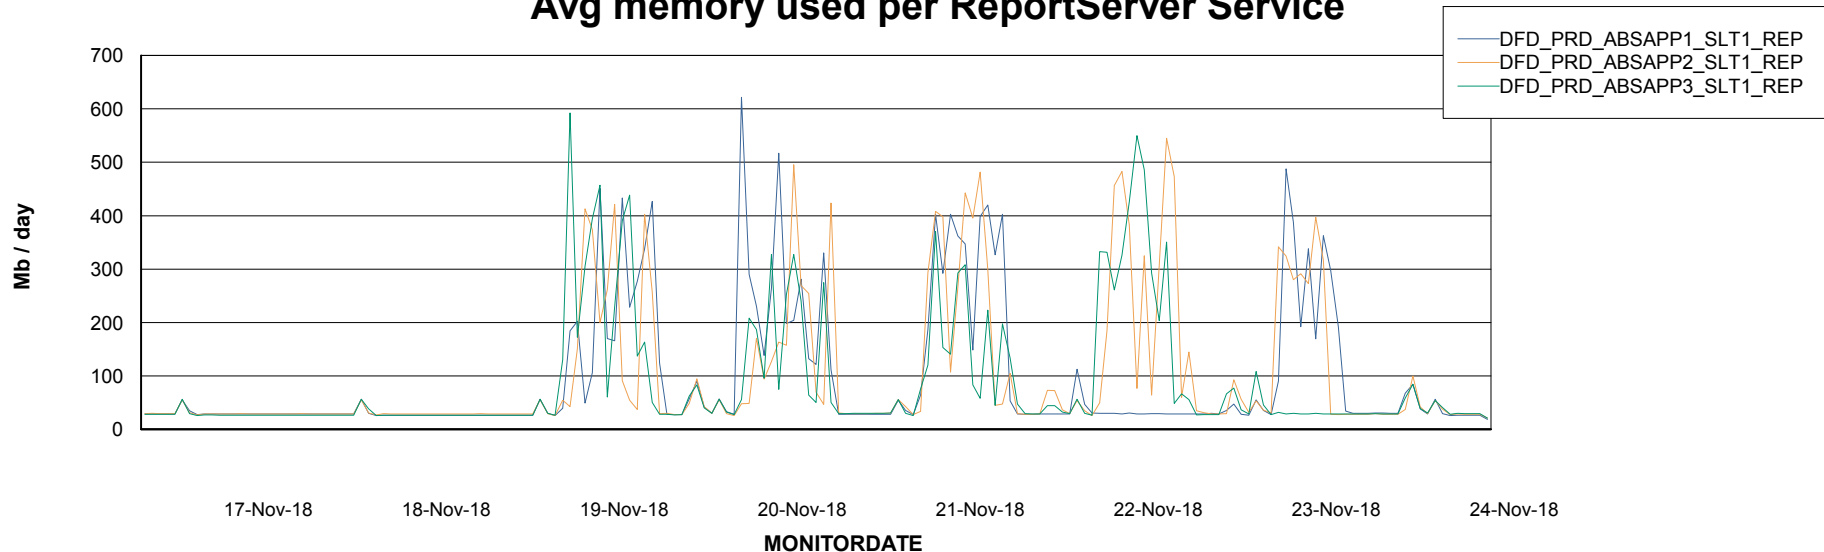

Avg users per day per ABS server

Weekly SLA Customer Report

Customer DFD Production
Database ID 39

ABSSolute Application ReportServer Services

Avg memory used per ReportServer Service

Disaster per ABS component