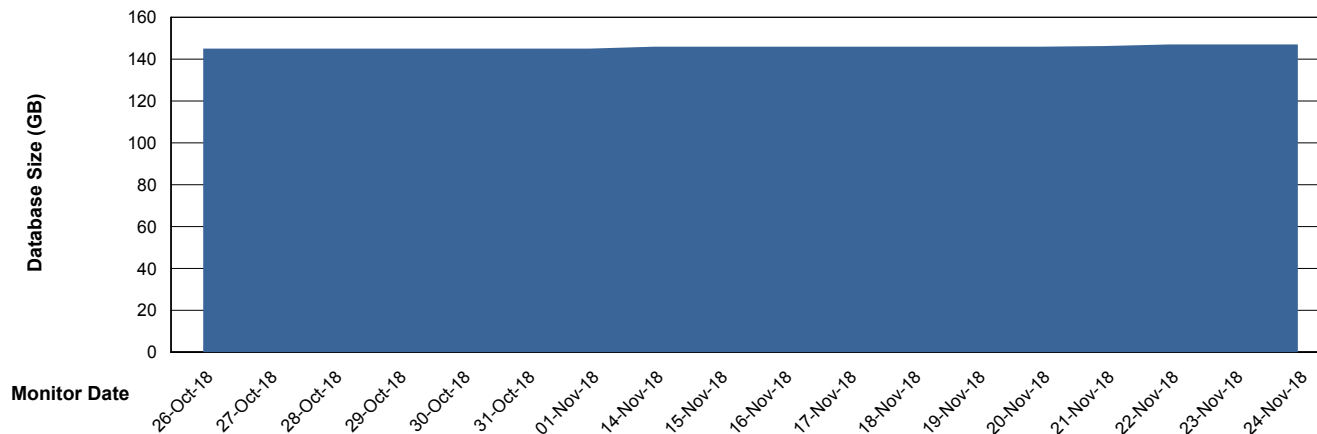

Weekly SLA Customer Report

Customer DFD Production
Database ID 39

Database Performance DFDDB_Production

Weekly SLA Customer Report

Customer DFD Production
Database ID 39

Database Performance DFDDDBBI_Production

Weekly SLA Customer Report

Customer DFD Production
Database ID 39

DATABASE SIZE DFDDDB_Production

Database growth over last month

DATABASE SIZE DFDDDBI_Production

Database growth over last month

Weekly SLA Customer Report