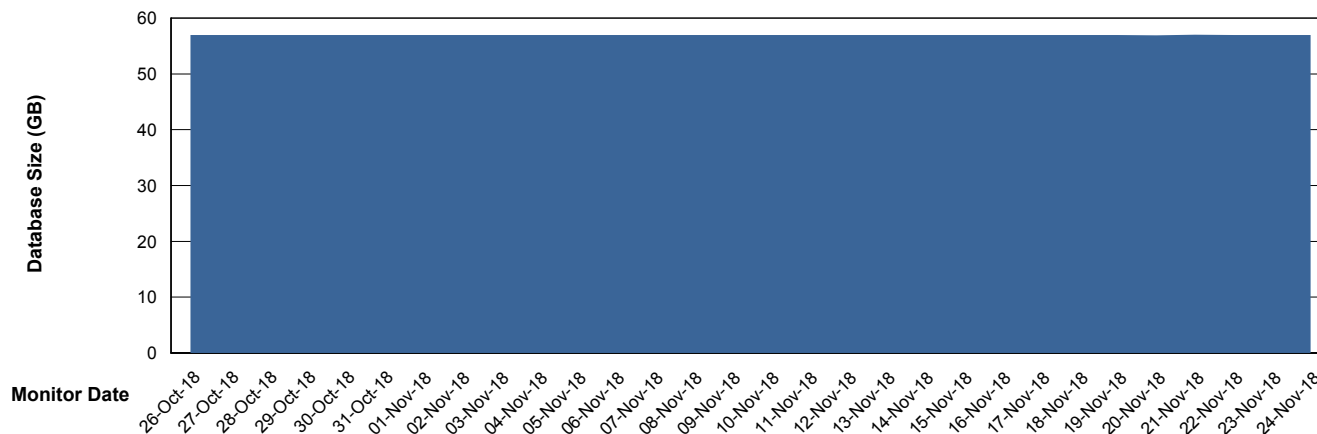

Weekly SLA Customer Report

Customer DFD Production
Database ID 39

DATABASE SIZE DFDDDB_Production

Database growth over last month

DATABASE SIZE DFDDDBI_Production

Database growth over last month

Weekly SLA Customer Report