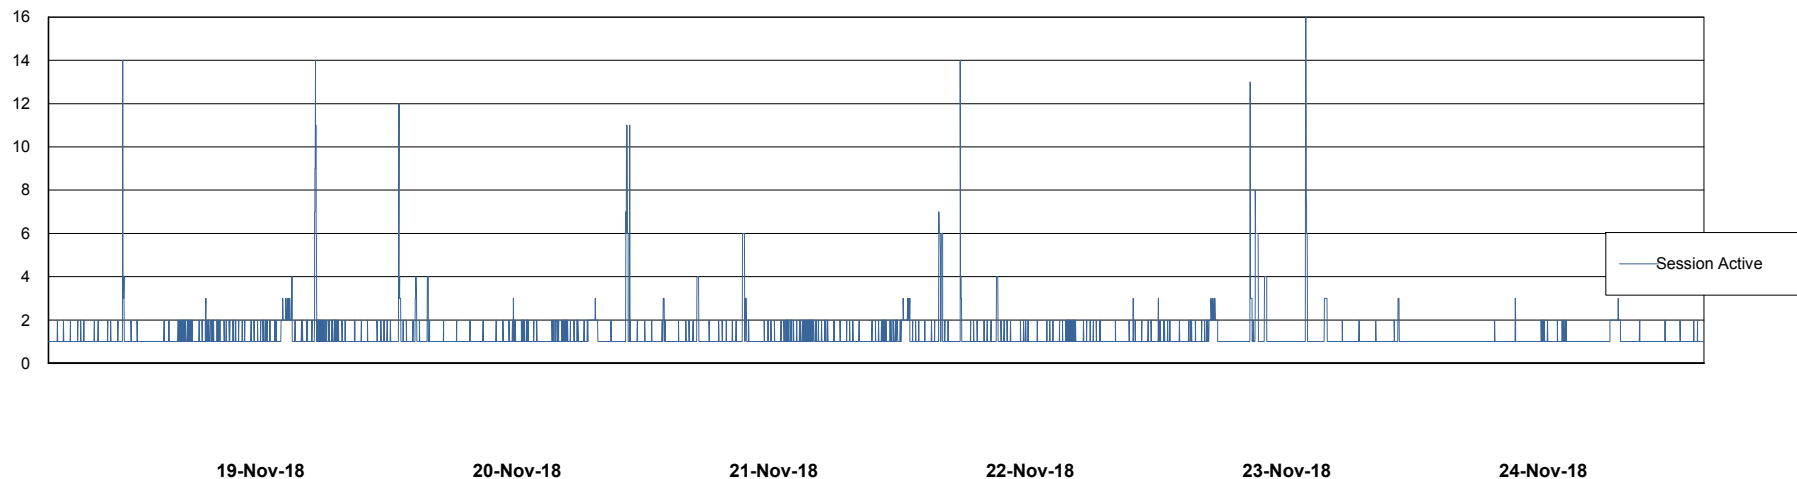

Weekly SLA Customer Report

Customer DFD Production
Database ID 39

Database Performance DFDDB_Production

Weekly SLA Customer Report

Customer DFD Production
Database ID 39

Database Performance DFDDDBBI_Production