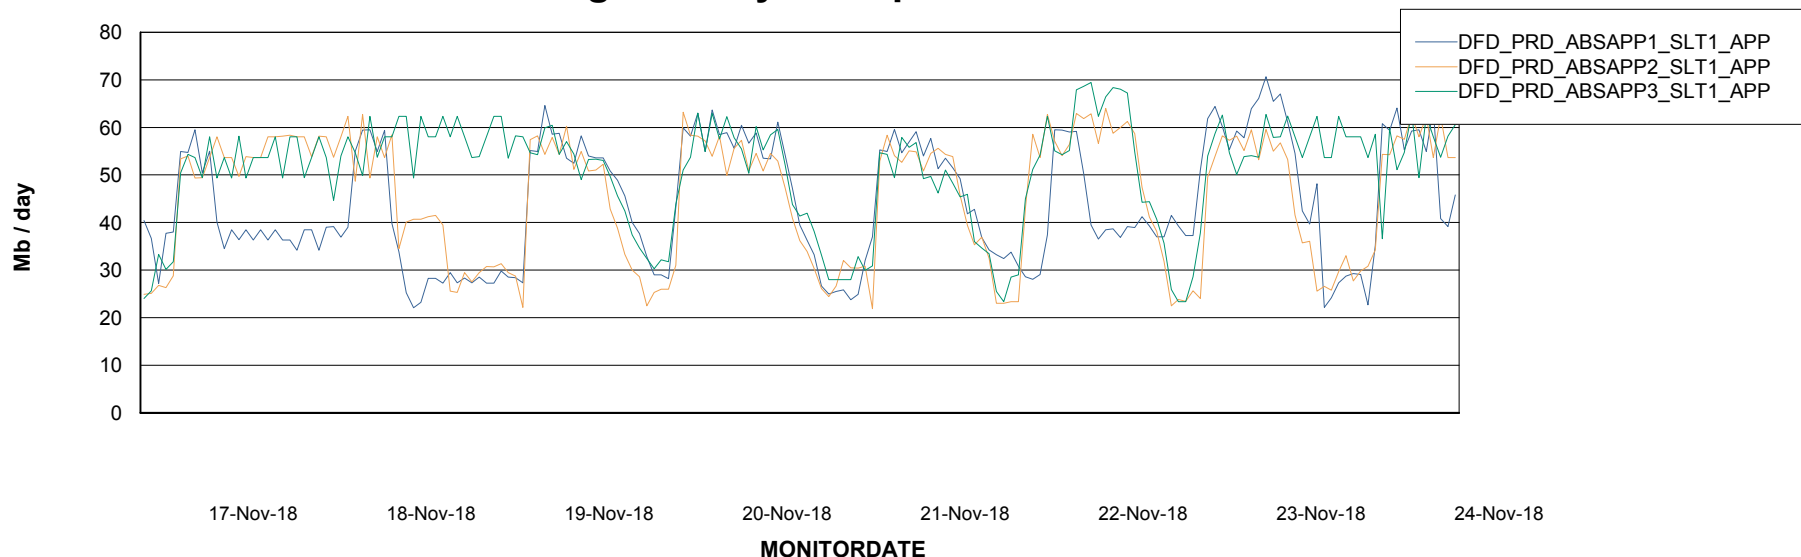

Standby Database Health DFD Production

Recovery lag for last 7 days

Weekly SLA Customer Report

Customer DFD Production
Database ID 39

ABSSolute Application Server Services

Avg memory used per ABS Server Service