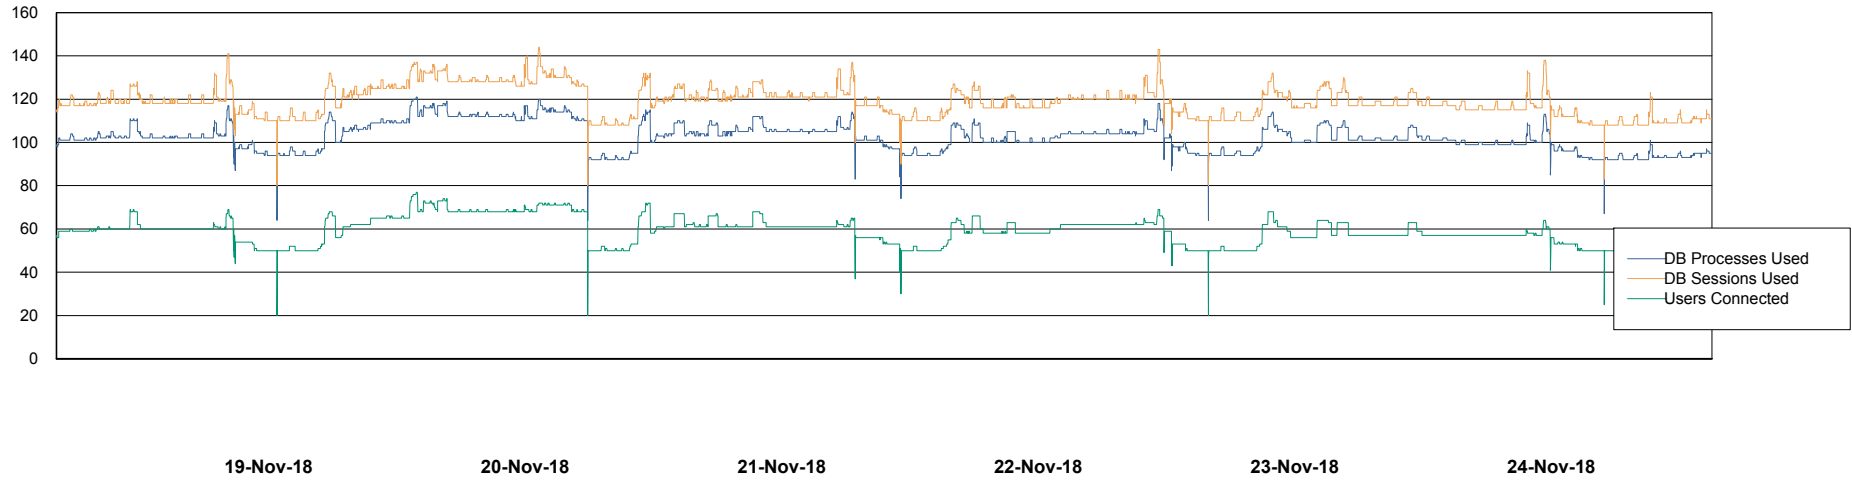

Database Performance DFDDB_Production