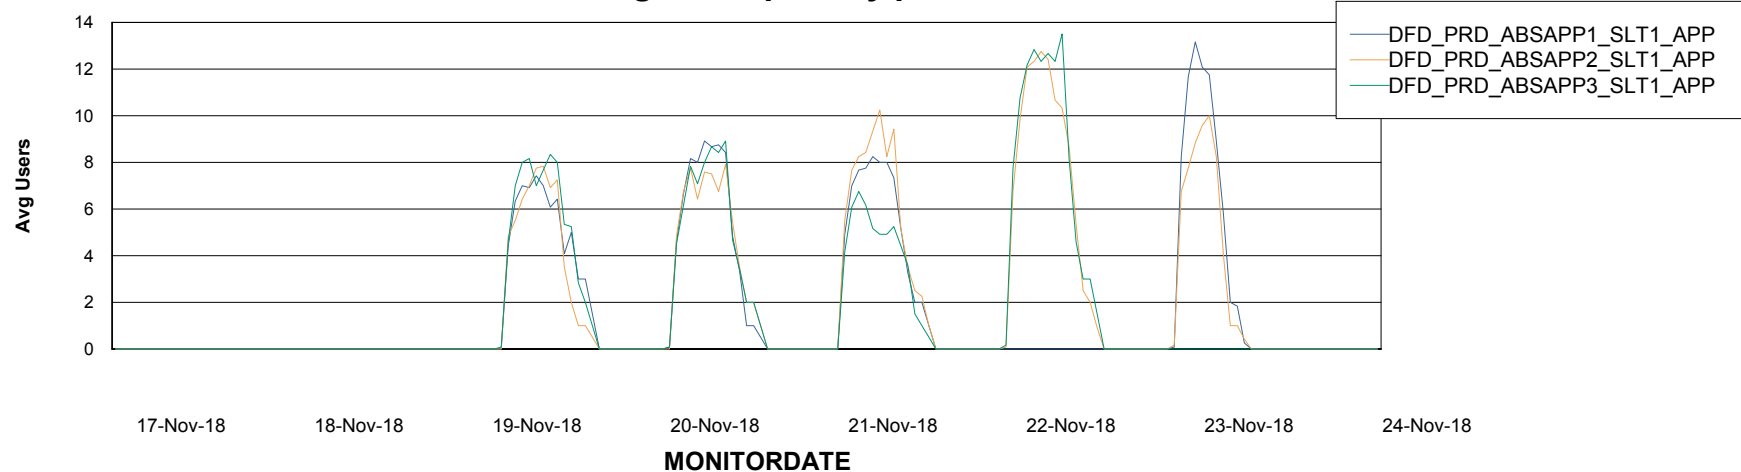

Avg users per day per ABS server