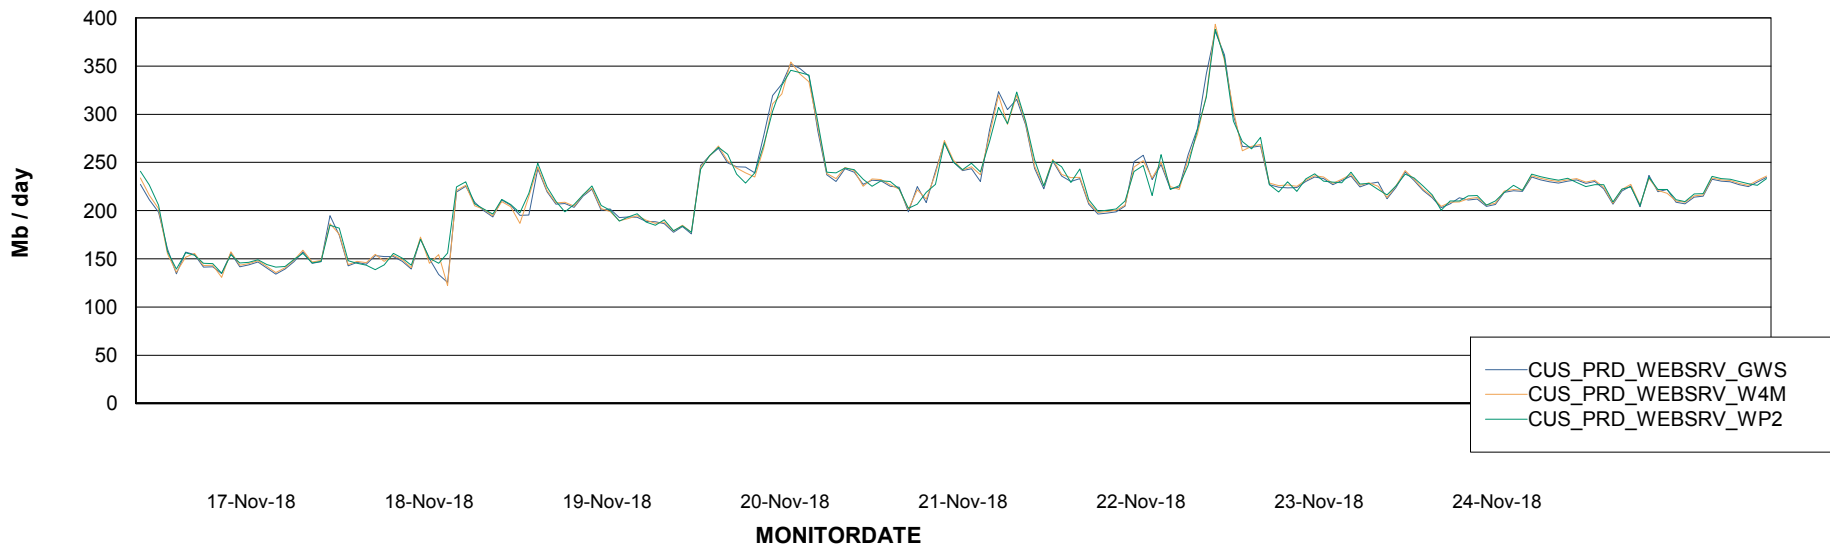

ABSolute Web Component Services

Avg memory used per ReportServer Service

Weekly SLA Customer Report

Customer CUS Production
Database ID 84

ABSSolute Web Component Services

Avg memory used per ABS Web component