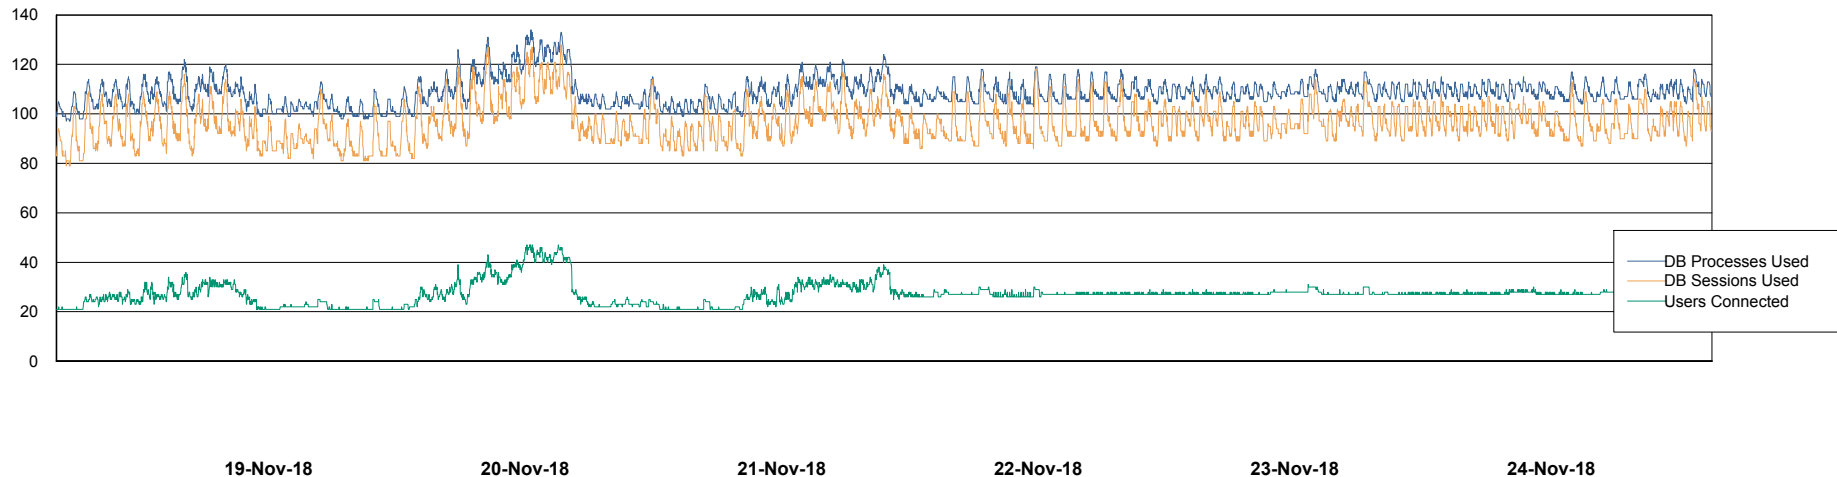

Database Performance CUS_ProdDB_Primary

DB Processes Max 300
DB Sessions Max 472