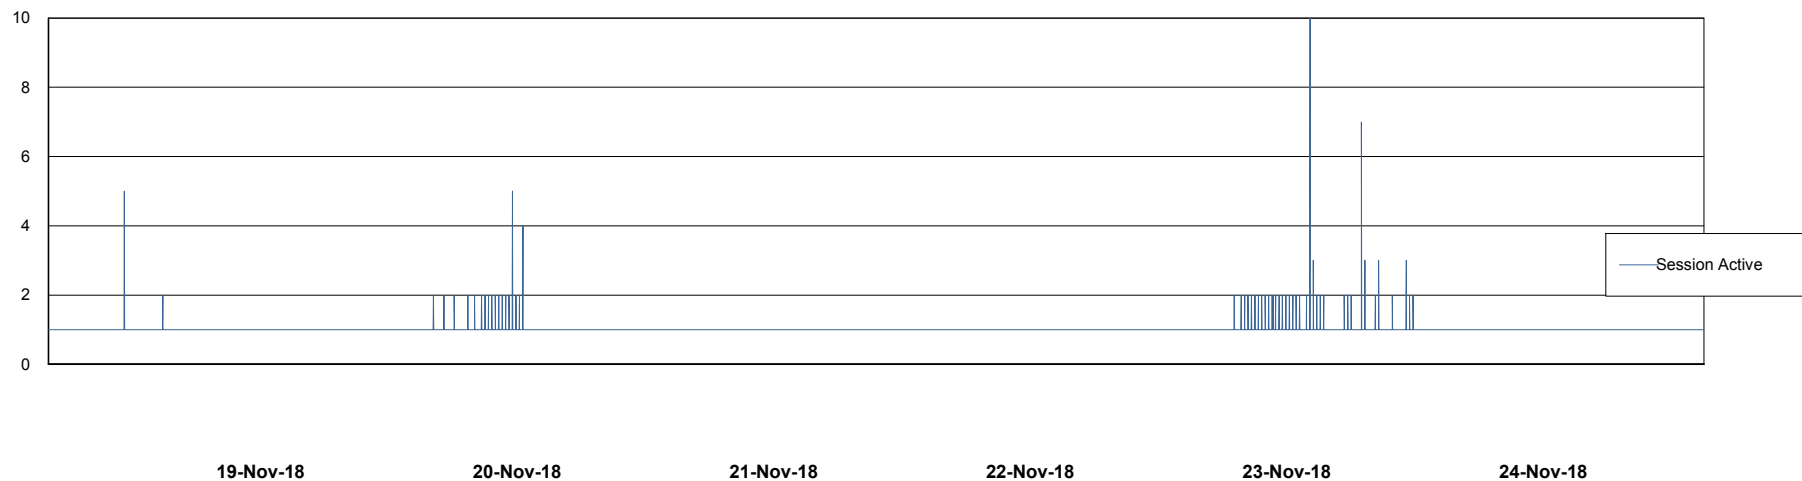

Database Performance CUS_ProdDB_Standby

DB Processes Max 300
DB Sessions Max 472