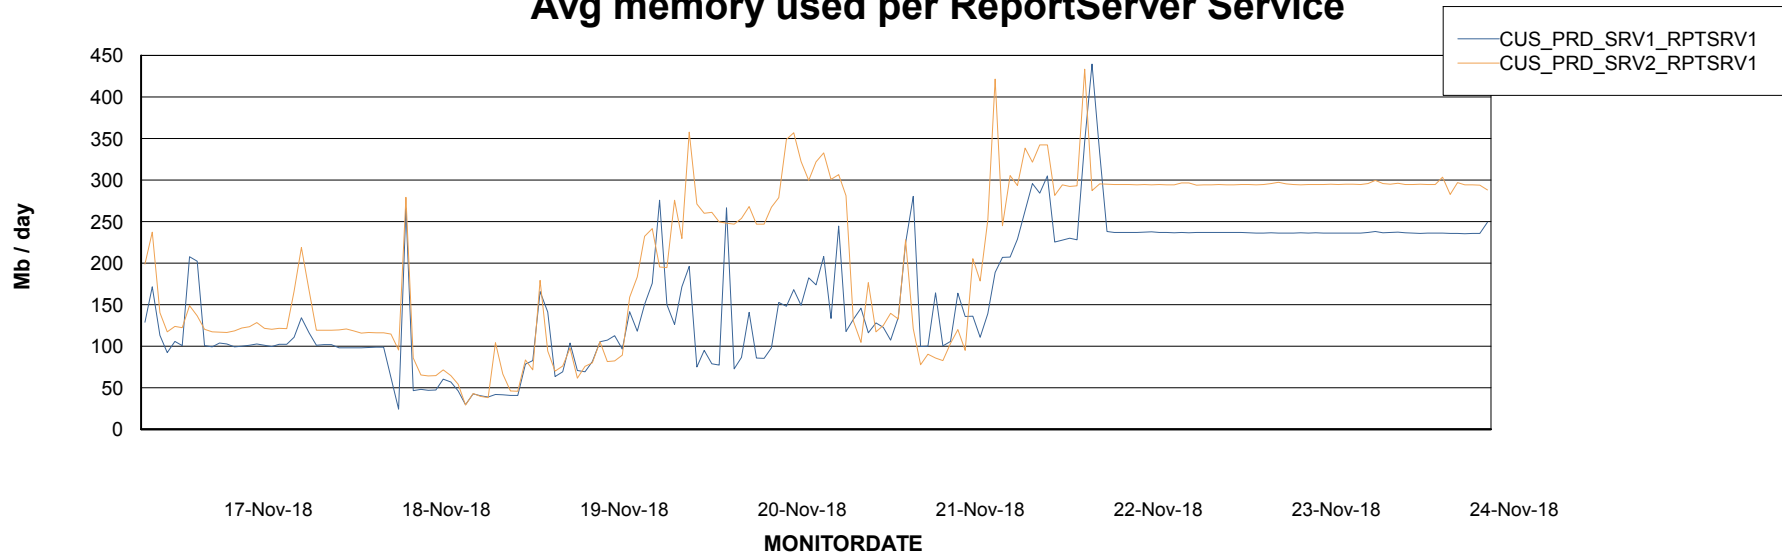

ABSolute Web Component Services

Avg memory used per ReportServer Service