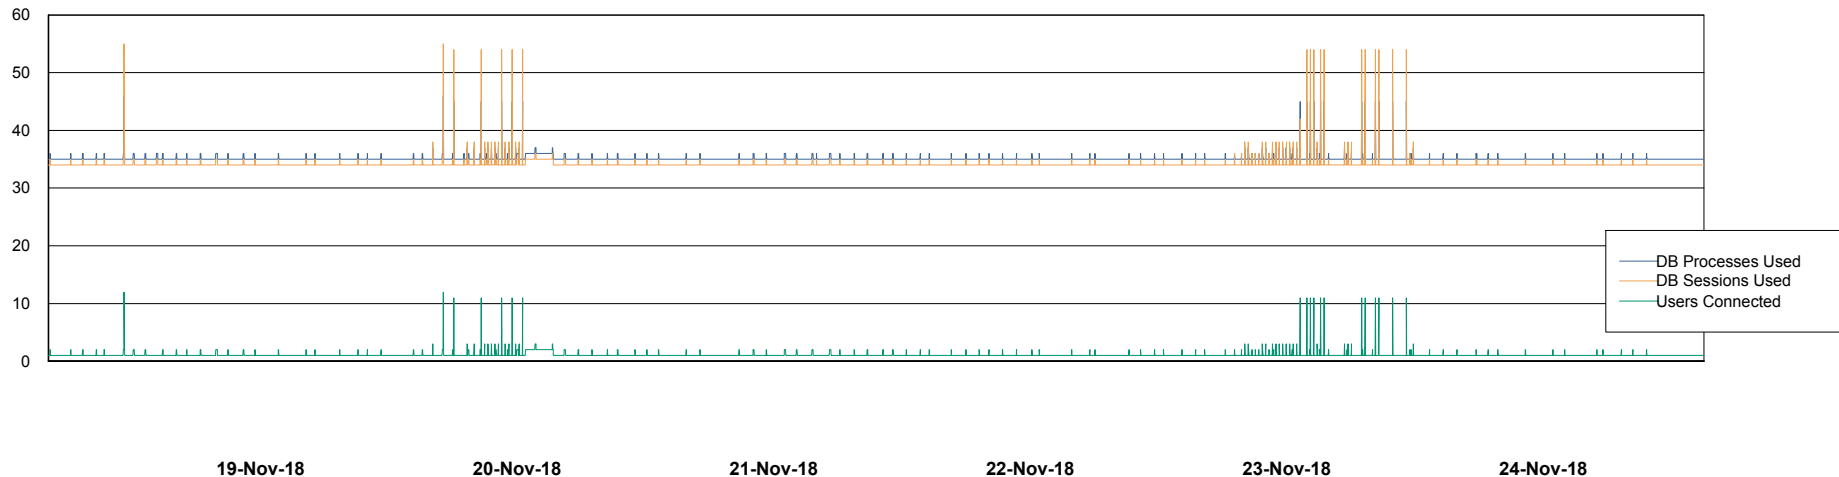

Database Performance CUS_ProdDB_Standby

DB Processes Max 300
DB Sessions Max 472