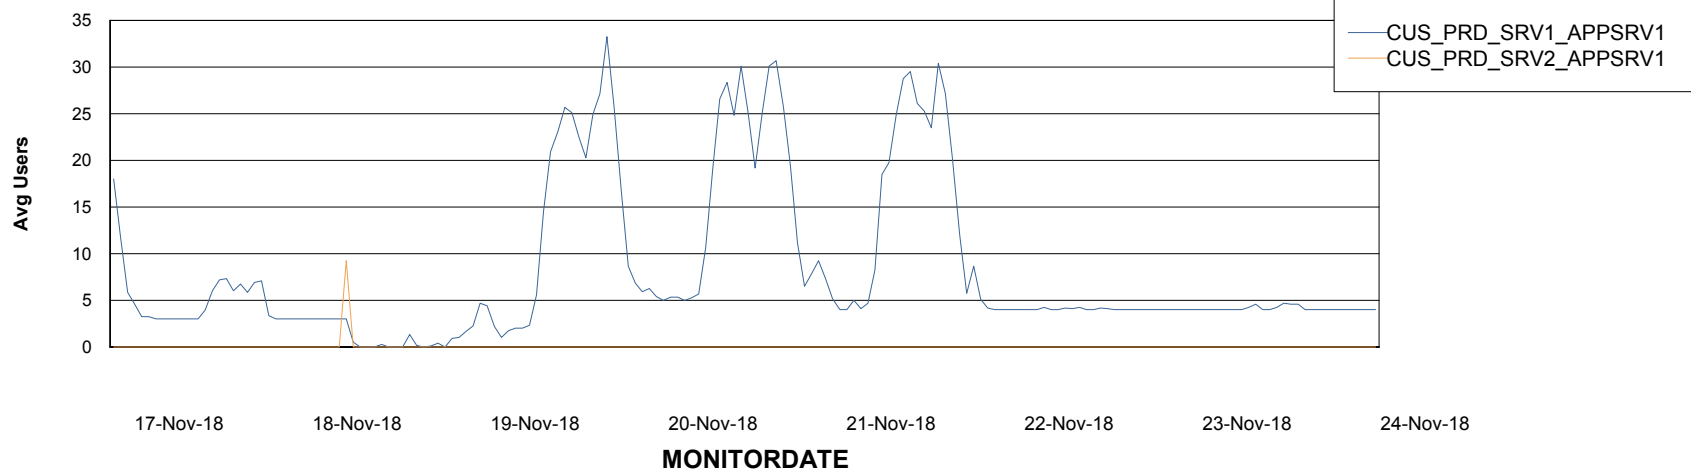

Weekly SLA Customer Report

Customer CUS Production
Database ID 84

ABSSolute Application Server Services

Avg memory used per ABS Server Service

Avg users per day per ABS server

Weekly SLA Customer Report

Customer CUS Production
Database ID 84