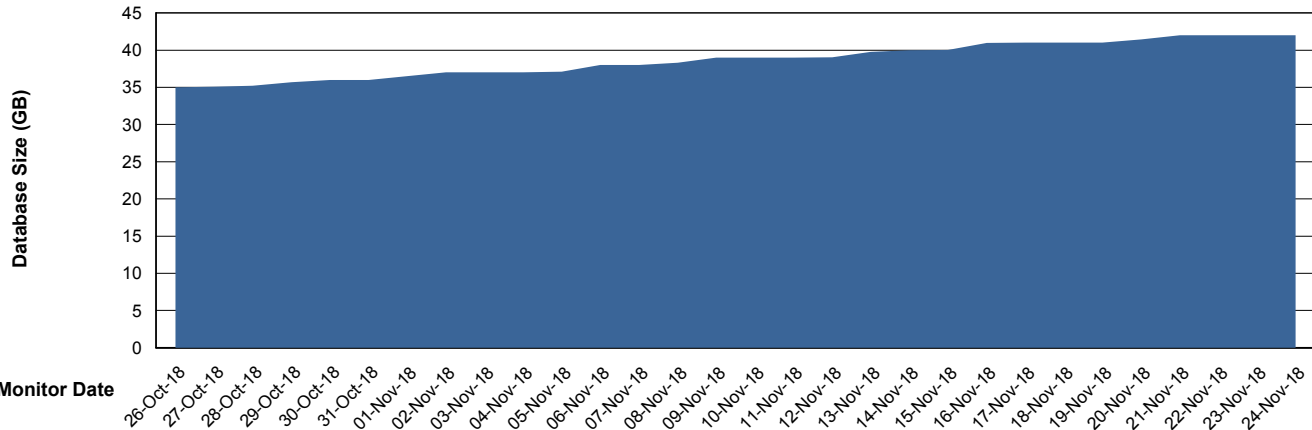

Database Performance CUS_ProdDB_Standby

DB Processes Max 300
DB Sessions Max 472

Weekly SLA Customer Report

Customer CUS Production
 Database ID 84

DATABASE SIZE CUS_ProdDB_Primary

Database growth over last month