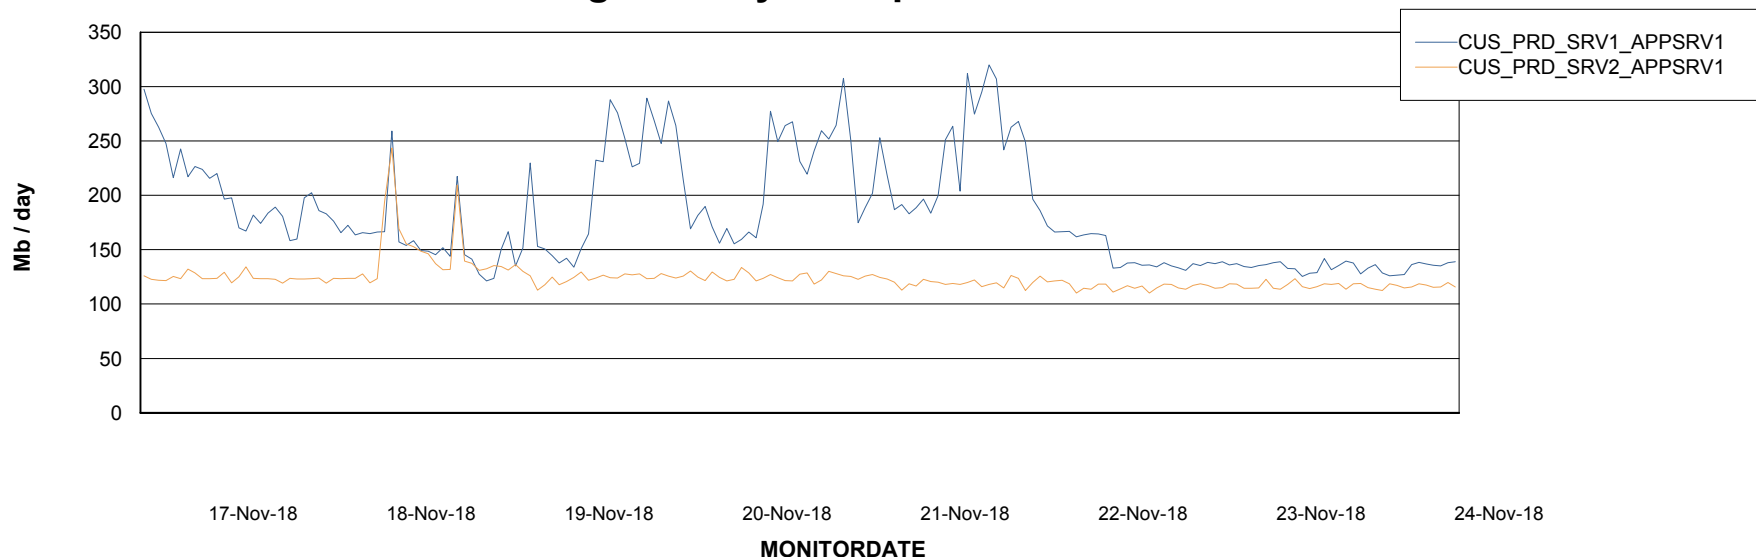

ABSSolute Application Server Services

Avg memory used per ABS Server Service