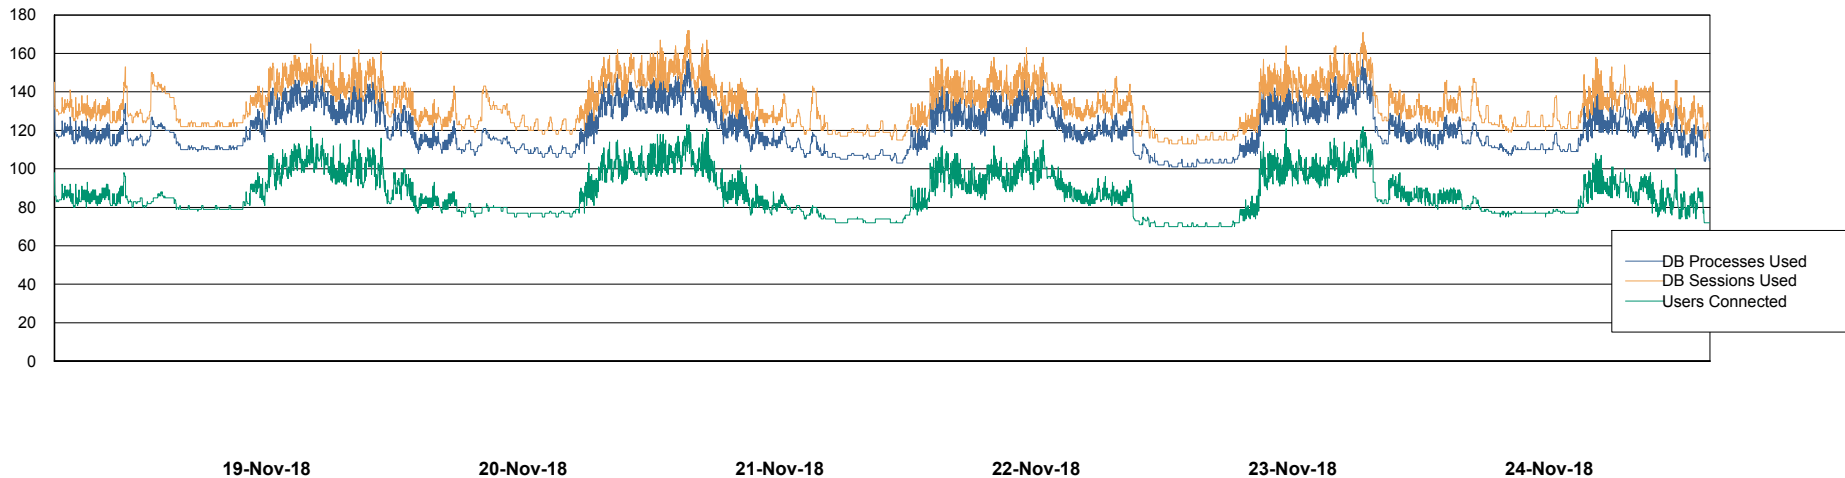

Database Performance CSCDB_Primary

DB Processes Max 500
DB Sessions Max 800