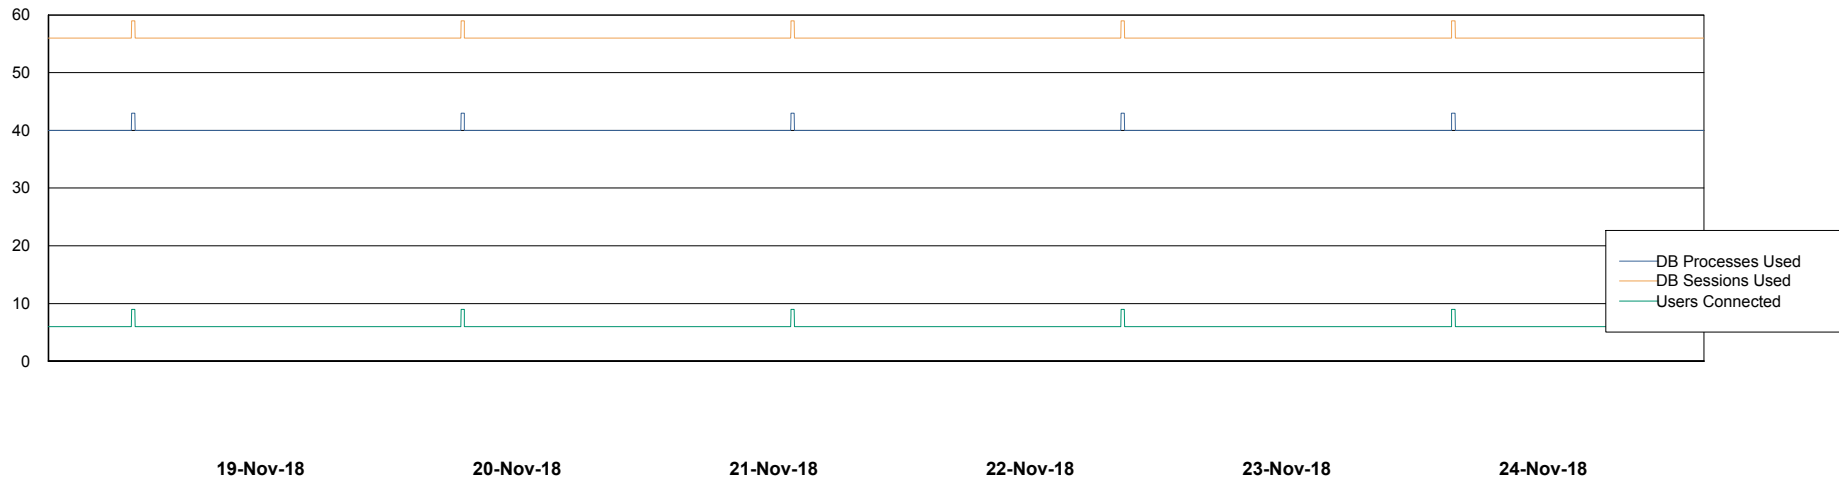

Database Performance CSCDB_Standby

DB Processes Max 500
DB Sessions Max 800