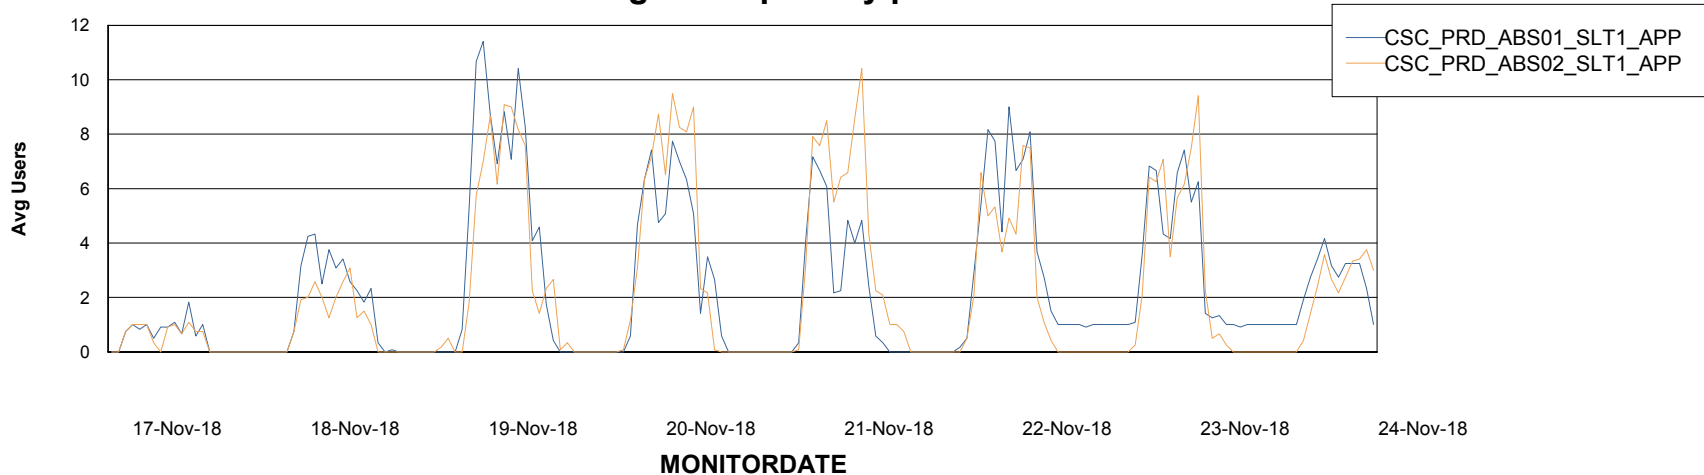

Date	Tablespace Name	Filesize (Gb)	Usedsize (Gb)	Percentage free
24-Nov-18	ABSDATA	131	99	24
	INDX	219	178	19
23-Nov-18	ABSDATA	131	99	24
	INDX	219	178	19
22-Nov-18	ABSDATA	131	99	24
	INDX	219	178	19
21-Nov-18	ABSDATA	131	99	24
	INDX	219	178	19
20-Nov-18	ABSDATA	131	99	24
	INDX	219	178	19
19-Nov-18	ABSDATA	131	99	24
	INDX	219	178	19
18-Nov-18	ABSDATA	131	99	24
	INDX	219	178	19

Weekly SLA Customer Report

Customer CSC_Production
Database ID 50

ABSSolute Application Server Services

Avg memory used per ABS Server Service

Avg users per day per ABS server

Weekly SLA Customer Report

Customer CSC_Production
Database ID 50