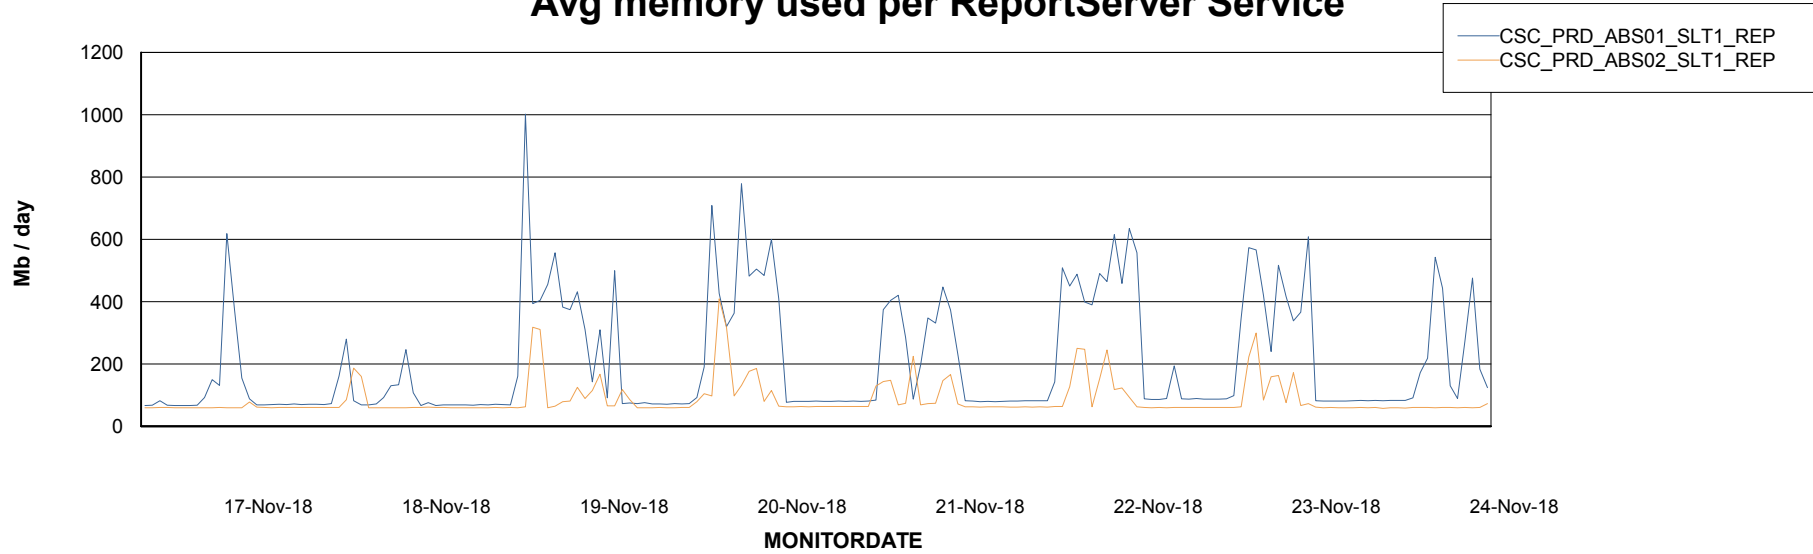

ABSSolute Application ReportServer Services

Avg memory used per ReportServer Service