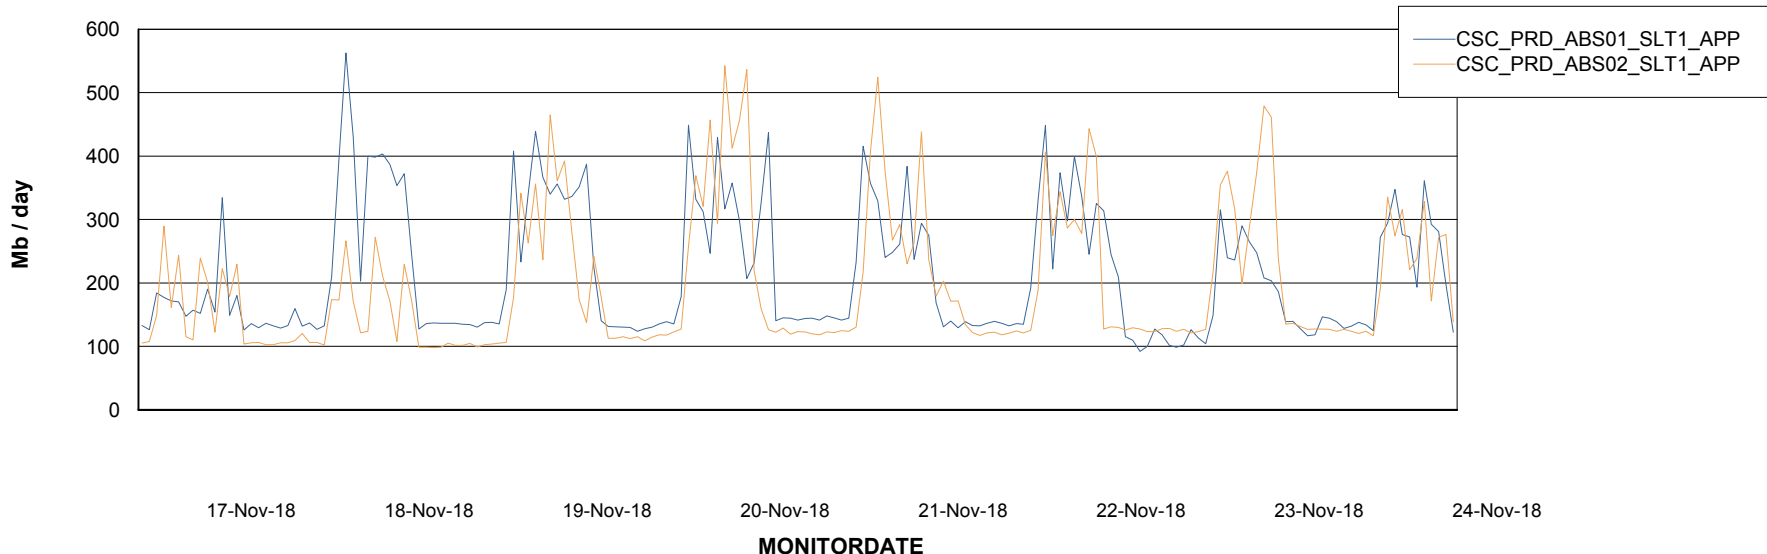

ABSSolute Application Server Services

Avg memory used per ABS Server Service