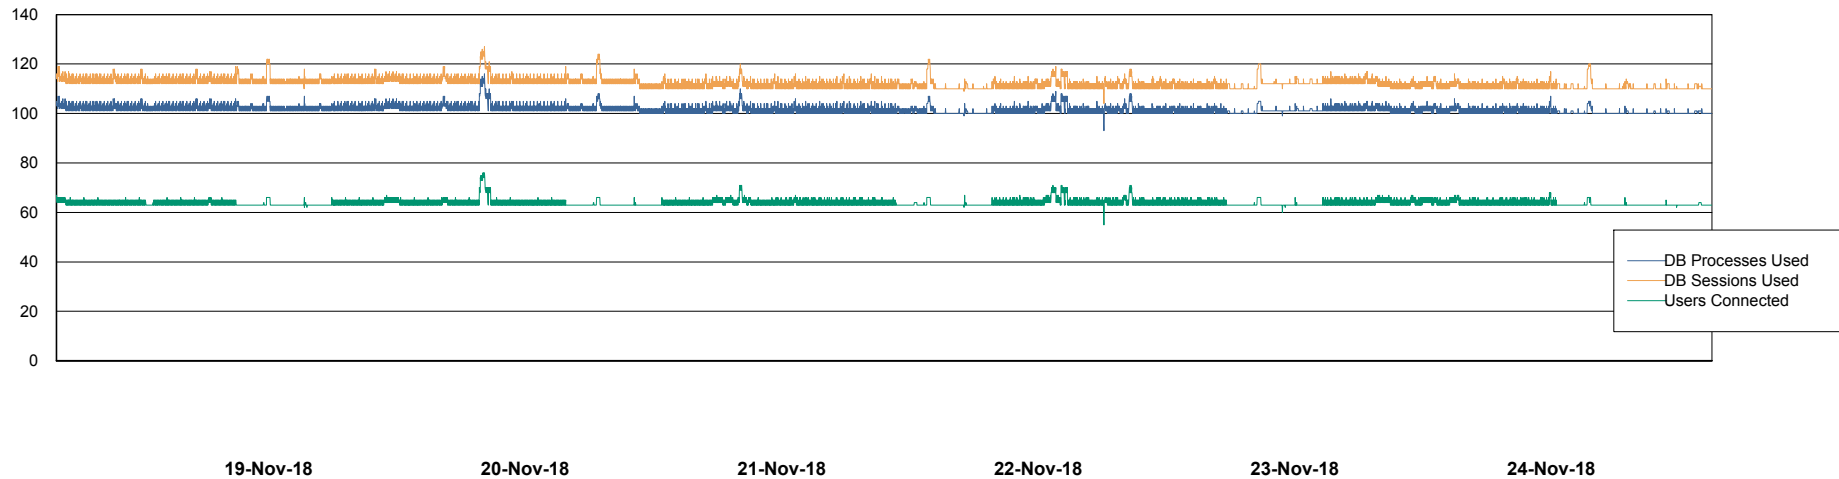

Database Performance CIWDB_Production

DB Processes Max 300
DB Sessions Max 472