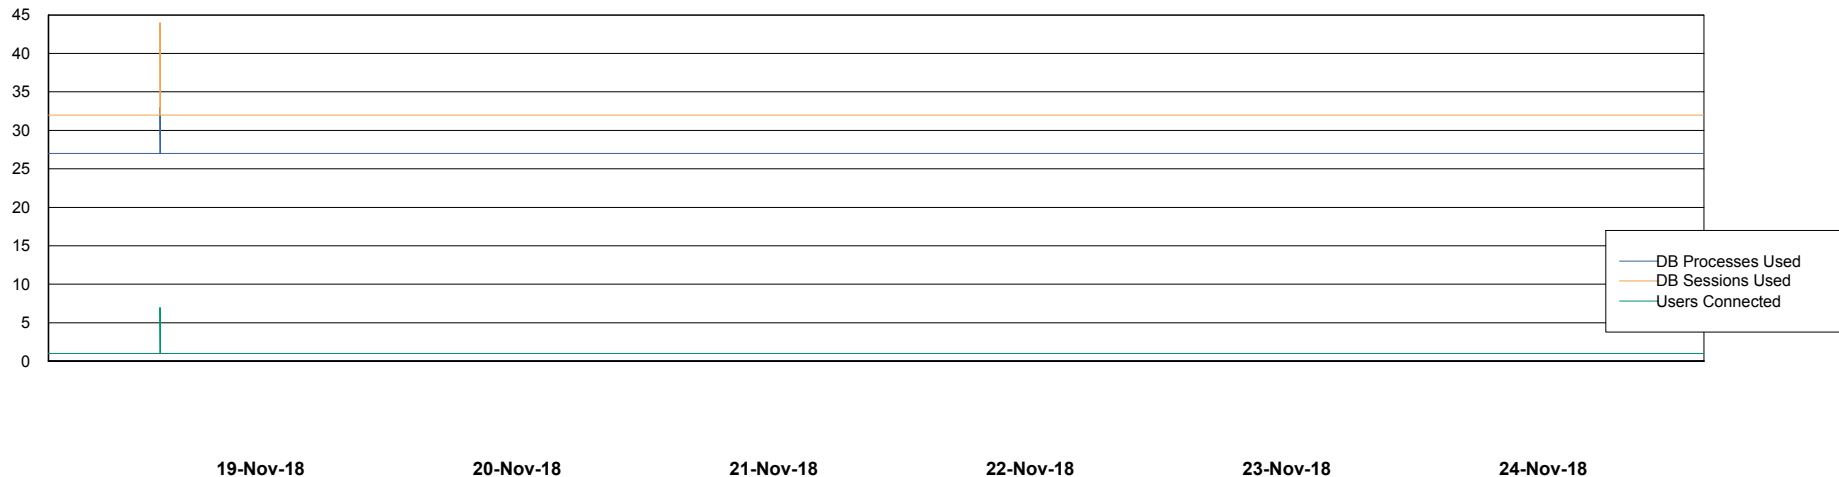

Database Performance CIWDB_Standby

DB Processes Max 300
DB Sessions Max 472