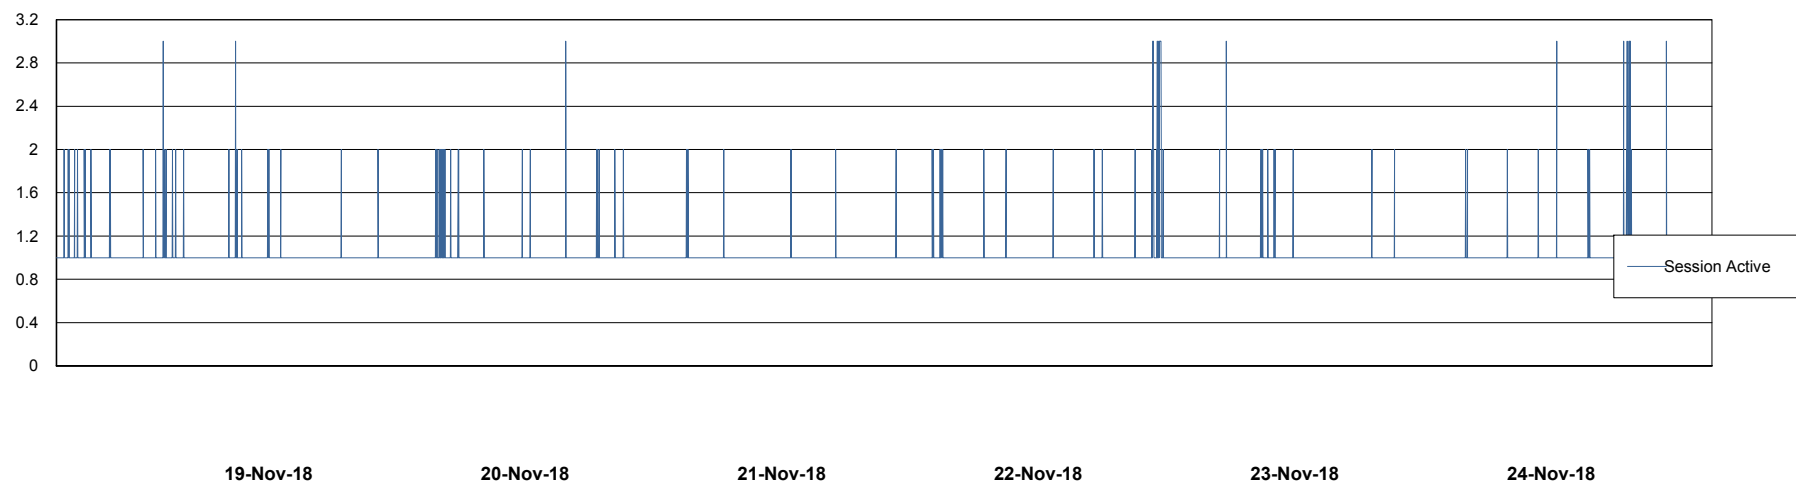

Database Performance CIWDB_Production

DB Processes Max 300
DB Sessions Max 472