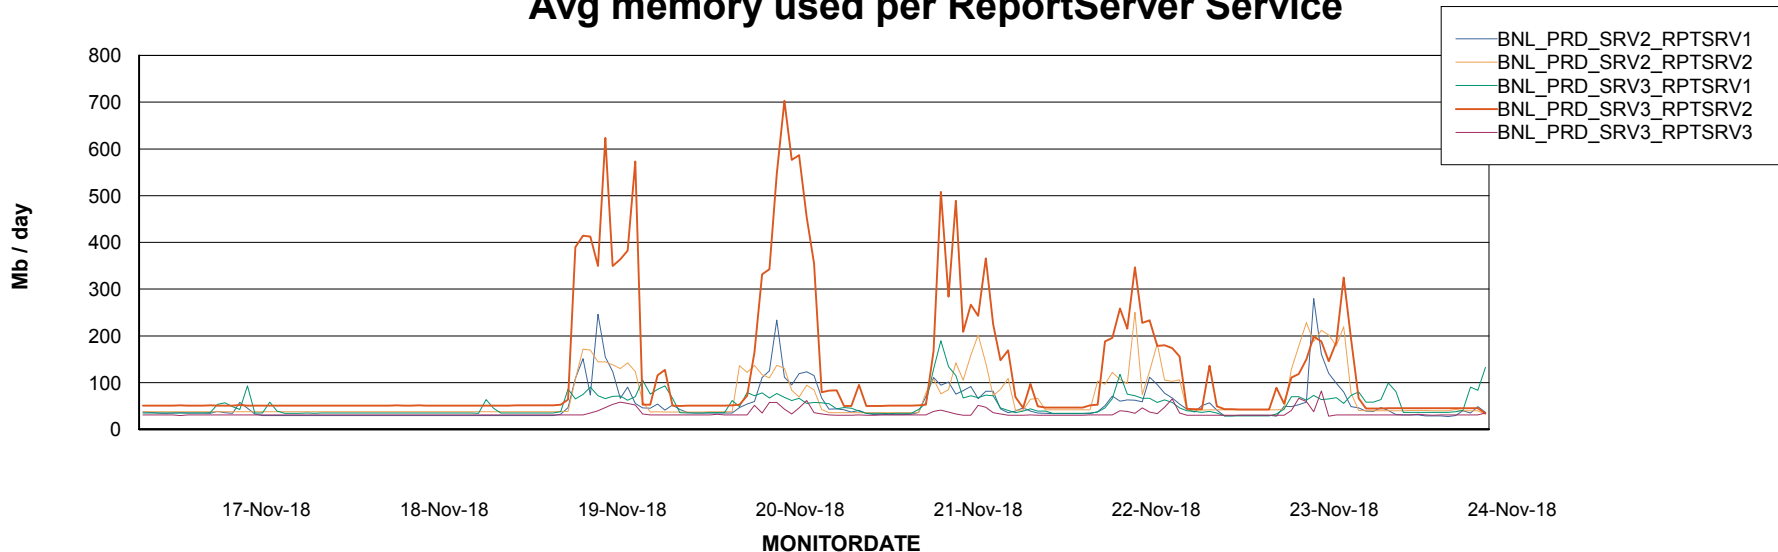

ABSSolute Web Component Services

Avg memory used per ReportServer Service