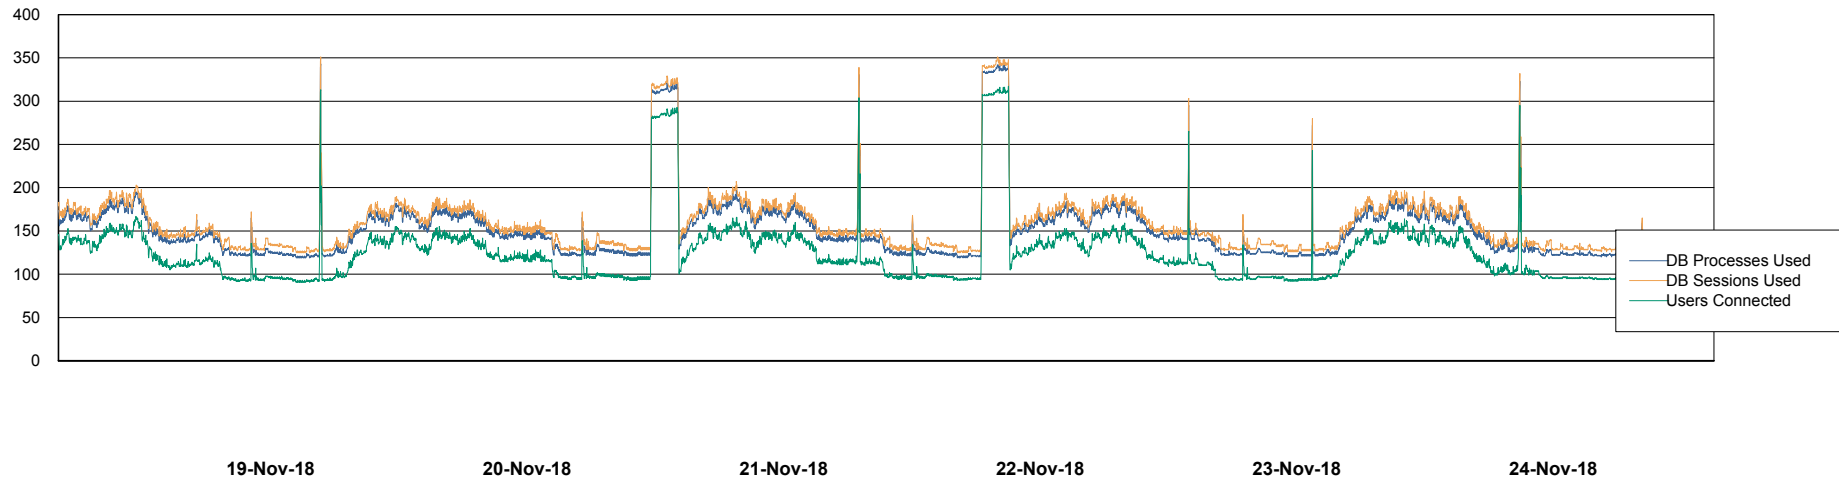

Harddisk Usage BNL_PRD_vm-absa03

	Free disk space on c: (%)	Total disk space on c: (Gb)	Free disk space on d: (%)	Total disk space on d: (Gb)	Free disk space on f: (%)	Total disk space on f: (Gb)
24-Nov-18	79	127	77	127	92	64
23-Nov-18	79	127	77	127	92	64
22-Nov-18	79	127	77	127	92	64
21-Nov-18	79	127	77	127	92	64
20-Nov-18	78	127	77	127	92	64
19-Nov-18	79	127	77	127	92	64
18-Nov-18	79	127	77	127	92	64

Weekly SLA Customer Report

Customer BNL_Production
Database ID 83

Database Performance BNLDB_Production

DB Processes Max 700
DB Sessions Max 1,072

Weekly SLA Customer Report

Customer BNL_Production
 Database ID 83