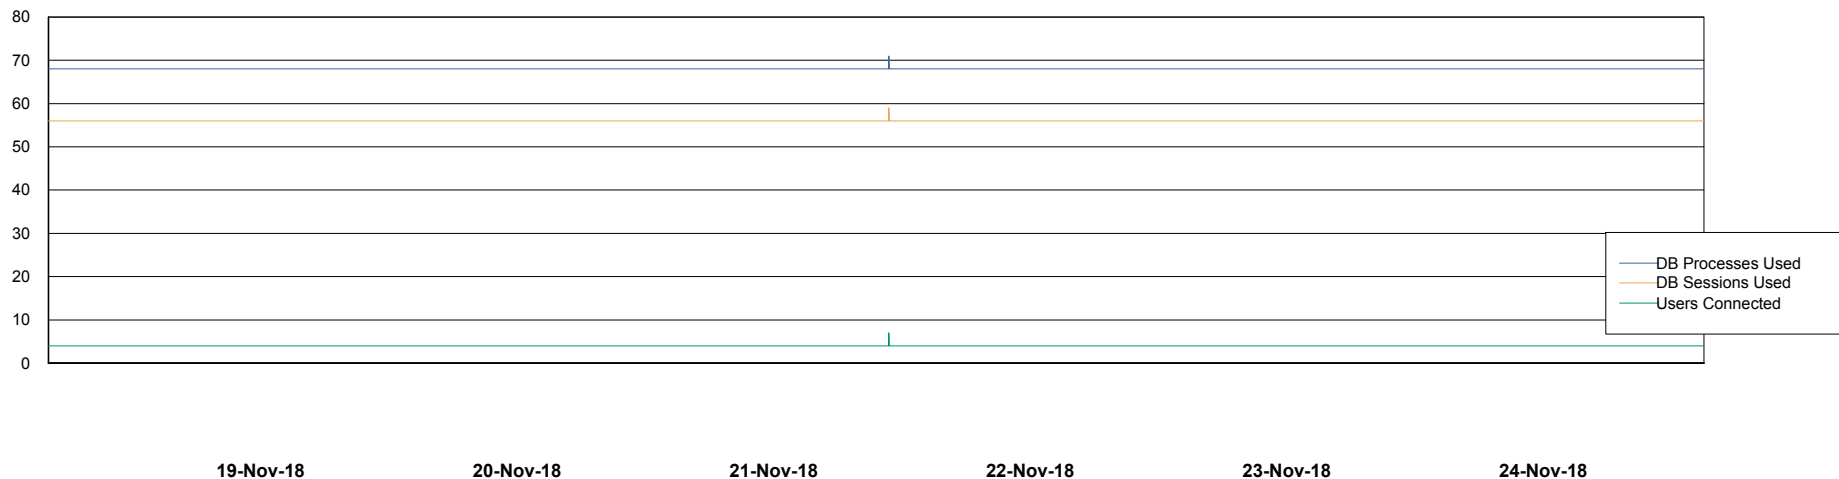

Weekly SLA Customer Report

Customer BGG_Production
Database ID 58

Database Performance BGGDB_Production

Weekly SLA Customer Report

Customer BGG_Production
Database ID 58

Database Performance BGGDB_Standby

Weekly SLA Customer Report