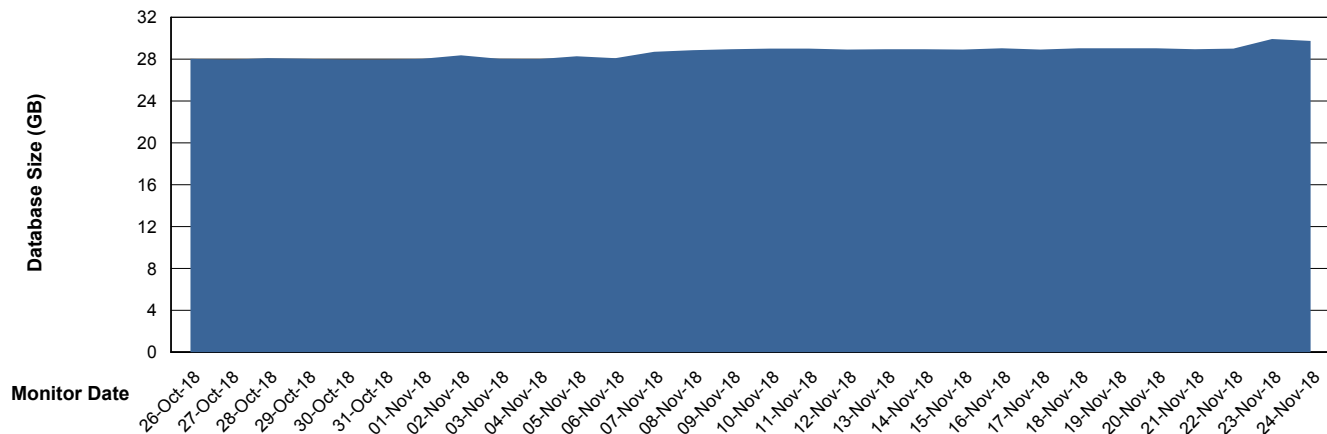

DATABASE SIZE BGGDB_BI

Database growth over last month