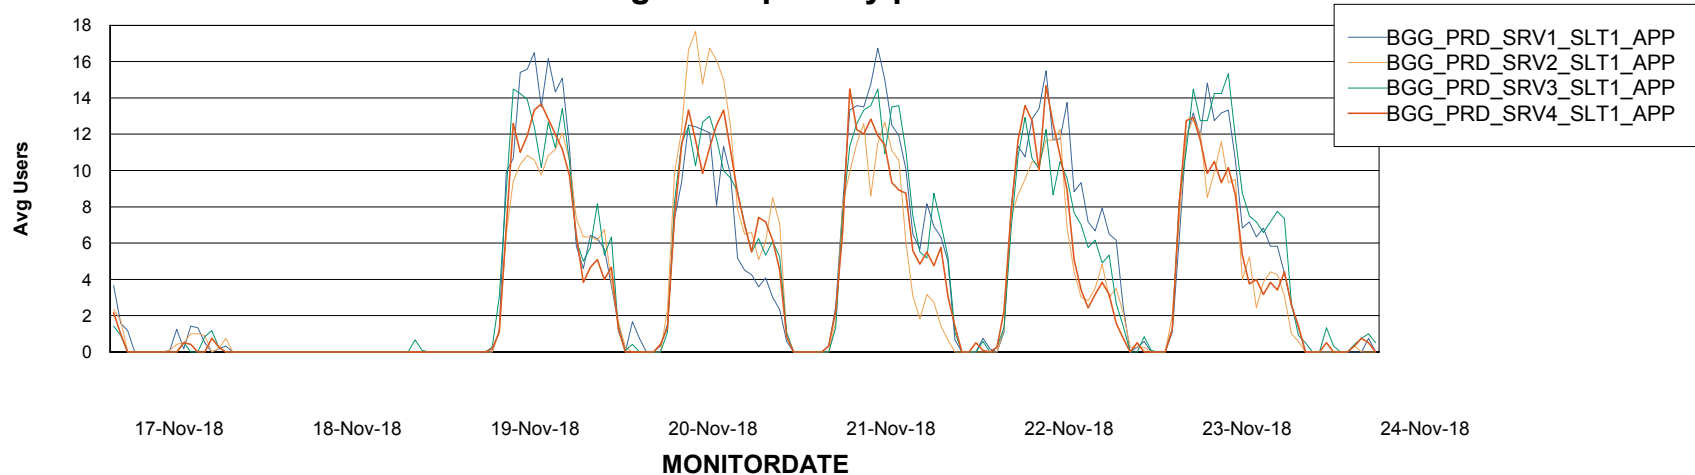

Avg users per day per ABS server