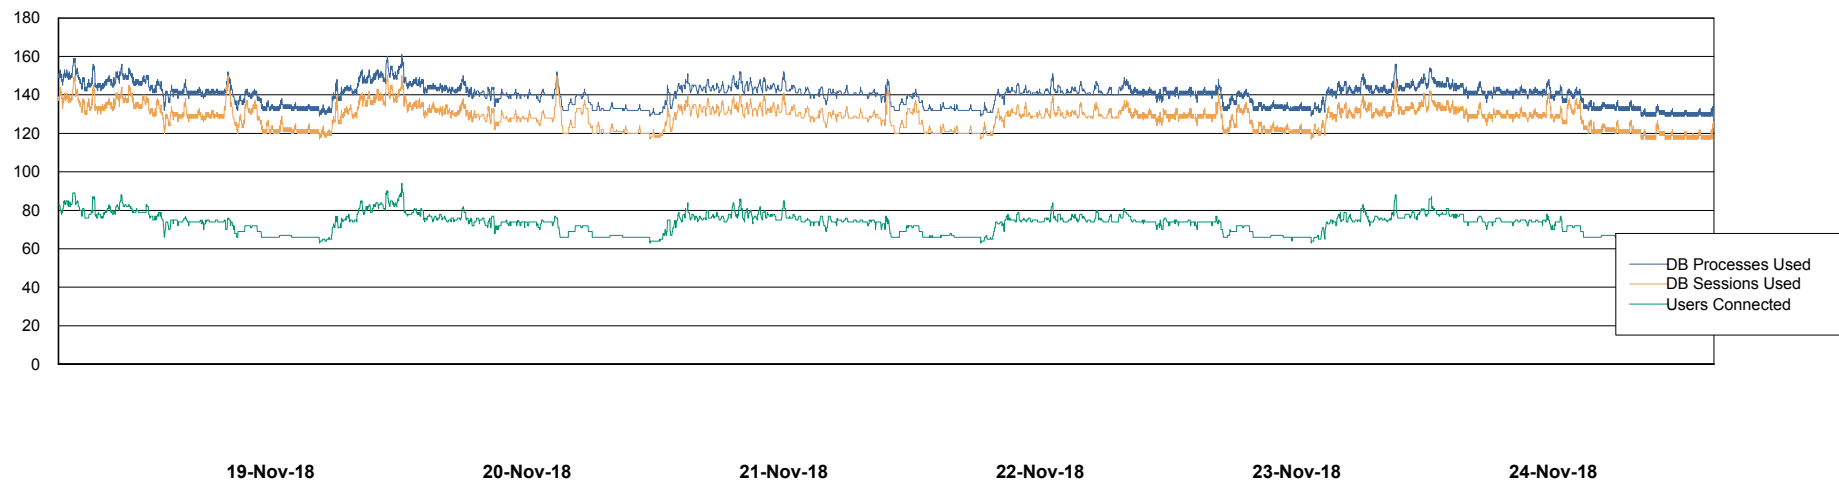

Database Performance BGGDB_Production