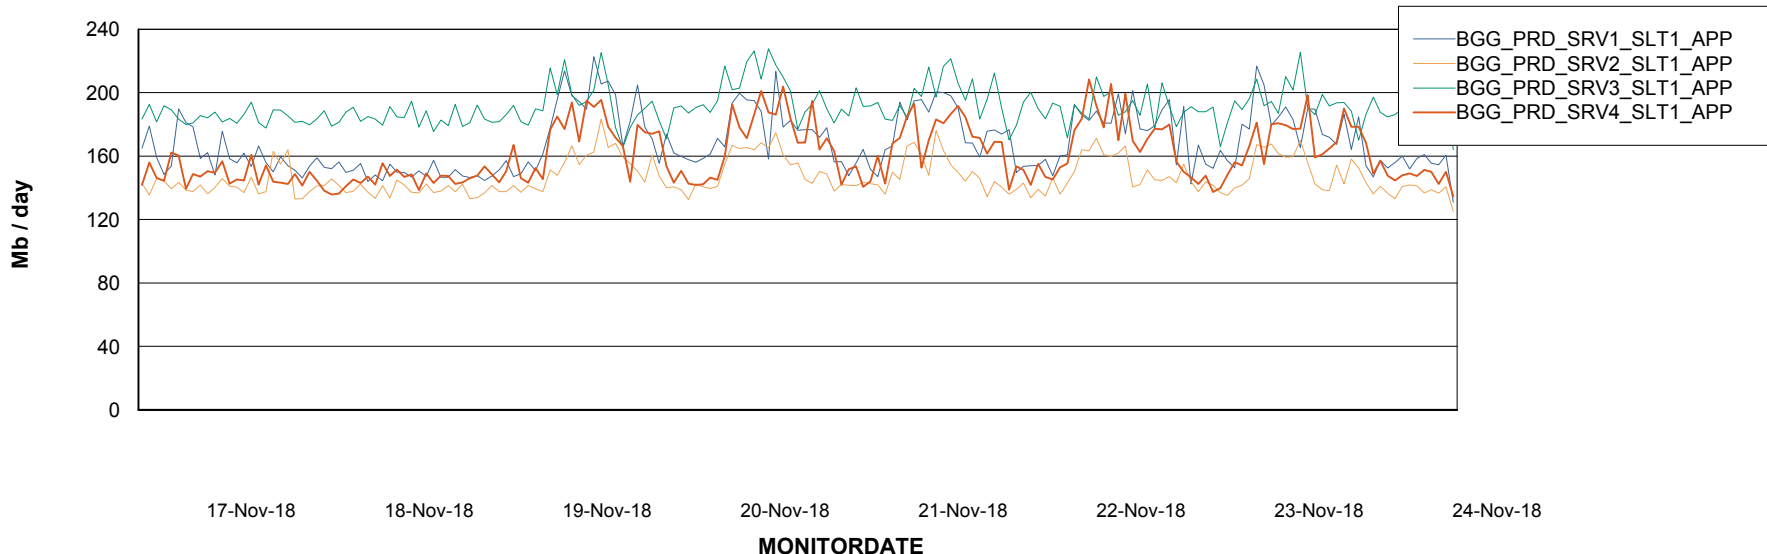

ABSSolute Application Server Services

Avg memory used per ABS Server Service