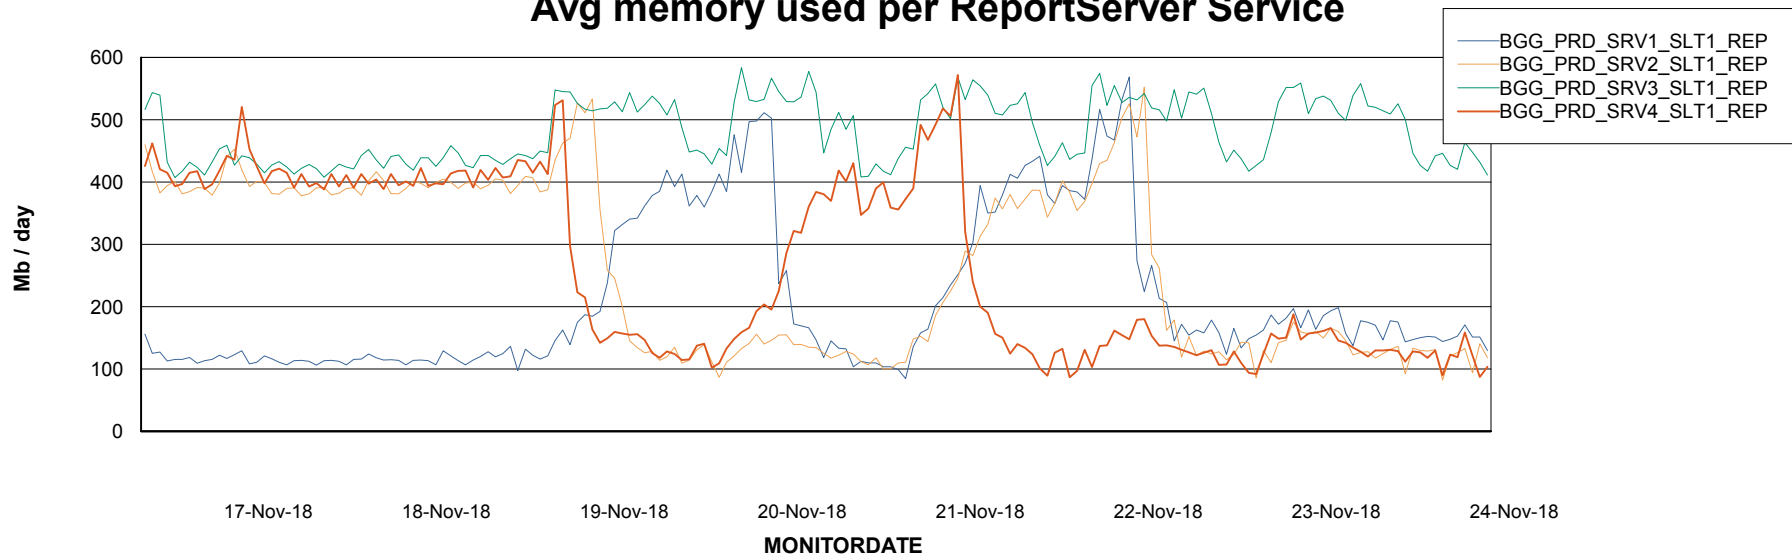

Avg memory used per ABS Server Service

Avg users per day per ABS server

Weekly SLA Customer Report

Customer BGG_Production
Database ID 58

ABSSolute Application ReportServer Services

Avg memory used per ReportServer Service