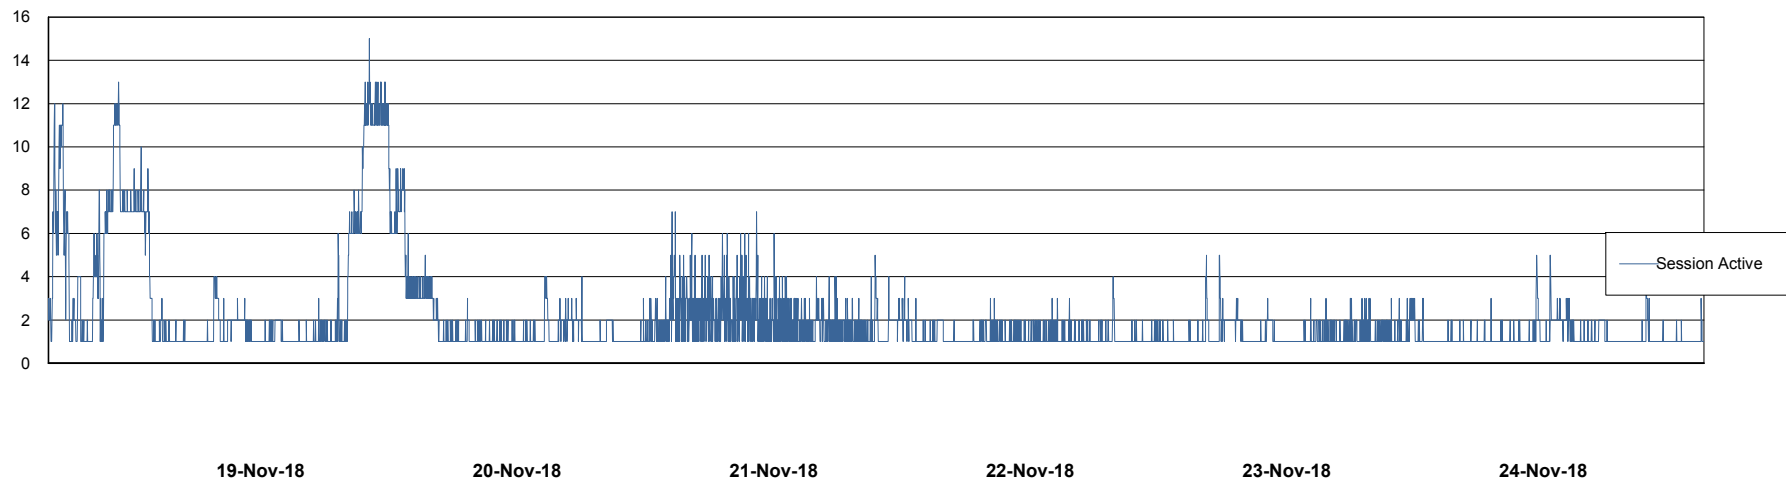

Database Performance BGGDB_Production