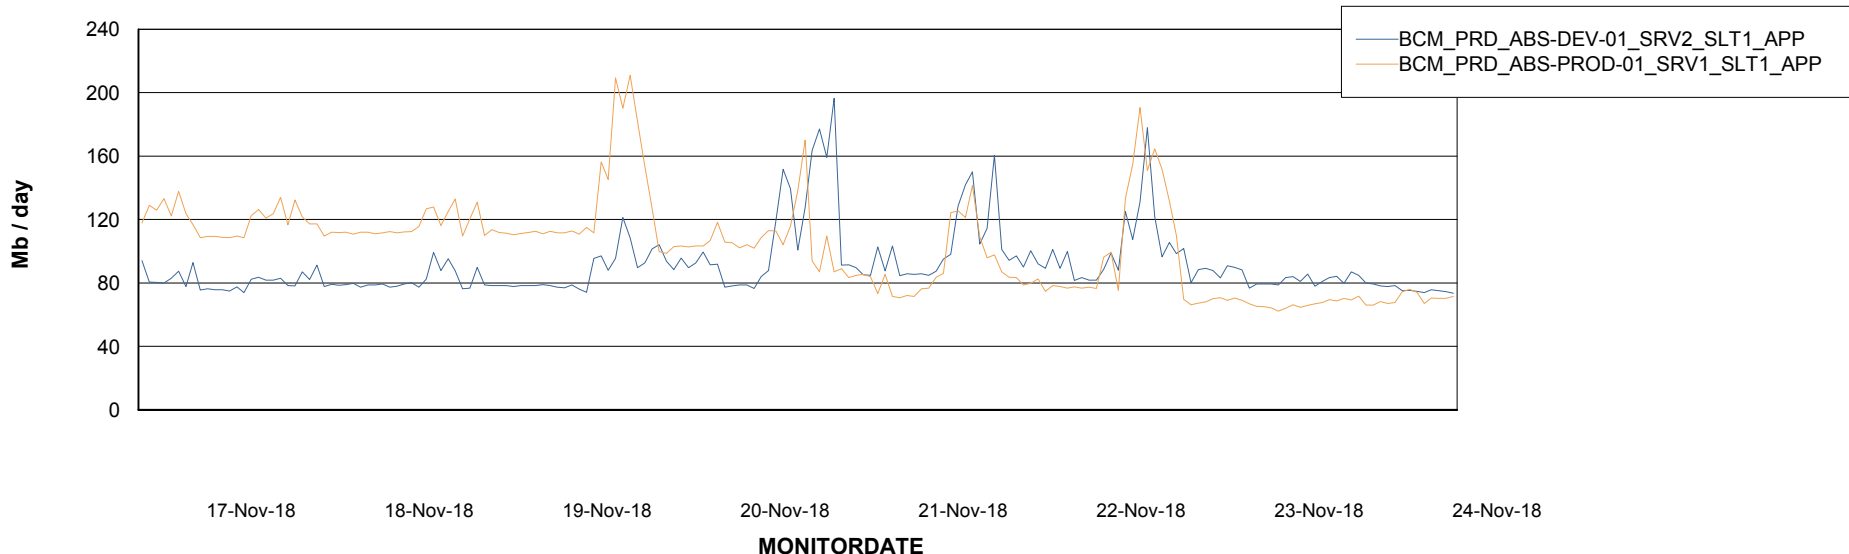

ABSSolute Application Server Services

Avg memory used per ABS Server Service