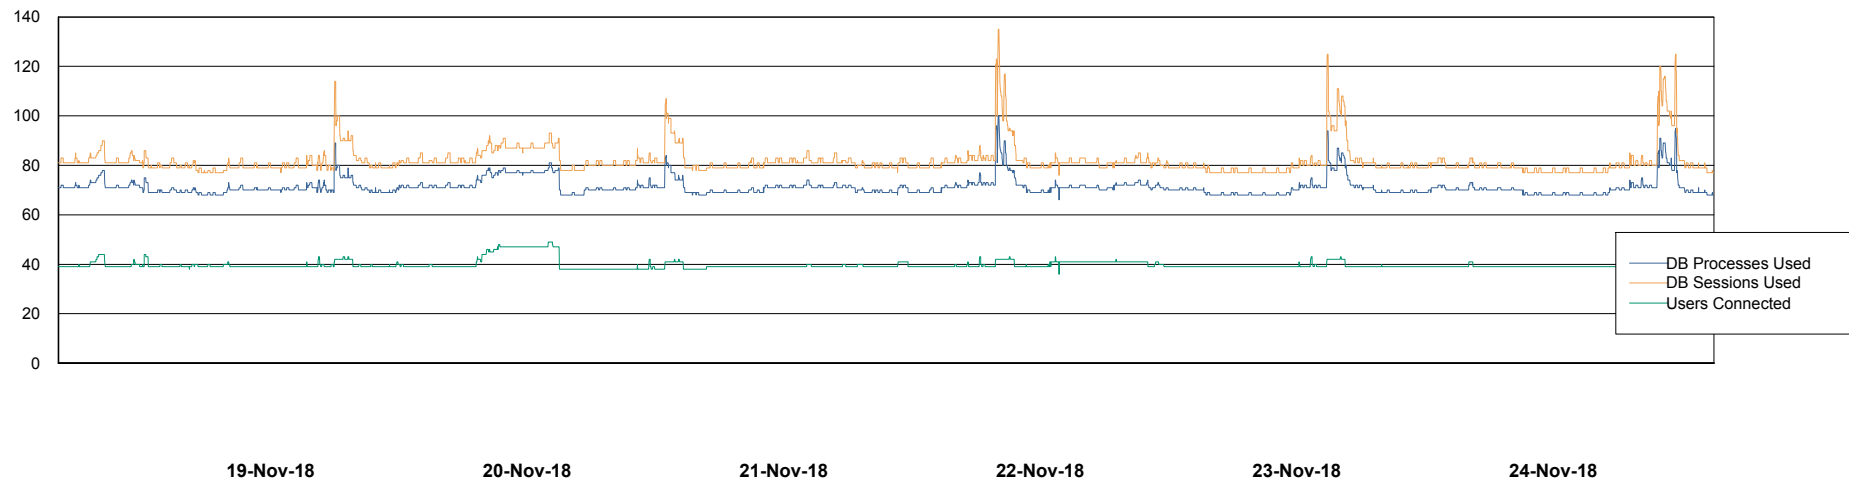

Database Performance BCMDB_ABS1 Production Database