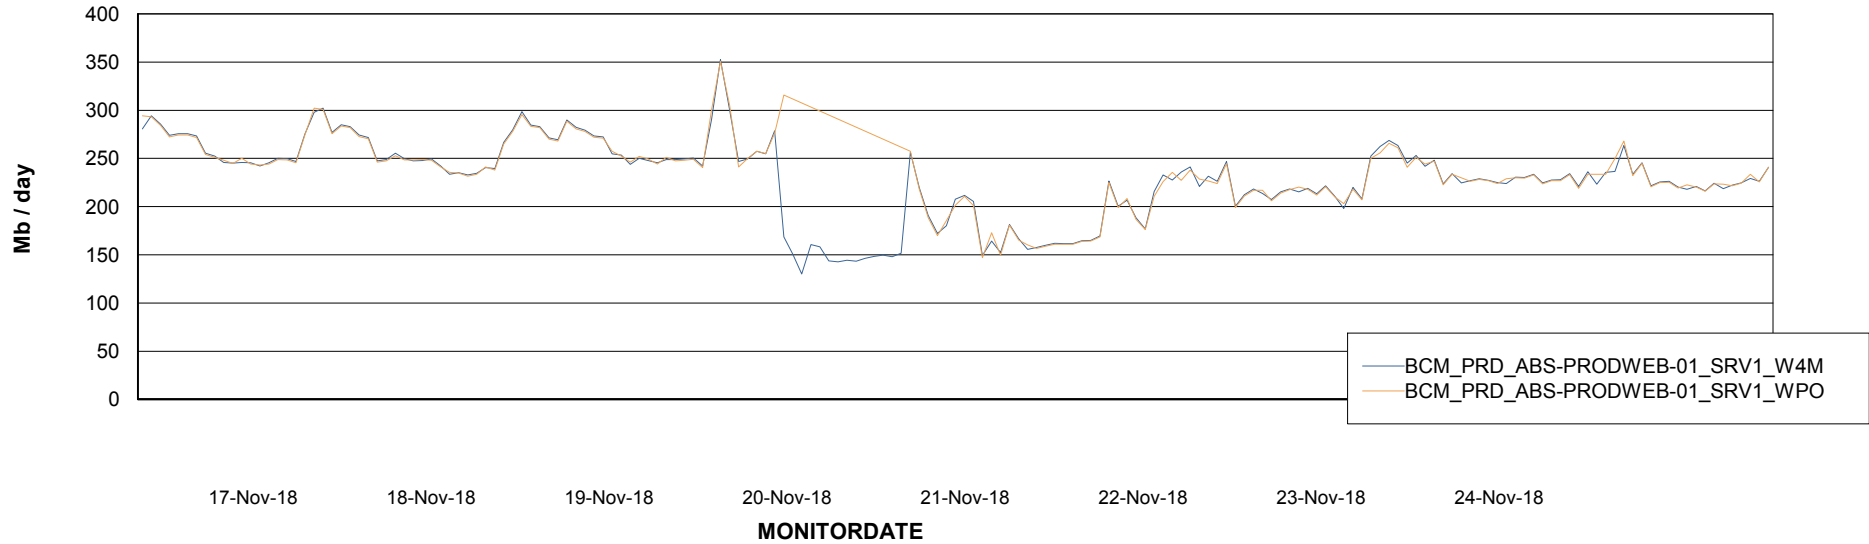

ABSSolute Web Component Services

Avg memory used per ABS Web component