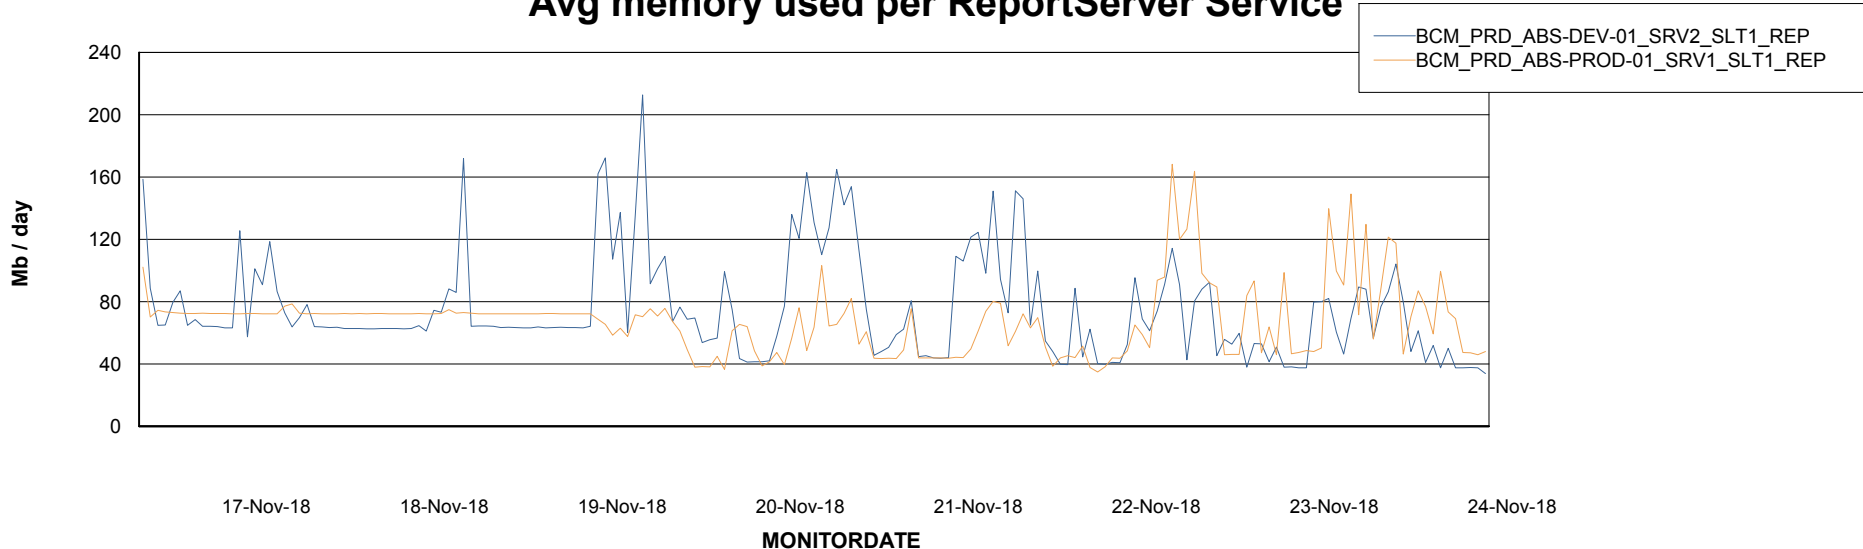

Avg memory used per ABS Server Service

Avg users per day per ABS server

Weekly SLA Customer Report

Customer BCM_Production
Database ID 81

ABSSolute Application ReportServer Services

Avg memory used per ReportServer Service