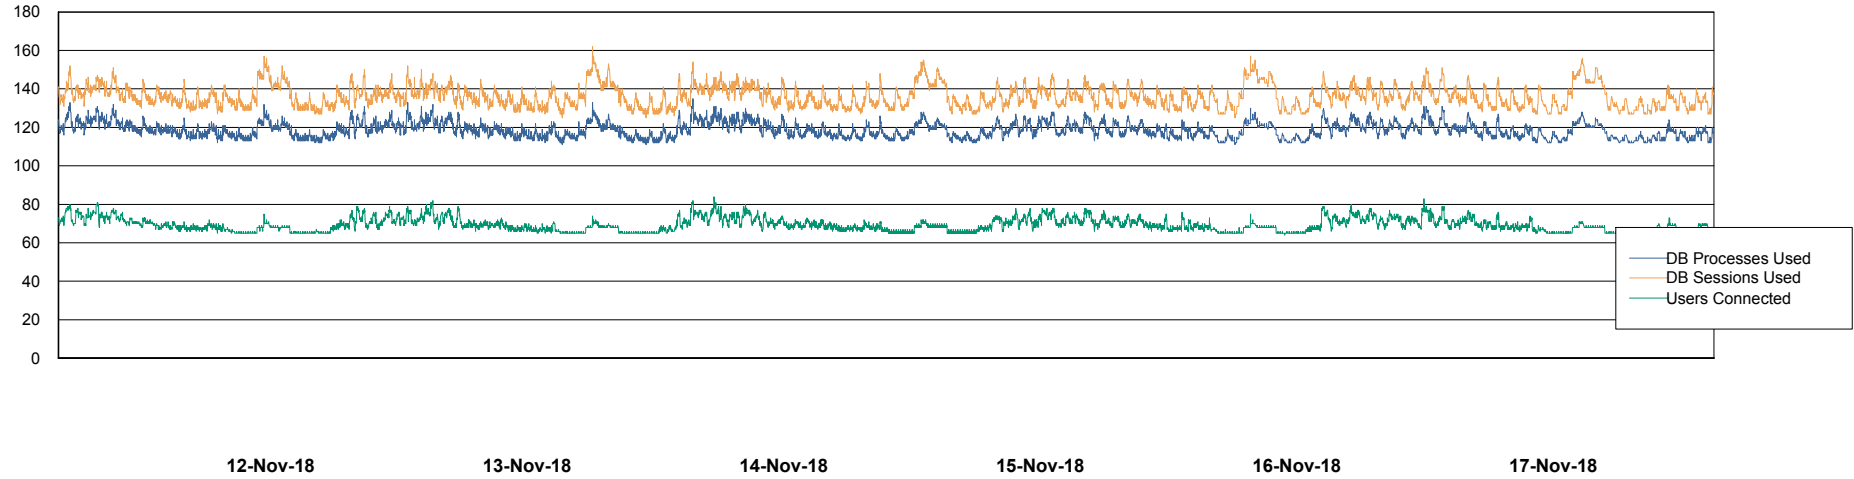

Database Performance VOSDB_Production

DB Processes Max 300
DB Sessions Max 472