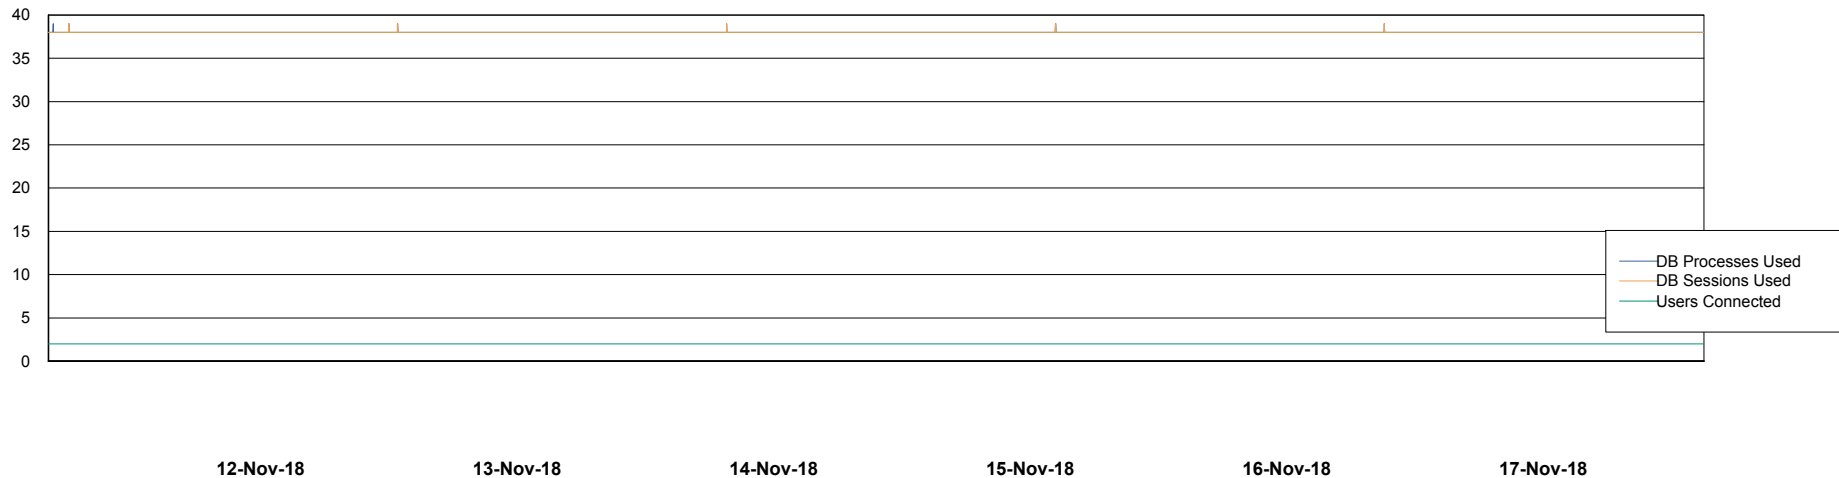

Database Performance VOSDB_Production

DB Processes Max 300
DB Sessions Max 472

Weekly SLA Customer Report

Customer VOS_Production
Database ID 68

Database Performance VOSDB_Standby

DB Processes Max 300
DB Sessions Max 472