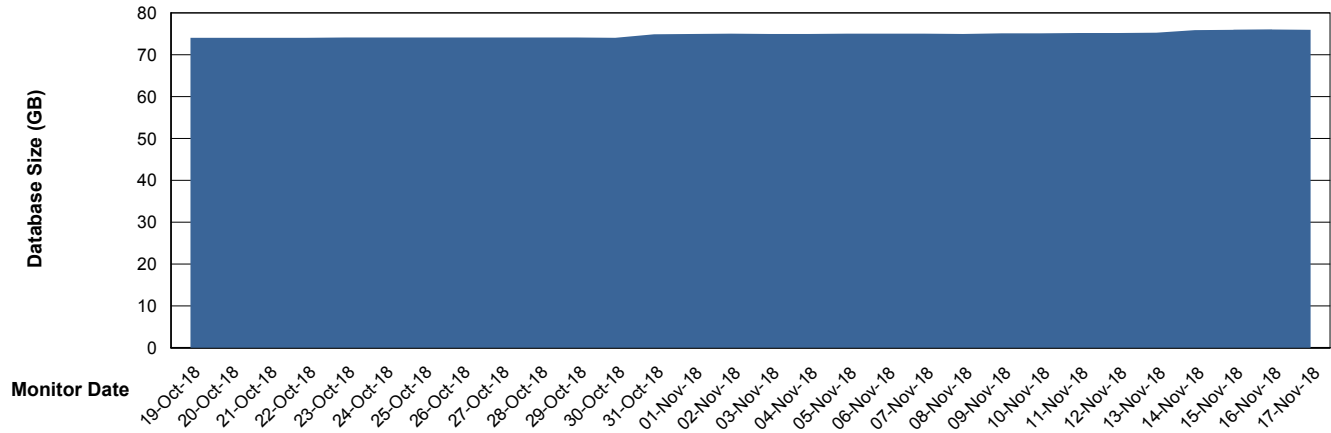

Database Performance VOSDB_Production

DB Processes Max 300
DB Sessions Max 472

Weekly SLA Customer Report

Customer VOS_Production
Database ID 68

Database Performance VOSDB_Standby

DB Processes Max 300
DB Sessions Max 472

Weekly SLA Customer Report

Customer VOS_Production
Database ID 68

DATABASE SIZE VOSBIDB_Production

Database growth over last month

DATABASE SIZE VOSDB_Production

Database growth over last month

Weekly SLA Customer Report