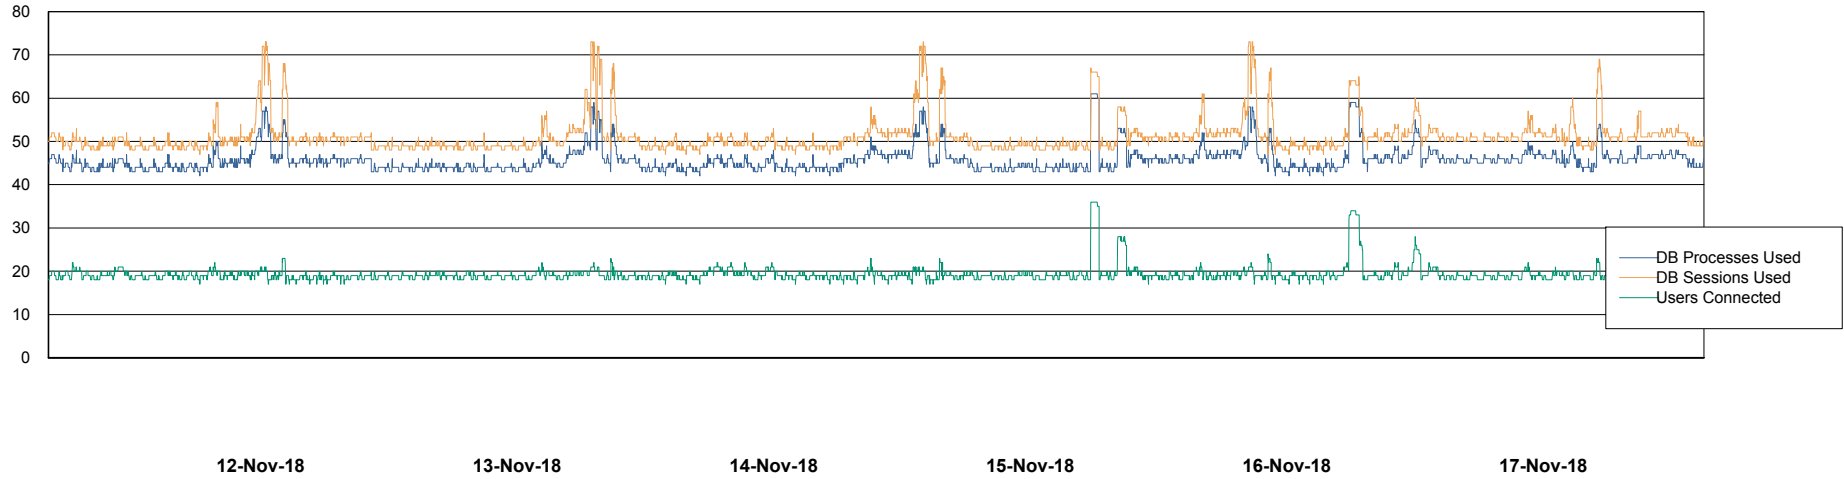

Database Performance VOSBIDB_Production

DB Processes Max 500
DB Sessions Max 772