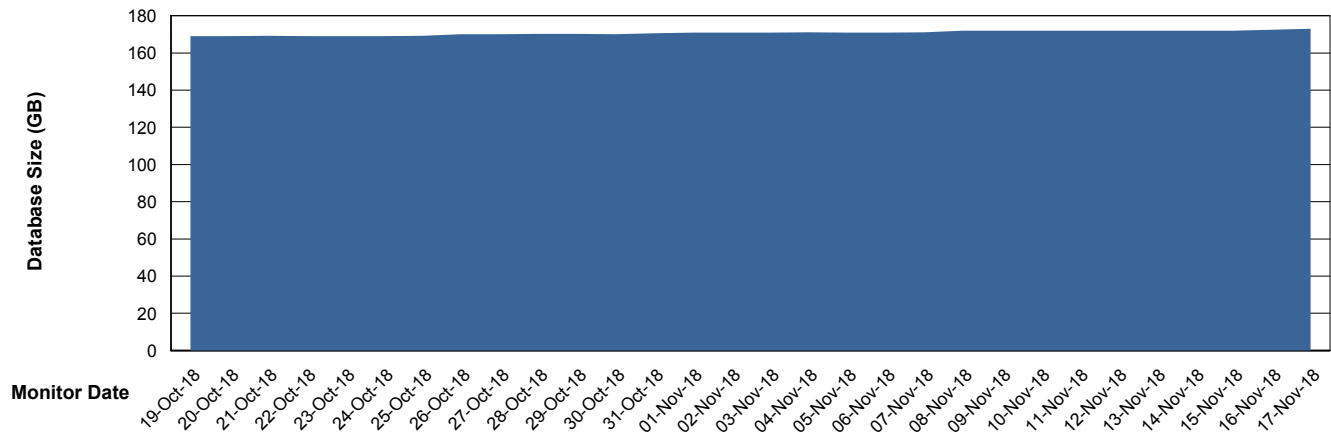

Weekly SLA Customer Report

Customer VOS_Production
Database ID 68

DATABASE SIZE VOSBIDB_Production

Database growth over last month

DATABASE SIZE VOSDB_Production

Database growth over last month

Weekly SLA Customer Report