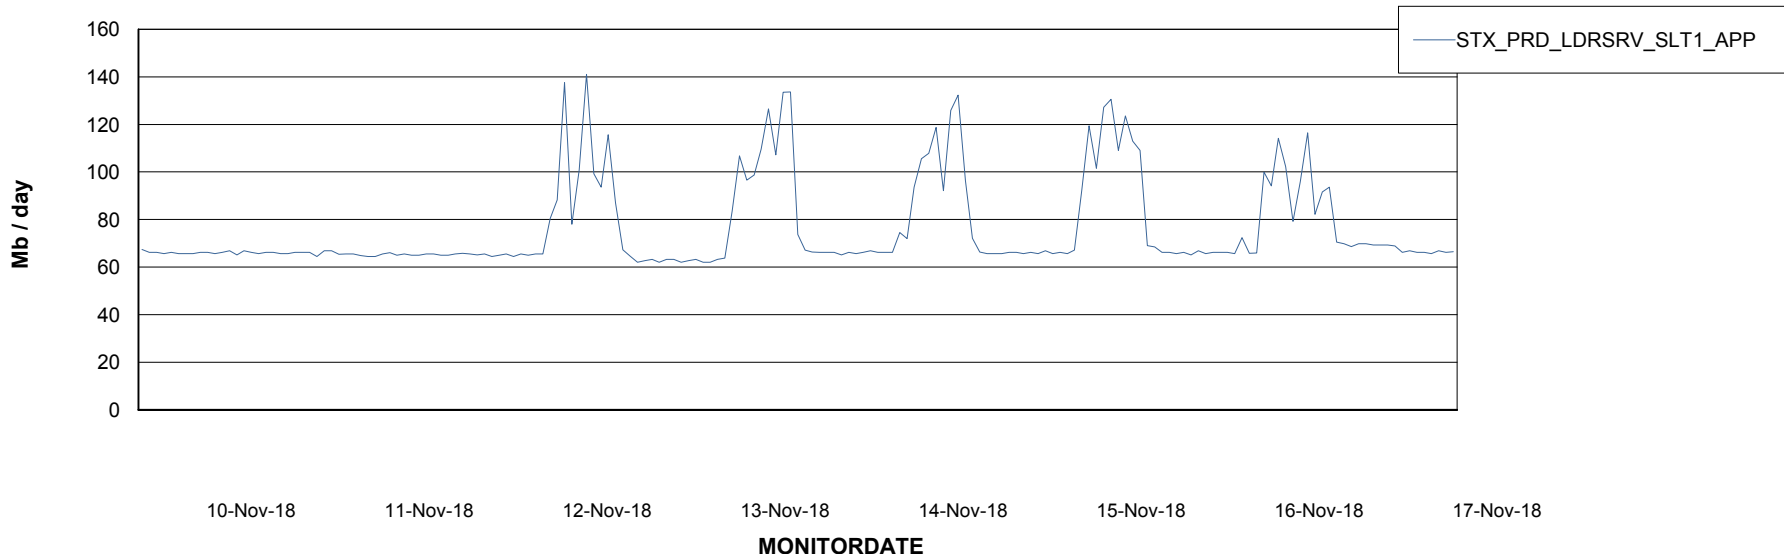

ABSSolute Application Server Services

Avg memory used per ABS Server Service