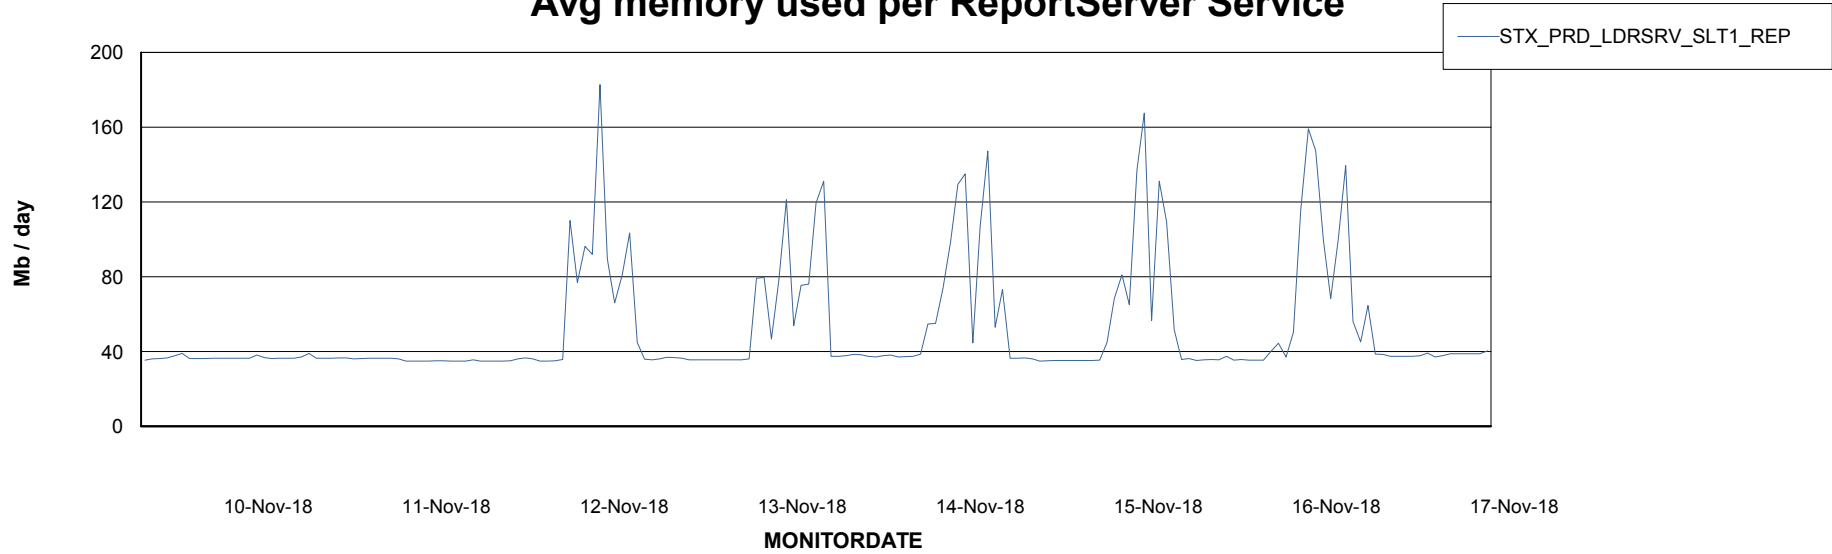

ABSSolute Application ReportServer Services

Avg memory used per ReportServer Service