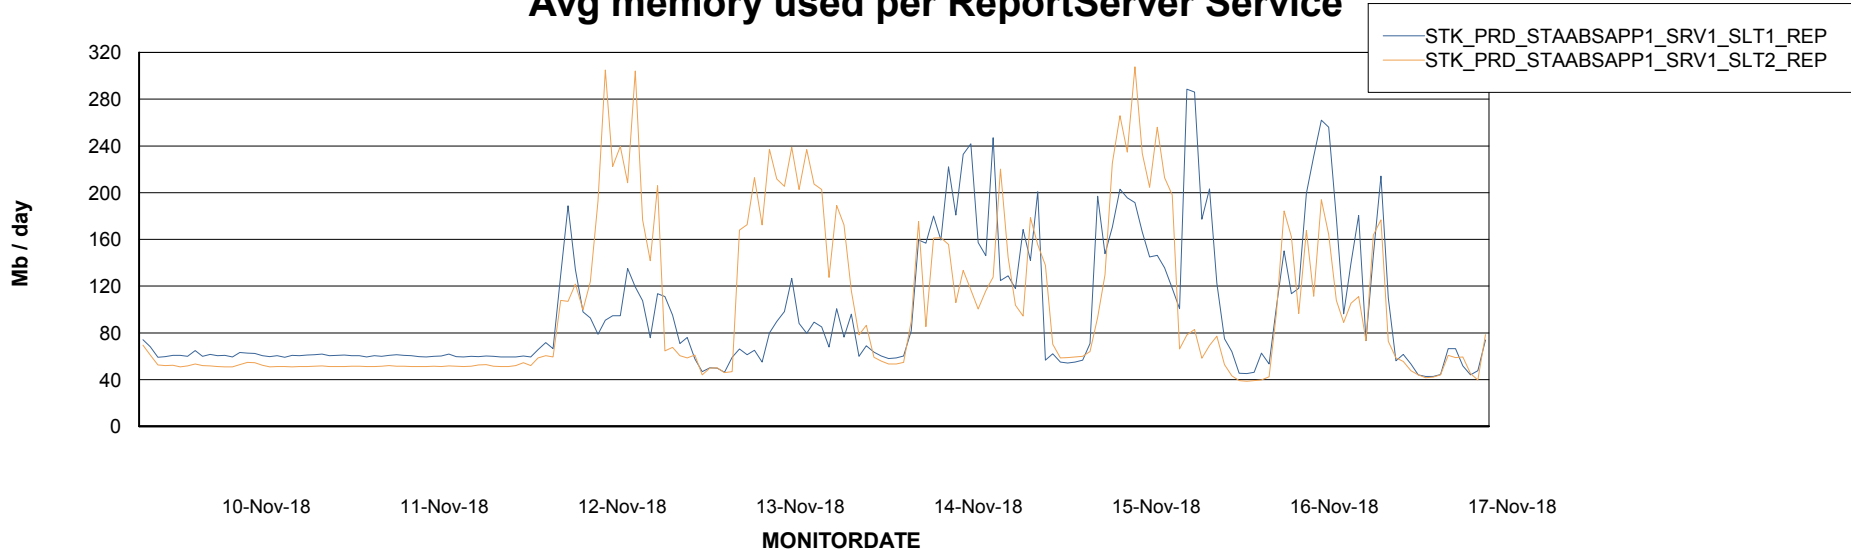

ABSSolute Application ReportServer Services

Avg memory used per ReportServer Service