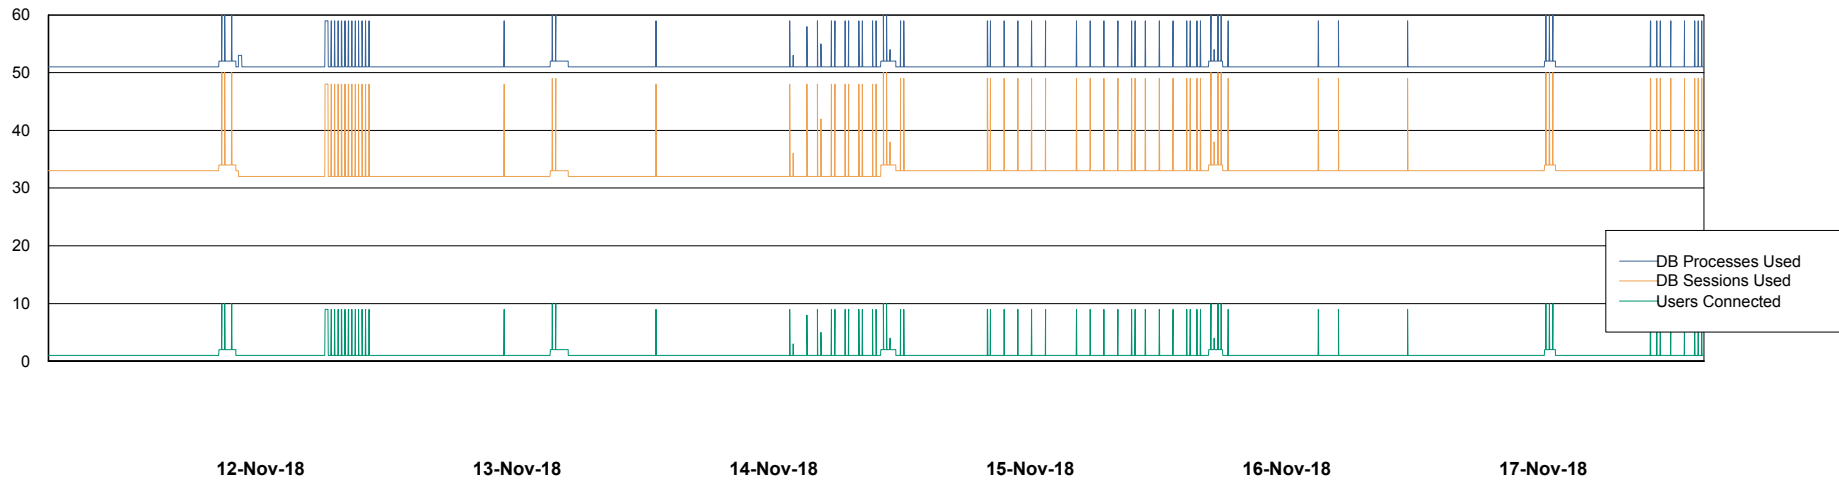

Database Performance STKDB_ABS1SB Standby Database