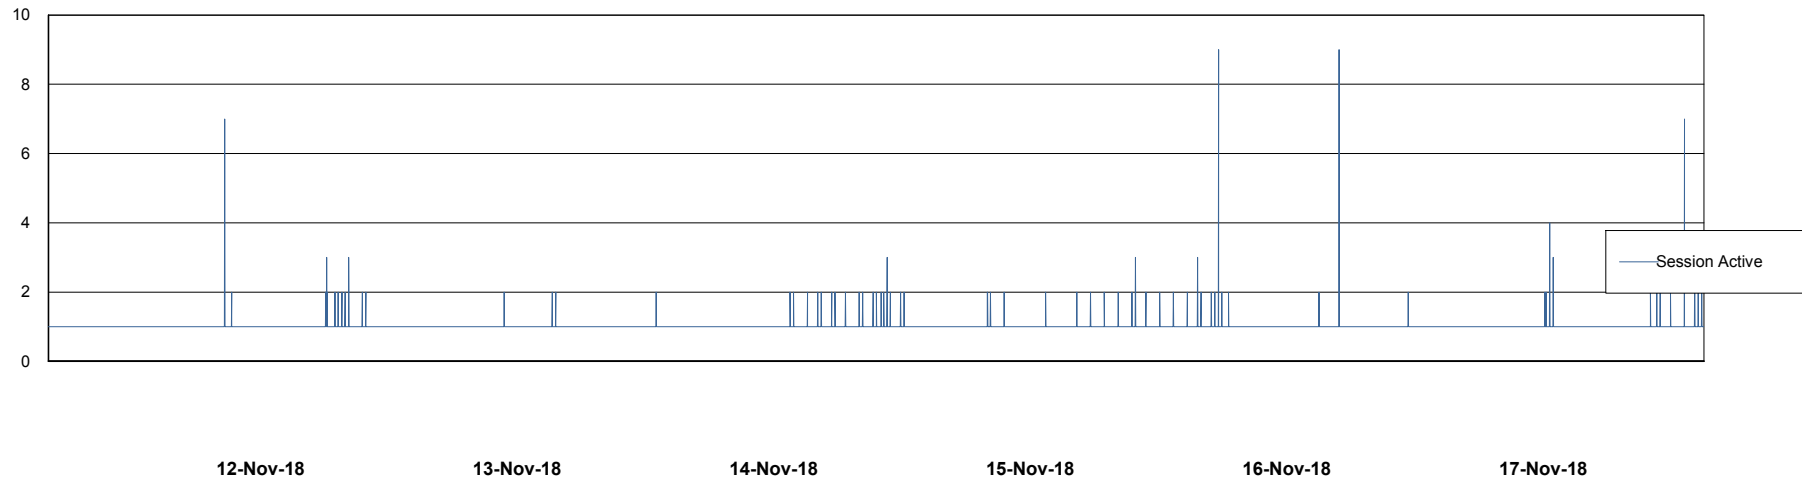

Database Performance STKDB_ABS1SB Standby Database