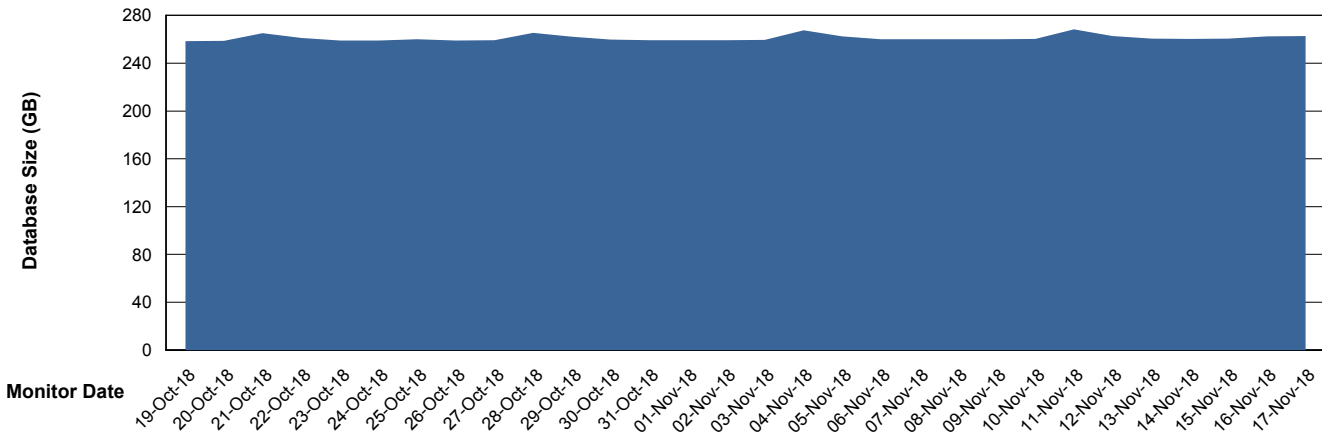

DATABASE SIZE STKDB_ABS1 Production Database

Database growth over last month