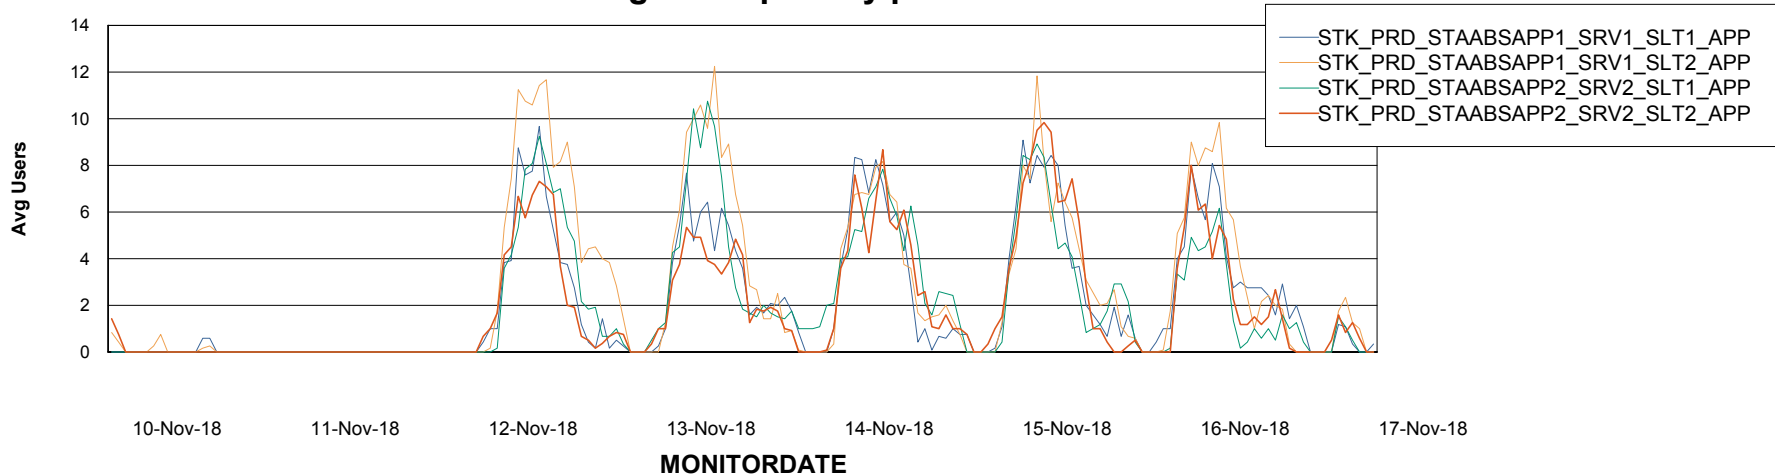

Avg users per day per ABS server