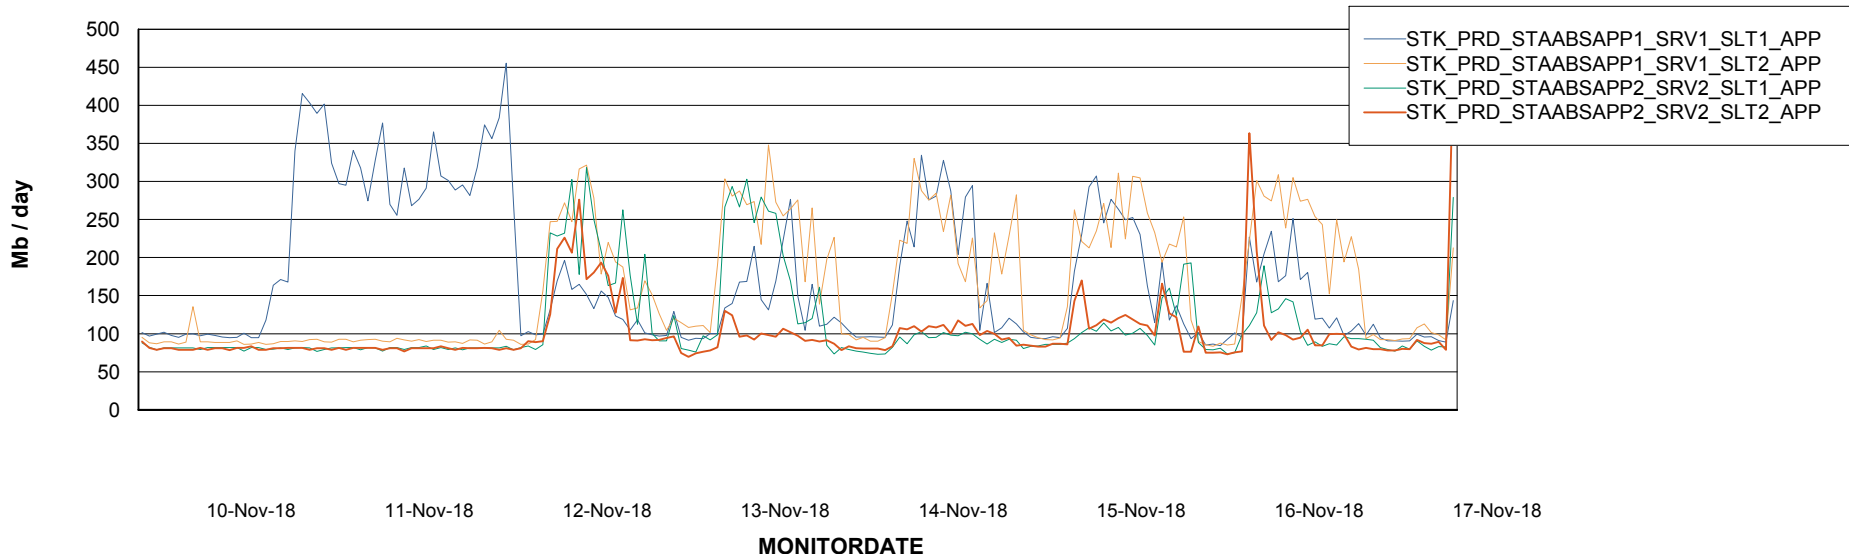

ABSSolute Application Server Services

Avg memory used per ABS Server Service