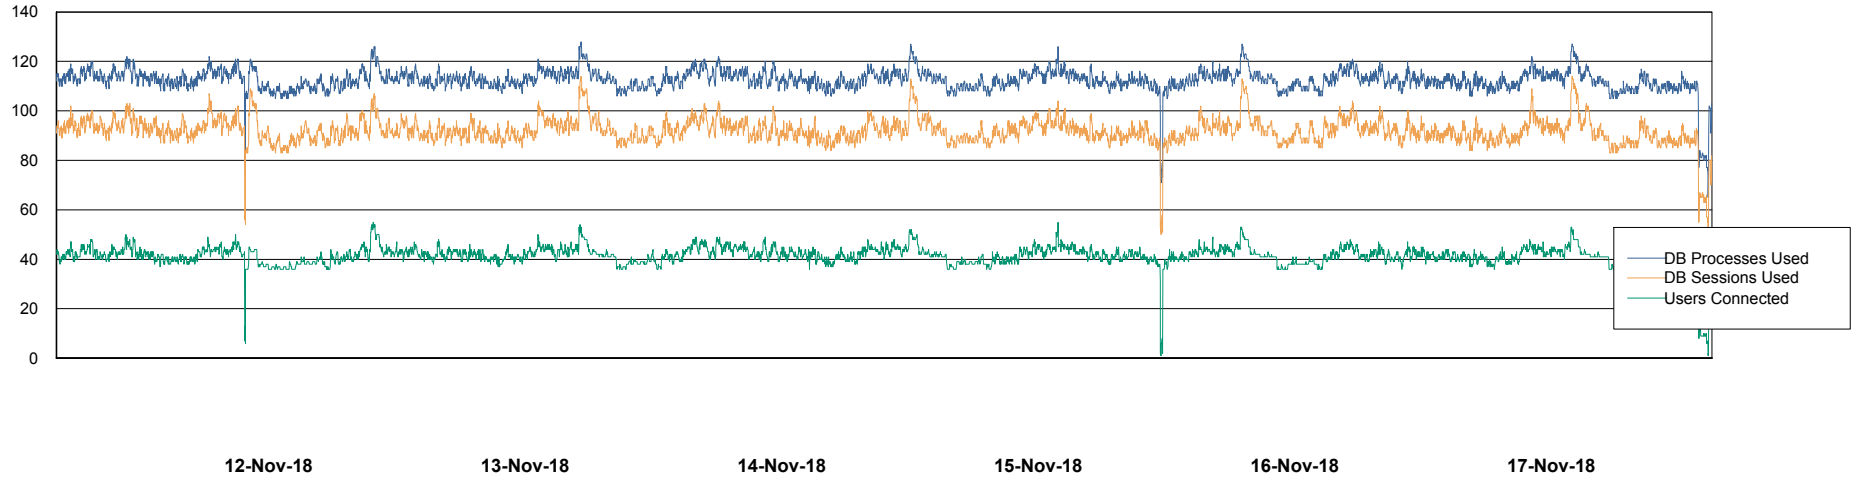

Database Performance STKDB_ABS1 Production Database

DB Processes Max 500
DB Sessions Max 776