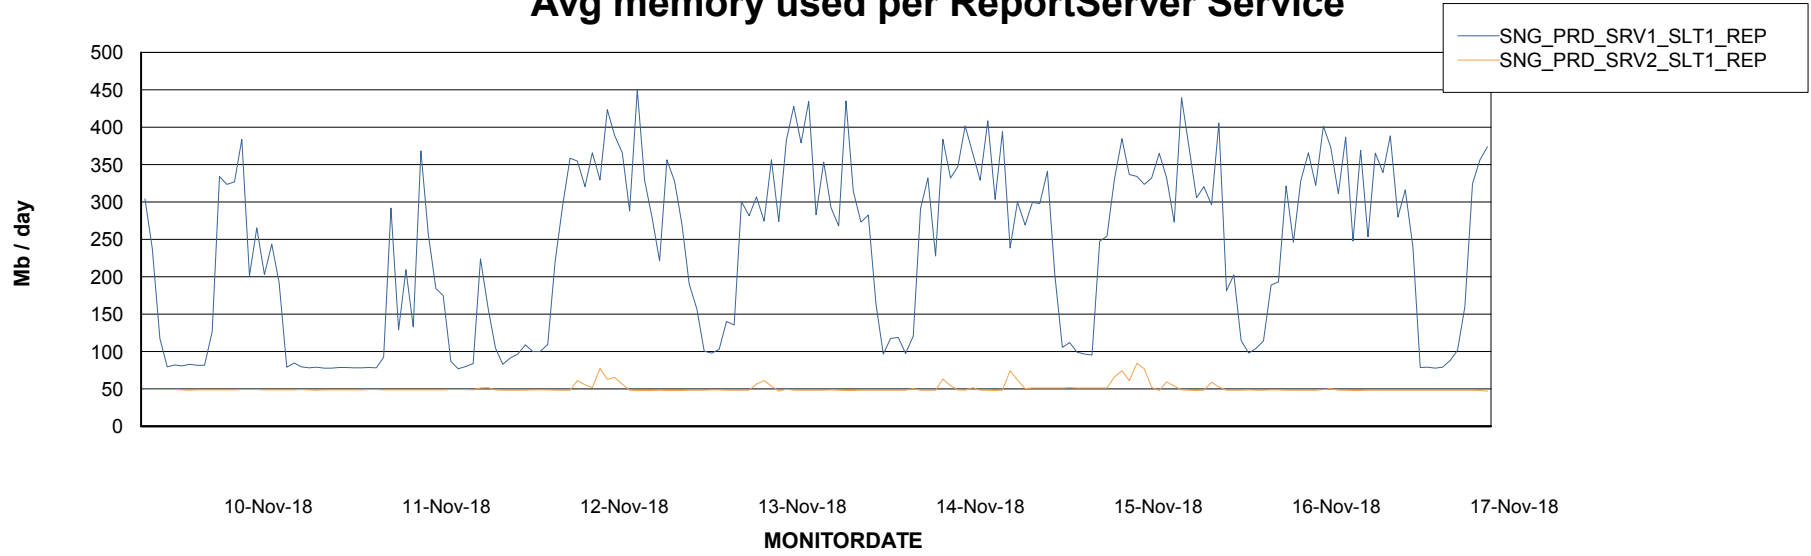

ABSSolute Application ReportServer Services

Avg memory used per ReportServer Service