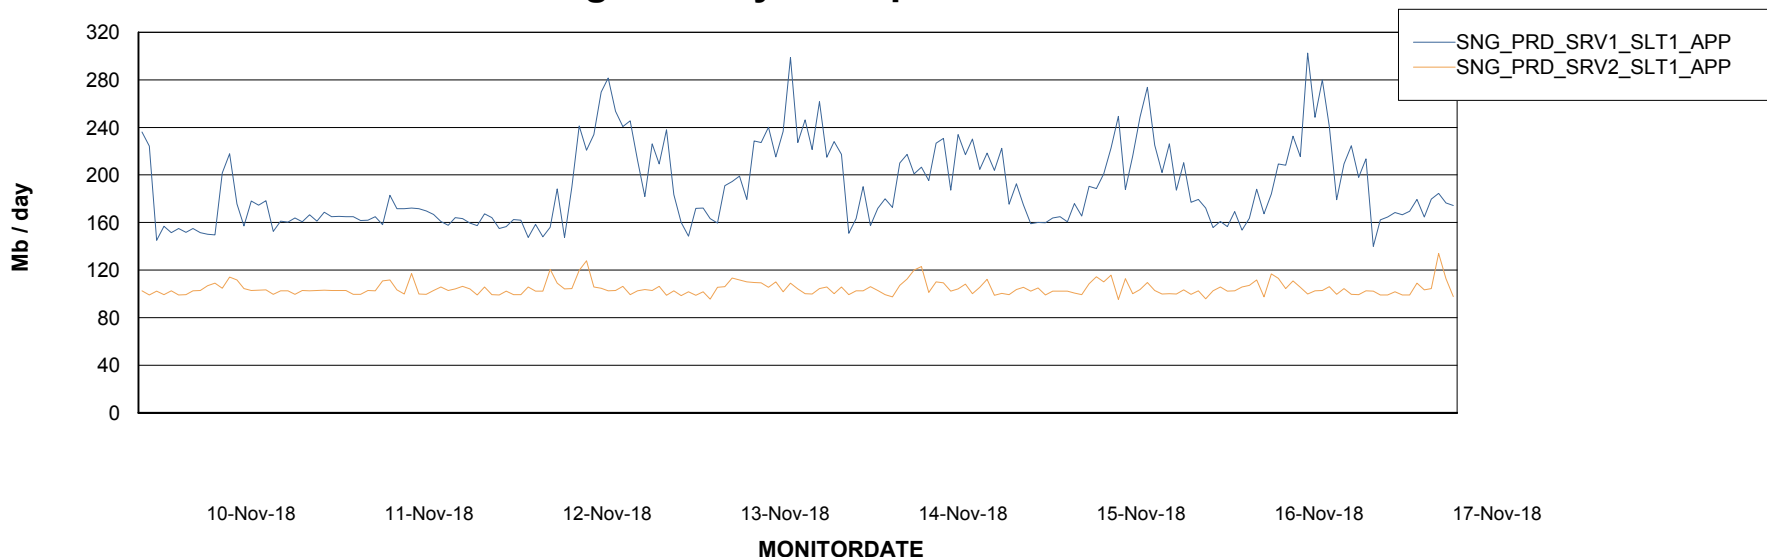

ABSSolute Application Server Services

Avg memory used per ABS Server Service