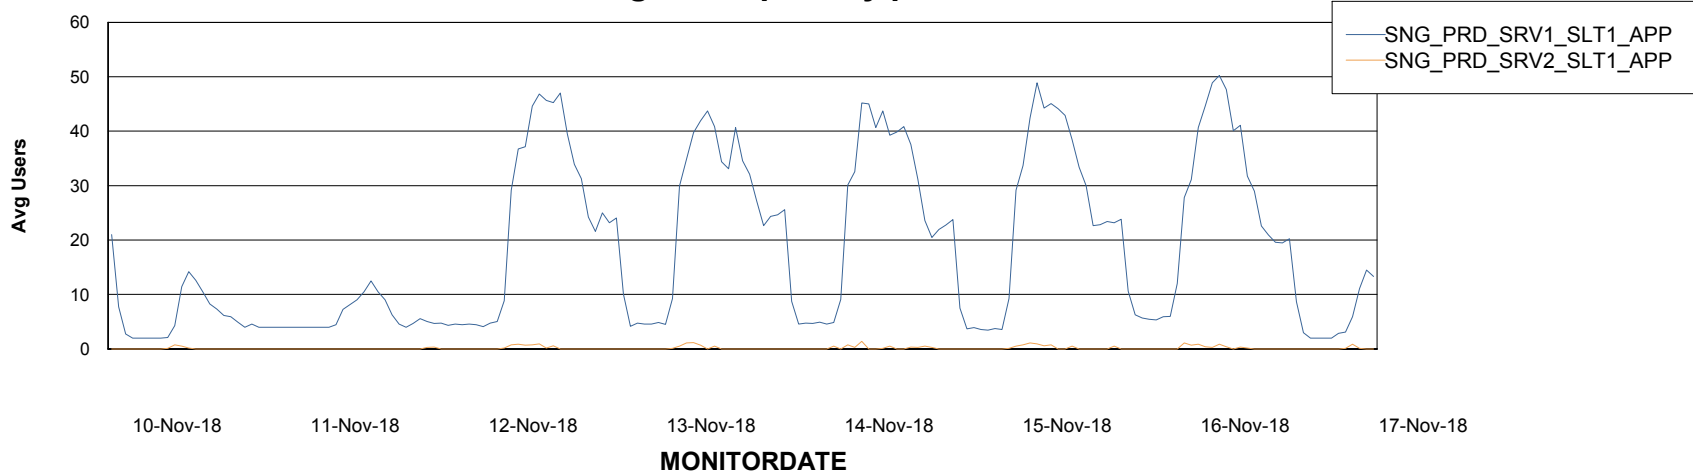

Weekly SLA Customer Report

Customer SNG_Production
Database ID 70

ABSSolute Application Server Services

Avg memory used per ABS Server Service

Avg users per day per ABS server

Weekly SLA Customer Report

Customer SNG_Production
Database ID 70