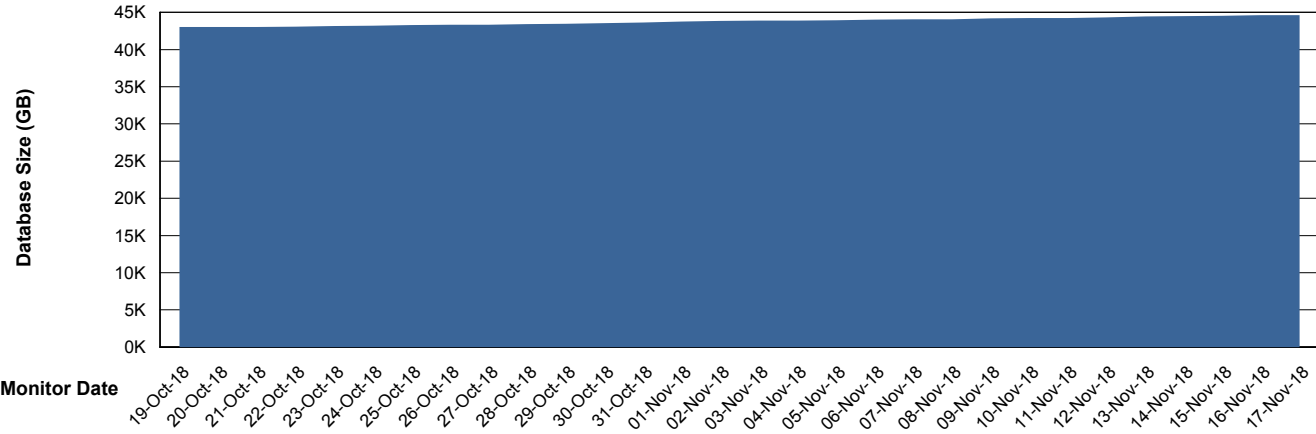

DATABASE SIZE RSSDB_Production

Database growth over last month

Database Tablespace RSSDB_Production

Date	Tablespace Name	Filesize (Gb)	Usedsize (Gb)	Percentage free
17-Nov-18	ABSDATA	24,000	18,583	23
	INDX	30,000	24,704	18
16-Nov-18	ABSDATA	24,000	18,583	23
	INDX	30,000	24,695	18
15-Nov-18	ABSDATA	24,000	18,567	23
	INDX	30,000	24,669	18
14-Nov-18	ABSDATA	24,000	18,557	23
	INDX	30,000	24,625	18
13-Nov-18	ABSDATA	24,000	18,540	23
	INDX	30,000	24,594	18
12-Nov-18	ABSDATA	24,000	18,513	23
	INDX	30,000	24,528	18
11-Nov-18	ABSDATA	24,000	18,424	23
	INDX	30,000	24,485	18