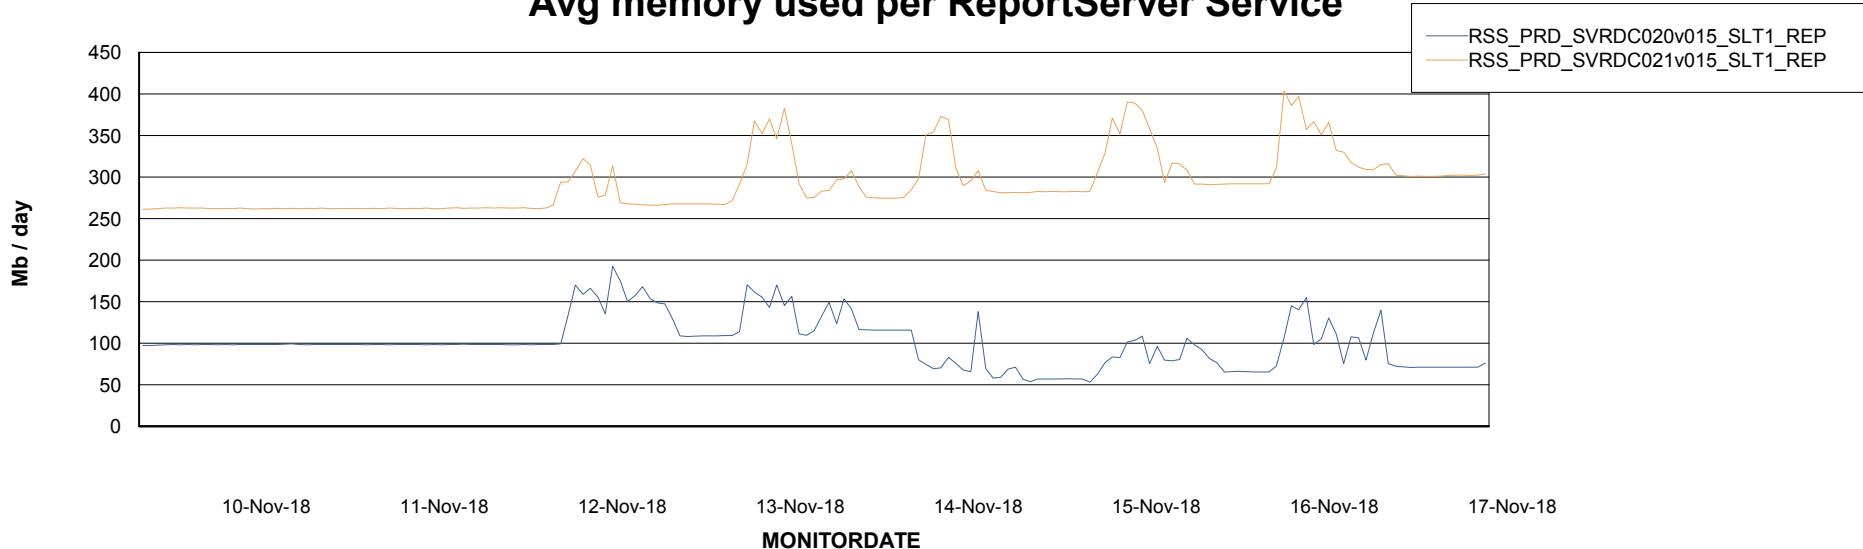

ABSSolute Application ReportServer Services

Avg memory used per ReportServer Service