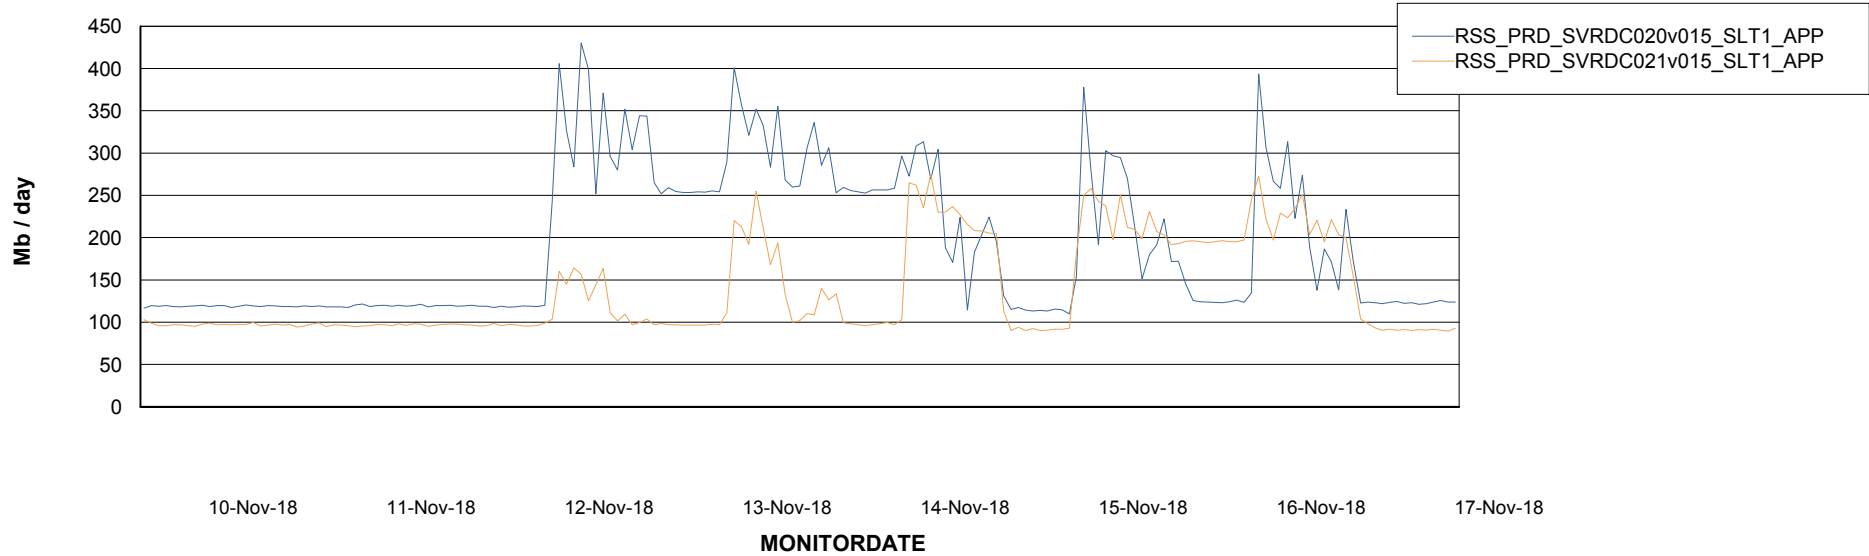

ABSSolute Application Server Services

Avg memory used per ABS Server Service