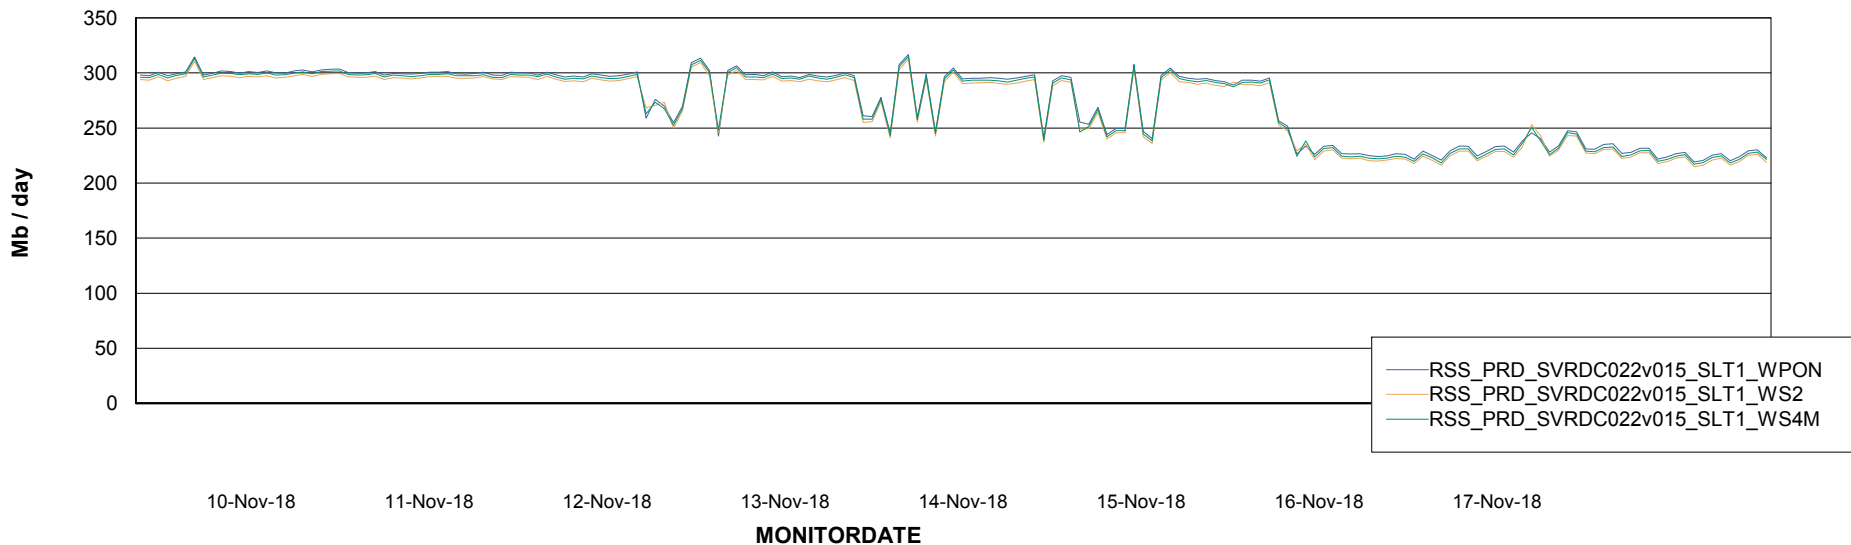

ABSSolute Web Component Services

Avg memory used per ABS Web component