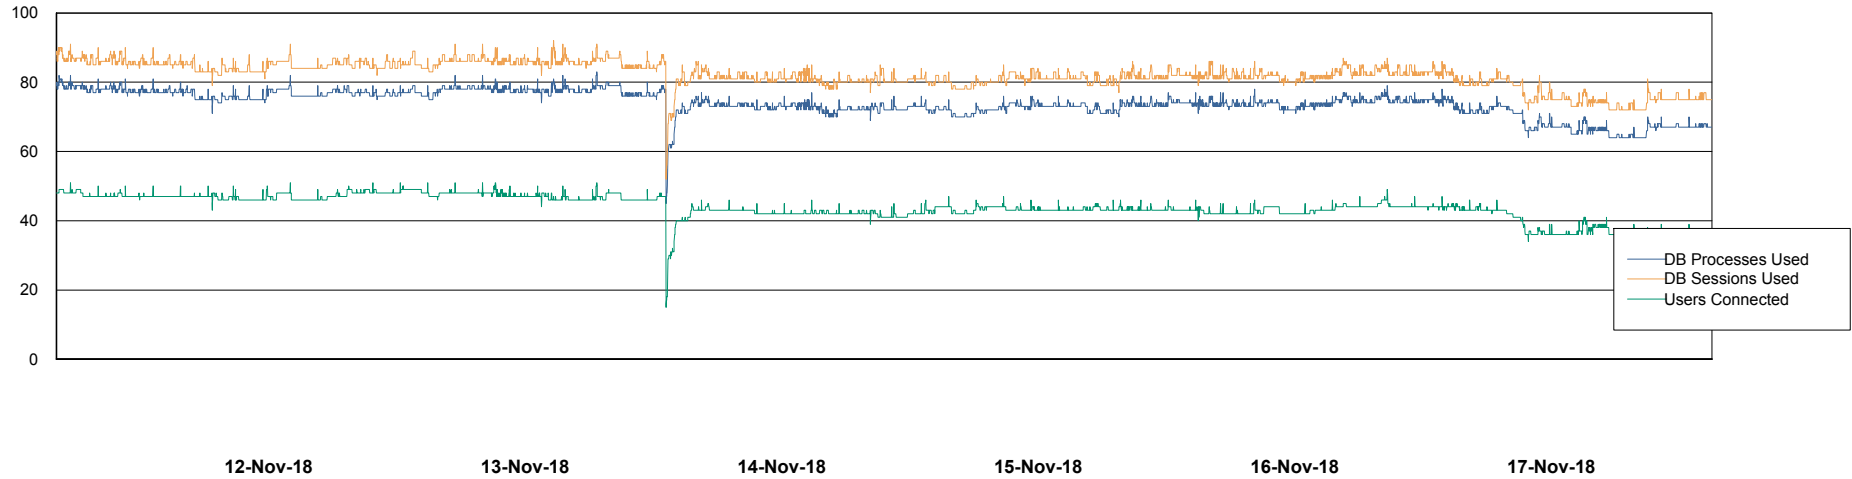

Database Performance RSSDB_Production