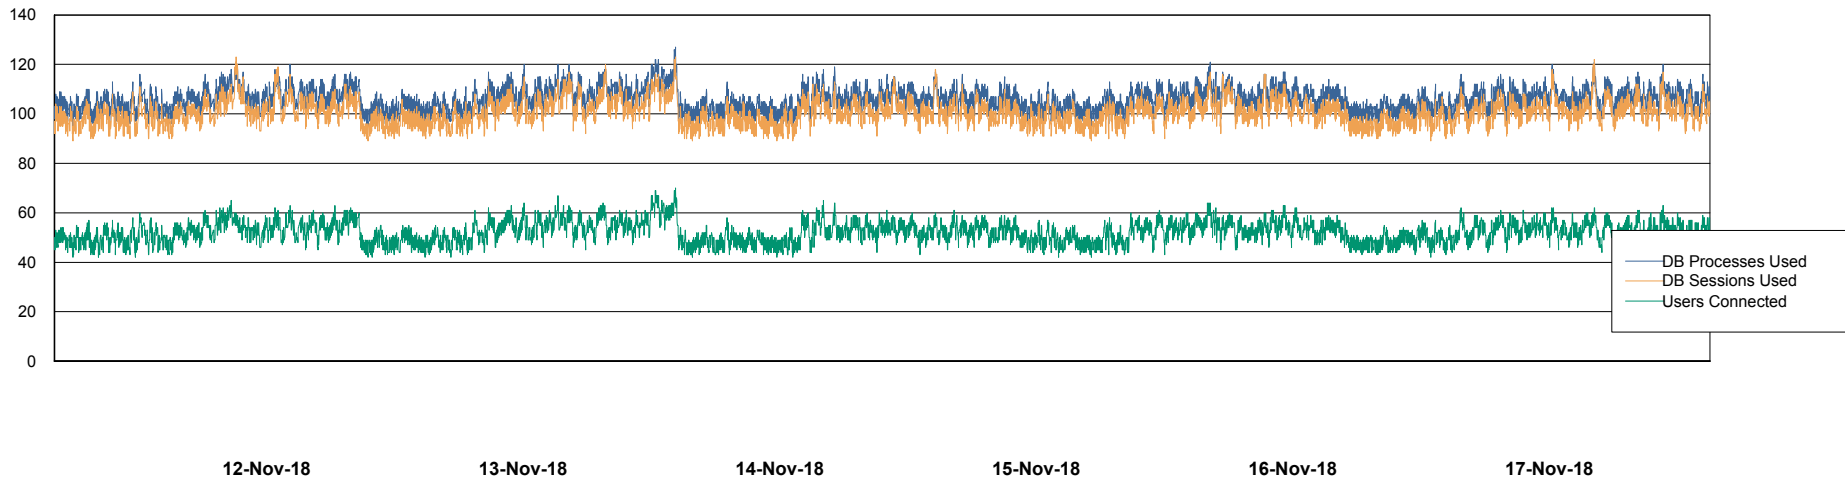

Database Performance PHSDB_Production

DB Processes Max 500
DB Sessions Max 772