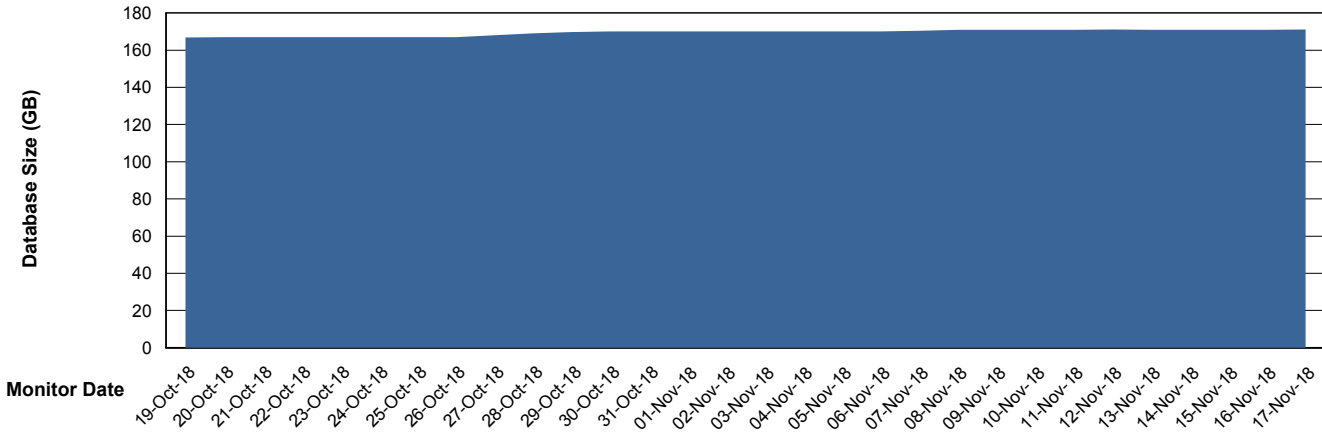

Database Performance PHSDB_Standby

DB Processes Max 500
DB Sessions Max 772

Weekly SLA Customer Report

Customer PHS_Production
 Database ID 47

DATABASE SIZE PHSDB_Production

Database growth over last month