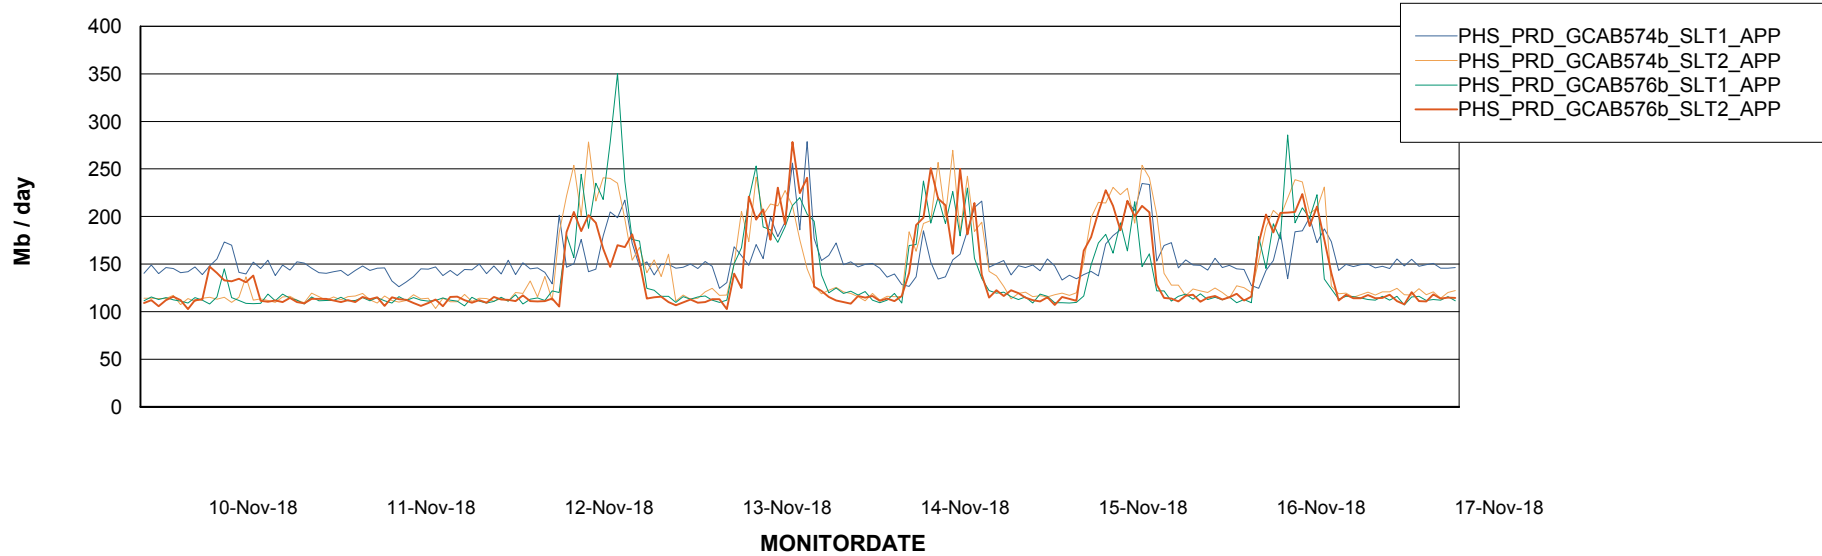

ABSSolute Application Server Services

Avg memory used per ABS Server Service