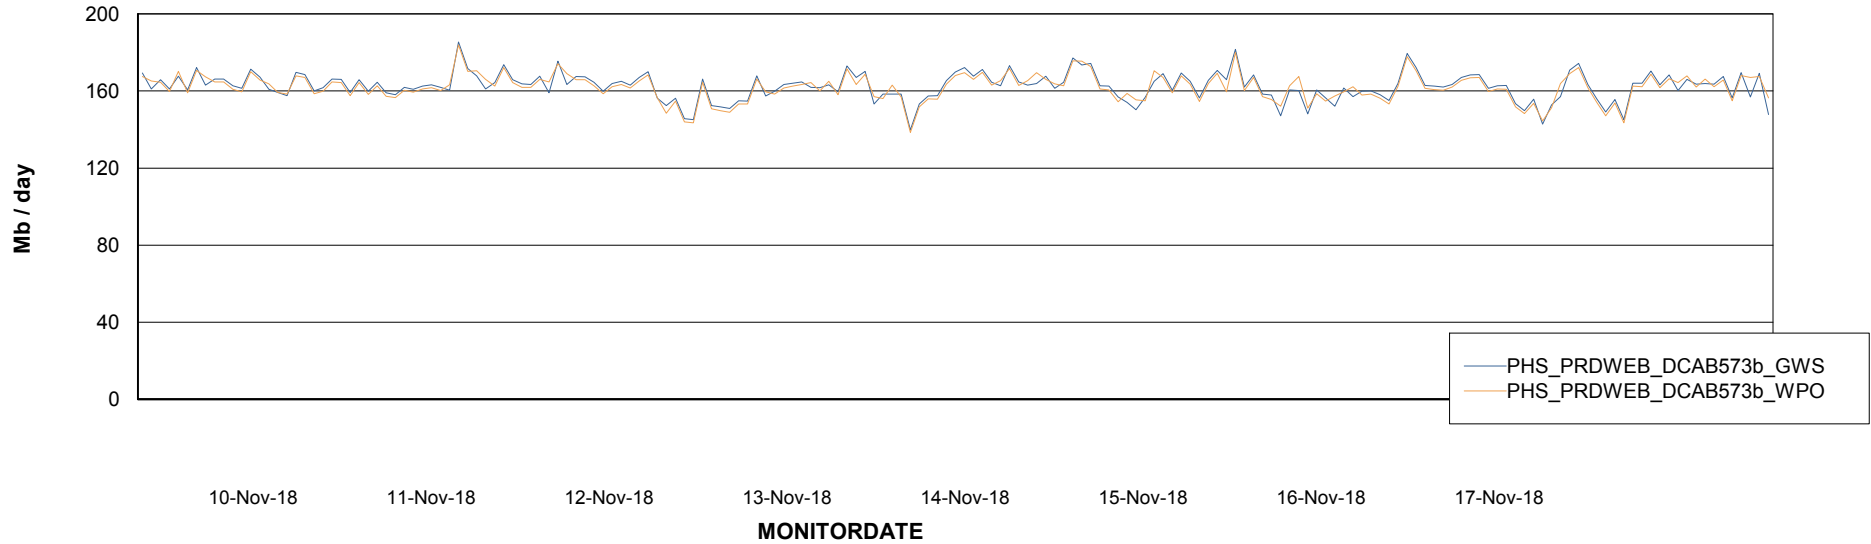

ABSolute Web Component Services

Avg memory used per ABS Web component