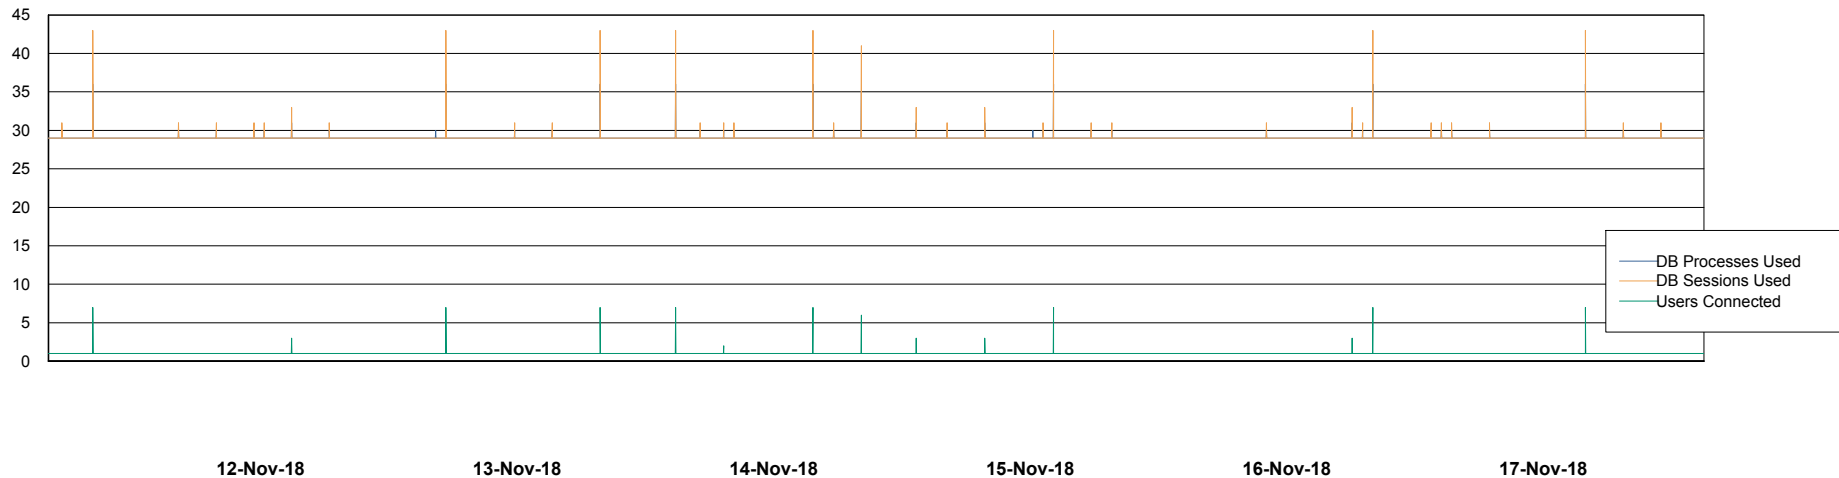

Database Performance PHSDB_Standby

DB Processes Max 500
DB Sessions Max 772