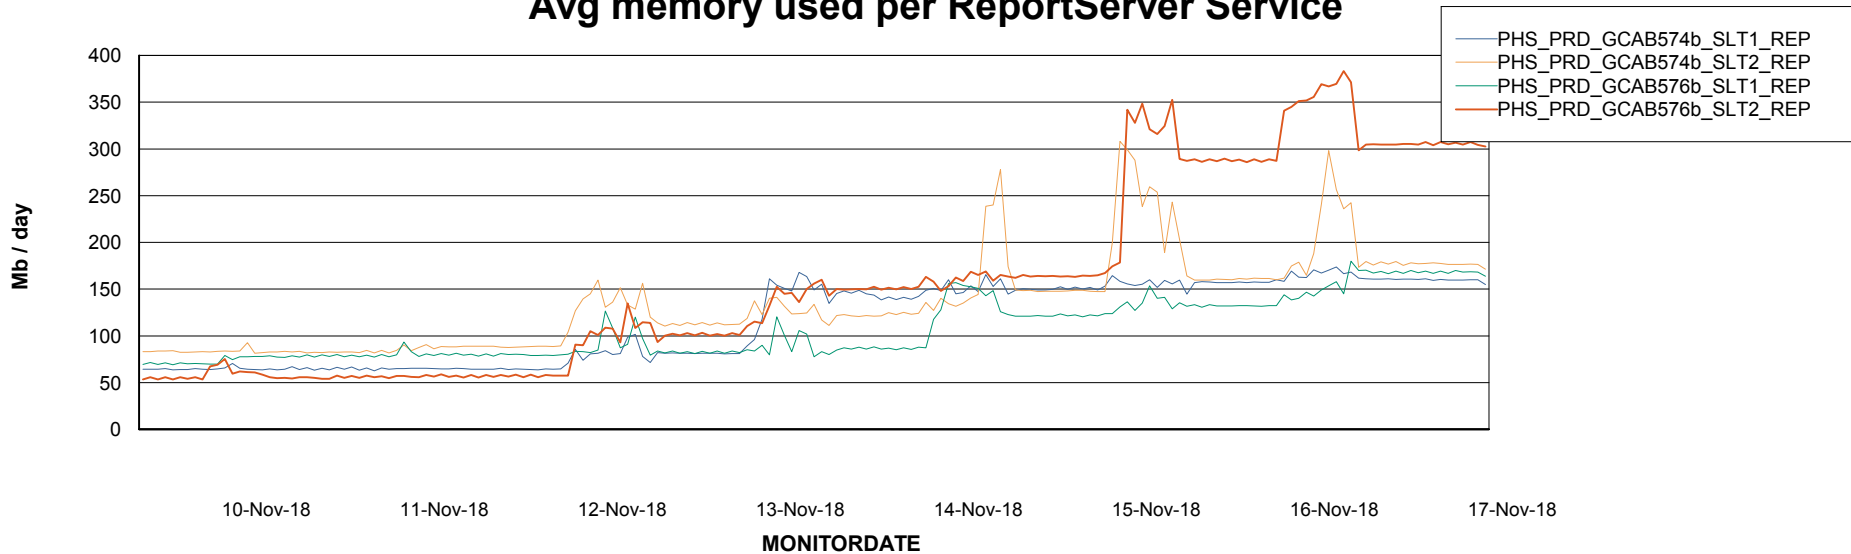

Avg memory used per ABS Server Service

Avg users per day per ABS server

Weekly SLA Customer Report

Customer PHS_Production
Database ID 47

ABSSolute Application ReportServer Services

Avg memory used per ReportServer Service