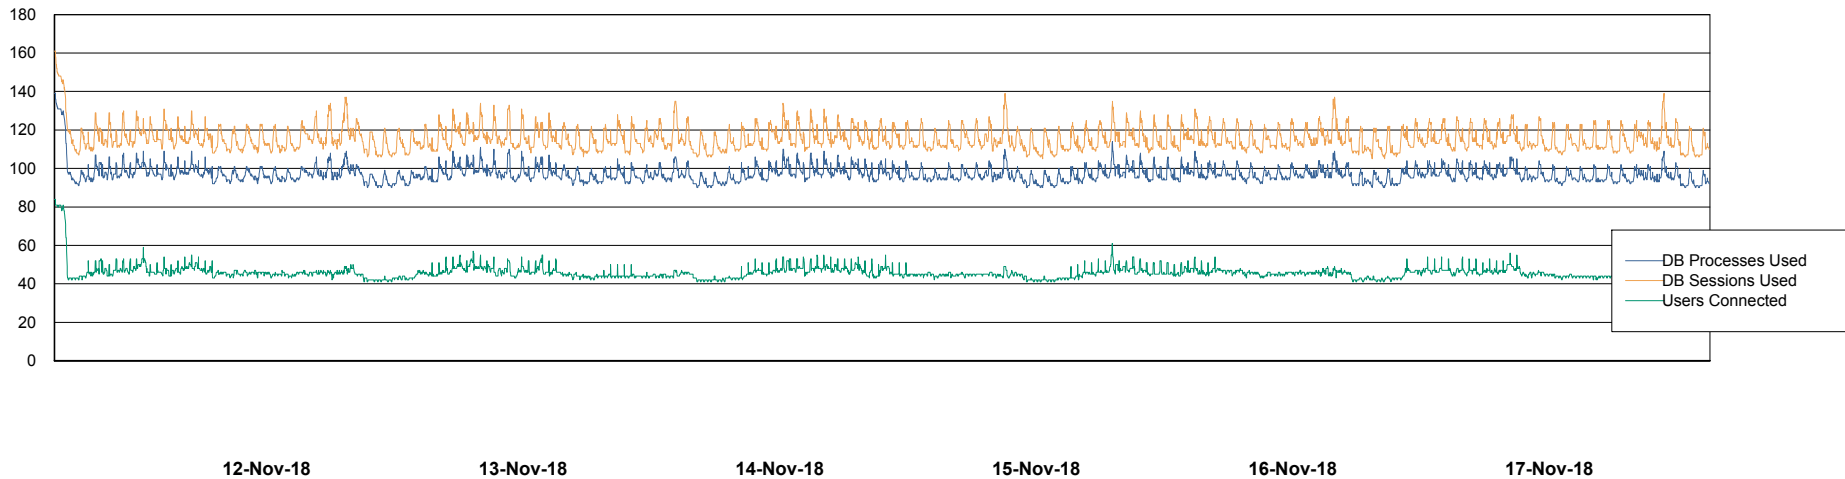

Database Performance PCODB_Production

DB Processes Max 350
DB Sessions Max 560