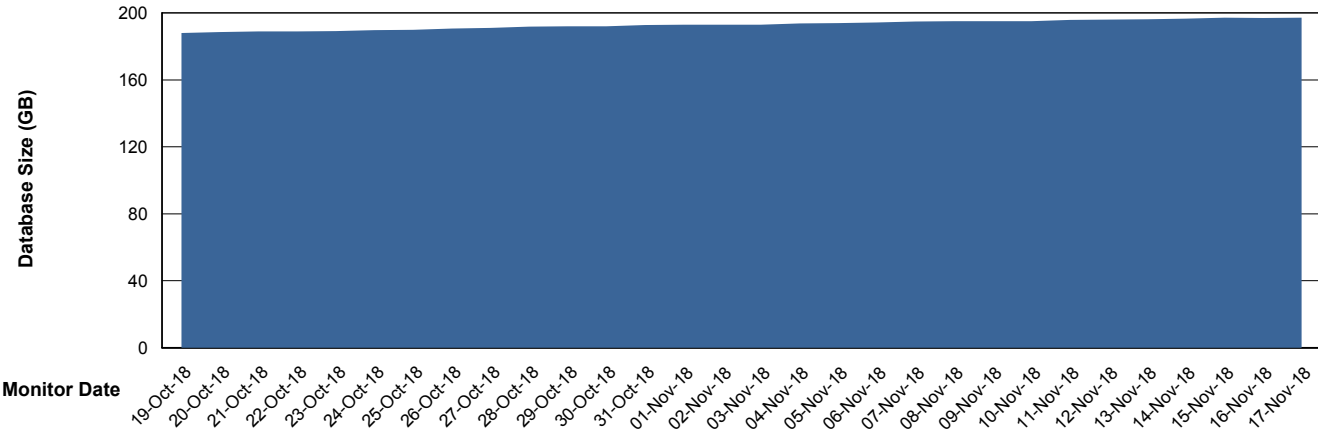

Database Performance PCODB_Standby

DB Processes Max 350
DB Sessions Max 552

Weekly SLA Customer Report

Customer PCO Production
 Database ID 44

DATABASE SIZE PCODB_Production

Database growth over last month