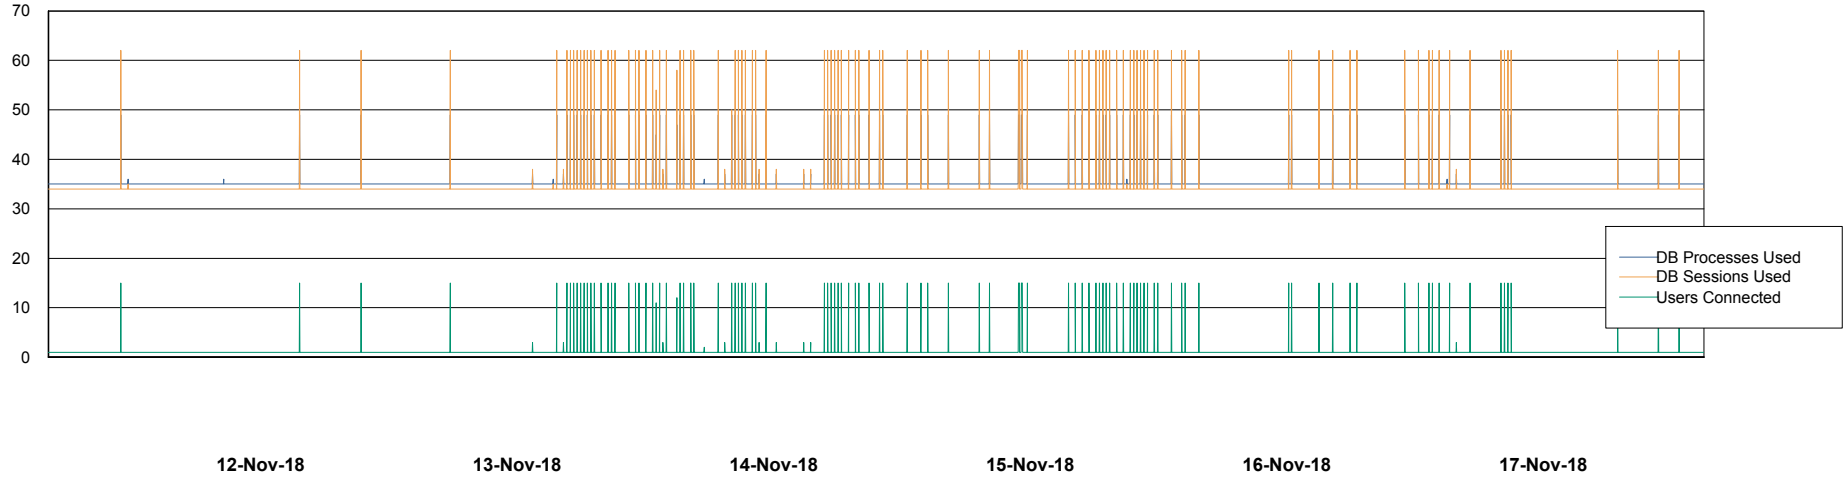

Database Performance PCODB_Standby

DB Processes Max 350
DB Sessions Max 552