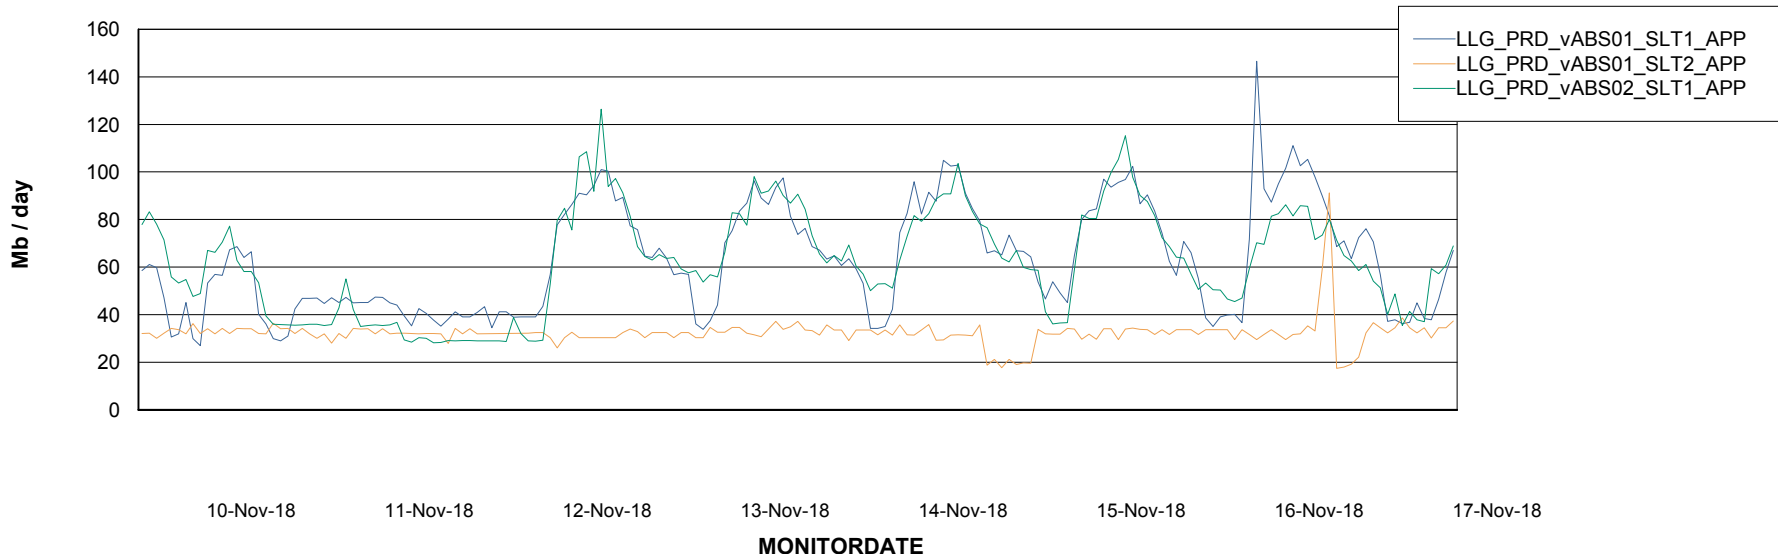

ABSSolute Application Server Services

Avg memory used per ABS Server Service