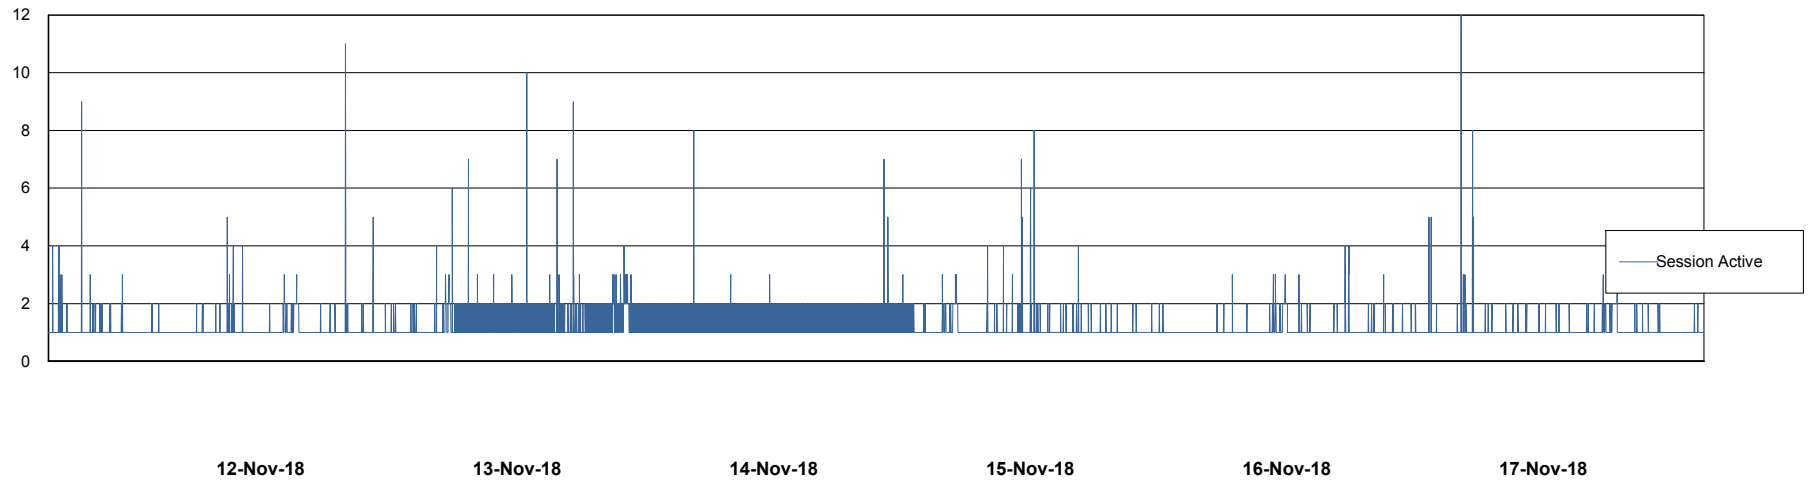

Database Performance LLGDB_Standby

DB Processes Max 520
DB Sessions Max 804