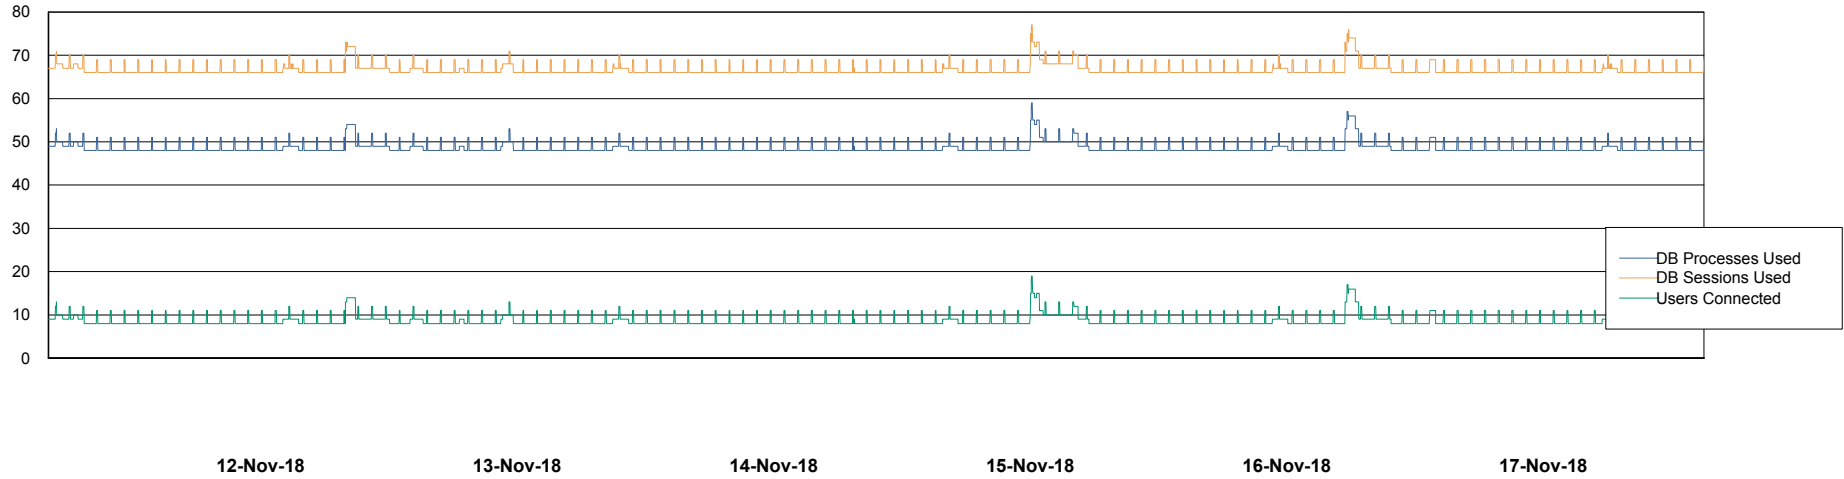

Database Performance LLGDB_Standby

DB Processes Max 520
DB Sessions Max 804