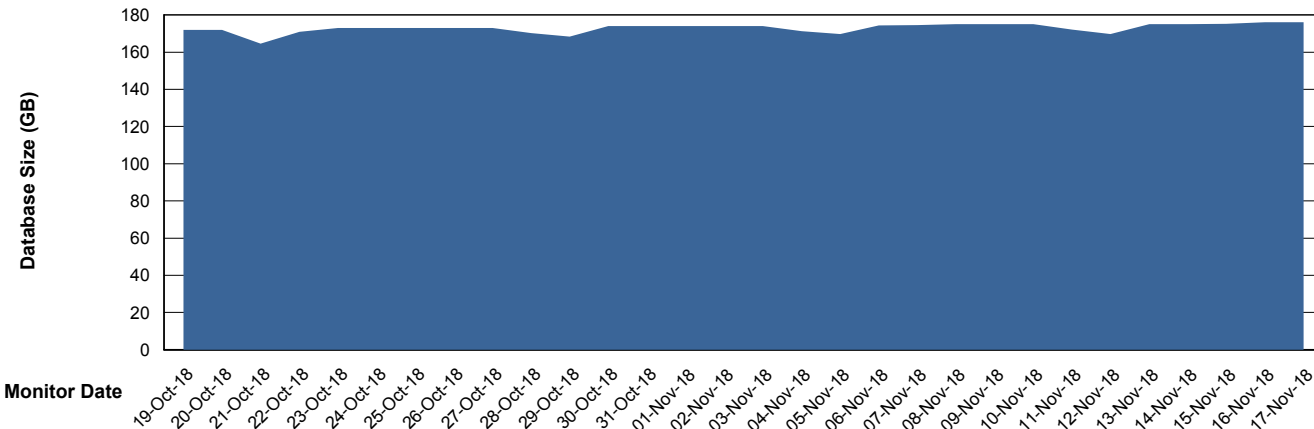

DATABASE SIZE LLGDB_Production

Database growth over last month