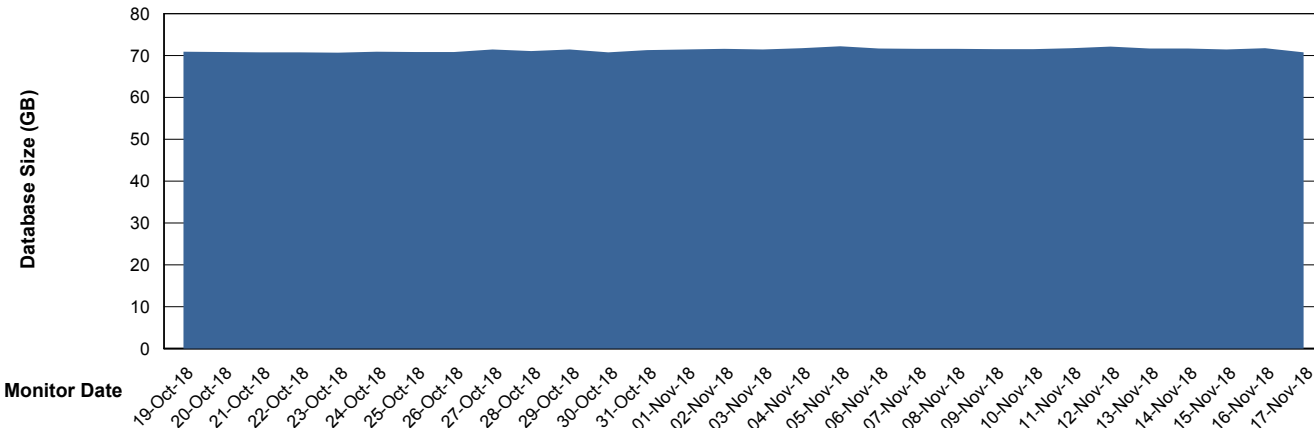

Weekly SLA Customer Report

Customer LLG_Production
Database ID 53

DATABASE SIZE LLGDB_Production

Database growth over last month

DATABASE SIZE LLGDBBI_Production

Database growth over last month

Weekly SLA Customer Report