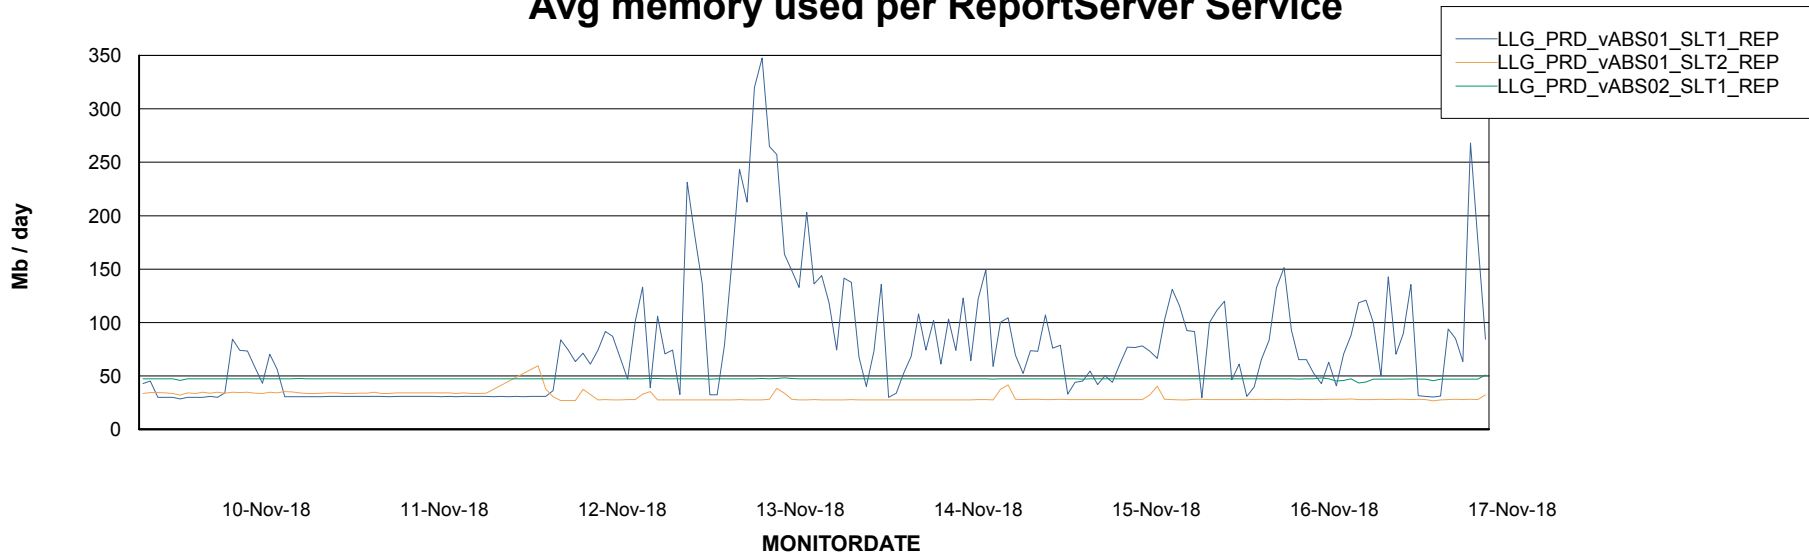

ABSSolute Application ReportServer Services

Avg memory used per ReportServer Service