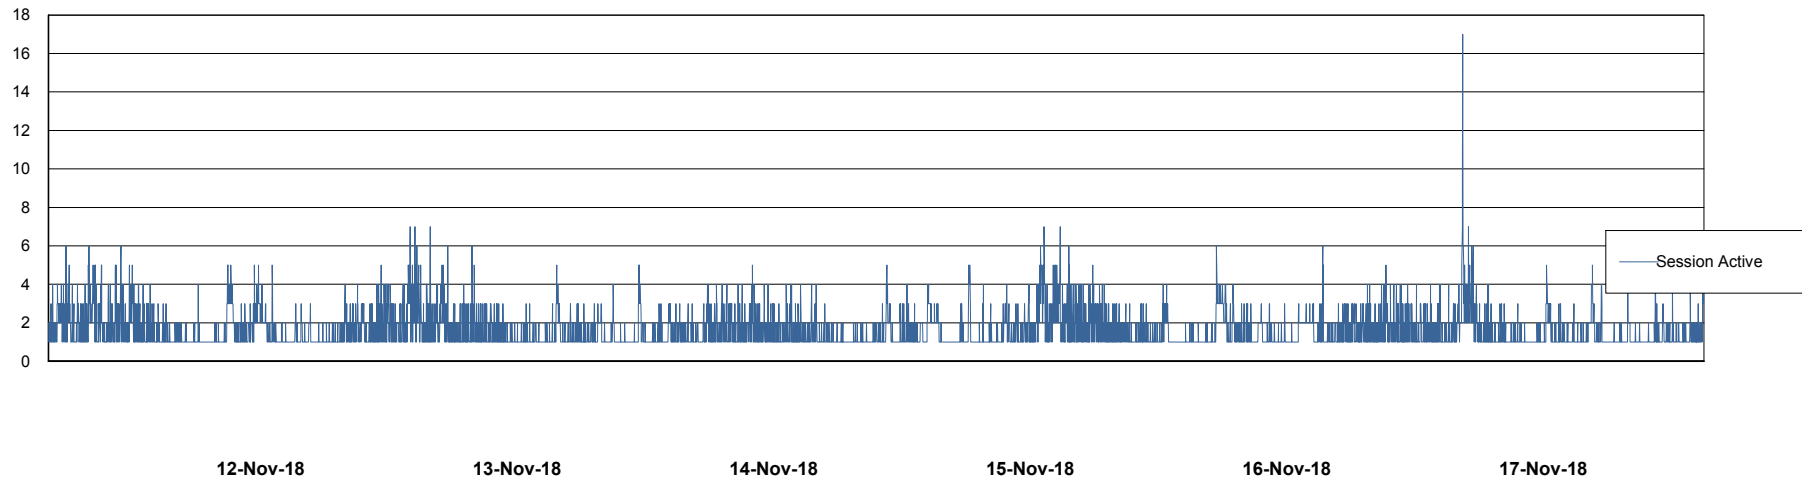

Weekly SLA Customer Report

Customer LLG_Production
Database ID 53

Harddisk Usage LLG_PRD_vABS02

	Free disk space on c: (%)	Total disk space on c: (Gb)	Free disk space on d: (%)	Total disk space on d: (Gb)
17-Nov-18	40	170	56	150
16-Nov-18	40	170	56	150
15-Nov-18	40	170	56	150
14-Nov-18	40	170	56	150
13-Nov-18	40	170	56	150
12-Nov-18	40	170	56	150
11-Nov-18	40	170	56	150

Weekly SLA Customer Report

Customer LLG_Production
Database ID 53

Database Performance LLGDB_Production

DB Processes Max 520
DB Sessions Max 804

Weekly SLA Customer Report

Customer LLG_Production
Database ID 53