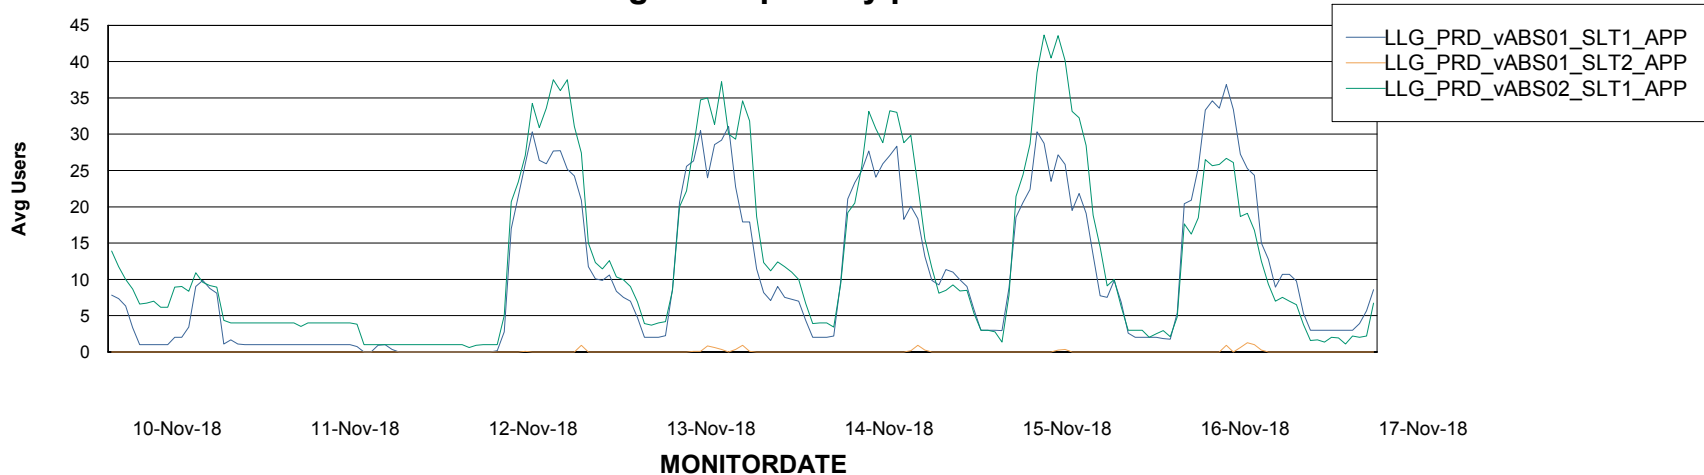

Weekly SLA Customer Report

Customer LLG_Production
 Database ID 53

Database Tablespace LLGDBBI_Production

Date	Tablespace Name	Filesize (Gb)	Usedsize (Gb)	Percentage free
17-Nov-18	ABSDATA	44	35	20
	INDX	40	33	18
16-Nov-18	ABSDATA	44	35	20
	INDX	40	33	18
15-Nov-18	ABSDATA	44	35	20
	INDX	40	33	18
14-Nov-18	ABSDATA	44	35	20
	INDX	40	33	18
13-Nov-18	ABSDATA	44	35	20
	INDX	40	33	18
12-Nov-18	ABSDATA	44	35	20
	INDX	40	33	18
11-Nov-18	ABSDATA	44	35	20
	INDX	40	33	18

Weekly SLA Customer Report

Customer LLG_Production
Database ID 53

ABSSolute Application Server Services

Avg memory used per ABS Server Service

Avg users per day per ABS server

Weekly SLA Customer Report

Customer LLG_Production
Database ID 53