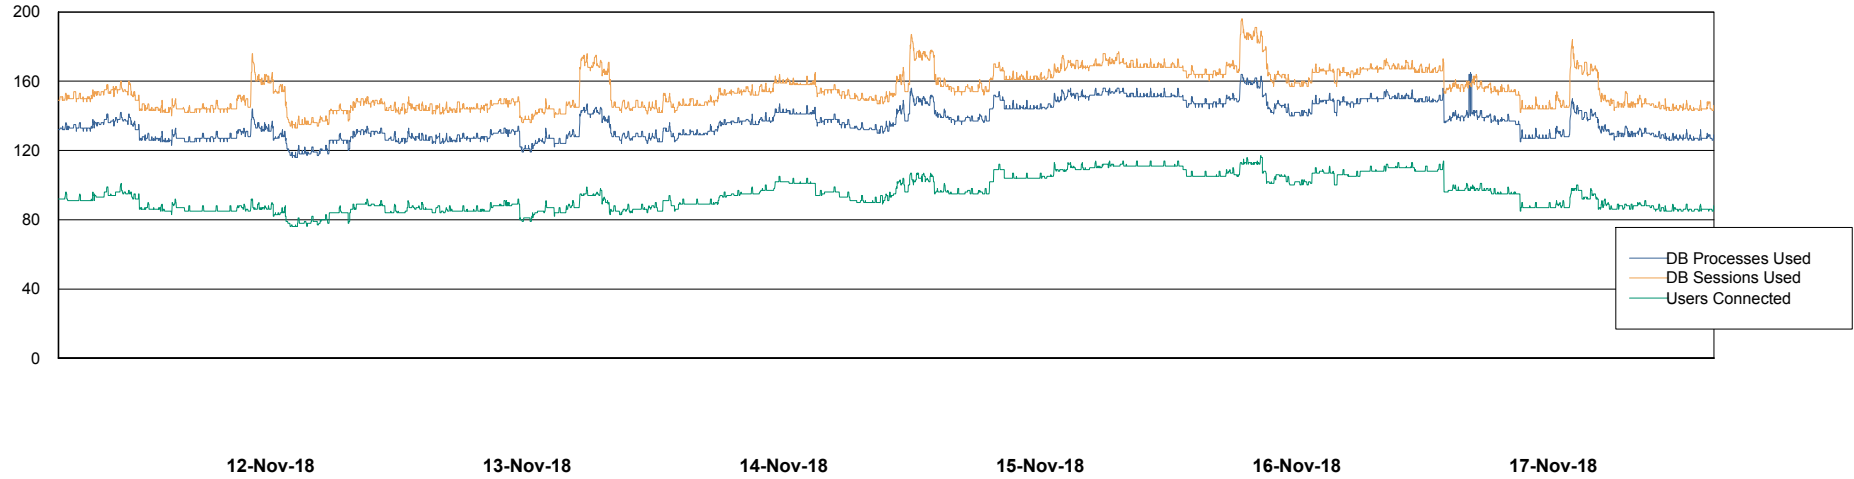

Database Performance LLGDB_Production

DB Processes Max 520
DB Sessions Max 804