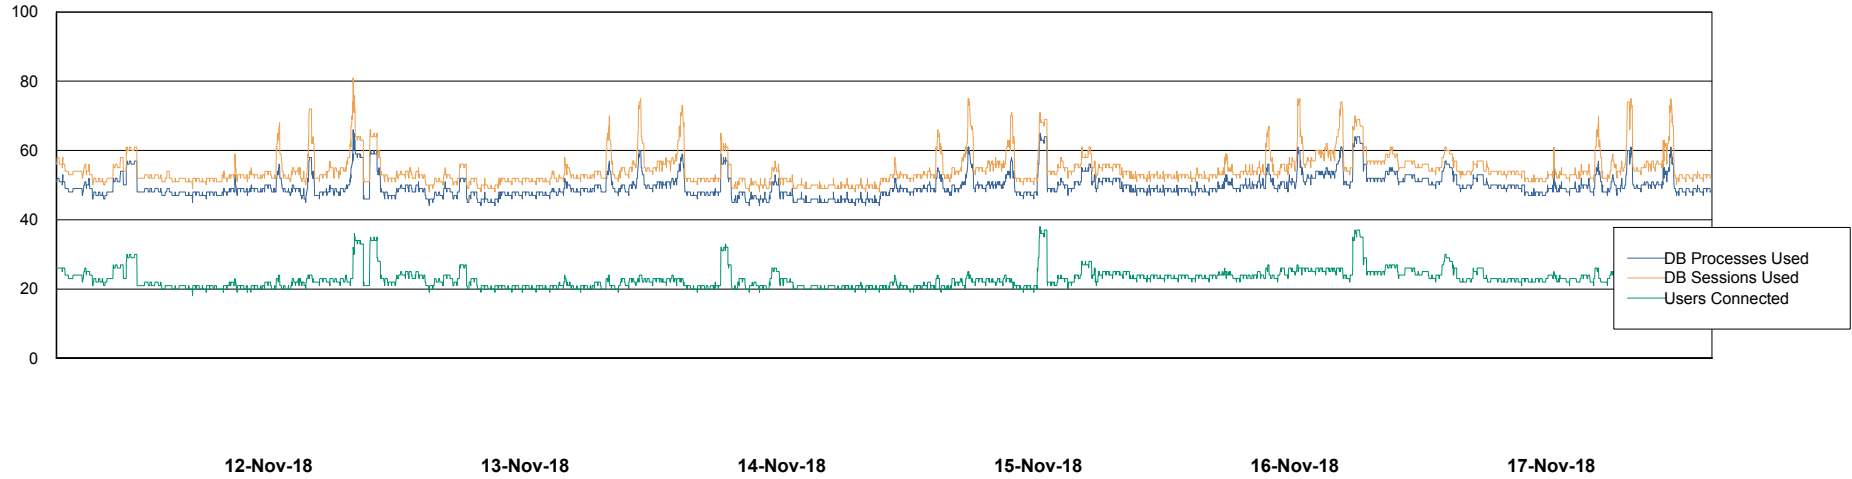

Database Performance LLGDB_Standby

DB Processes Max 520
DB Sessions Max 804

Weekly SLA Customer Report

Customer LLG_Production
Database ID 53

Database Performance LLGDBBI_Production

DB Processes Max 500
DB Sessions Max 780