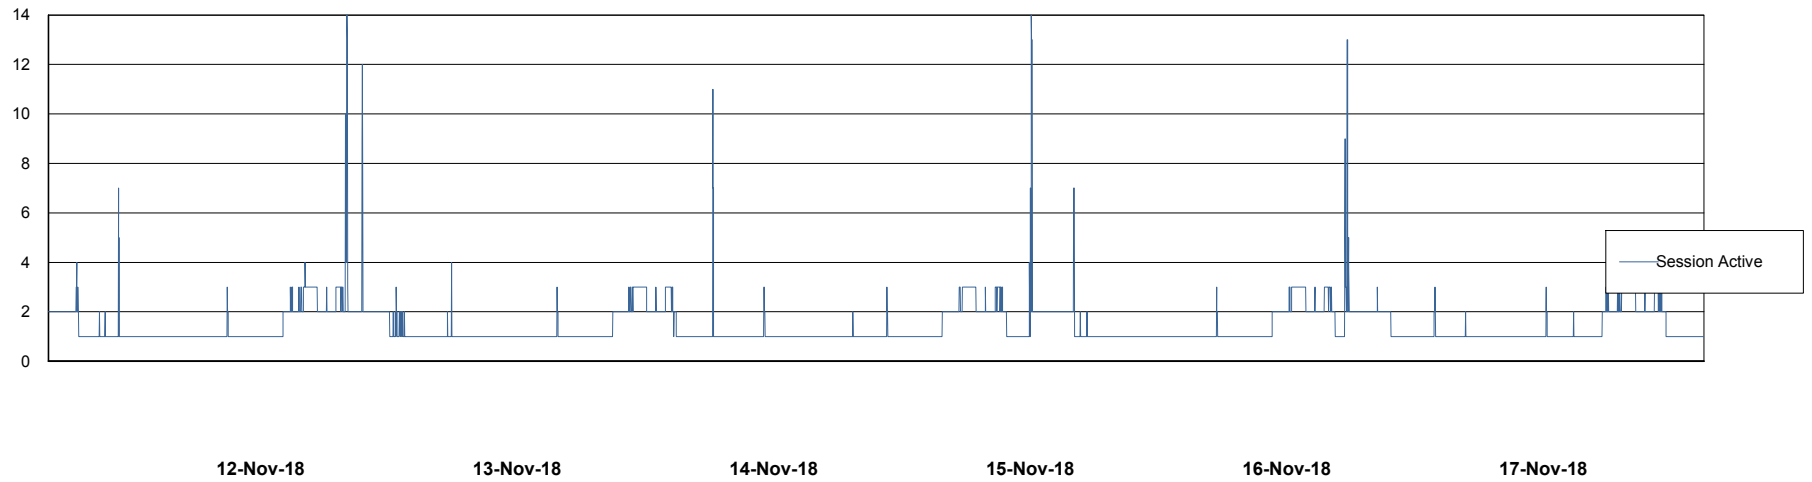

Database Performance LLGDB_Standby

DB Processes Max 520
DB Sessions Max 804

Weekly SLA Customer Report

Customer LLG_Production
Database ID 53

Database Performance LLGDBBI_Production

DB Processes Max 500
DB Sessions Max 780

Weekly SLA Customer Report

Customer LLG_Production
Database ID 53

DATABASE SIZE LLGDB_Production

Database growth over last month

DATABASE SIZE LLGDBBI_Production

Database growth over last month

Weekly SLA Customer Report