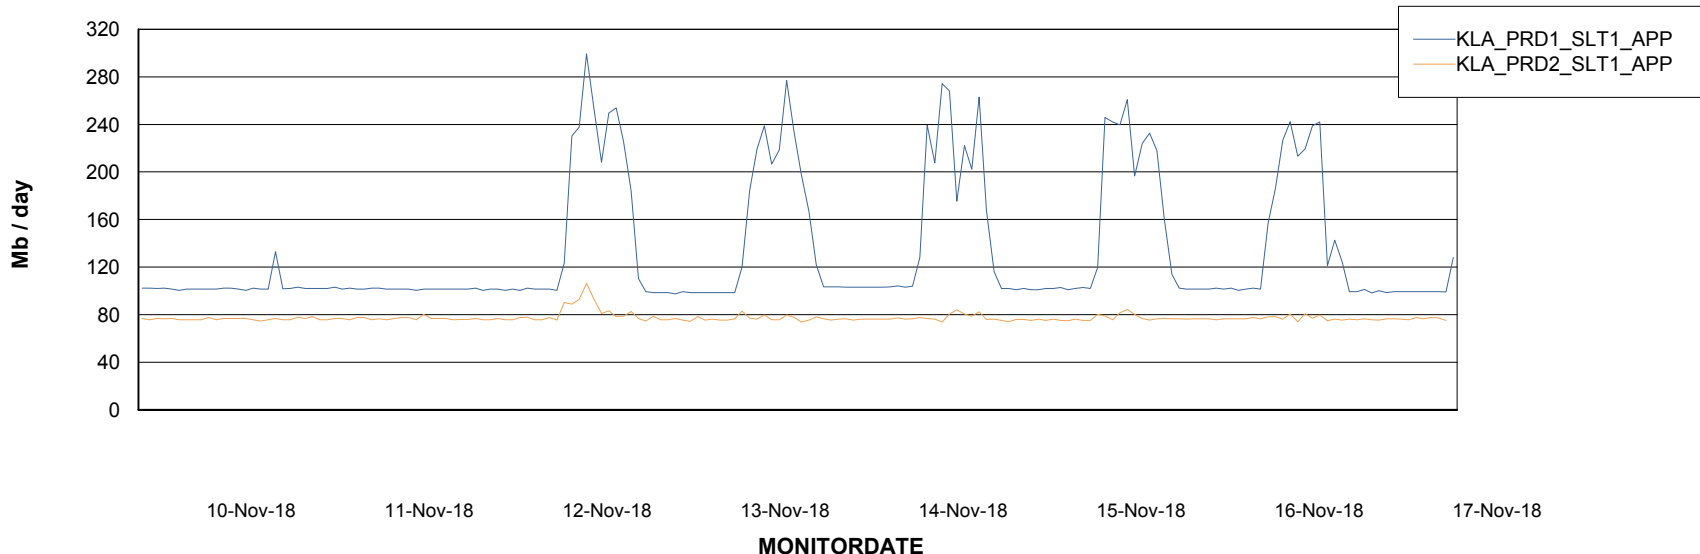

ABSSolute Application Server Services

Avg memory used per ABS Server Service