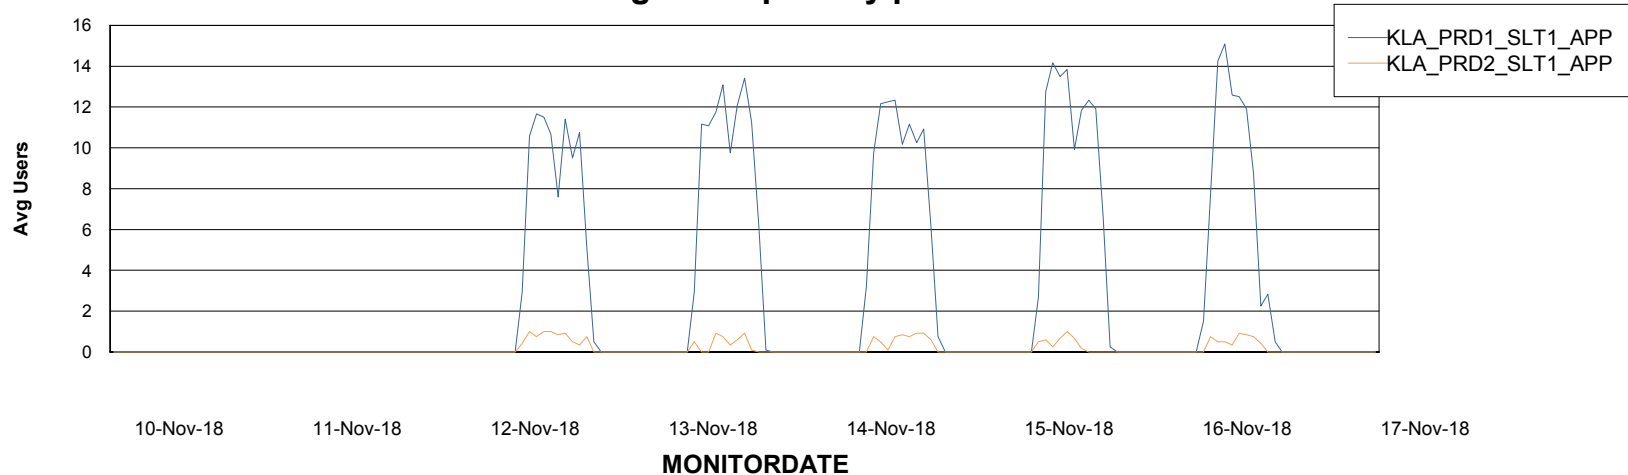

Weekly SLA Customer Report

Customer KLA_Production
Database ID 65

ABSSolute Application Server Services

Avg memory used per ABS Server Service

Avg users per day per ABS server

Weekly SLA Customer Report

Customer KLA_Production
Database ID 65