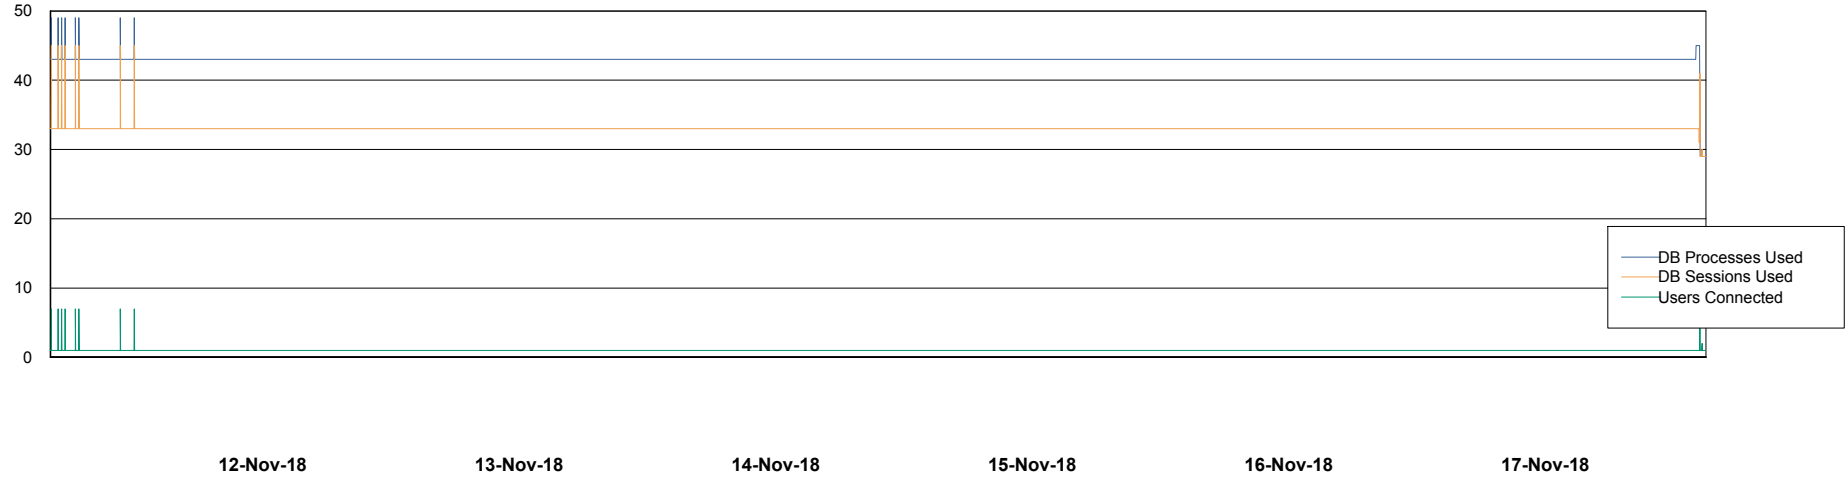

Database Performance KLADB_Standby

DB Processes Max 500
DB Sessions Max 772