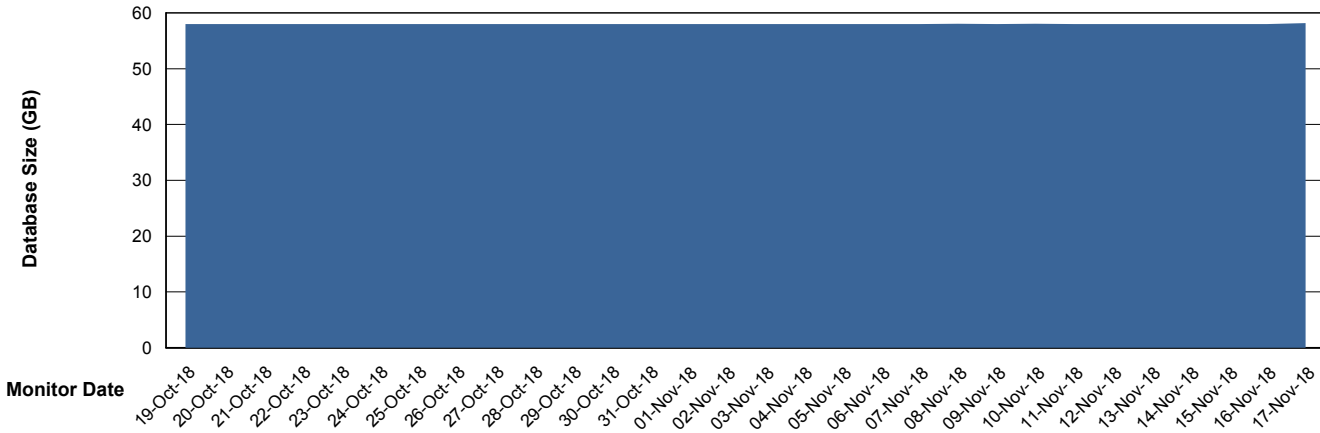

Database Performance KLADB_Standby

DB Processes Max 500
DB Sessions Max 772

Weekly SLA Customer Report

Customer KLA_Production
 Database ID 65

DATABASE SIZE KLADB_Production

Database growth over last month