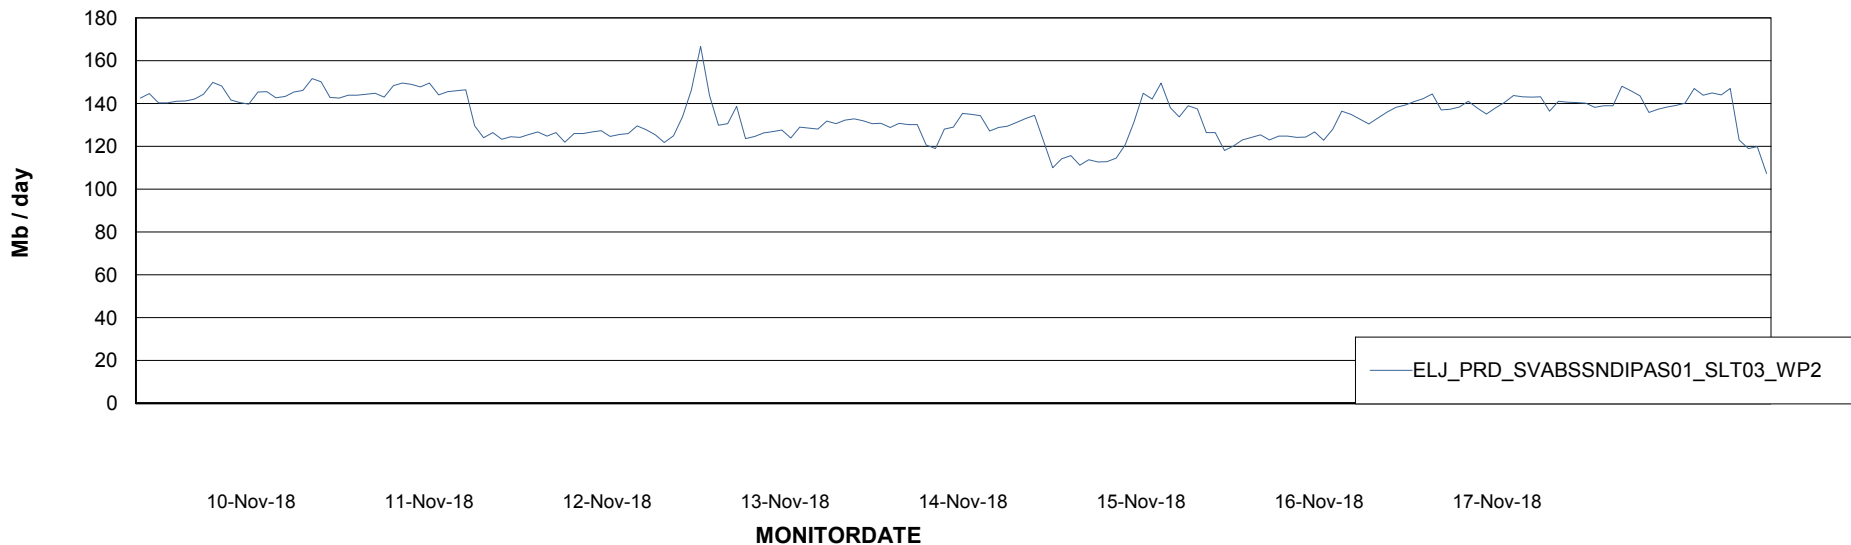

ABSSolute Application ReportServer Services

Avg memory used per ReportServer Service

Weekly SLA Customer Report

Customer ELJ Production
Database ID 72

ABSolute Web Component Services

Avg memory used per ABS Web component