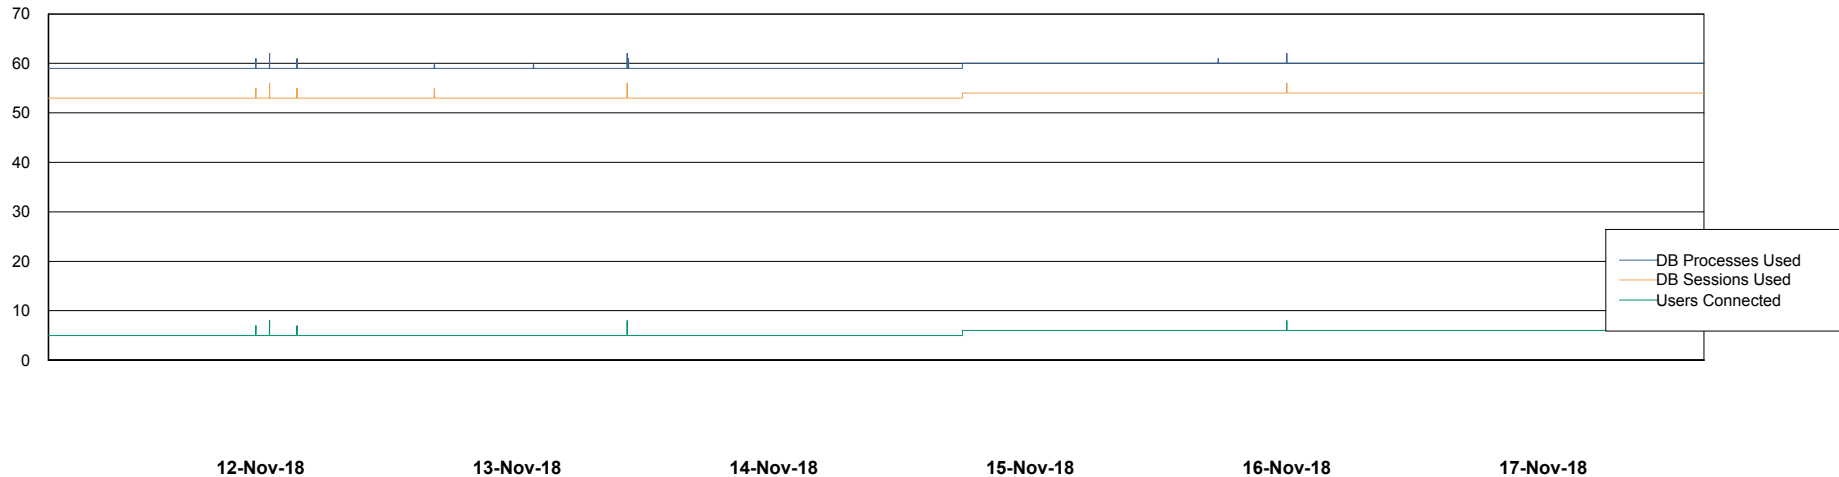

Weekly SLA Customer Report

Customer ELJ Production
Database ID 72

Database Performance ELJDB_Production

DB Processes Max 600
DB Sessions Max 924

Weekly SLA Customer Report

Customer ELJ Production
Database ID 72

Database Performance ELJDB_Standby

DB Processes Max 600
DB Sessions Max 924

Weekly SLA Customer Report

Customer ELJ Production
 Database ID 72

DATABASE SIZE ELJDB_Production

Database growth over last month