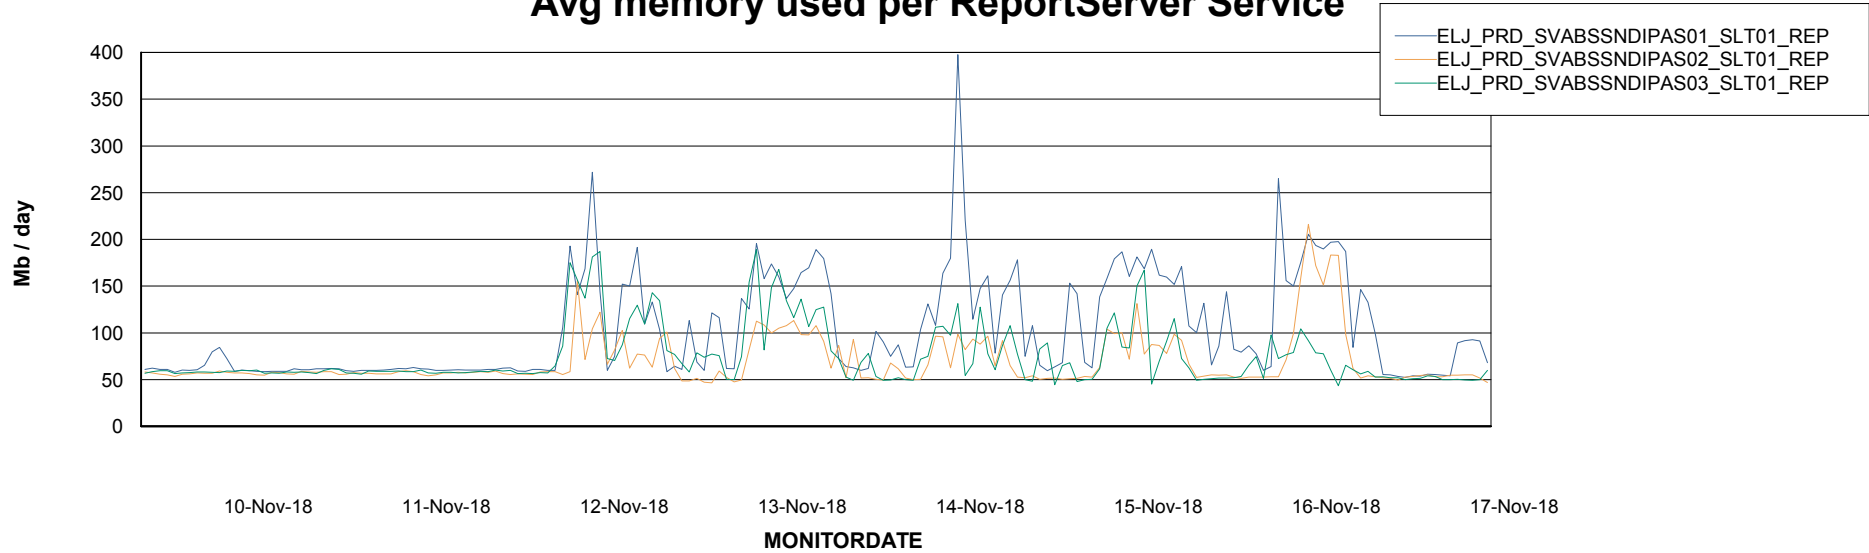

ABSSolute Application ReportServer Services

Avg memory used per ReportServer Service