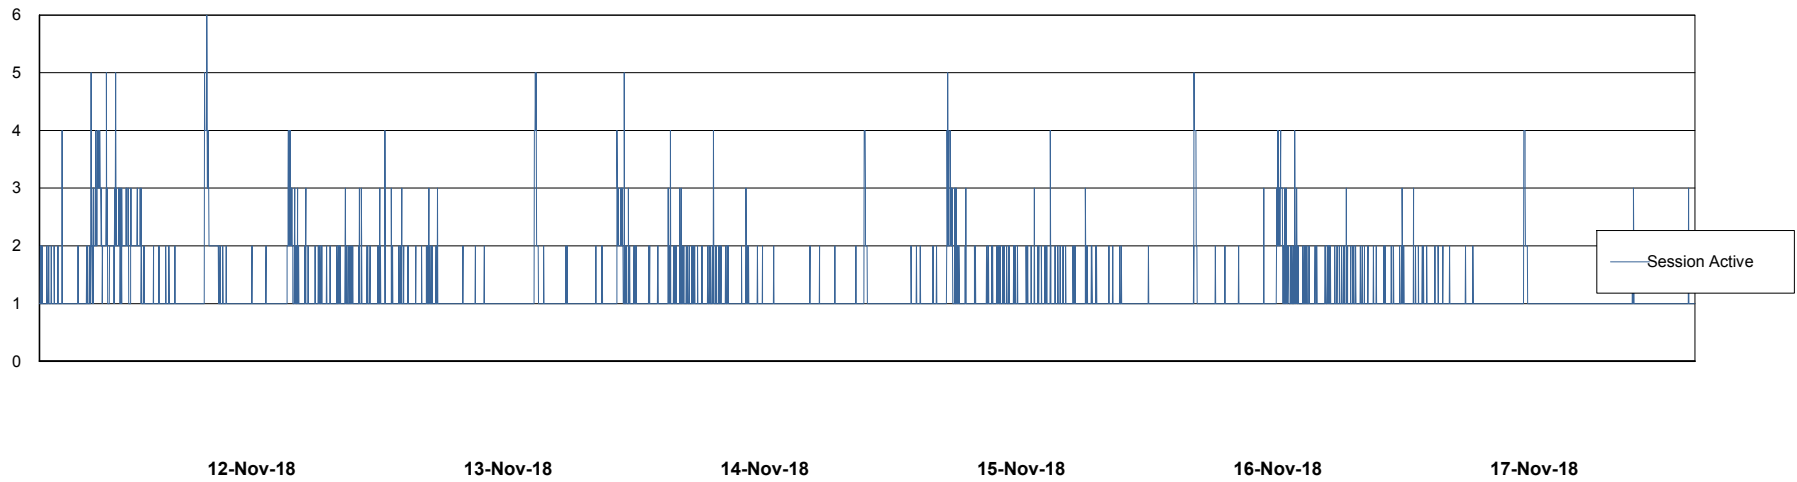

Weekly SLA Customer Report

Customer ELJ Production
Database ID 72

Harddisk Usage ELJ_PRD_SVABSSNDIPDB02

	Free disk space on / (%)	Total disk space on / (Gb)	Used disk space on / (Gb)	Free disk space on /home (%)	Free disk space on /u01 (%)	Total disk space on /u01 (Gb)	Used disk space on /u01 (Gb)
17-Nov-18	83	160	27	83	90	600	58
16-Nov-18	83	160	27	83	90	600	58
15-Nov-18	83	160	27	83	90	600	58
14-Nov-18	83	160	27	83	90	600	58
13-Nov-18	83	160	27	83	90	600	58
12-Nov-18	83	160	27	83	90	600	58
11-Nov-18	83	160	27	83	90	600	58

Weekly SLA Customer Report

Customer ELJ Production
Database ID 72

Database Performance ELJDB_Production

DB Processes Max 600
DB Sessions Max 924

Weekly SLA Customer Report

Customer ELJ Production
Database ID 72