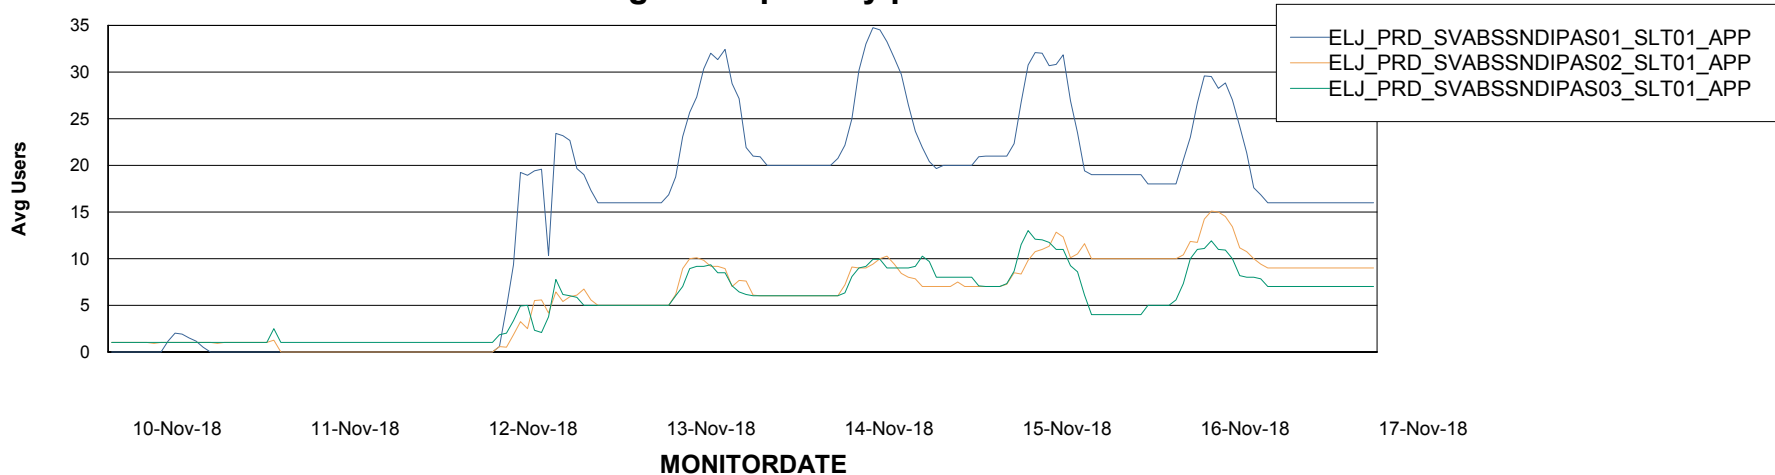

Weekly SLA Customer Report

Customer ELJ Production
Database ID 72

ABSSolute Application Server Services

Avg memory used per ABS Server Service

Avg users per day per ABS server

Weekly SLA Customer Report

Customer ELJ Production
Database ID 72