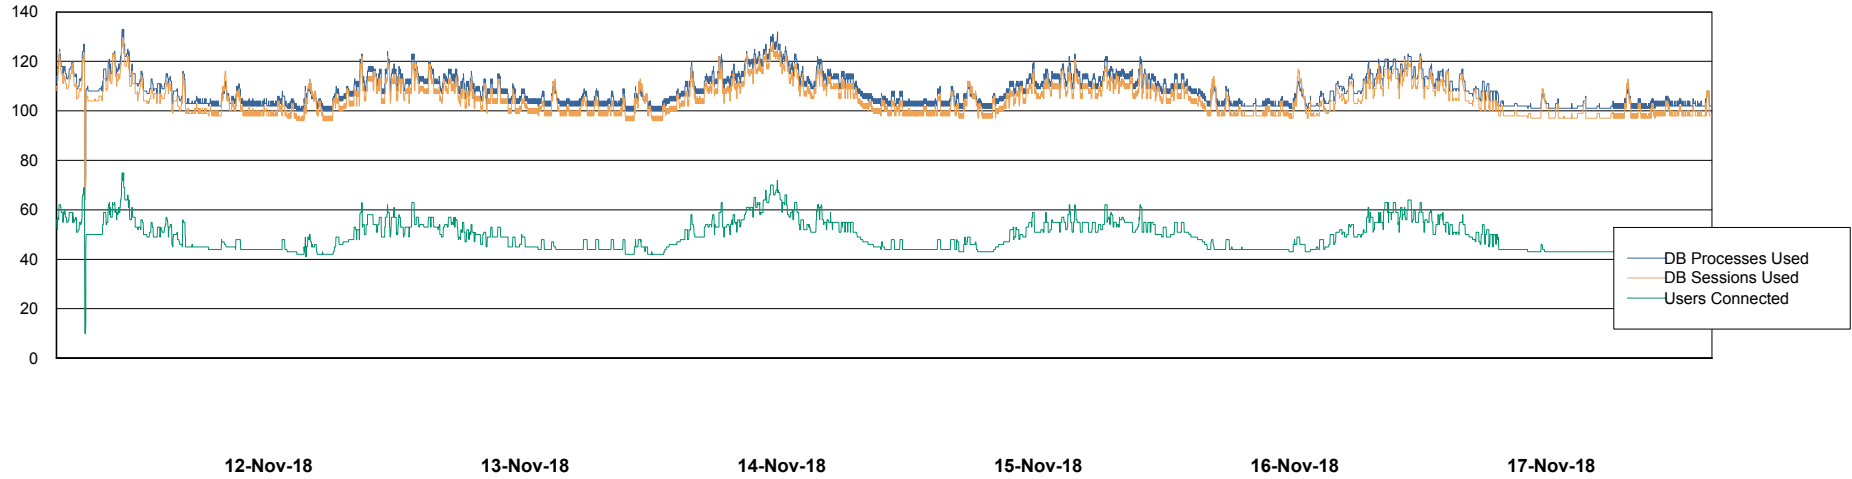

Database Performance ELJDB_Production

DB Processes Max 600
DB Sessions Max 924