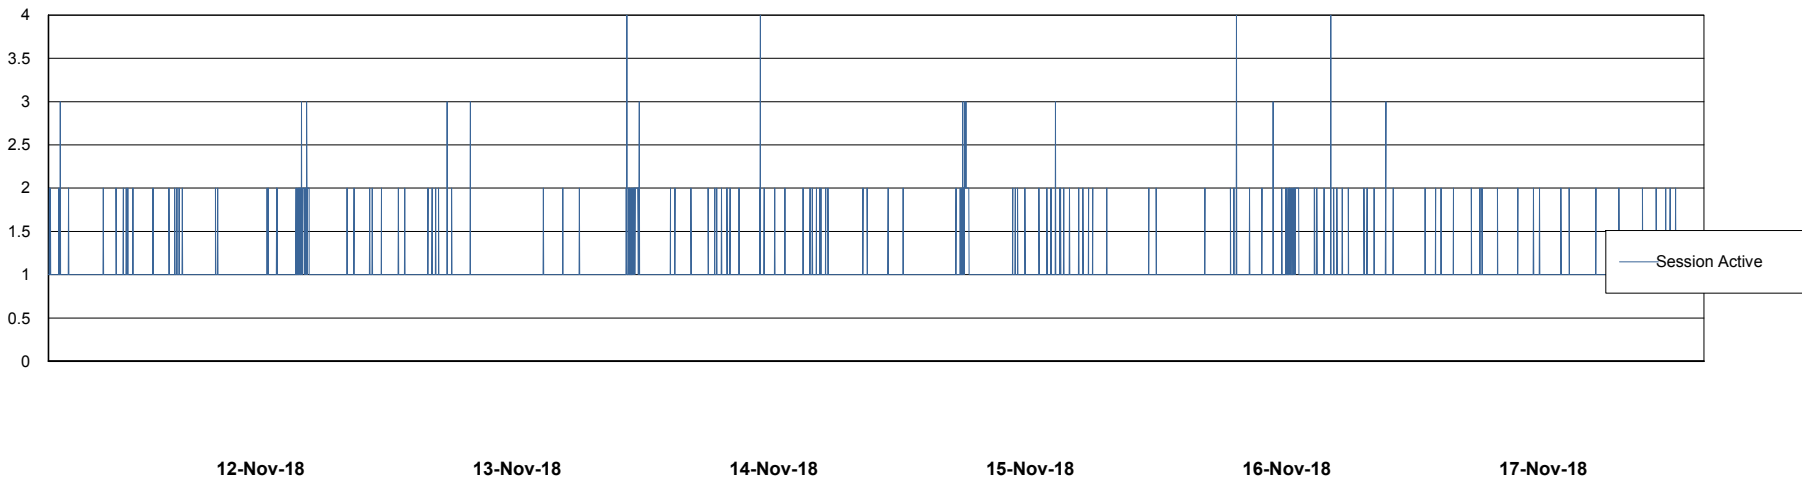

Weekly SLA Customer Report

Customer ELJ Production
Database ID 72

Database Performance ELJDB_Production

DB Processes Max 600
DB Sessions Max 924

Weekly SLA Customer Report

Customer ELJ Production
Database ID 72

Database Performance ELJDB_Standby

DB Processes Max 600
DB Sessions Max 924

Weekly SLA Customer Report

Customer ELJ Production
 Database ID 72

DATABASE SIZE ELJDB_Production

Database growth over last month