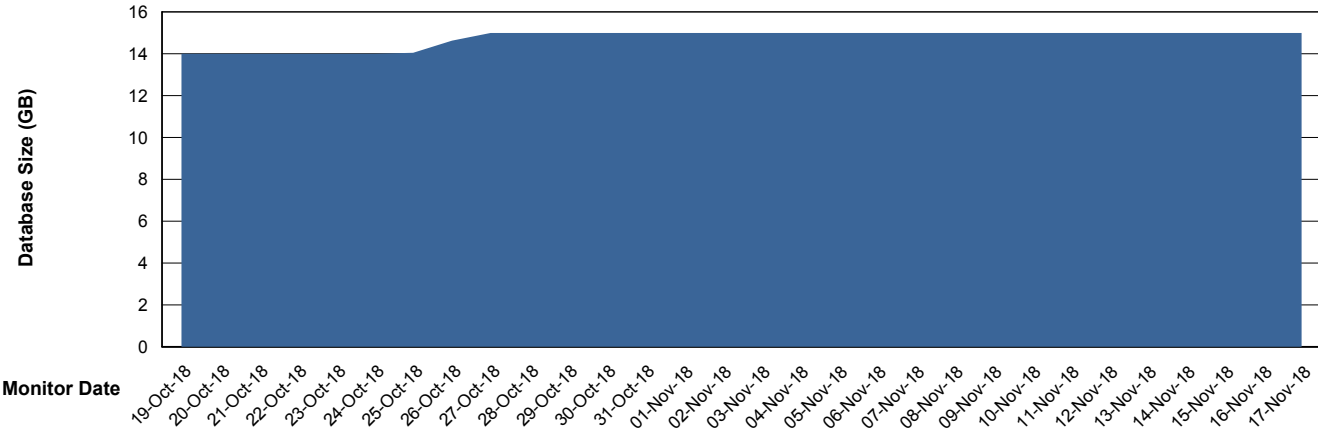

Database Performance ELJDB_Standby

DB Processes Max 600
DB Sessions Max 924

Weekly SLA Customer Report

Customer ELJ Production
 Database ID 72

DATABASE SIZE ELJDB_Production

Database growth over last month