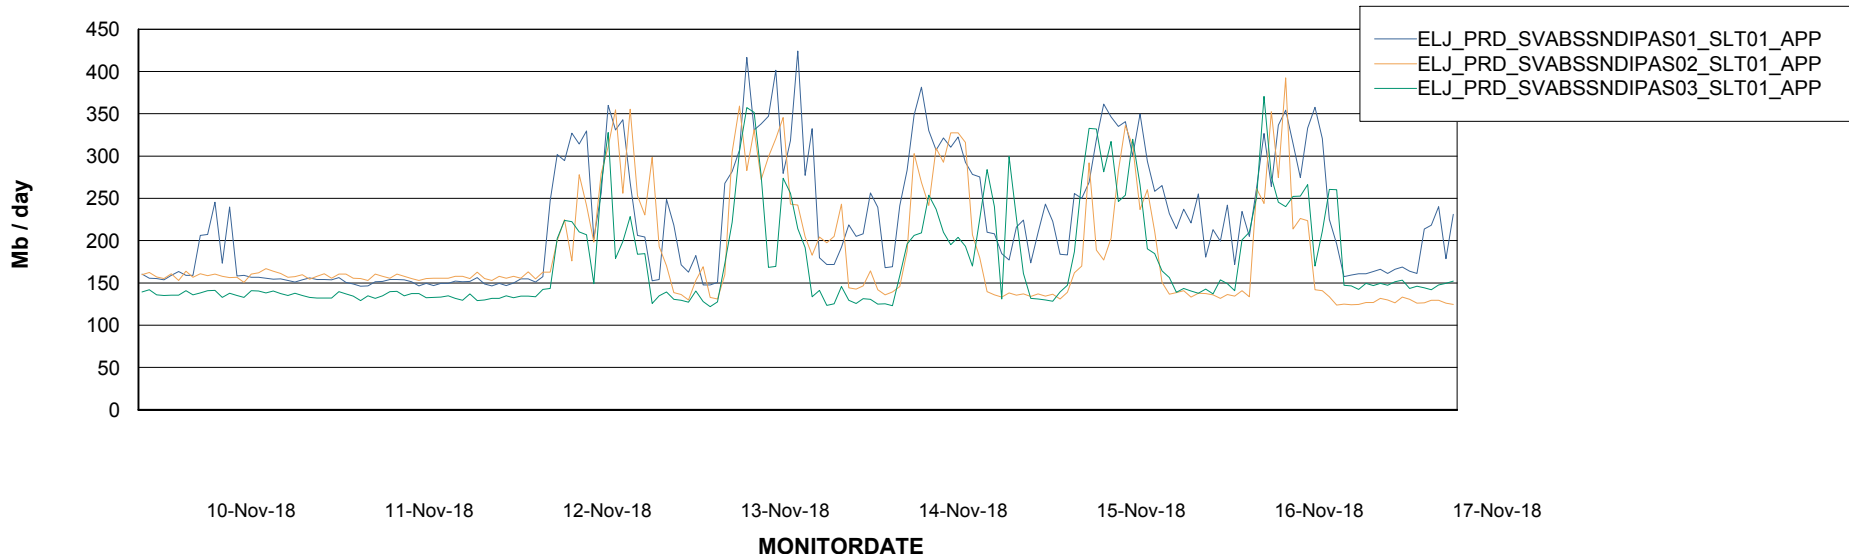

ABSSolute Application Server Services

Avg memory used per ABS Server Service