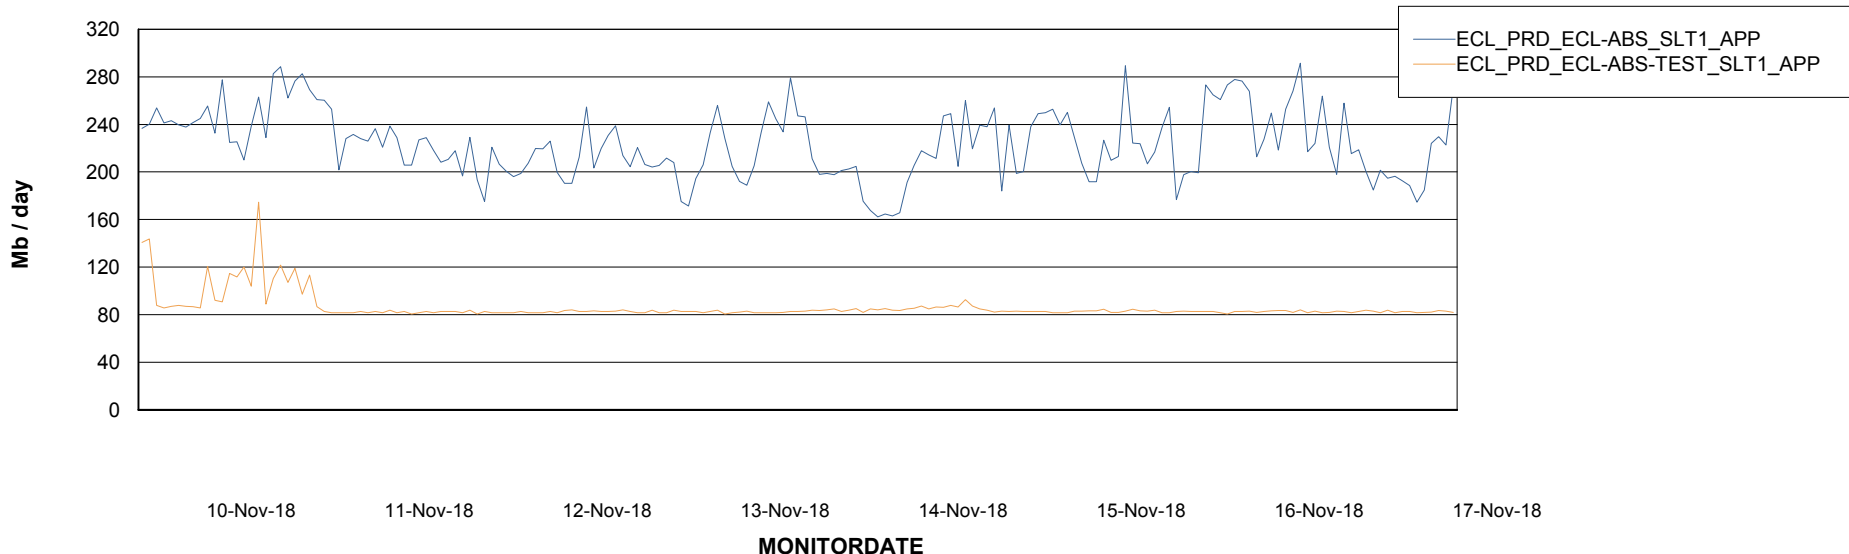

Weekly SLA Customer Report

Customer ECL Production
Database ID 77

Database Performance ECLDB_Production

DB Processes Max 300
DB Sessions Max 480

Weekly SLA Customer Report

Customer ECL Production
 Database ID 77

DATABASE SIZE ECLDB_Production

Database growth over last month

Database Tablespace ECLDB_Production

Date	Tablespace Name	Filesize (Gb)	Usedsize (Gb)	Percentage free
17-Nov-18	ABSDATA	29	24	17
	INDX	8	1	88
16-Nov-18	ABSDATA	29	24	17
	INDX	8	1	88
15-Nov-18	ABSDATA	29	24	17
	INDX	8	1	88
14-Nov-18	ABSDATA	29	24	17
	INDX	8	1	88
13-Nov-18	ABSDATA	29	24	17
	INDX	8	1	88
12-Nov-18	ABSDATA	29	24	17
	INDX	8	1	88
11-Nov-18	ABSDATA	29	24	17
	INDX	8	1	88

Weekly SLA Customer Report

Customer ECL Production
Database ID 77

ABSSolute Application Server Services

Avg memory used per ABS Server Service

Avg users per day per ABS server

Weekly SLA Customer Report

Customer ECL Production
Database ID 77