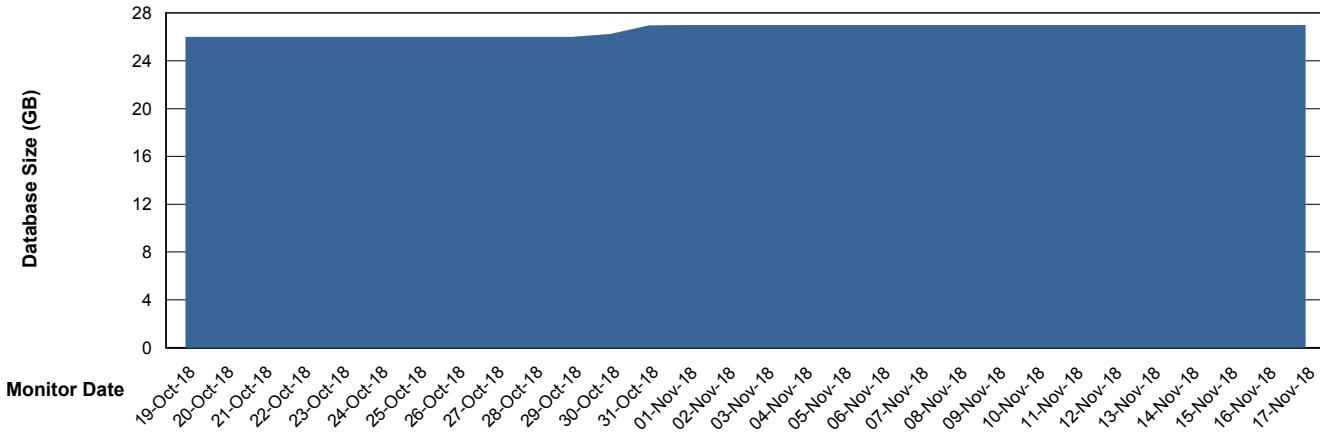

Weekly SLA Customer Report

Customer ECL Production
Database ID 77

Database Performance ECLDB_Production

DB Processes Max 300
DB Sessions Max 480

Weekly SLA Customer Report

Customer ECL Production
 Database ID 77

DATABASE SIZE ECLDB_Production

Database growth over last month

Database Tablespace ECLDB_Production

Date	Tablespace Name	Filesize (Gb)	Usedsize (Gb)	Percentage free
17-Nov-18	ABSDATA	29	24	17
	INDX	8	1	88
16-Nov-18	ABSDATA	29	24	17
	INDX	8	1	88
15-Nov-18	ABSDATA	29	24	17
	INDX	8	1	88
14-Nov-18	ABSDATA	29	24	17
	INDX	8	1	88
13-Nov-18	ABSDATA	29	24	17
	INDX	8	1	88
12-Nov-18	ABSDATA	29	24	17
	INDX	8	1	88
11-Nov-18	ABSDATA	29	24	17
	INDX	8	1	88