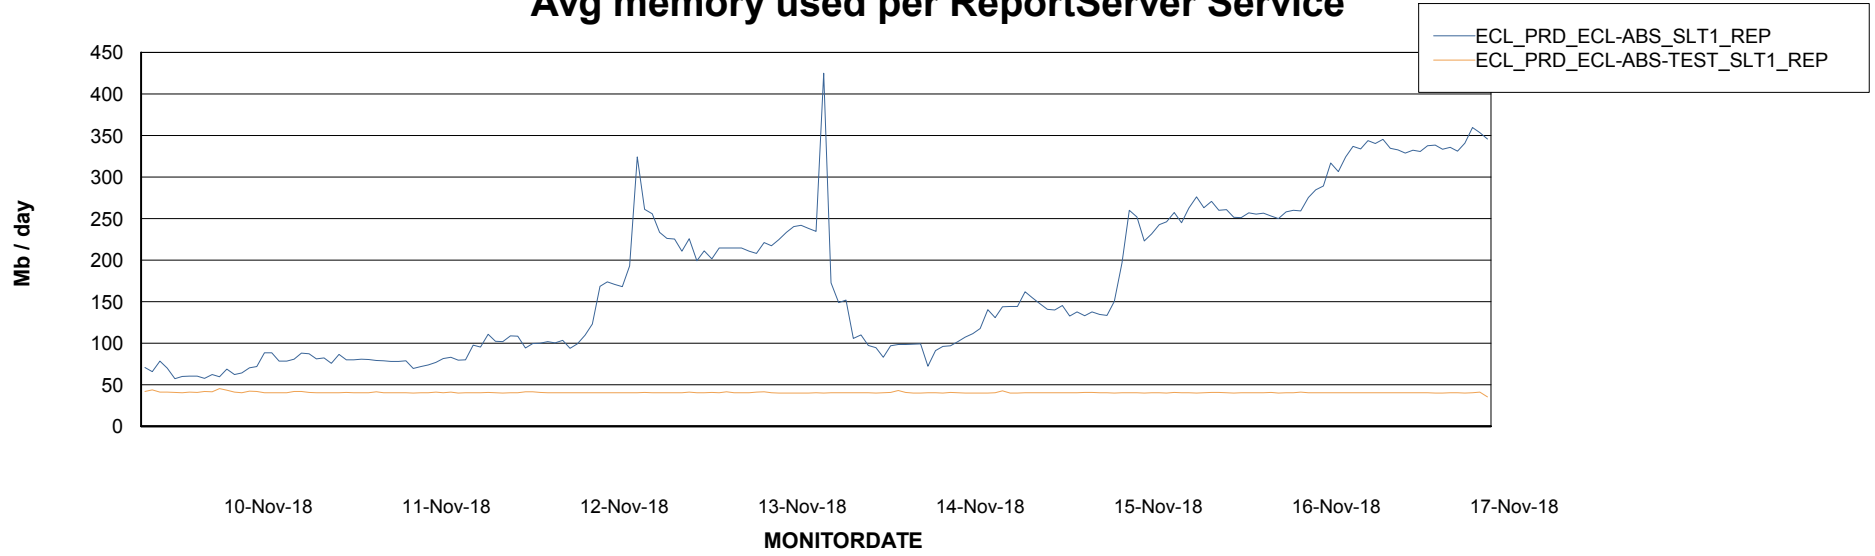

ABSSolute Application ReportServer Services

Avg memory used per ReportServer Service