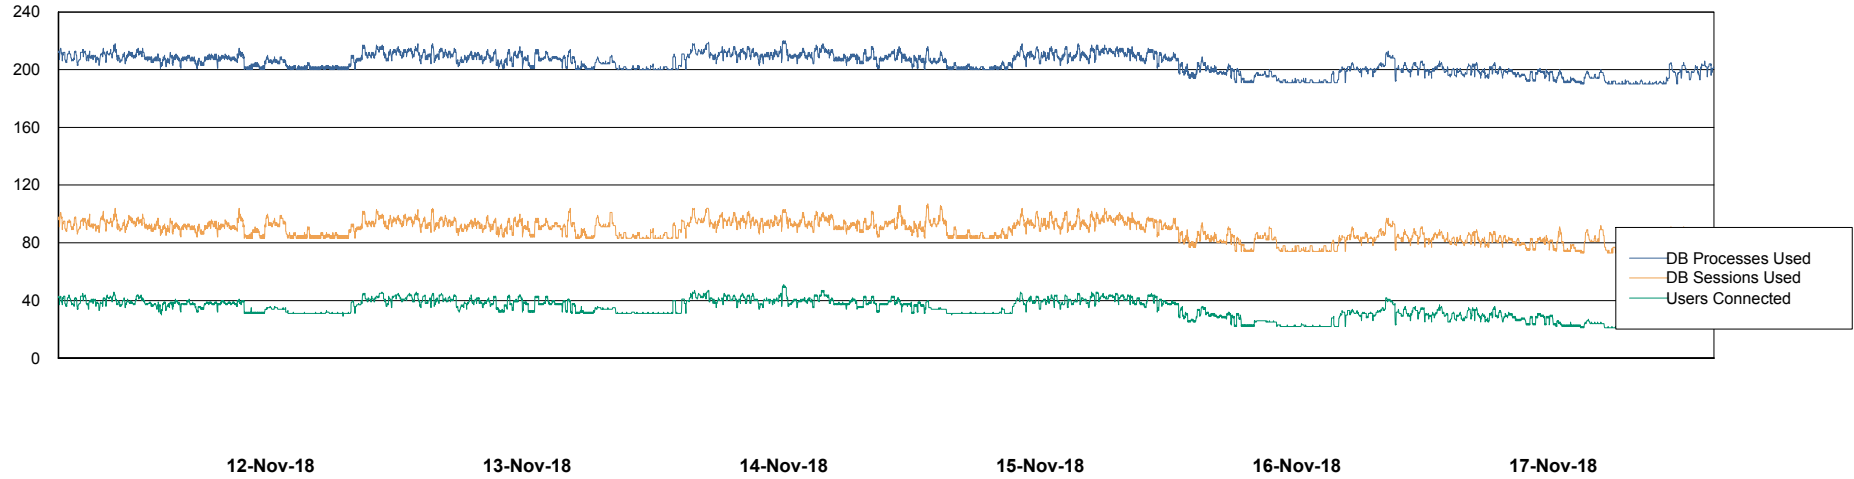

Weekly SLA Customer Report

Customer ECL Production
Database ID 77

Database Performance ECLDB_Production

DB Processes Max 300
DB Sessions Max 480

Weekly SLA Customer Report

Customer ECL Production
 Database ID 77