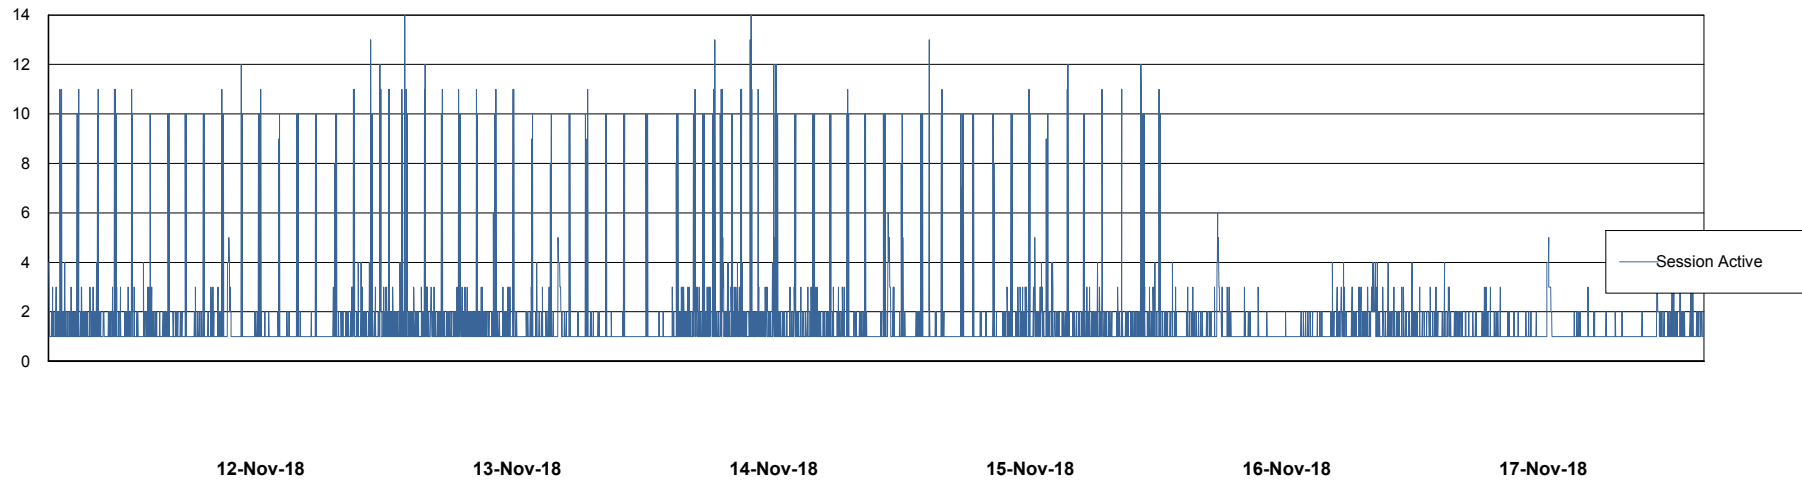

Weekly SLA Customer Report

Customer ECL Production
Database ID 77

Harddisk Usage ECL_PRD_ECL-ABS-WEB

	Free disk space on c: (%)	Total disk space on c: (Gb)
17-Nov-18	81	127
16-Nov-18	81	127
15-Nov-18	81	127
14-Nov-18	82	127
13-Nov-18	83	127
12-Nov-18	83	127
11-Nov-18	83	127

Weekly SLA Customer Report

Customer ECL Production
Database ID 77

Database Performance ECLDB_Production

DB Processes Max 300
DB Sessions Max 480

Weekly SLA Customer Report

Customer ECL Production
 Database ID 77