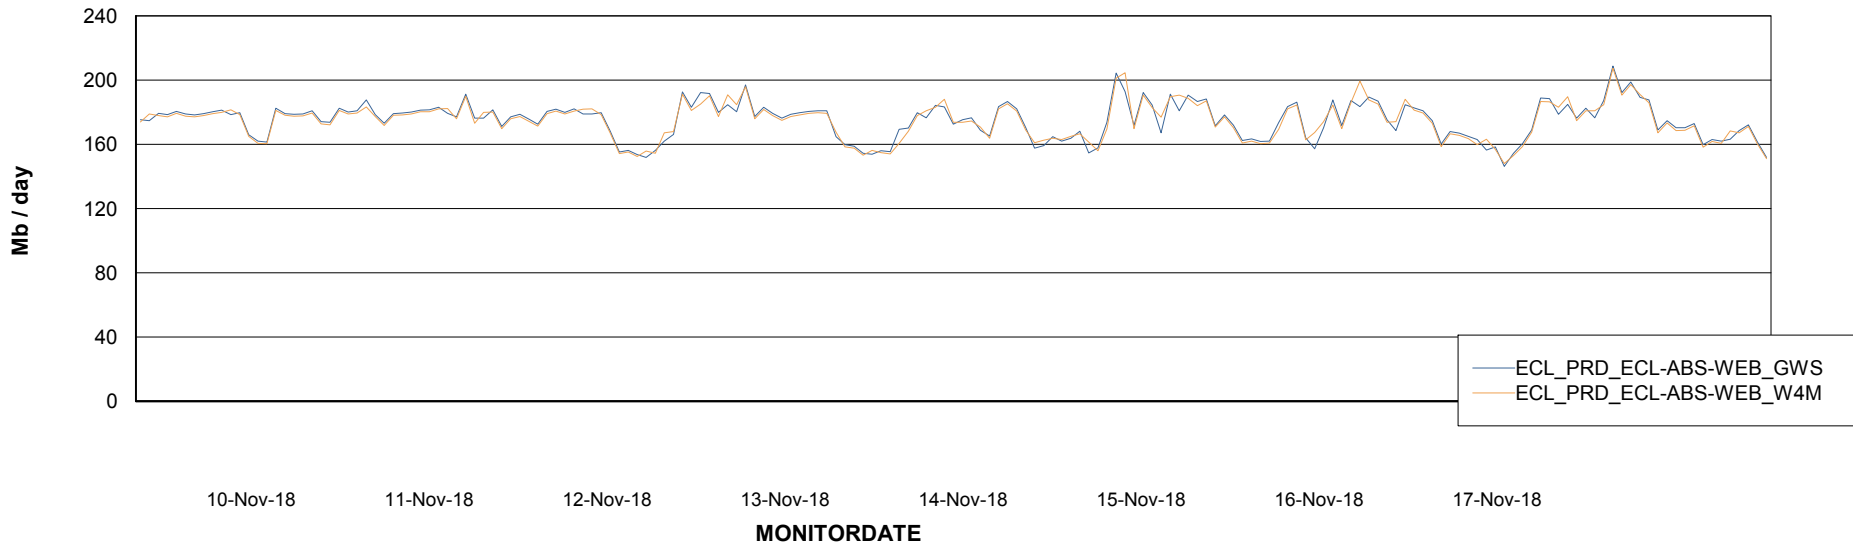

ABSSolute Application ReportServer Services

Avg memory used per ReportServer Service

Weekly SLA Customer Report

Customer ECL Production
Database ID 77

ABSSolute Web Component Services

Avg memory used per ABS Web component