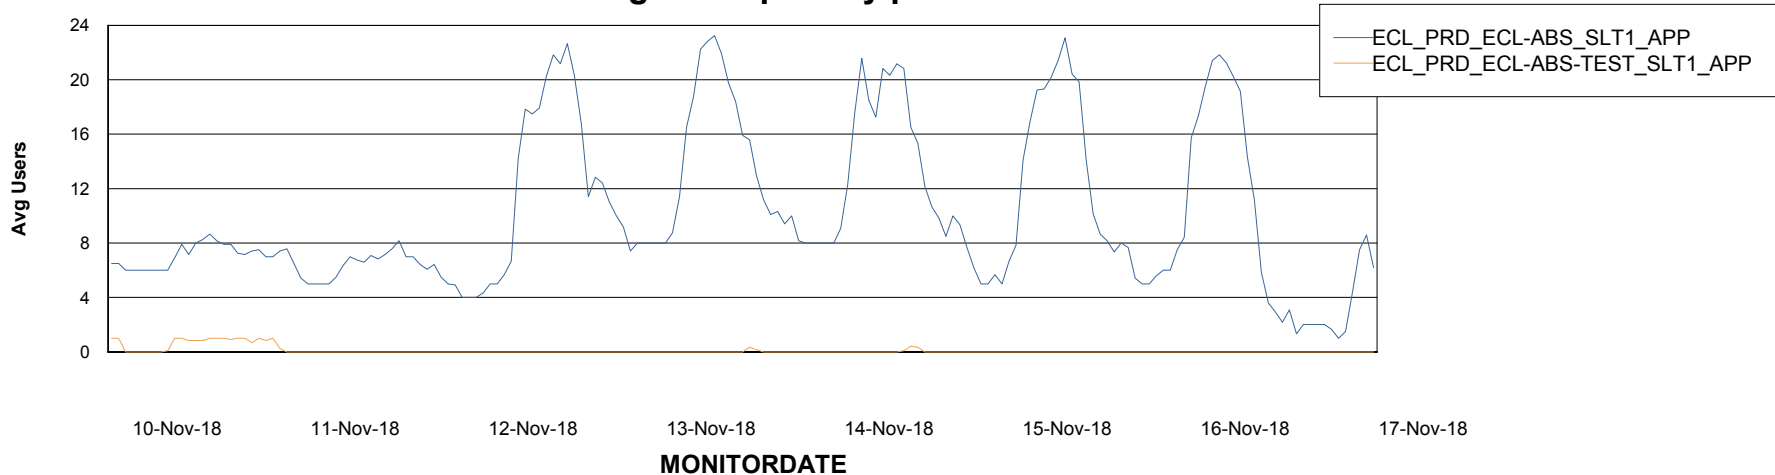

Weekly SLA Customer Report

Customer ECL Production
Database ID 77

ABSSolute Application Server Services

Avg memory used per ABS Server Service

Avg users per day per ABS server

Weekly SLA Customer Report

Customer ECL Production
Database ID 77