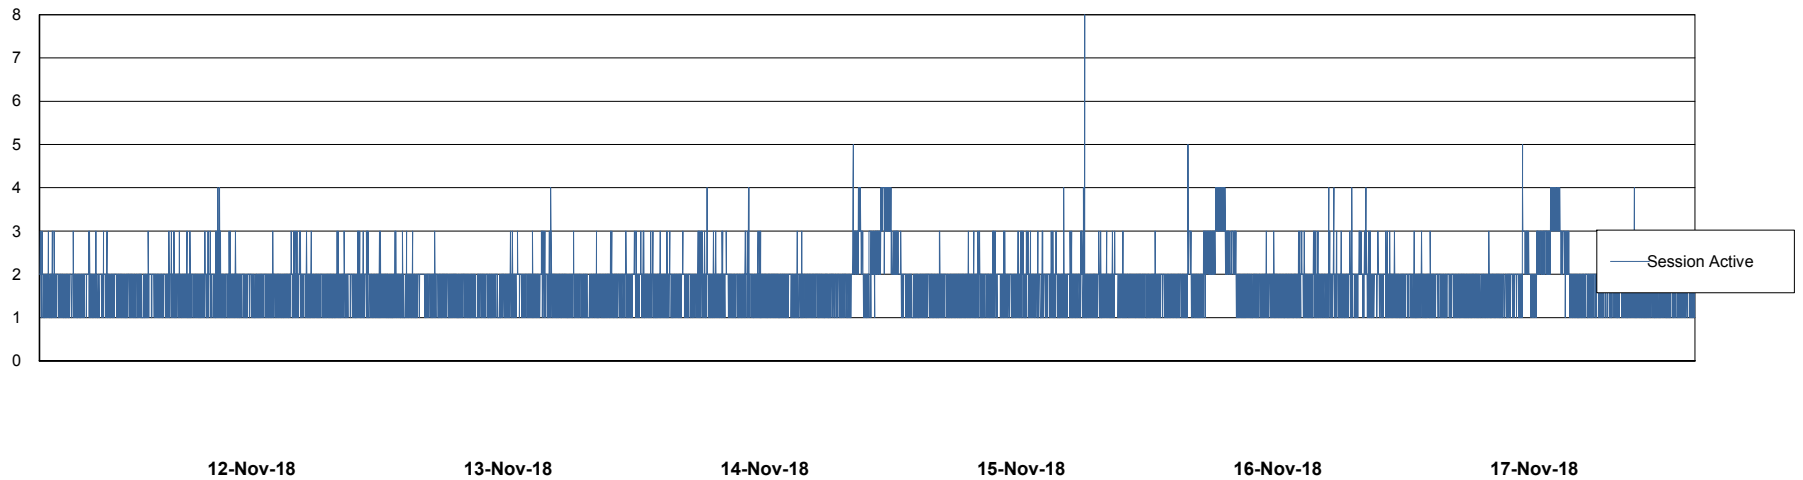

Database Performance DFDDB_Production