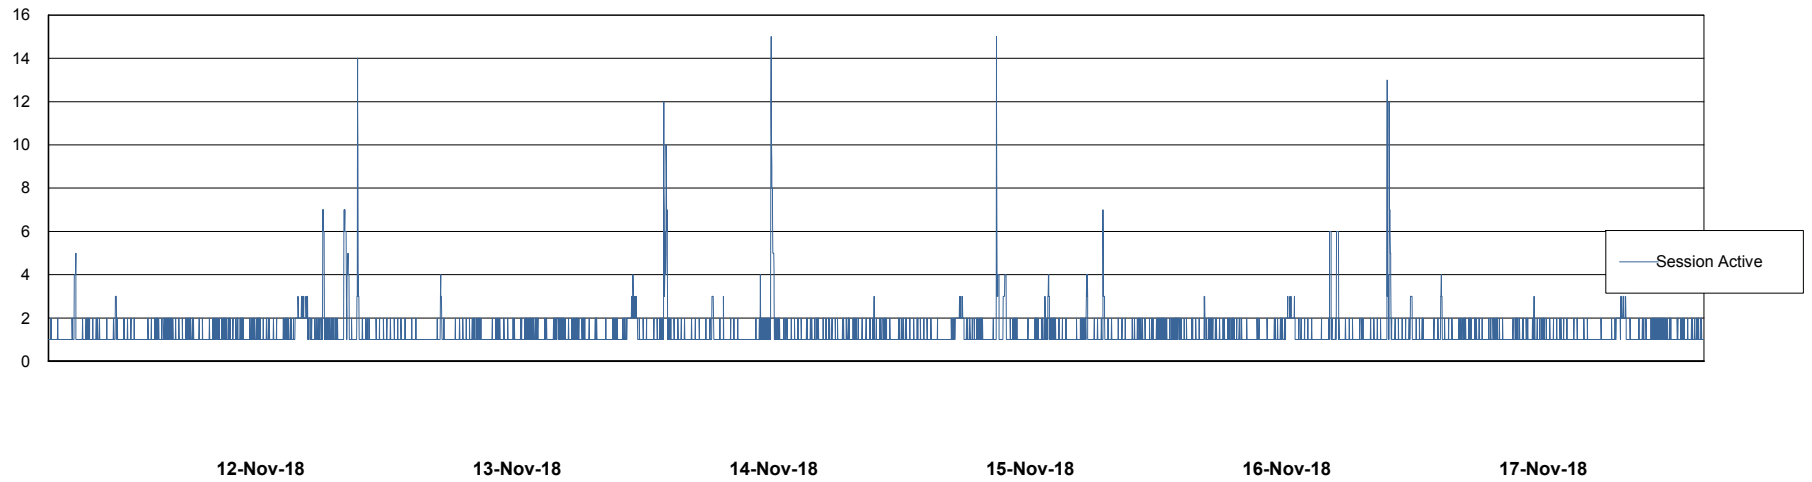

Database Performance DFDDDBBI_Production