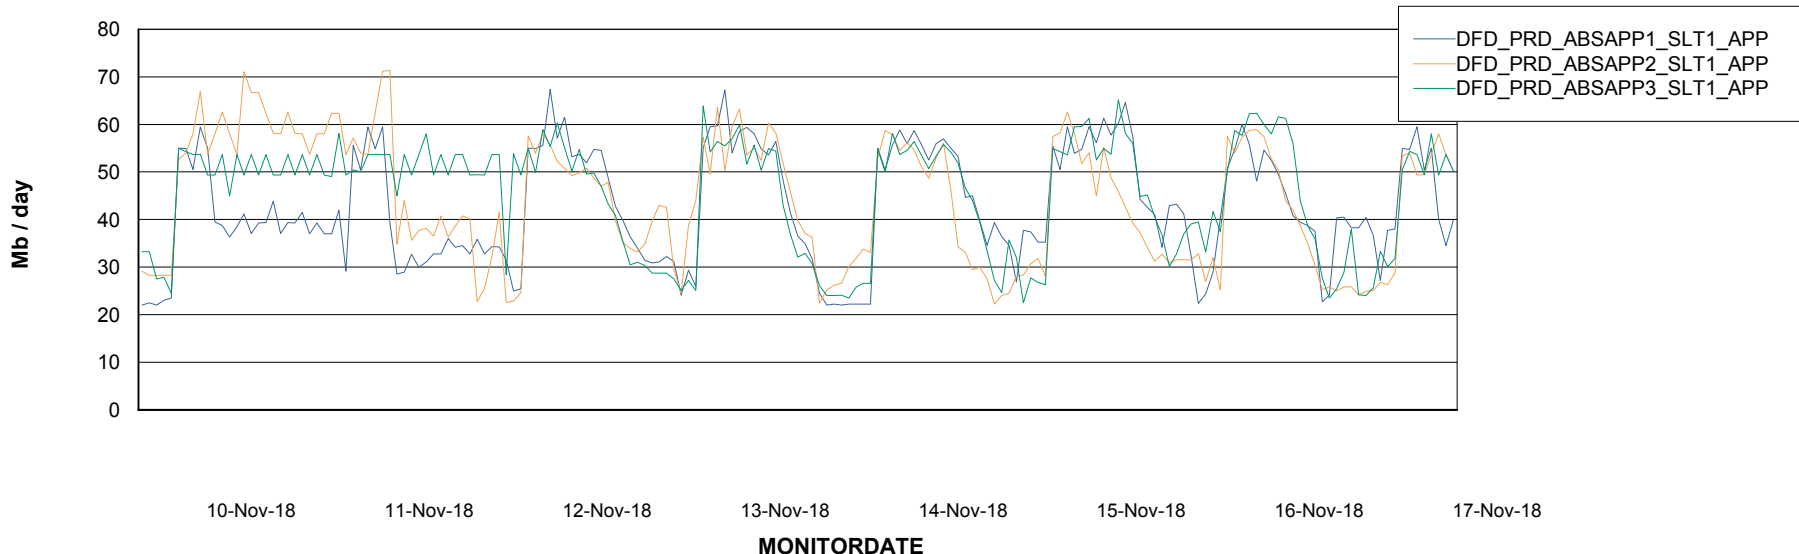

Standby Database Health DFD Production

Recovery lag for last 7 days

Weekly SLA Customer Report

Customer DFD Production
Database ID 39

ABSolute Application Server Services

Avg memory used per ABS Server Service