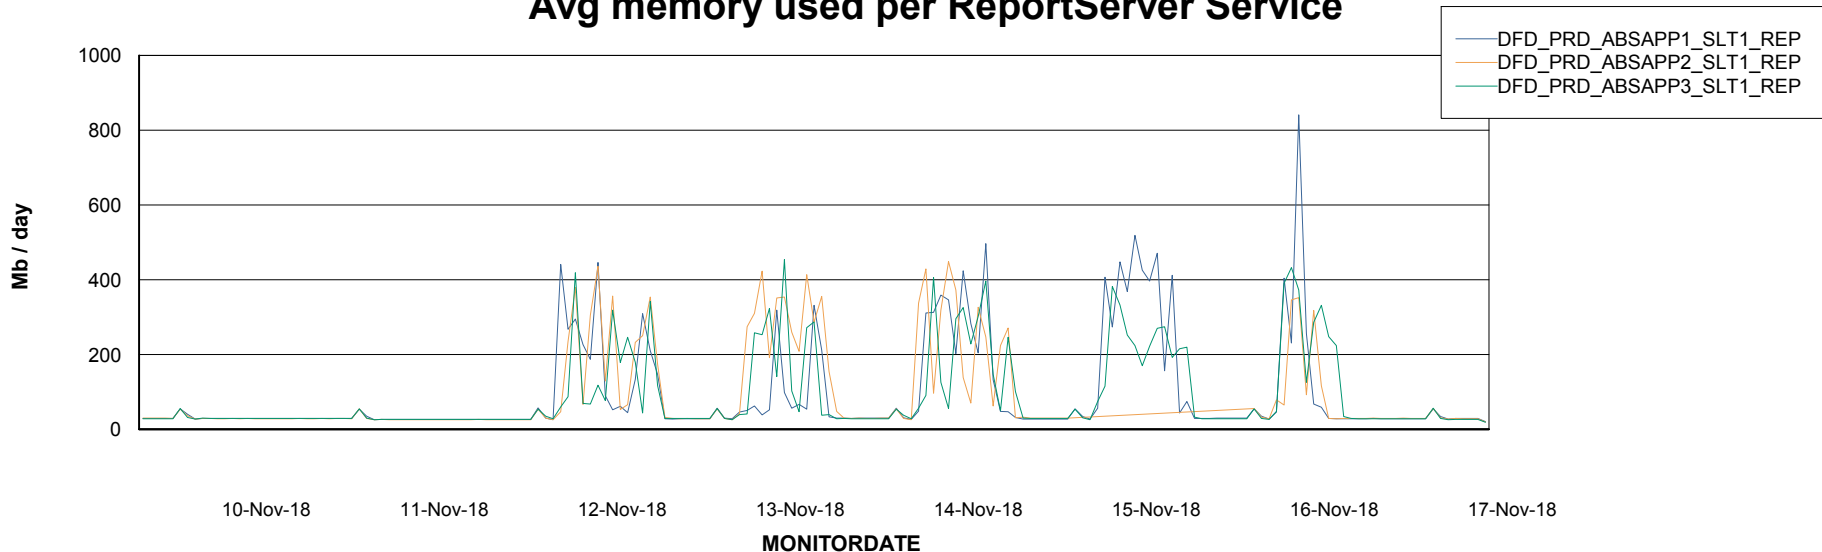

Avg users per day per ABS server

Weekly SLA Customer Report

Customer DFD Production
Database ID 39

ABSSolute Application ReportServer Services

Avg memory used per ReportServer Service

Disaster per ABS component