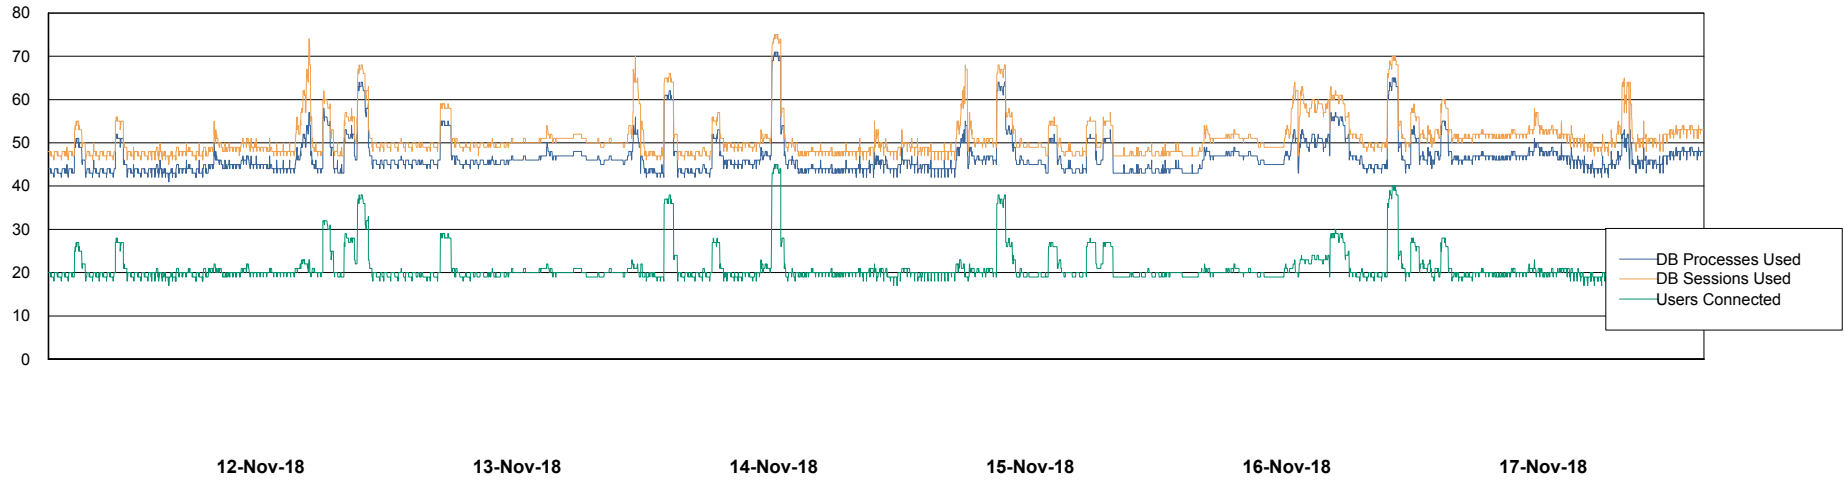

Database Performance DFDDDBBI_Production