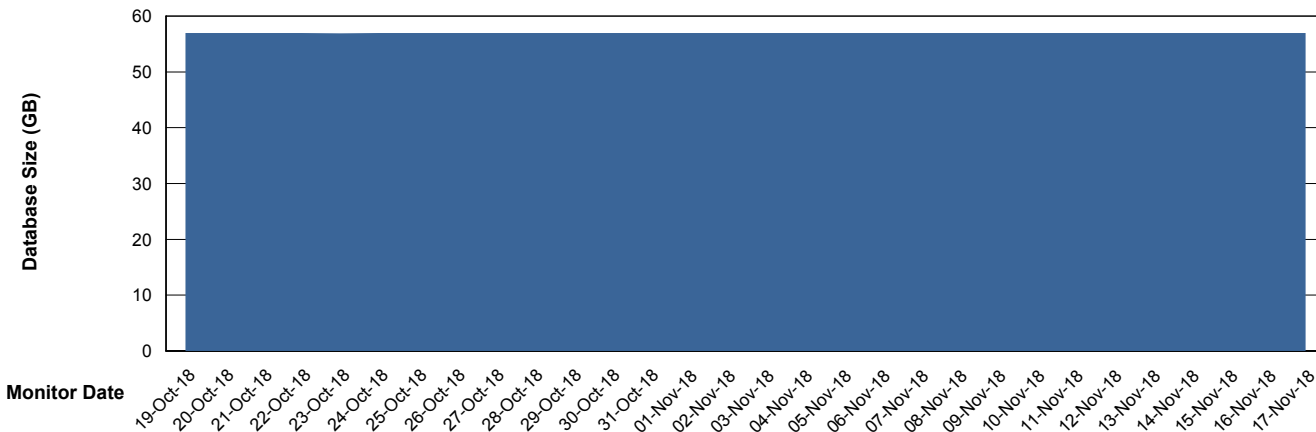

DATABASE SIZE DFDDDBI_Production

Database growth over last month