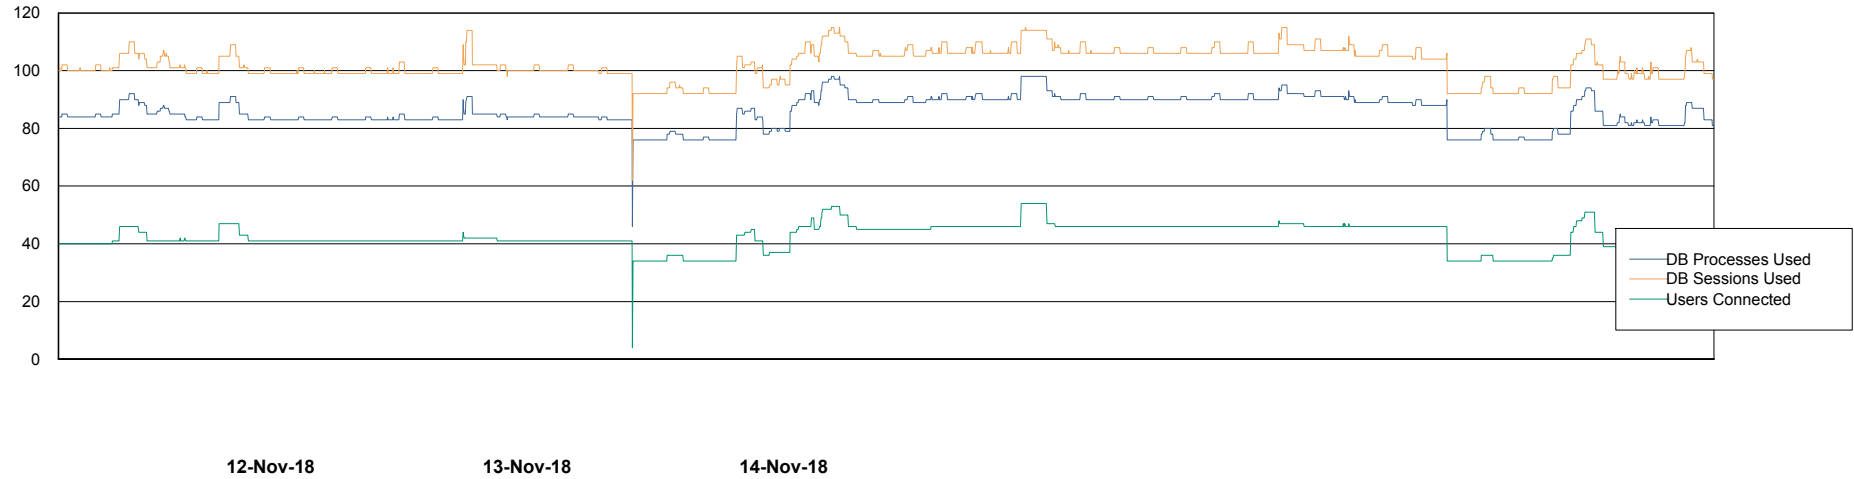

Weekly SLA Customer Report

Customer DFD Production
Database ID 39

Database Performance DFDDB_Production

Weekly SLA Customer Report

Customer DFD Production
Database ID 39

Database Performance DFDDB_Standby

Weekly SLA Customer Report