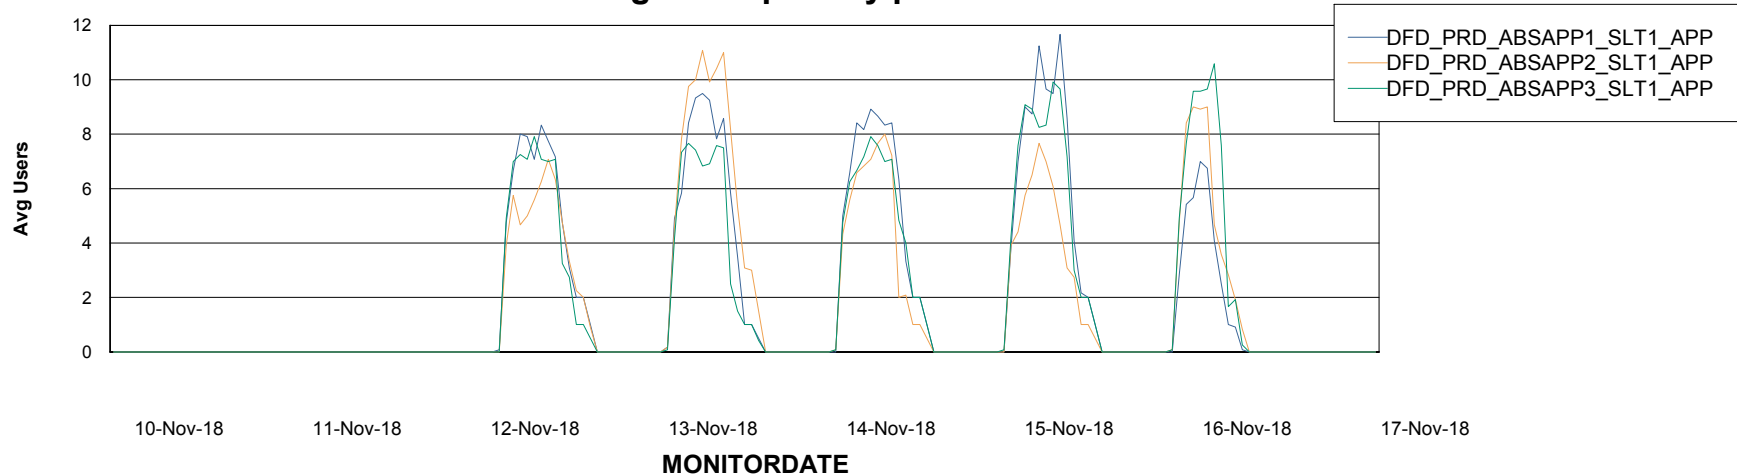

Avg users per day per ABS server