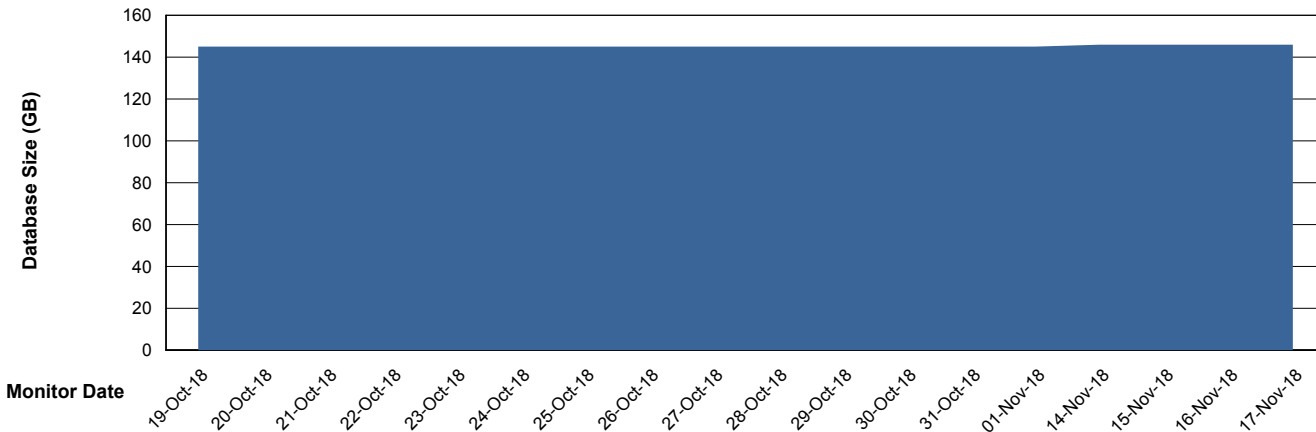

Weekly SLA Customer Report

Customer DFD Production
Database ID 39

Database Performance DFDDB_Production

Weekly SLA Customer Report

Customer DFD Production
Database ID 39

Database Performance DFDDB_Standby

Weekly SLA Customer Report

Customer DFD Production
Database ID 39

Database Performance DFDDDBBI_Production

Weekly SLA Customer Report

Customer DFD Production
Database ID 39

DATABASE SIZE DFDDDB_Production

Database growth over last month