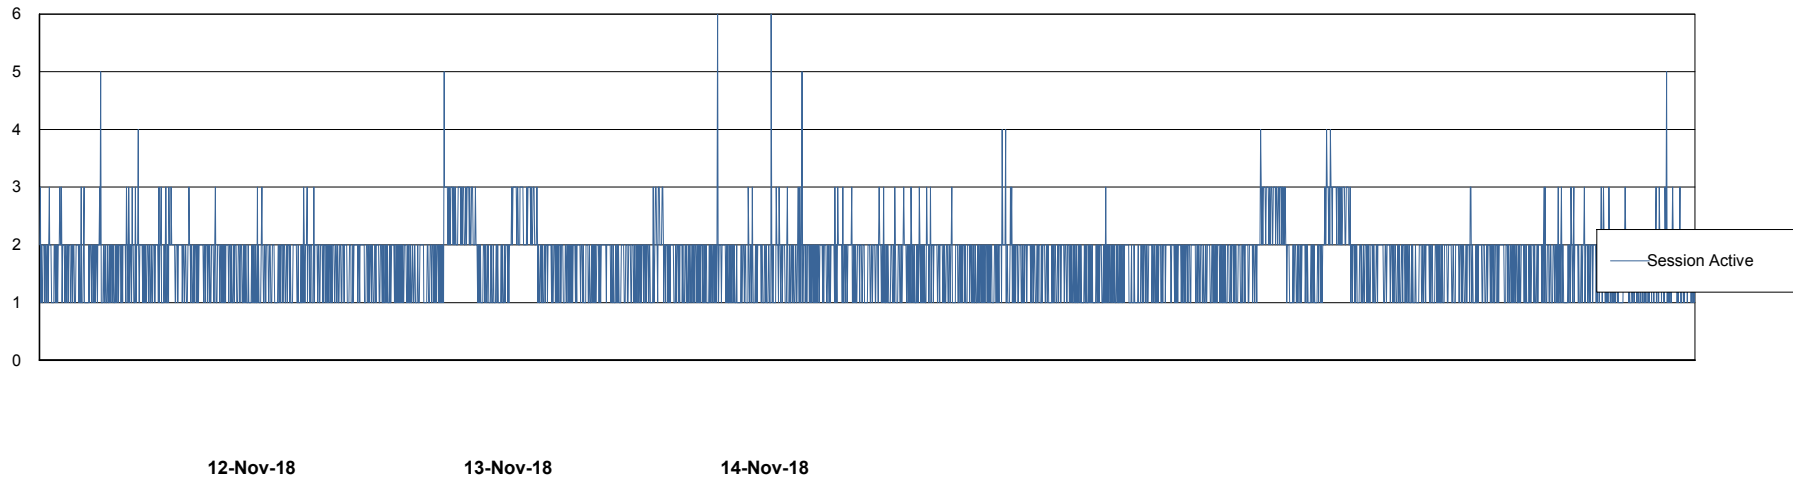

Weekly SLA Customer Report

Customer DFD Production
Database ID 39

Database Performance DFDDB_Production

Weekly SLA Customer Report

Customer DFD Production
Database ID 39

Database Performance DFDDB_Standby

Weekly SLA Customer Report