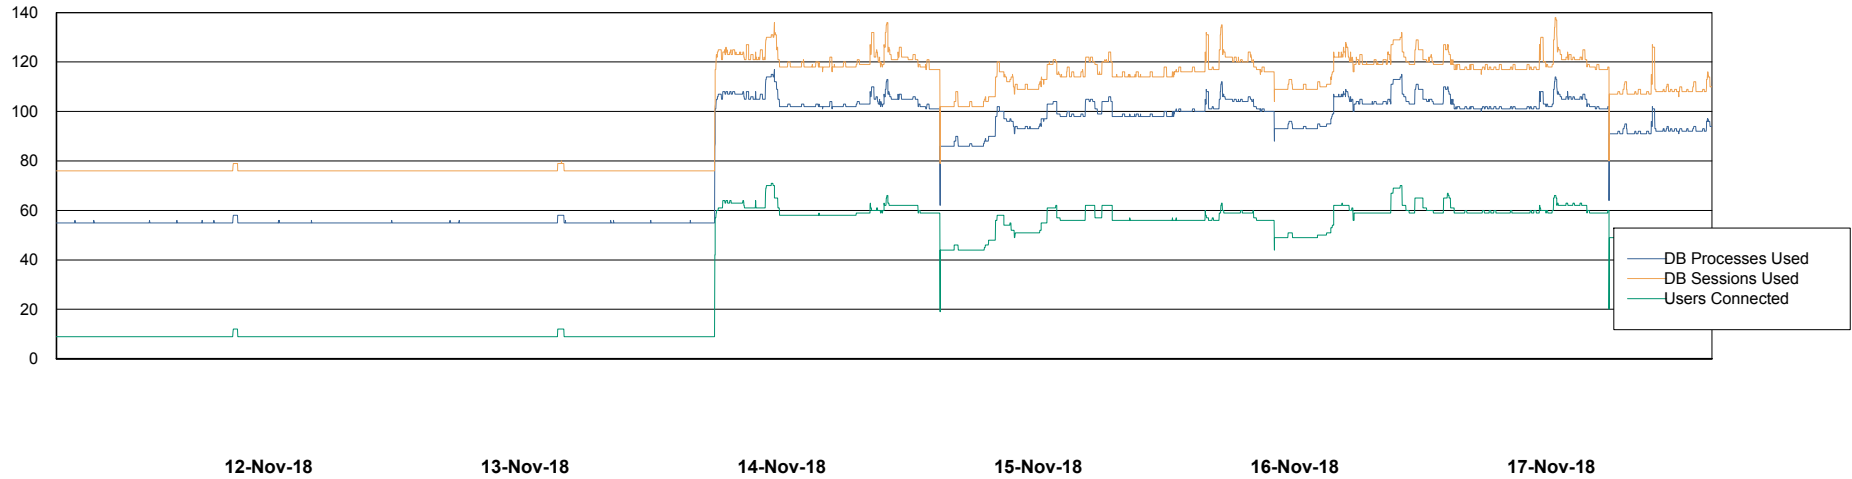

Database Performance DFDDB_Production