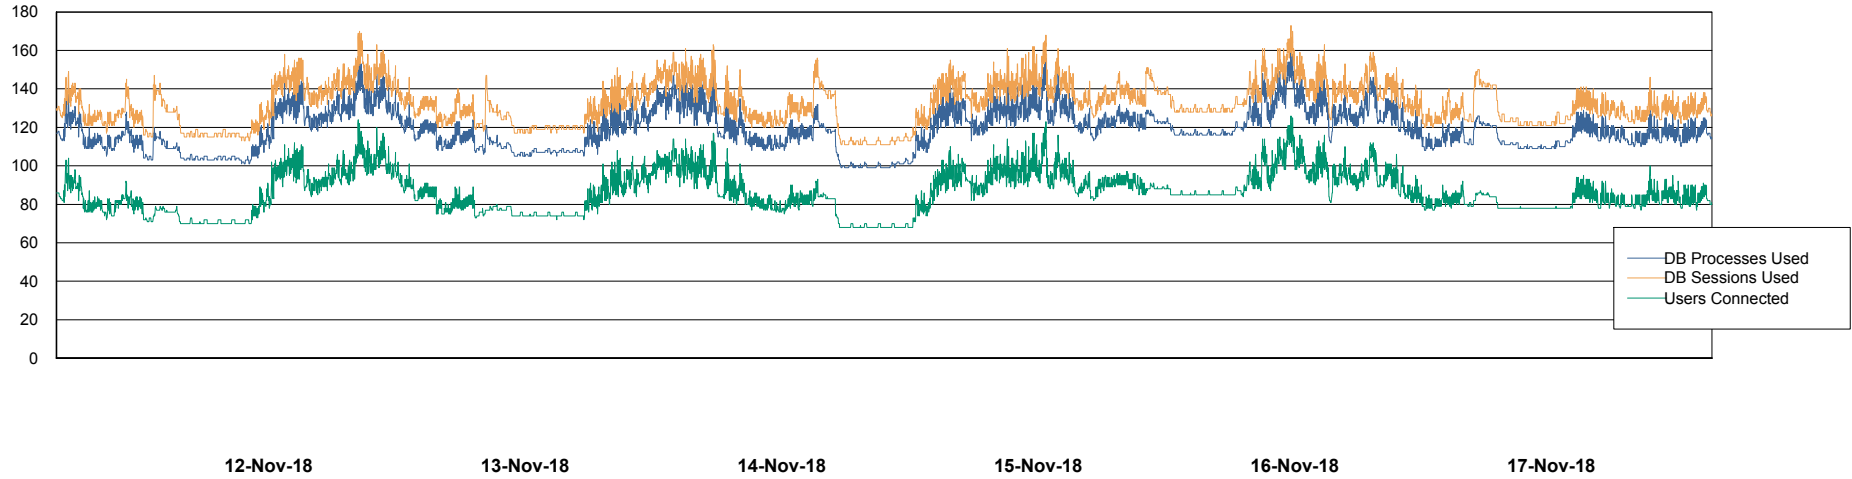

Database Performance CSCDB_Primary

DB Processes Max 500
DB Sessions Max 800