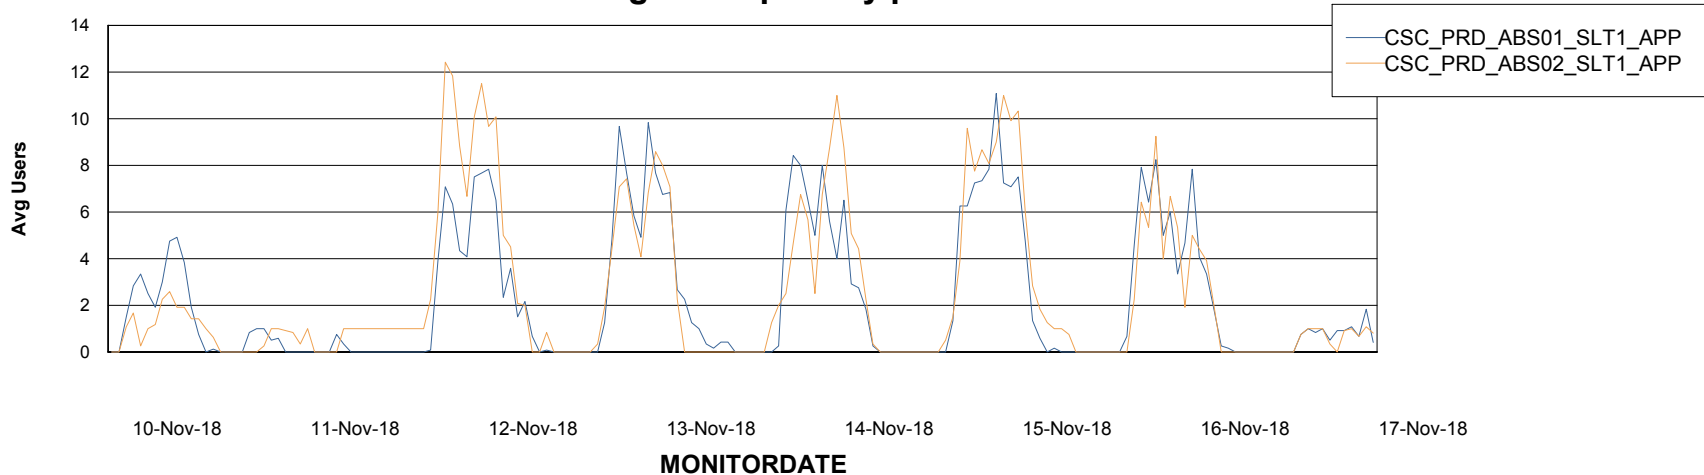

Weekly SLA Customer Report

Customer CSC_Production
Database ID 50

ABSSolute Application Server Services

Avg memory used per ABS Server Service

Avg users per day per ABS server

Weekly SLA Customer Report

Customer CSC_Production
Database ID 50