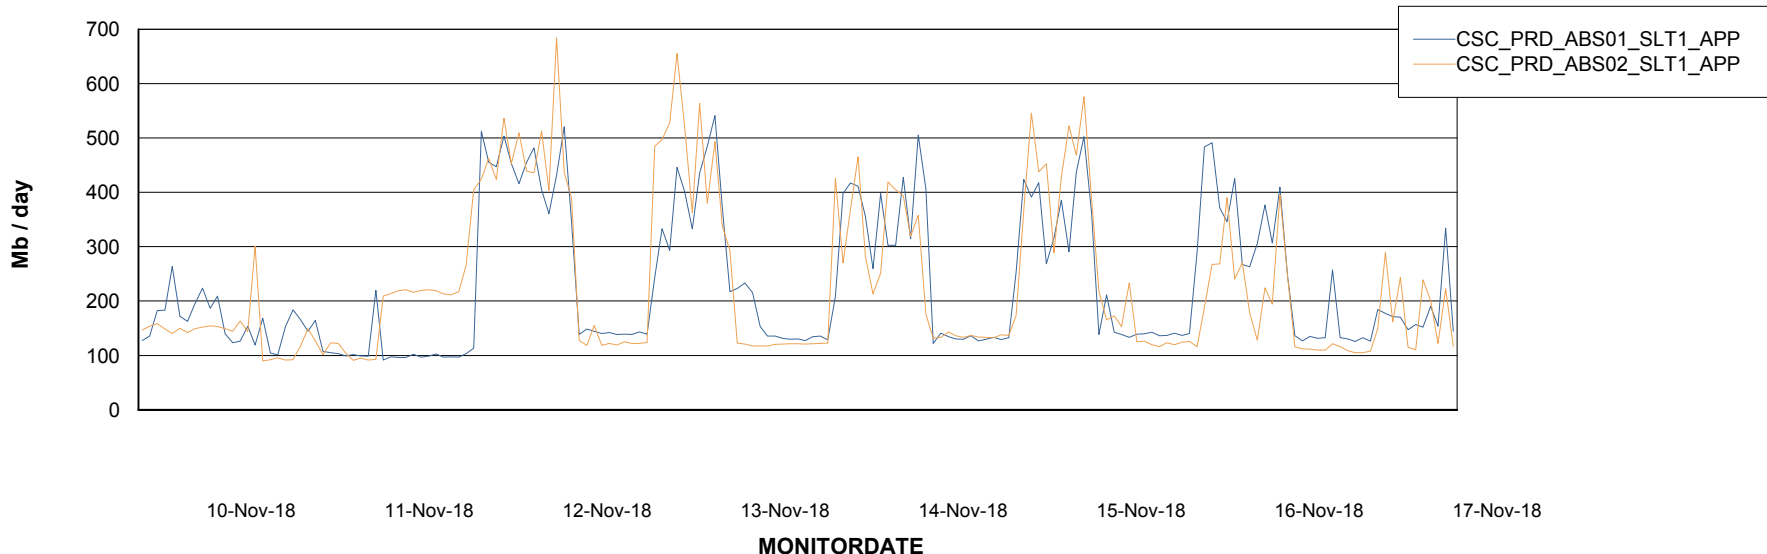

ABSSolute Application Server Services

Avg memory used per ABS Server Service