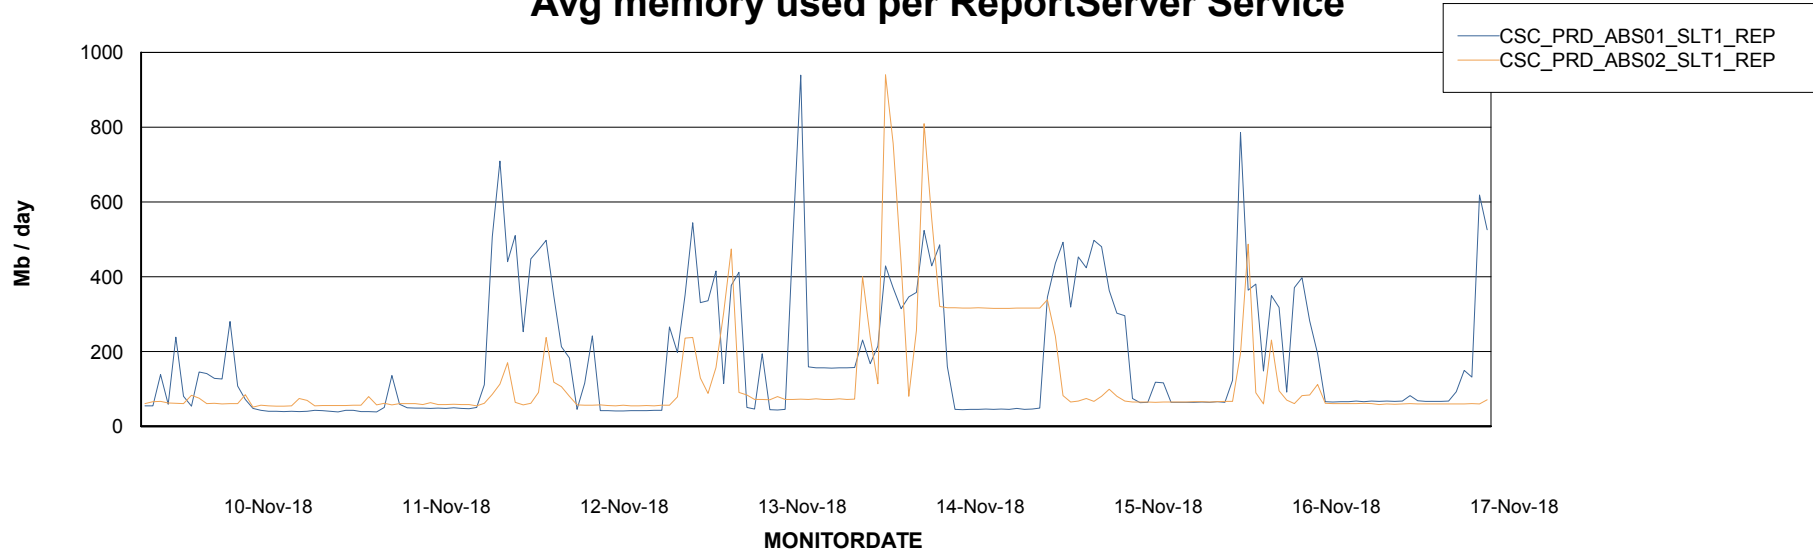

ABSSolute Application ReportServer Services

Avg memory used per ReportServer Service