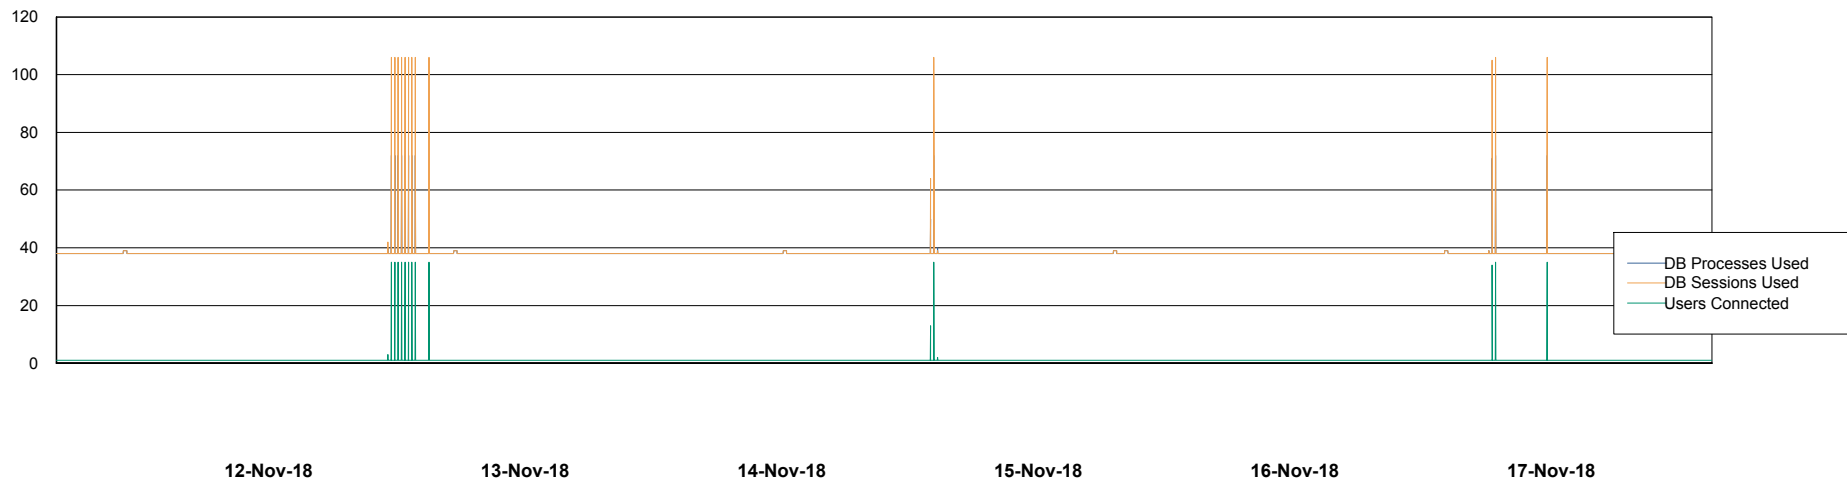

Database Performance CLODB_PRD_Standby