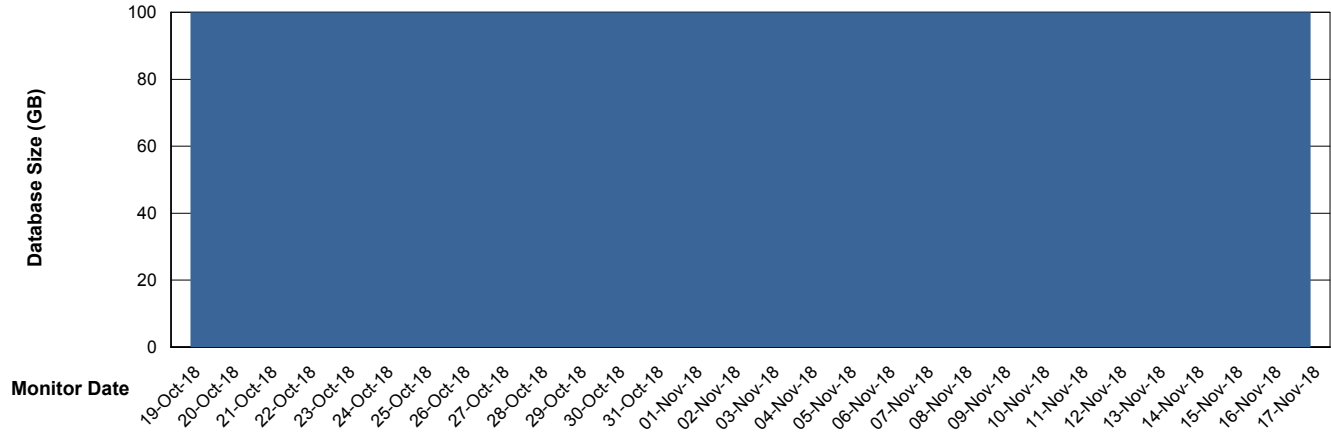

DATABASE SIZE CLODB_FUT_BI

Database growth over last month