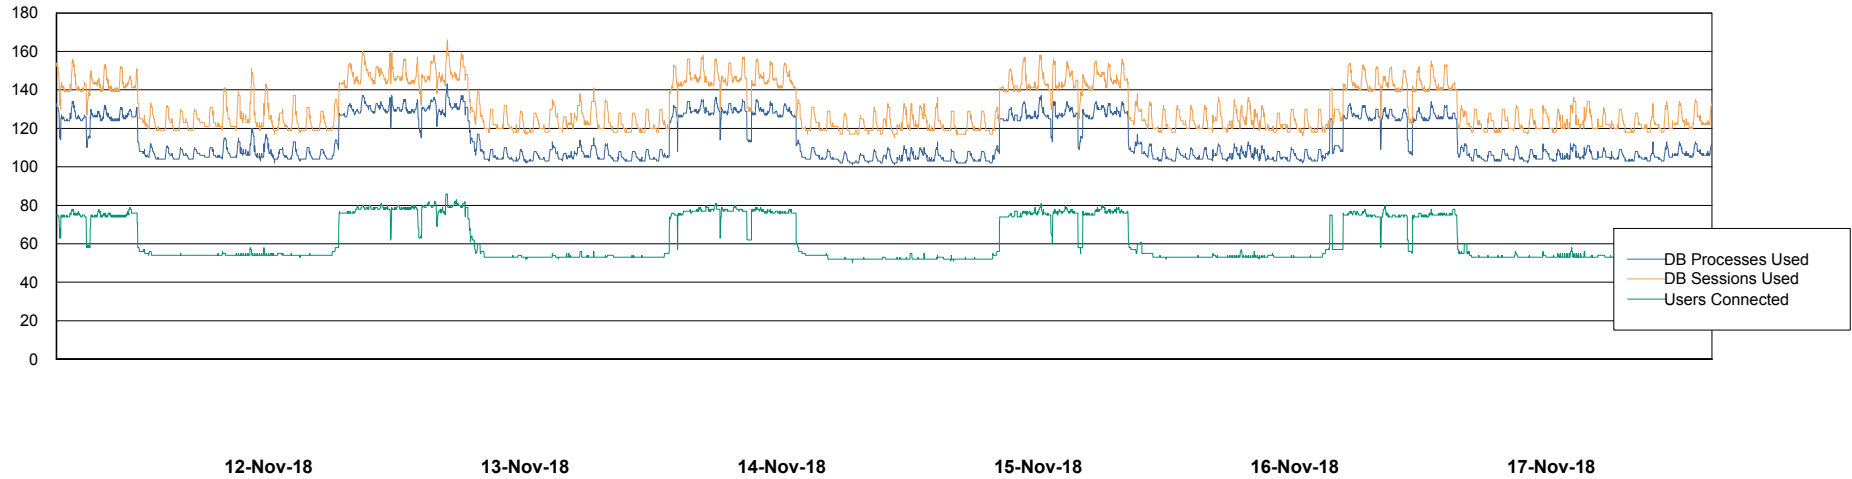

Weekly SLA Customer Report

Customer CLO Production
Database ID 38

Database Performance CLODB_FUT_BI

Weekly SLA Customer Report

Customer CLO Production
Database ID 38

Database Performance CLODB_PRD_Production