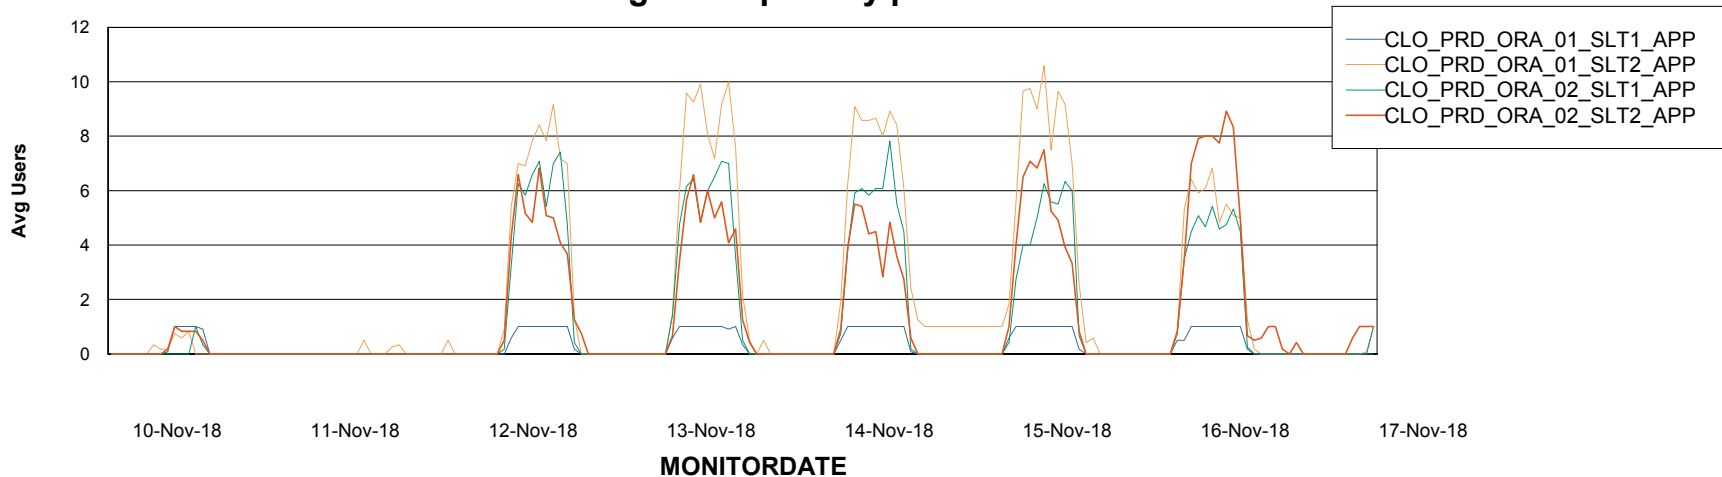

Weekly SLA Customer Report

Customer CLO Production
Database ID 38

ABSSolute Application Server Services

Avg memory used per ABS Server Service

Avg users per day per ABS server

Weekly SLA Customer Report

Customer CLO Production
Database ID 38