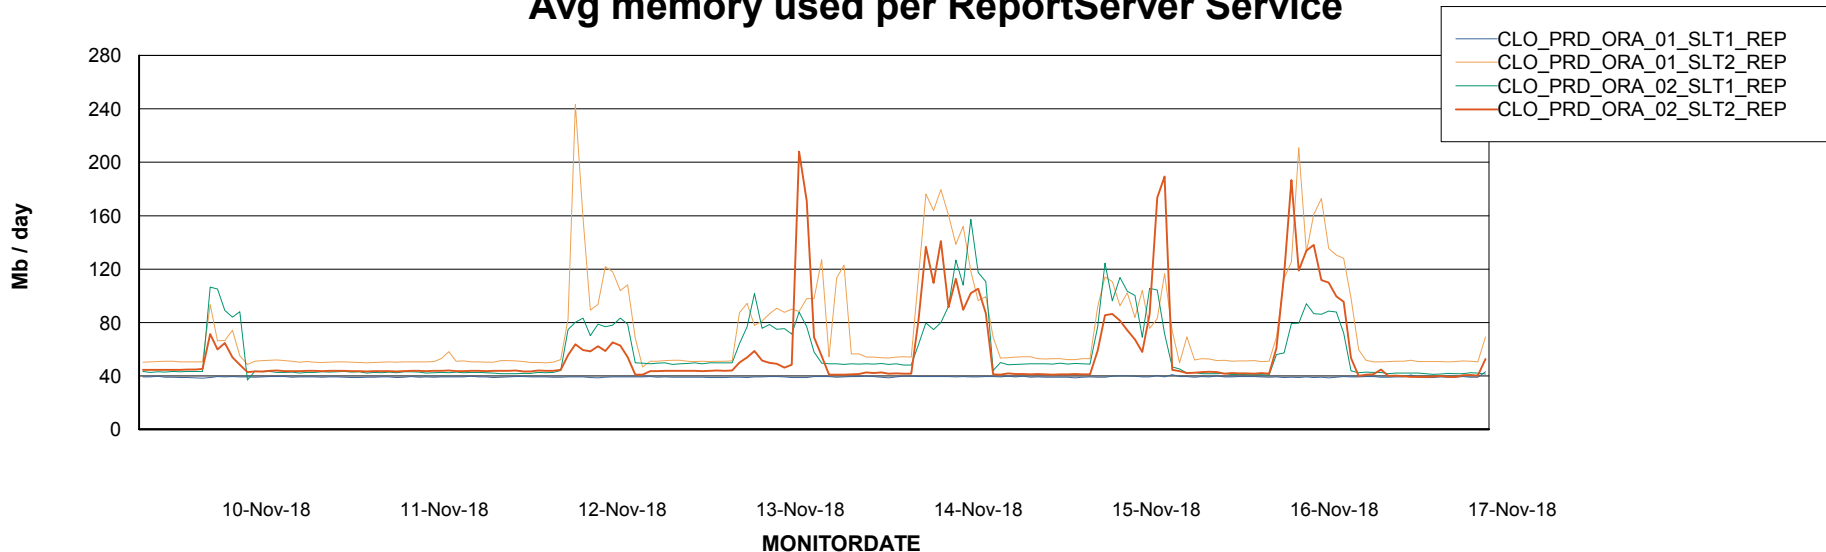

ABSSolute Application ReportServer Services

Avg memory used per ReportServer Service