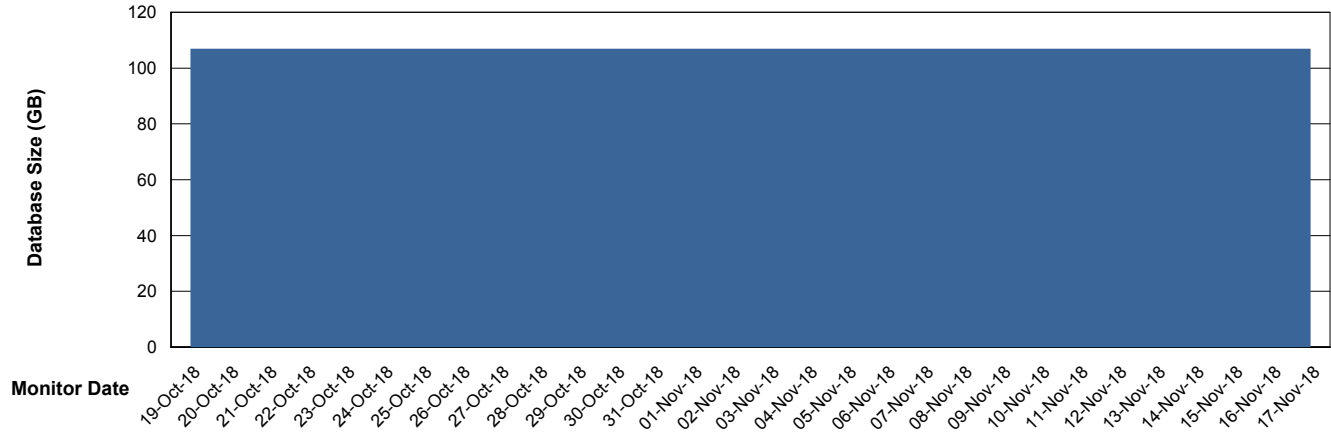

DATABASE SIZE CLODB_PRD_Test

Database growth over last month