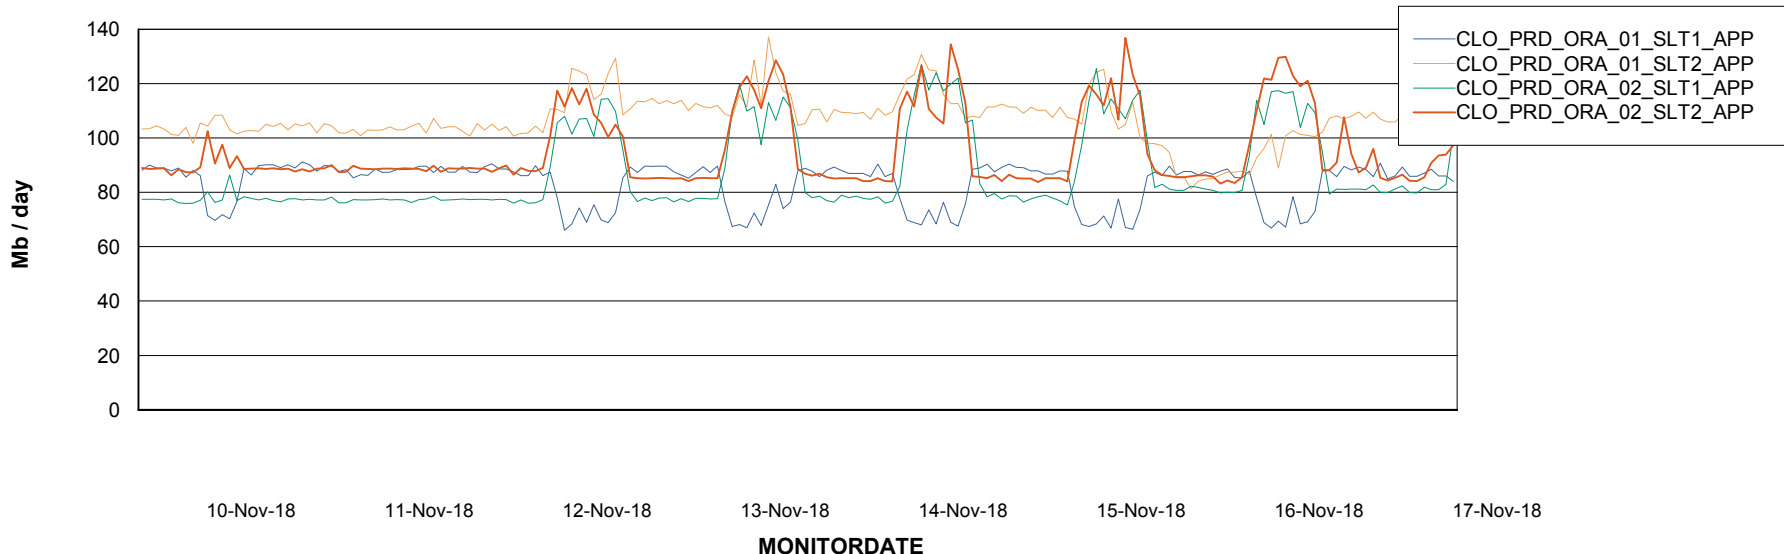

ABSSolute Application Server Services

Avg memory used per ABS Server Service