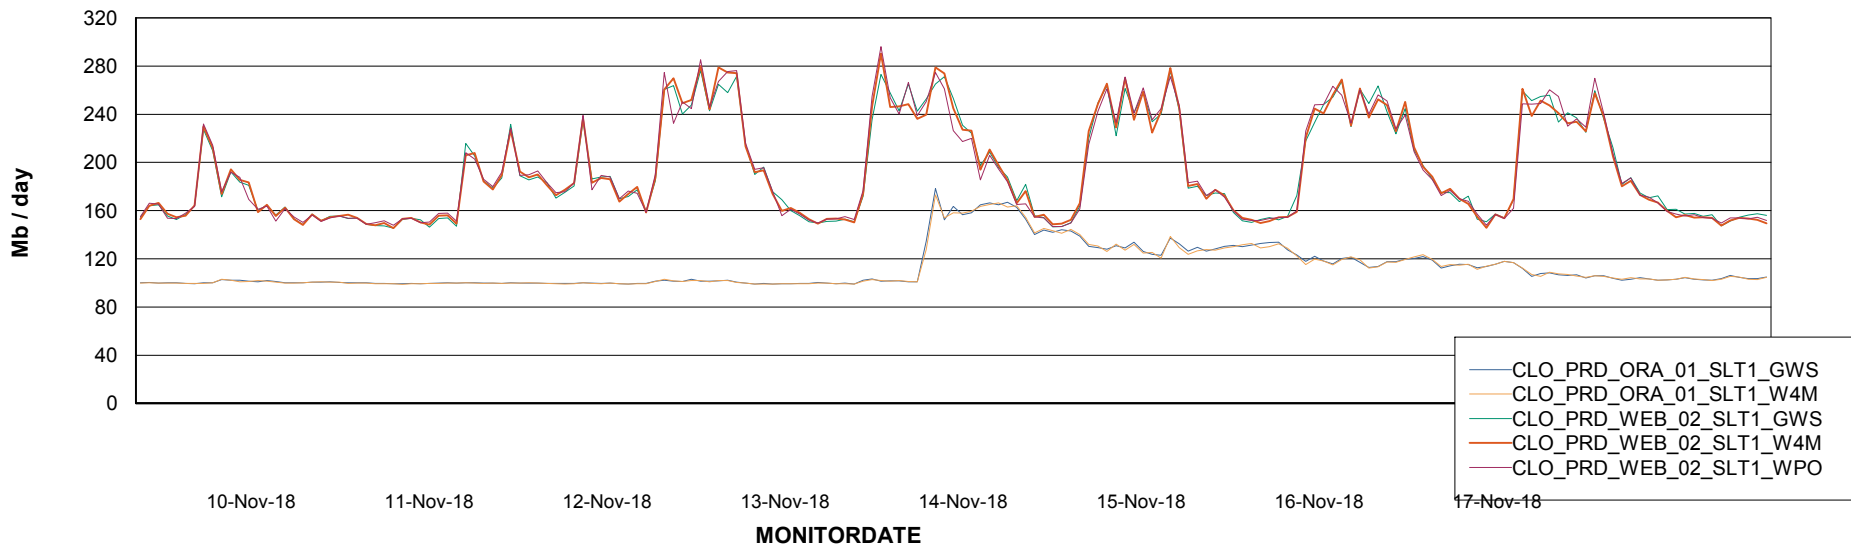

ABSSolute Application ReportServer Services

Avg memory used per ReportServer Service

Weekly SLA Customer Report

Customer CLO Production
Database ID 38

ABSSolute Web Component Services

Avg memory used per ABS Web component