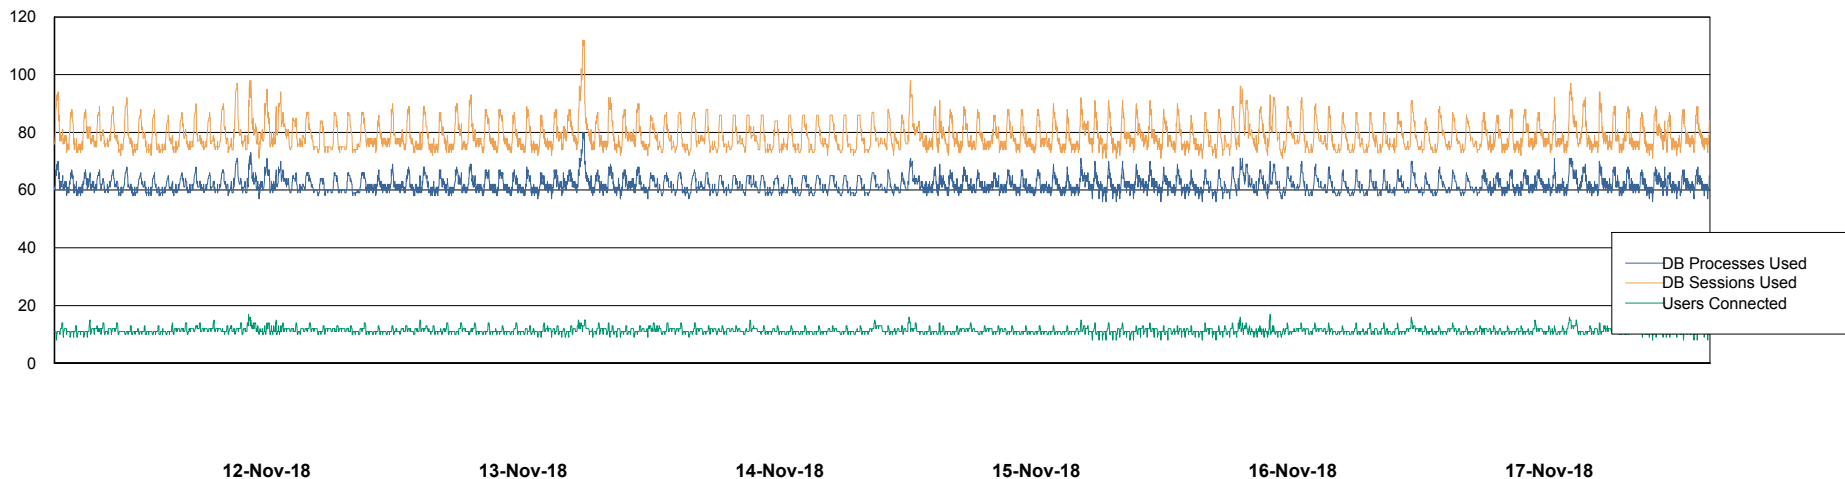

Database Performance CLODB_FUT_BI