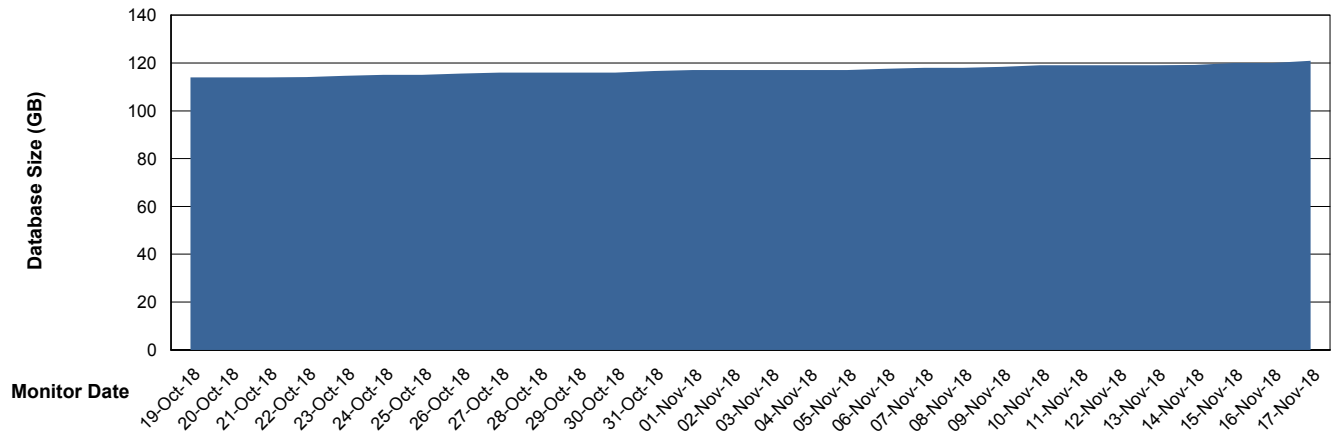

Weekly SLA Customer Report

Customer CLO Production
Database ID 38

DATABASE SIZE CLODB_FUT_BI

Database growth over last month

DATABASE SIZE CLODB_PRD_Production

Database growth over last month

Weekly SLA Customer Report