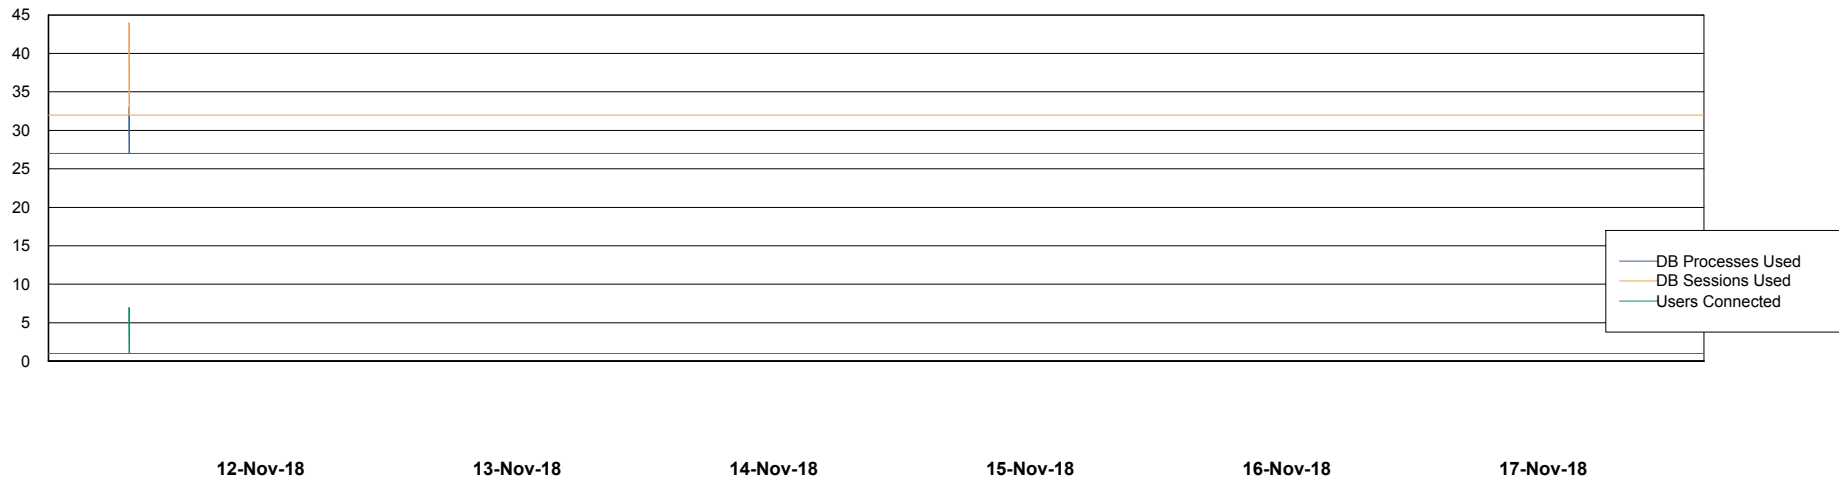

Weekly SLA Customer Report

Customer CIW Production
Database ID 45

Database Performance CIWDB_Production

Weekly SLA Customer Report

Customer CIW Production
Database ID 45

Database Performance CIWDB_Standby

Weekly SLA Customer Report

Customer CIW Production
 Database ID 45

DATABASE SIZE CIWDB_Production

Database growth over last month

Database Tablespace CIWDB_Production

Date	Tablespace Name	Filesize (Gb)	Usedsize (Gb)	Percentage free
17-Nov-18	ABSDATA	36	30	17
	INDX	5	3	40
16-Nov-18	ABSDATA	36	30	17
	INDX	5	3	40
15-Nov-18	ABSDATA	36	30	17
	INDX	5	3	40
14-Nov-18	ABSDATA	36	30	17
	INDX	5	3	40
13-Nov-18	ABSDATA	36	30	17
	INDX	5	3	40
12-Nov-18	ABSDATA	36	30	17
	INDX	5	3	40
11-Nov-18	ABSDATA	36	30	17
	INDX	5	3	40