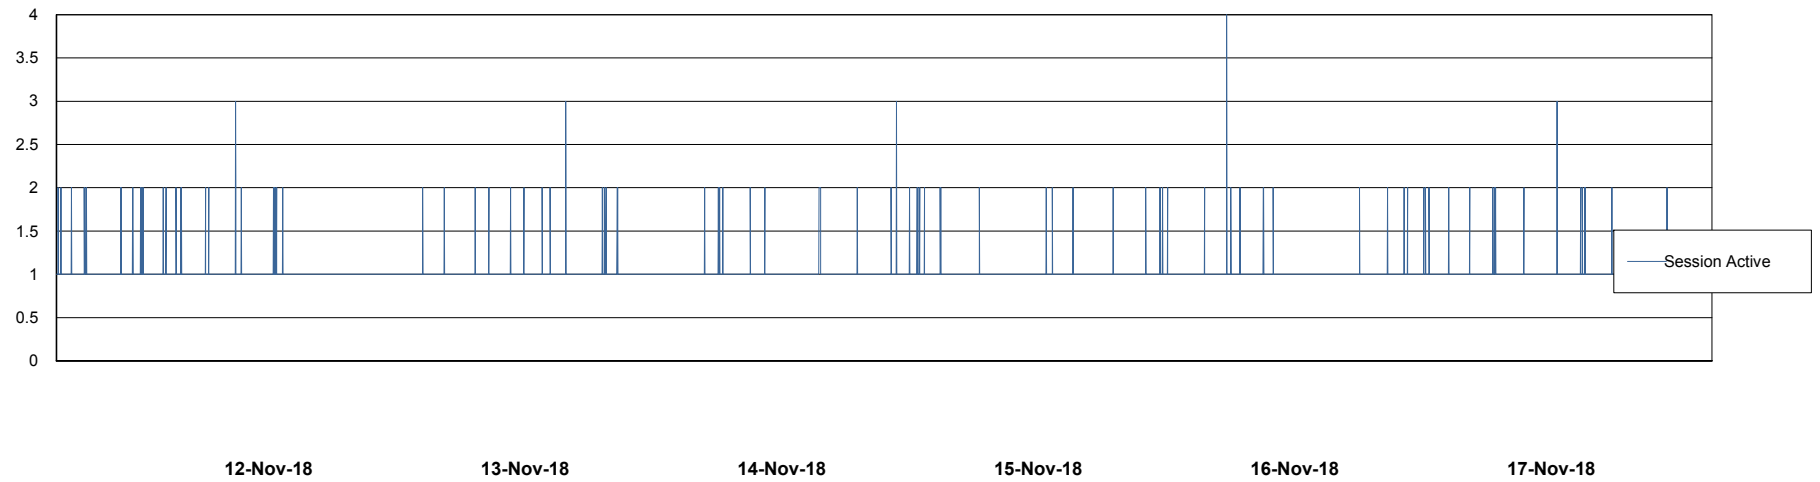

Database Performance CIWDB_Production