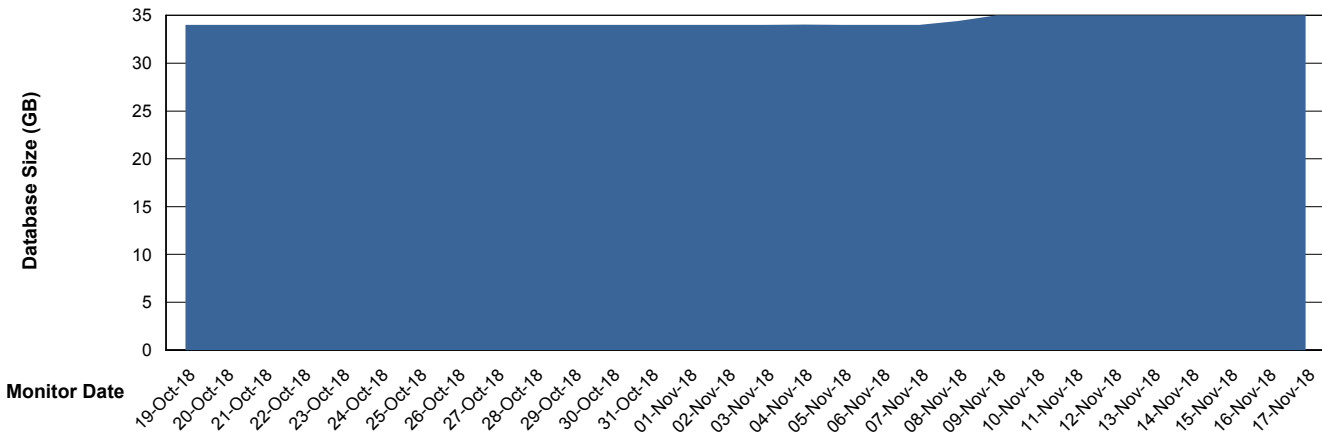

Weekly SLA Customer Report

Customer CIW Production
Database ID 45

Database Performance CIWDB_Production

Weekly SLA Customer Report

Customer CIW Production
Database ID 45

Database Performance CIWDB_Standby

Weekly SLA Customer Report

Customer CIW Production
 Database ID 45

DATABASE SIZE CIWDB_Production

Database growth over last month

Database Tablespace CIWDB_Production

Date	Tablespace Name	Filesize (Gb)	Usedsize (Gb)	Percentage free
17-Nov-18	ABSDATA	36	30	17
	INDX	5	3	40
16-Nov-18	ABSDATA	36	30	17
	INDX	5	3	40
15-Nov-18	ABSDATA	36	30	17
	INDX	5	3	40
14-Nov-18	ABSDATA	36	30	17
	INDX	5	3	40
13-Nov-18	ABSDATA	36	30	17
	INDX	5	3	40
12-Nov-18	ABSDATA	36	30	17
	INDX	5	3	40
11-Nov-18	ABSDATA	36	30	17
	INDX	5	3	40