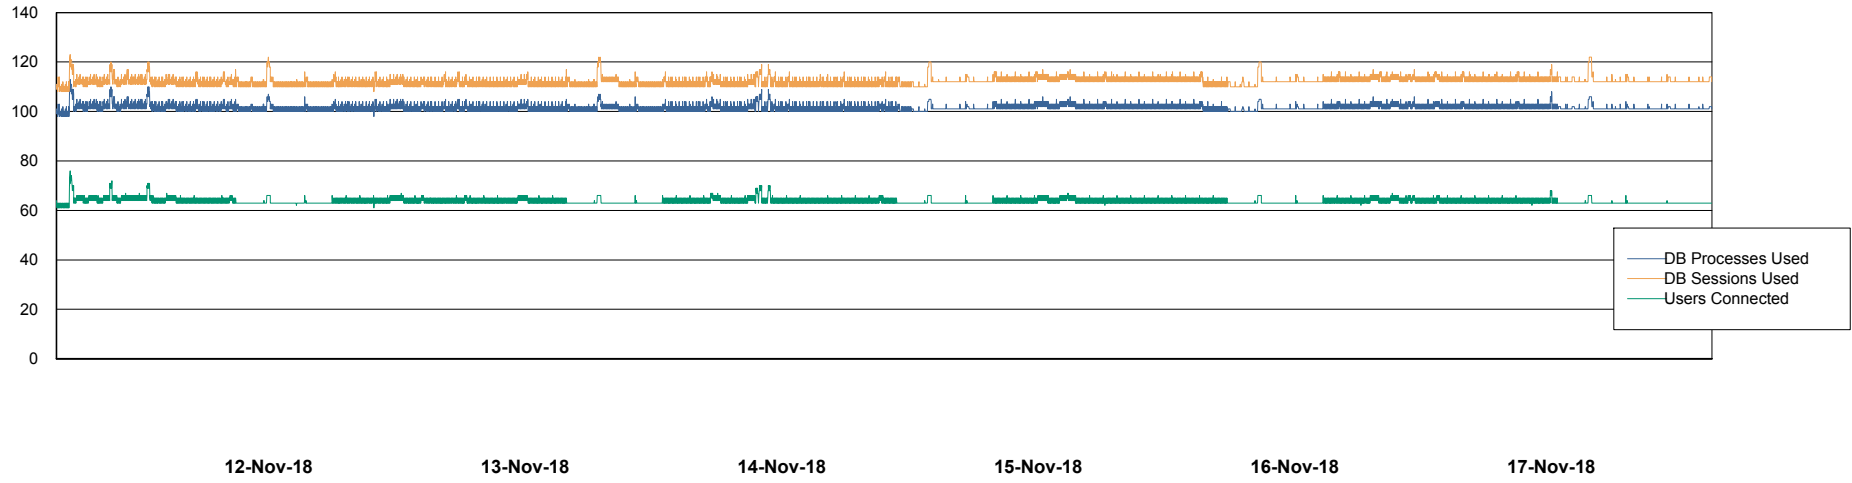

Harddisk Usage CIW_PRD_ORACLE2

	Free disk space on c: (%)	Total disk space on c: (Gb)	Free disk space on d: (%)	Total disk space on d: (Gb)	Free disk space on e: (%)	Total disk space on e: (Gb)
17-Nov-18	95	701	36	700	100	830
16-Nov-18	95	701	36	700	100	830
15-Nov-18	95	701	36	700	100	830
14-Nov-18	95	701	36	700	100	830
13-Nov-18	95	701	36	700	100	830
12-Nov-18	95	701	36	700	100	830
11-Nov-18	95	701	36	700	100	830

Weekly SLA Customer Report

Customer CIW Production
Database ID 45

Database Performance CIWDB_Production

Weekly SLA Customer Report

Customer CIW Production
Database ID 45

Database Performance CIWDB_Standby

Weekly SLA Customer Report