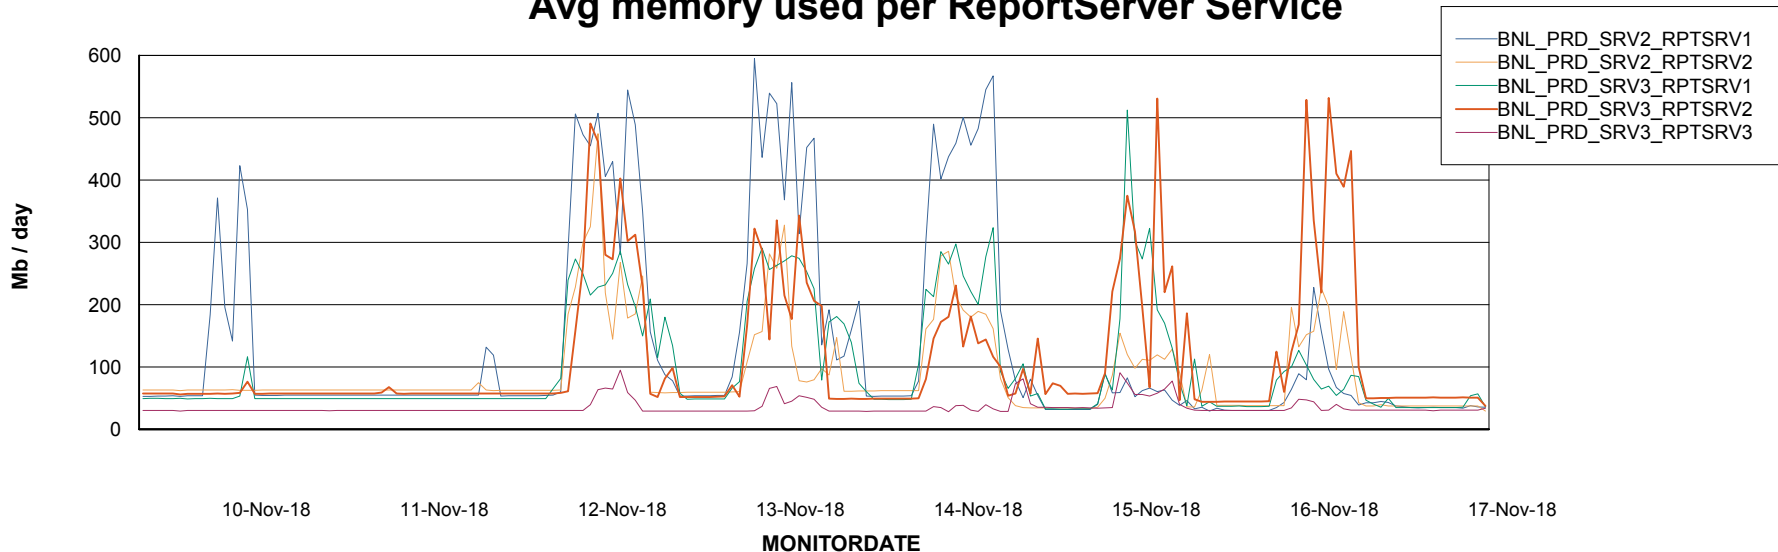

ABSSolute Web Component Services

Avg memory used per ReportServer Service