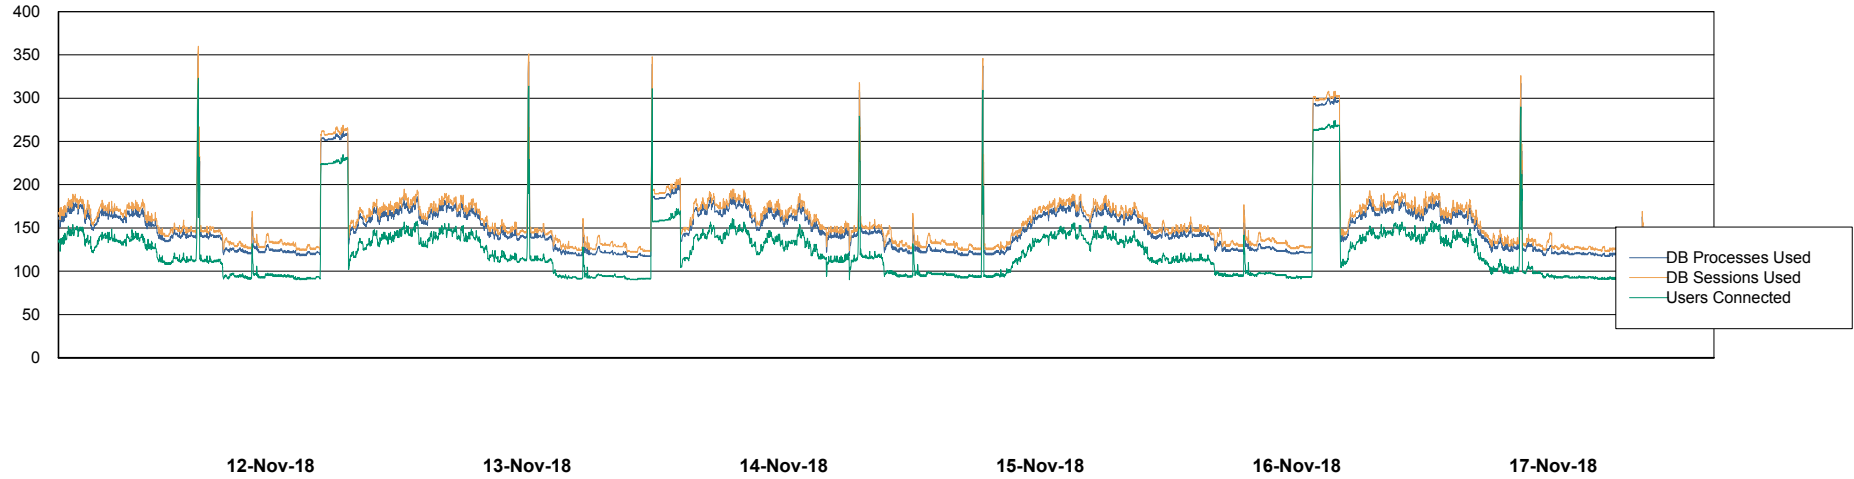

Harddisk Usage BNL_PRD_vm-absa03

	Free disk space on c: (%)	Total disk space on c: (Gb)	Free disk space on d: (%)	Total disk space on d: (Gb)	Free disk space on f: (%)	Total disk space on f: (Gb)
17-Nov-18	79	127	77	127	92	64
16-Nov-18	79	127	77	127	92	64
15-Nov-18	78	127	77	127	92	64
14-Nov-18	79	127	77	127	92	64
13-Nov-18	79	127	77	127	92	64
12-Nov-18	79	127	77	127	92	64
11-Nov-18	79	127	77	127	92	64

Weekly SLA Customer Report

Customer BNL_Production
Database ID 83

Database Performance BNLDB_Production

DB Processes Max 700
DB Sessions Max 1,072

Weekly SLA Customer Report

Customer BNL_Production
 Database ID 83