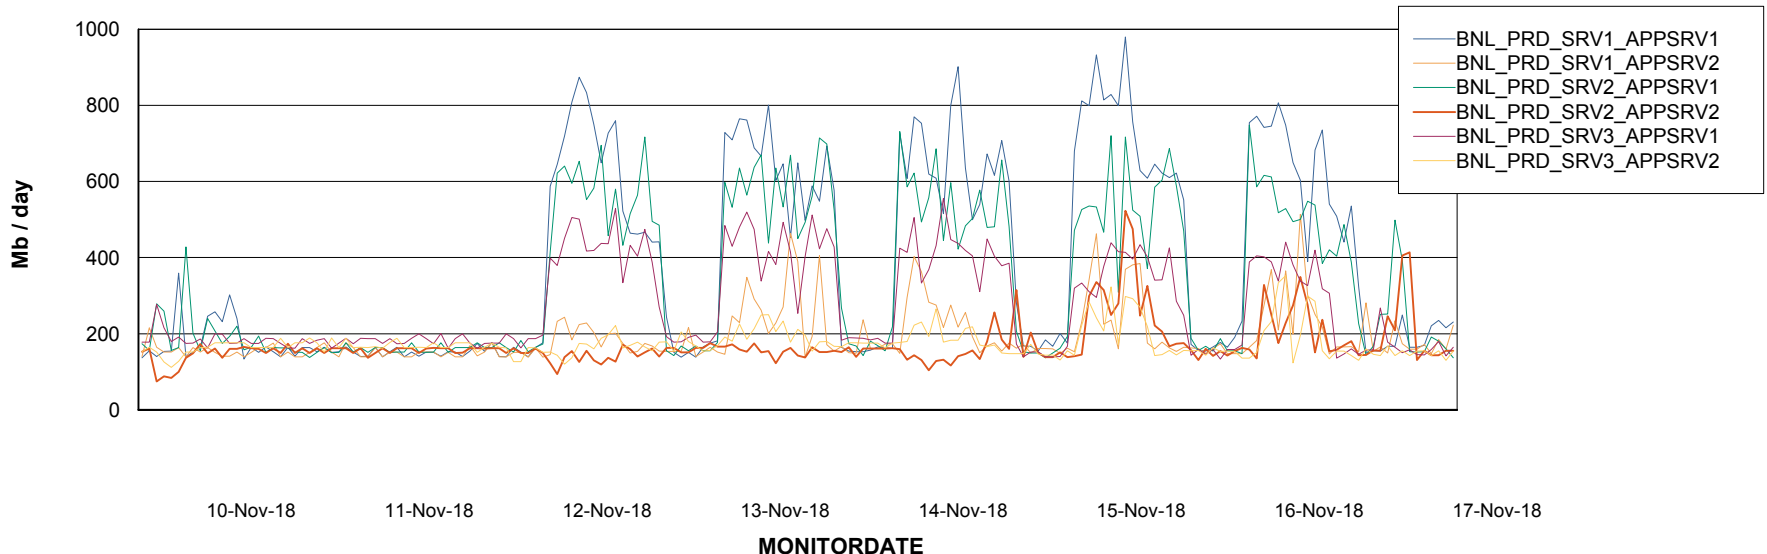

Weekly SLA Customer Report

Customer BNL_Production
Database ID 83

Database Performance BNLDB_Production

DB Processes Max 700
DB Sessions Max 1,072

Weekly SLA Customer Report

Customer BNL_Production
 Database ID 83

DATABASE SIZE BNLDB_Production

Database growth over last month

Database Tablespace BNLDB_Production

Date	Tablespace Name	Filesize (Gb)	Usedsize (Gb)	Percentage free
17-Nov-18	ABSDATA	106	68	36
	INDX	270	224	17
16-Nov-18	ABSDATA	106	68	36
	INDX	270	224	17
15-Nov-18	ABSDATA	106	68	36
	INDX	270	222	18
14-Nov-18	ABSDATA	106	68	36
	INDX	270	222	18
13-Nov-18	ABSDATA	106	68	36
	INDX	270	222	18
12-Nov-18	ABSDATA	106	68	36
	INDX	270	222	18
11-Nov-18	ABSDATA	106	68	36
	INDX	270	222	18

Weekly SLA Customer Report

Customer BNL_Production
Database ID 83

ABSSolute Application Server Services

Avg memory used per ABS Server Service

Avg users per day per ABS server

Weekly SLA Customer Report

Customer BNL_Production
Database ID 83