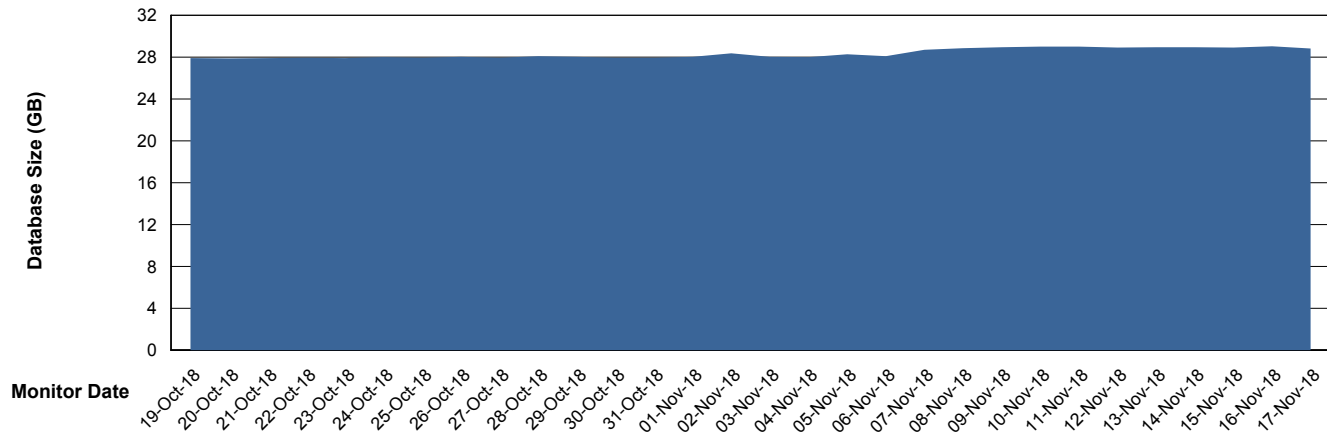

DATABASE SIZE BGGDB_BI

Database growth over last month