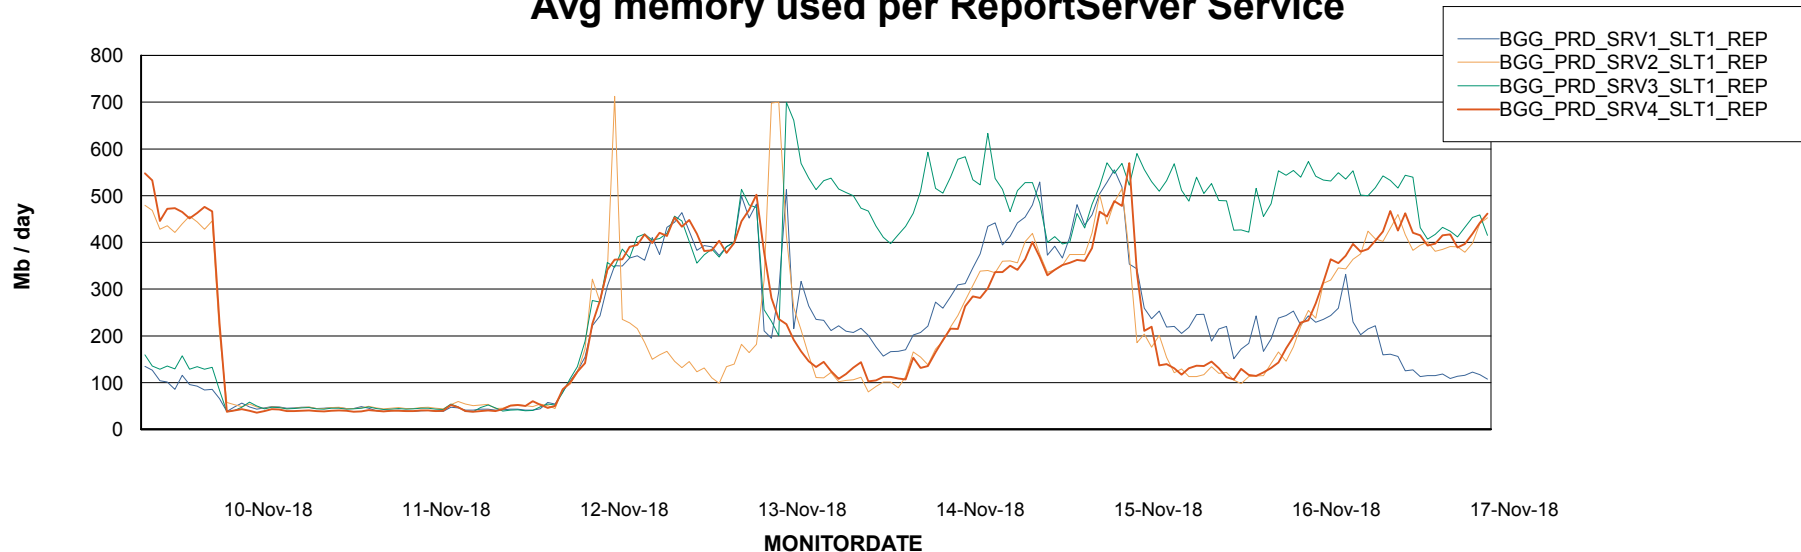

Avg memory used per ABS Server Service

Avg users per day per ABS server

Weekly SLA Customer Report

Customer BGG_Production
Database ID 58

ABSSolute Application ReportServer Services

Avg memory used per ReportServer Service