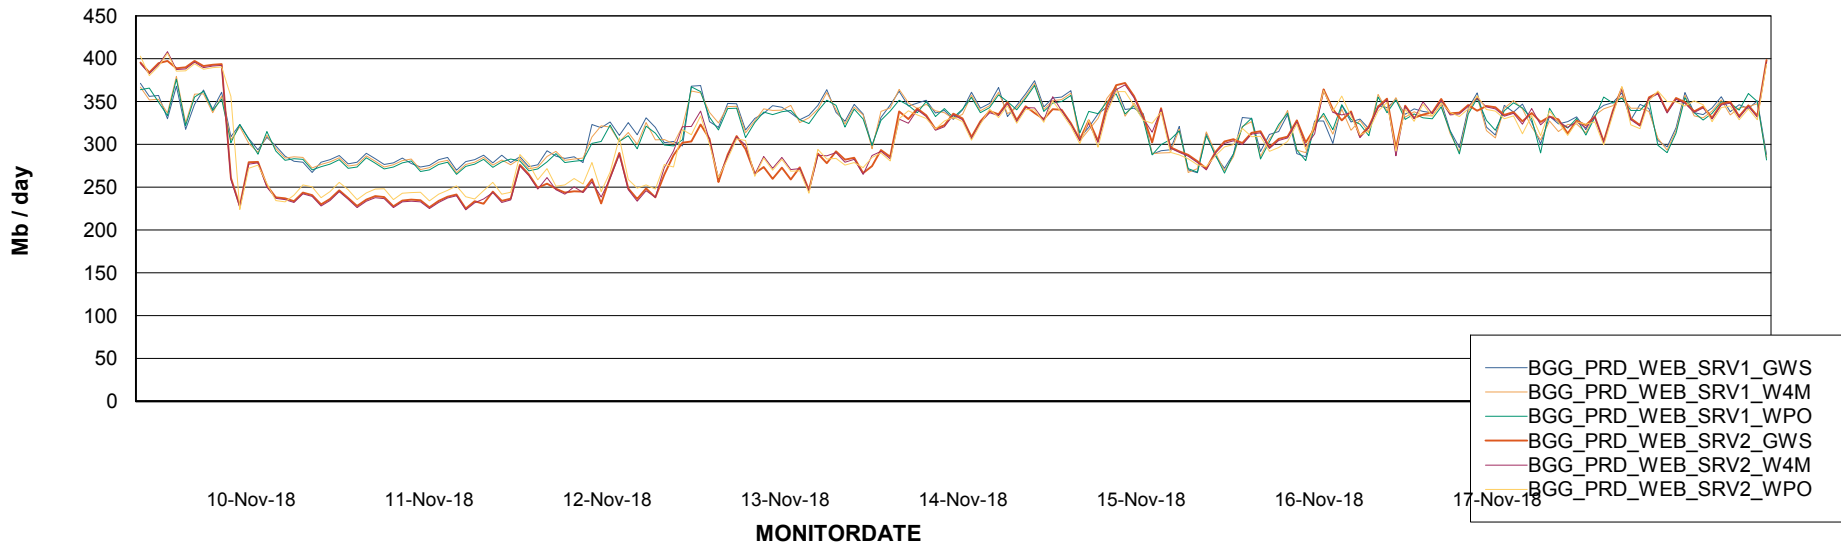

ABSSolute Web Component Services

Avg memory used per ABS Web component