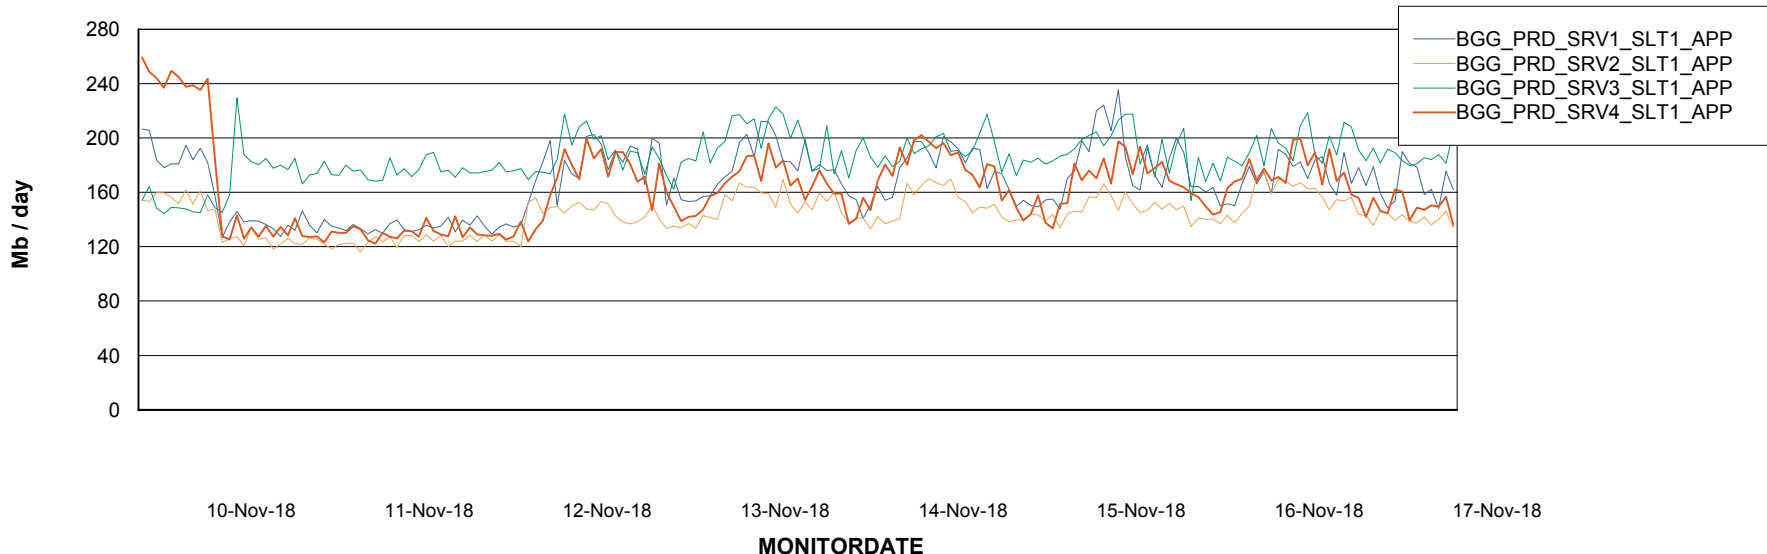

ABSSolute Application Server Services

Avg memory used per ABS Server Service