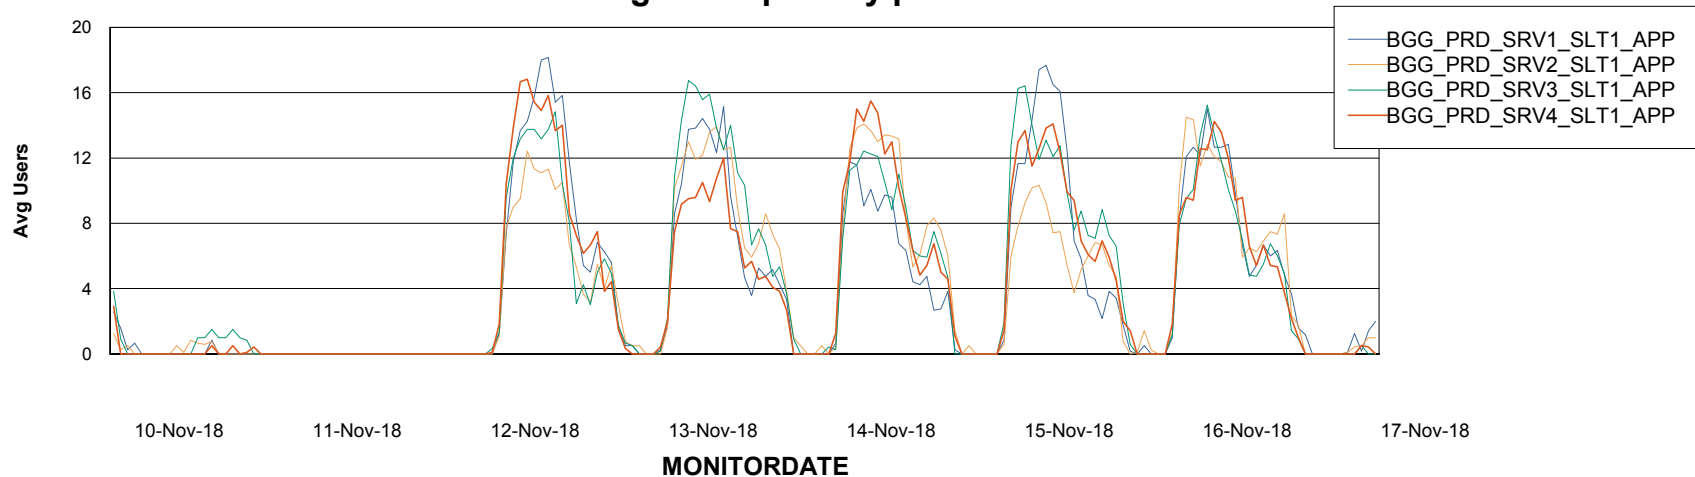

Avg users per day per ABS server