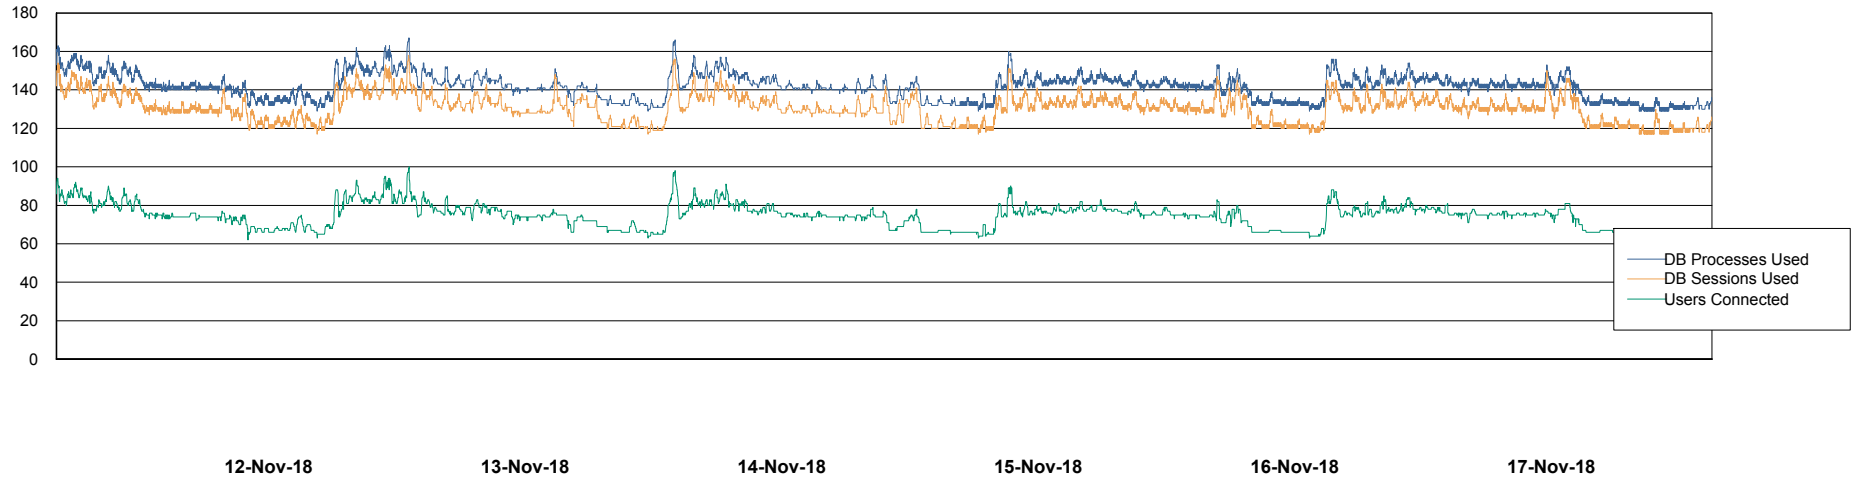

Database Performance BGGDB_Production