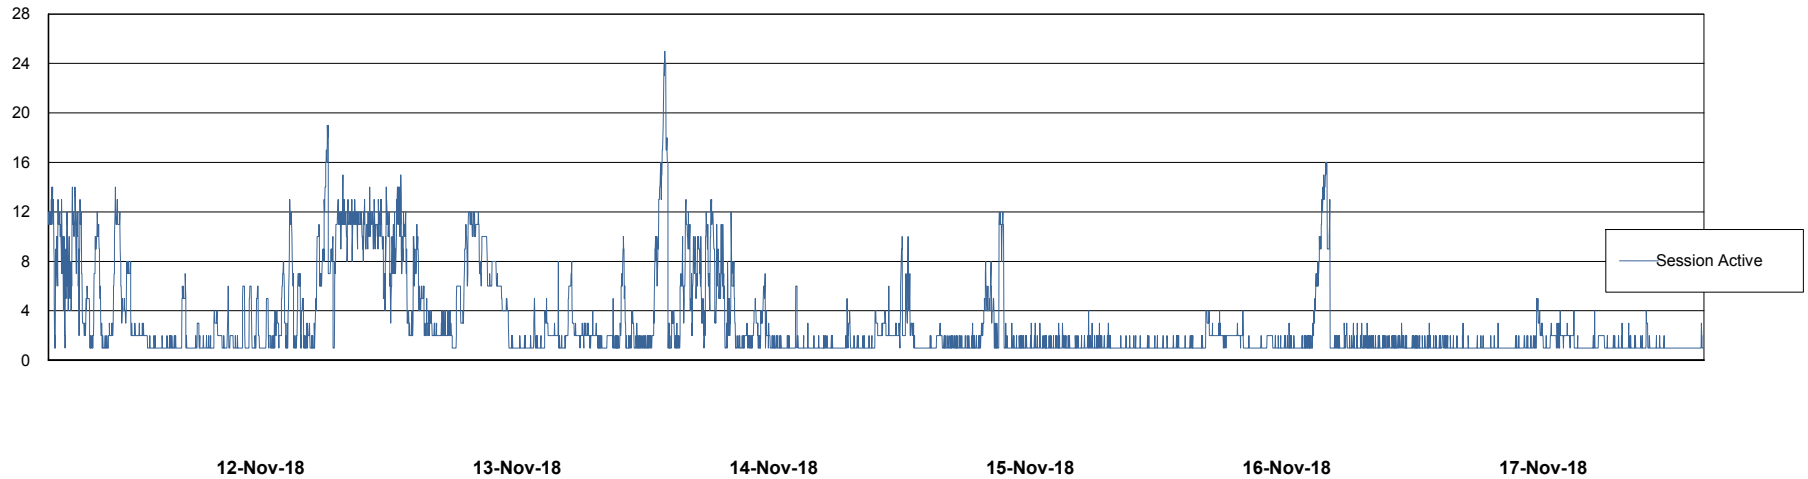

Database Performance BGGDB_Production