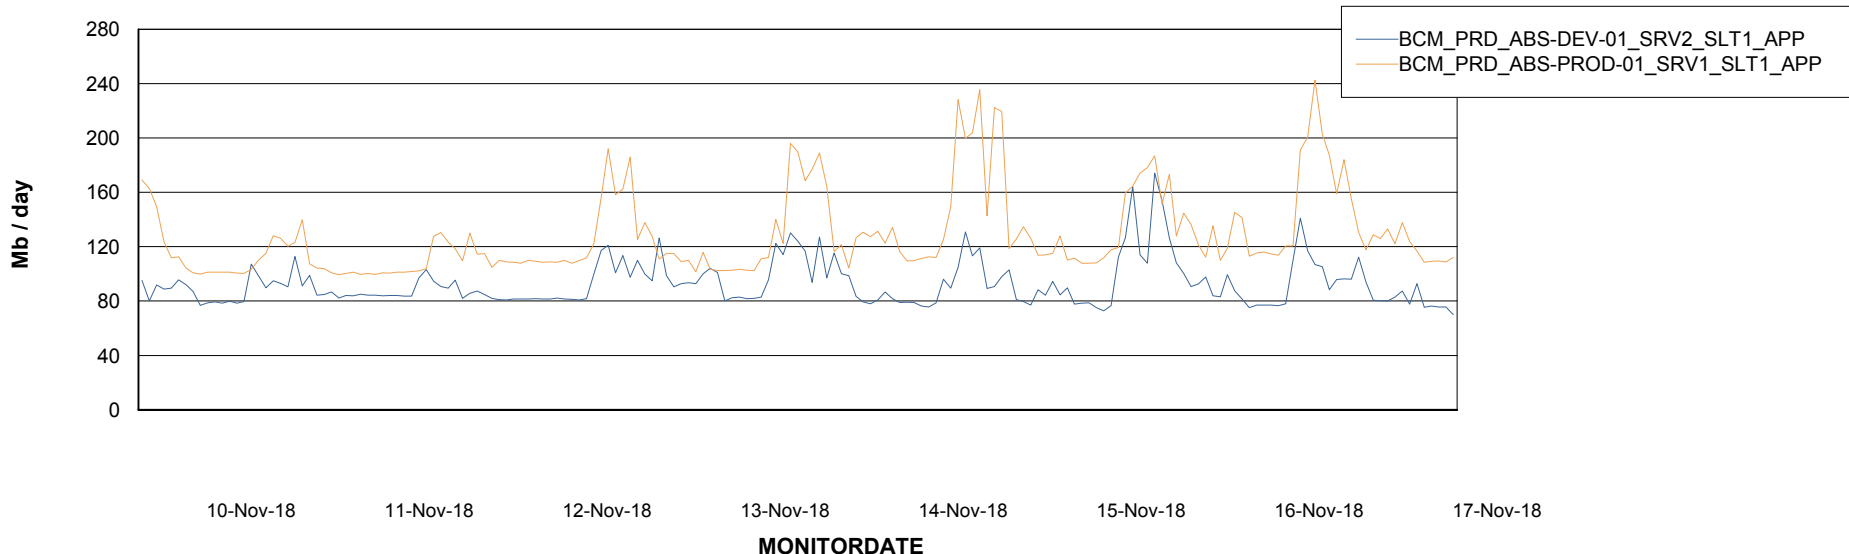

ABSSolute Application Server Services

Avg memory used per ABS Server Service