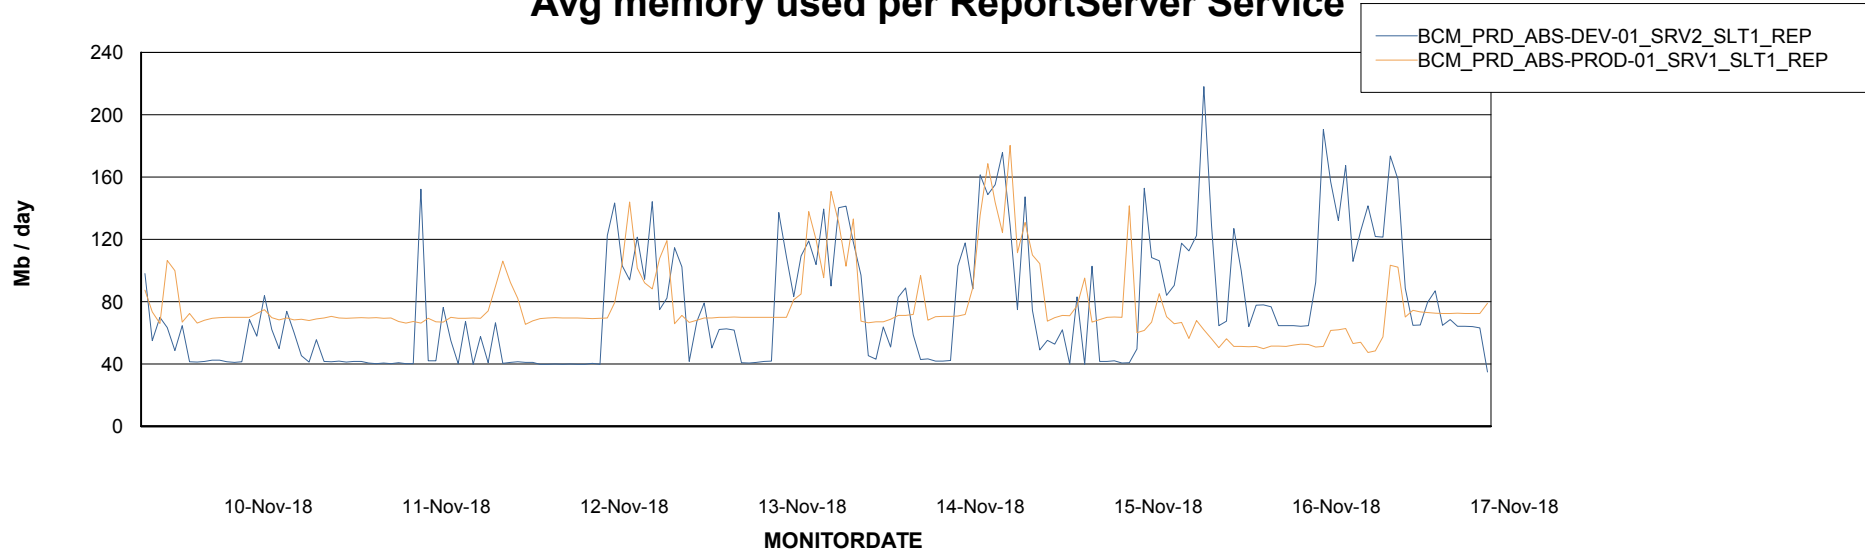

Avg memory used per ABS Server Service

Avg users per day per ABS server

Weekly SLA Customer Report

Customer BCM_Production
Database ID 81

ABSSolute Application ReportServer Services

Avg memory used per ReportServer Service