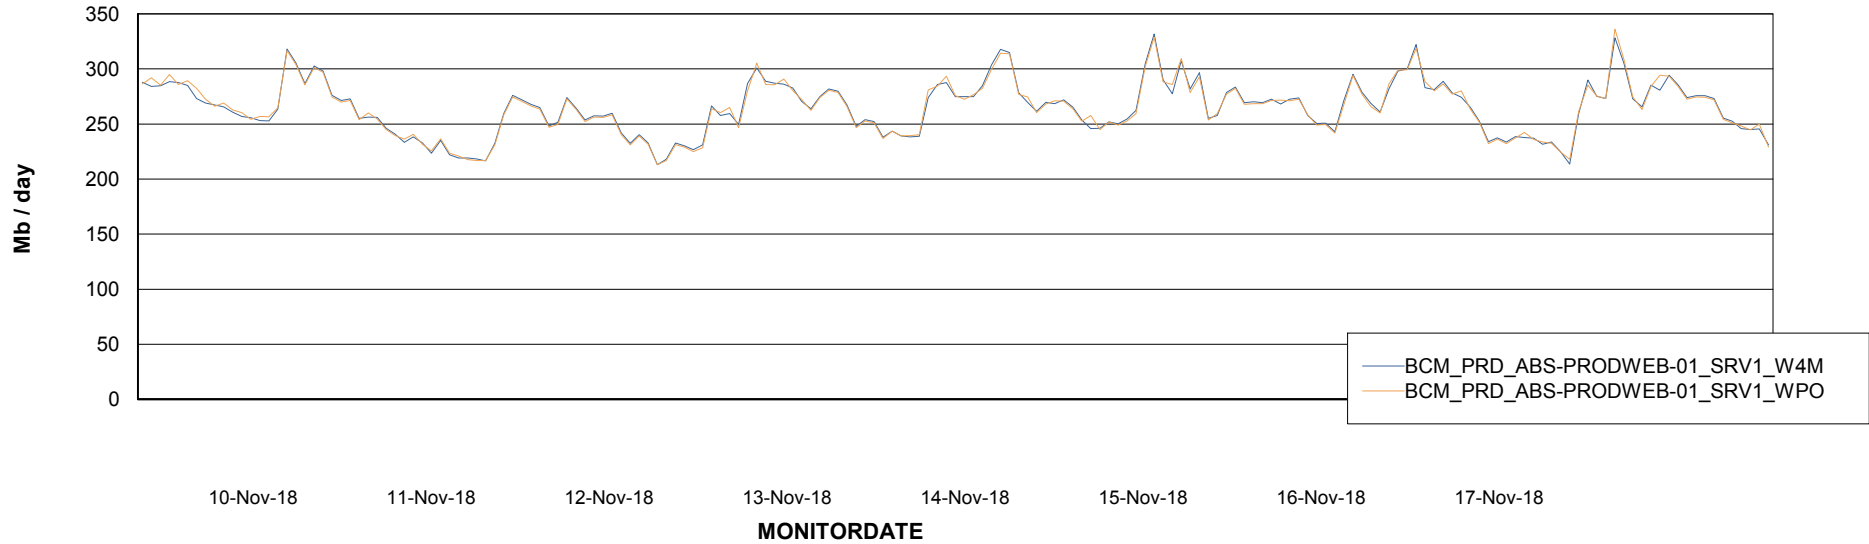

ABSolute Web Component Services

Avg memory used per ABS Web component