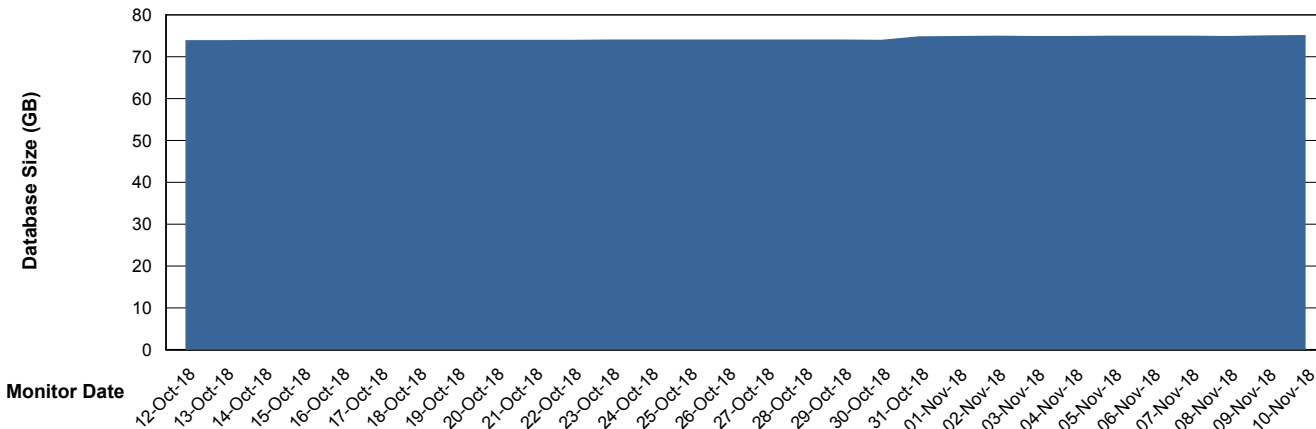

Database Performance VOSDB_Production

DB Processes Max 300
DB Sessions Max 472

Weekly SLA Customer Report

Customer VOS_Production
Database ID 68

Database Performance VOSDB_Standby

DB Processes Max 300
DB Sessions Max 472

Weekly SLA Customer Report

Customer VOS_Production
Database ID 68

DATABASE SIZE VOSBIDB_Production

Database growth over last month

DATABASE SIZE VOSDB_Production

Database growth over last month

Weekly SLA Customer Report