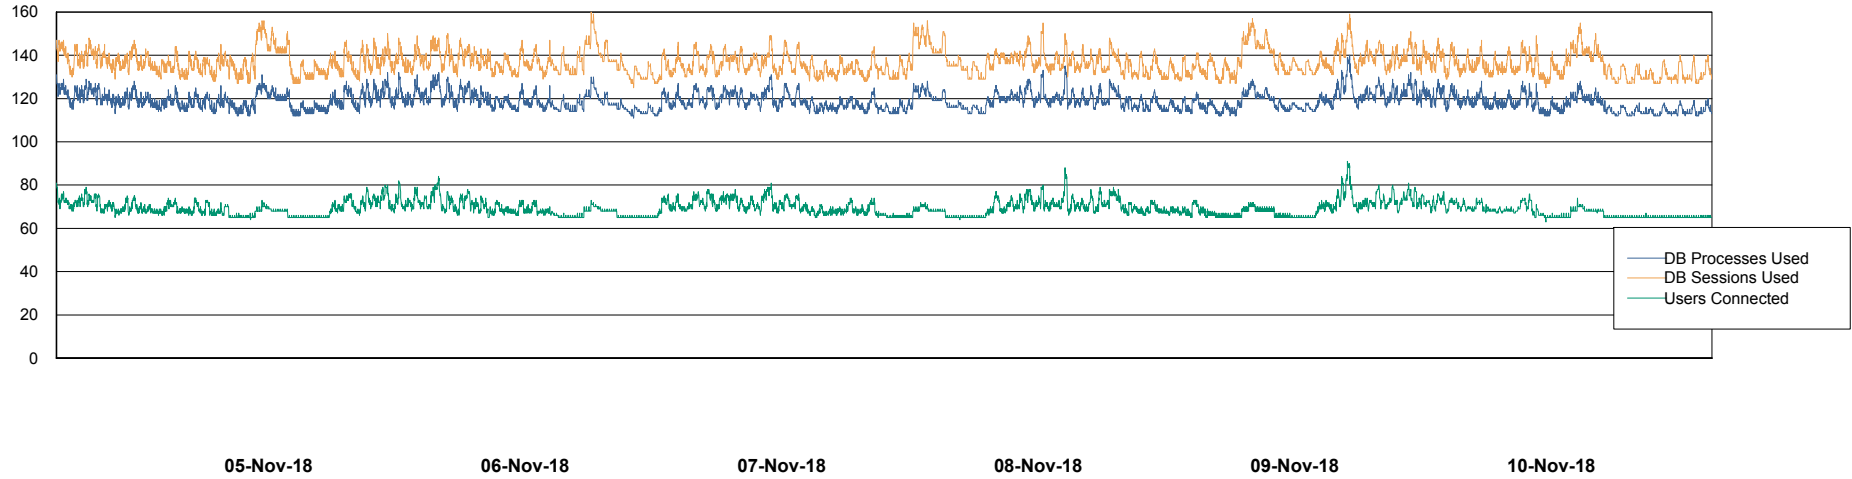

Database Performance VOSDB_Production

DB Processes Max 300
DB Sessions Max 472