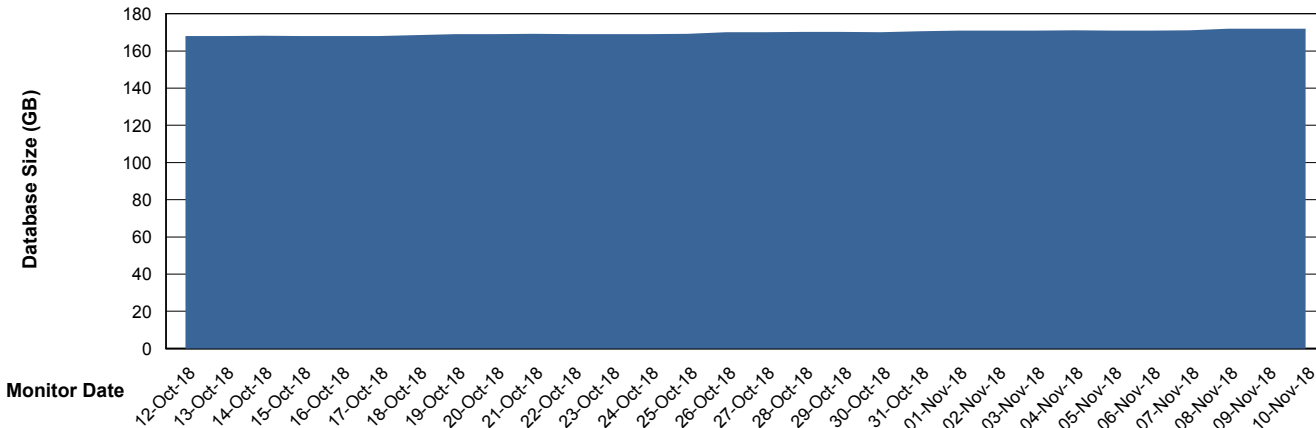

Weekly SLA Customer Report

Customer VOS_Production
Database ID 68

DATABASE SIZE VOSBIDB_Production

Database growth over last month

DATABASE SIZE VOSDB_Production

Database growth over last month

Weekly SLA Customer Report